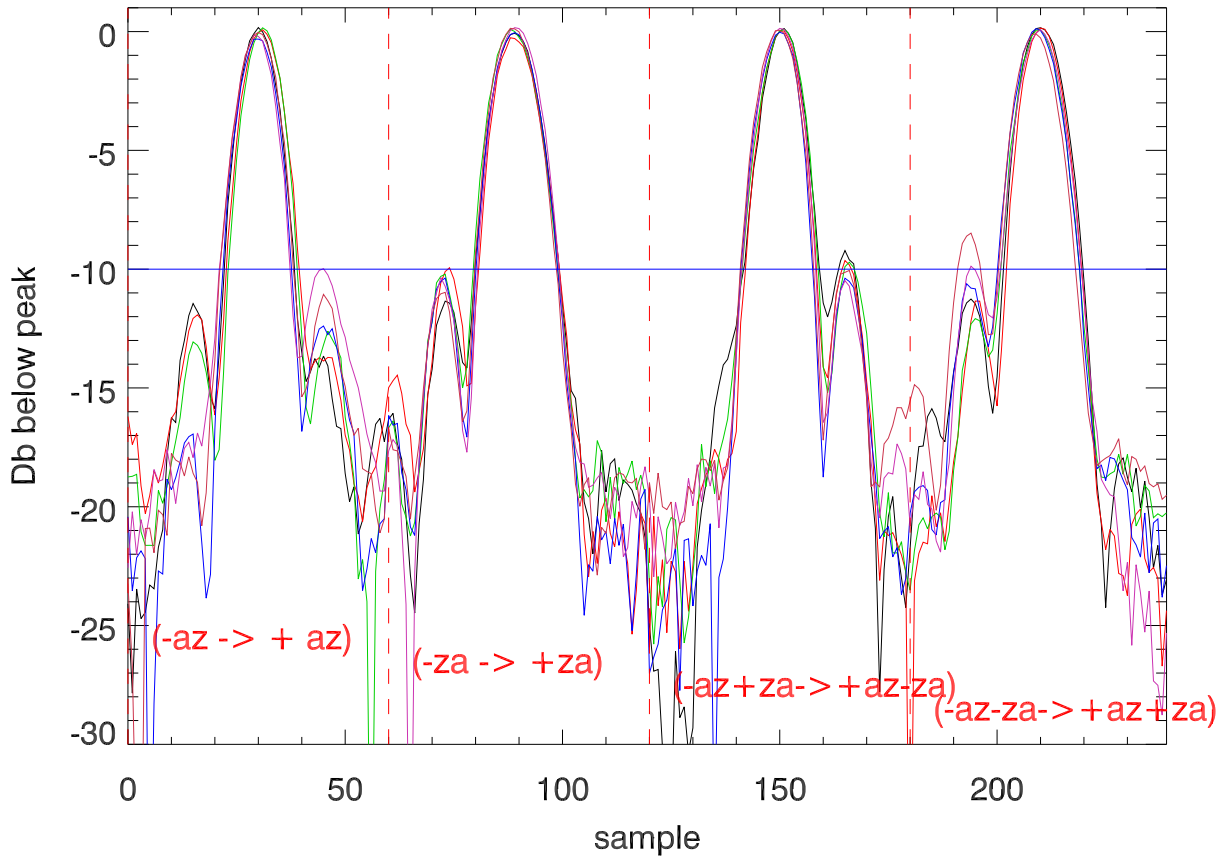

170815 cbw, overplot crosses on B1328+254. polA. freq: 4500.0

PolB

170815 cbw, overplot crosses on B1328+254. polA. freq: 4860.0

PolB

170815 cbw, overplot crosses on B1328+254. polA. freq: 5000.0

PolB

170815 cbw, overplot crosses on B1328+254. polA. freq: 5385.0