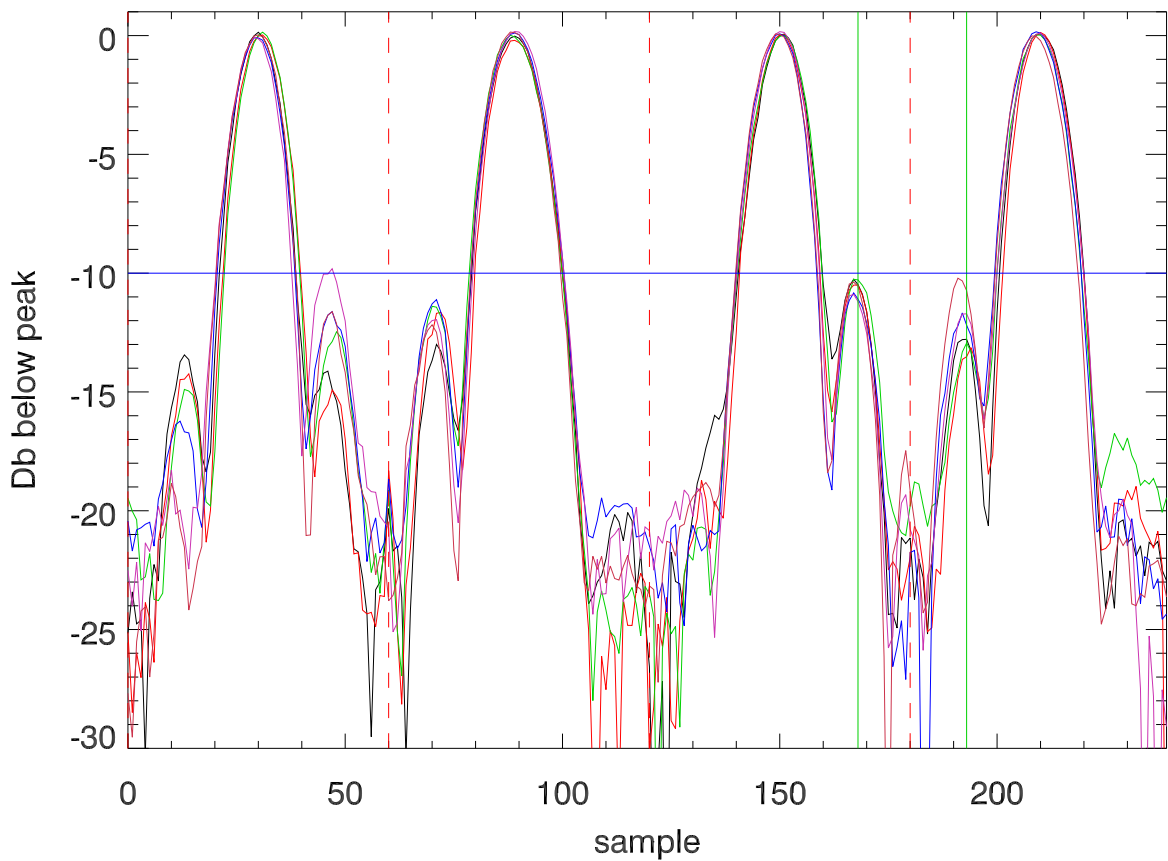

170815 cbw, overplot crosses on B1328+254. polA. freq: 4500.0

PolB

170815 cbw, overplot crosses on B1328+254. polA. freq: 4860.0

PolB

170815 cbw, overplot crosses on B1328+254. polA. freq: 5000.0

PolB

170815 cbw, overplot crosses on B1328+254. polA. freq: 5385.0