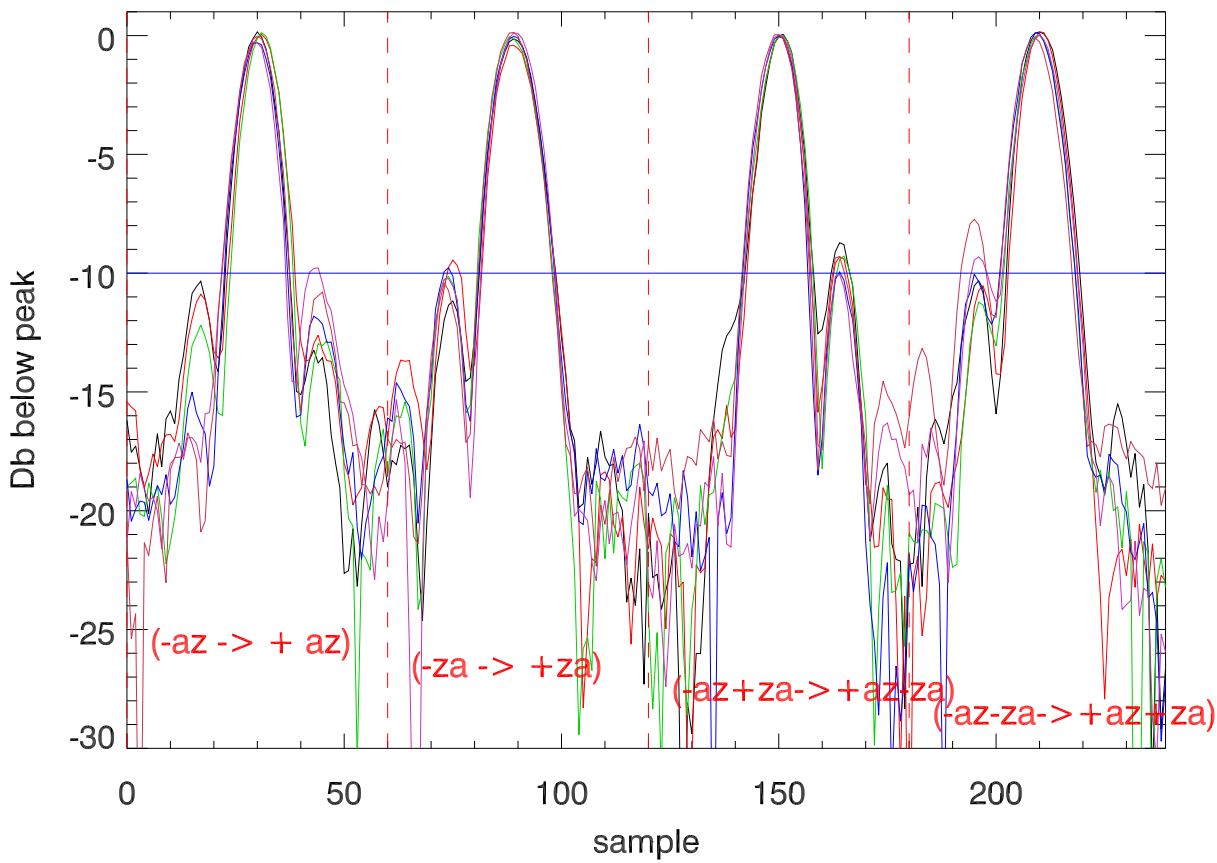

170815 cbw, overplot crosses on B1328+254. polA. freq: 4500.0

PolB

170815 cbw, overplot crosses on B1328+254. polA. freq: 4860.0

PolB

170815 cbw, overplot crosses on B1328+254. polA. freq: 5000.0

PolB

170815 cbw, overplot crosses on B1328+254. polA. freq: 5385.0