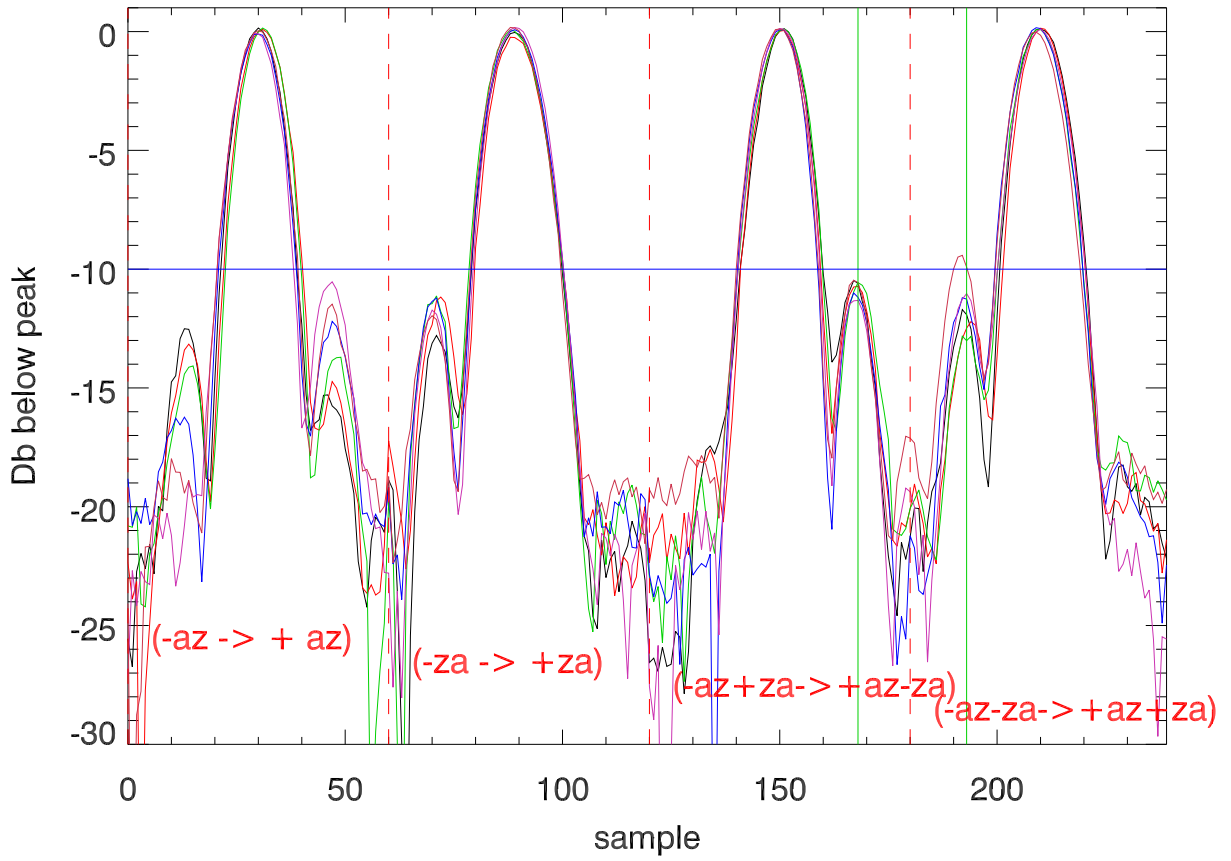

170815 cbw, overplot crosses on B1328+254. polA. freq: 4500.0

PolB

170815 cbw, overplot crosses on B1328+254. polA. freq: 4860.0

PolB

170815 cbw, overplot crosses on B1328+254. polA. freq: 5000.0

PolB

170815 cbw, overplot crosses on B1328+254. polA. freq: 5385.0