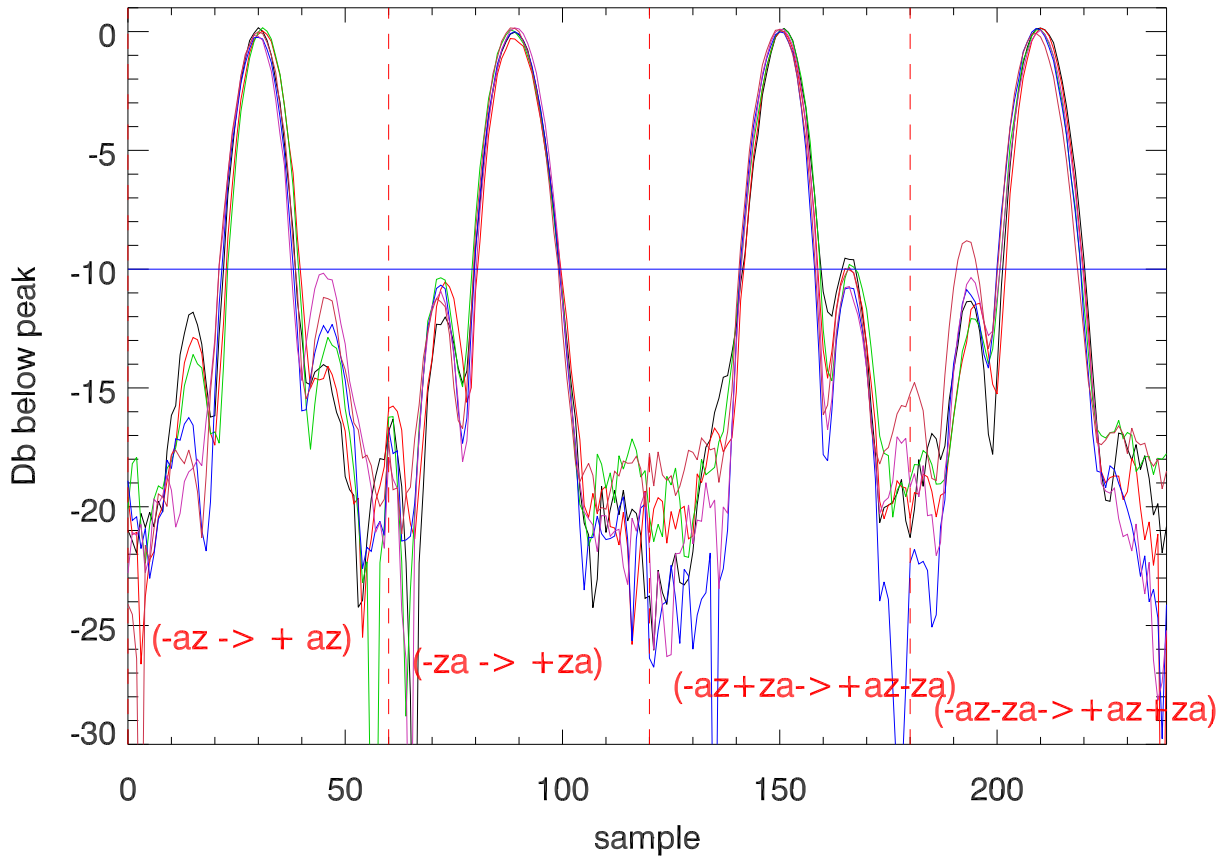

170815 cbw, overplot crosses on B1328+254. polA. freq: 4500.0

PolB

170815 cbw, overplot crosses on B1328+254. polA. freq: 4860.0

PolB

170815 cbw, overplot crosses on B1328+254. polA. freq: 5000.0

PolB

170815 cbw, overplot crosses on B1328+254. polA. freq: 5385.0