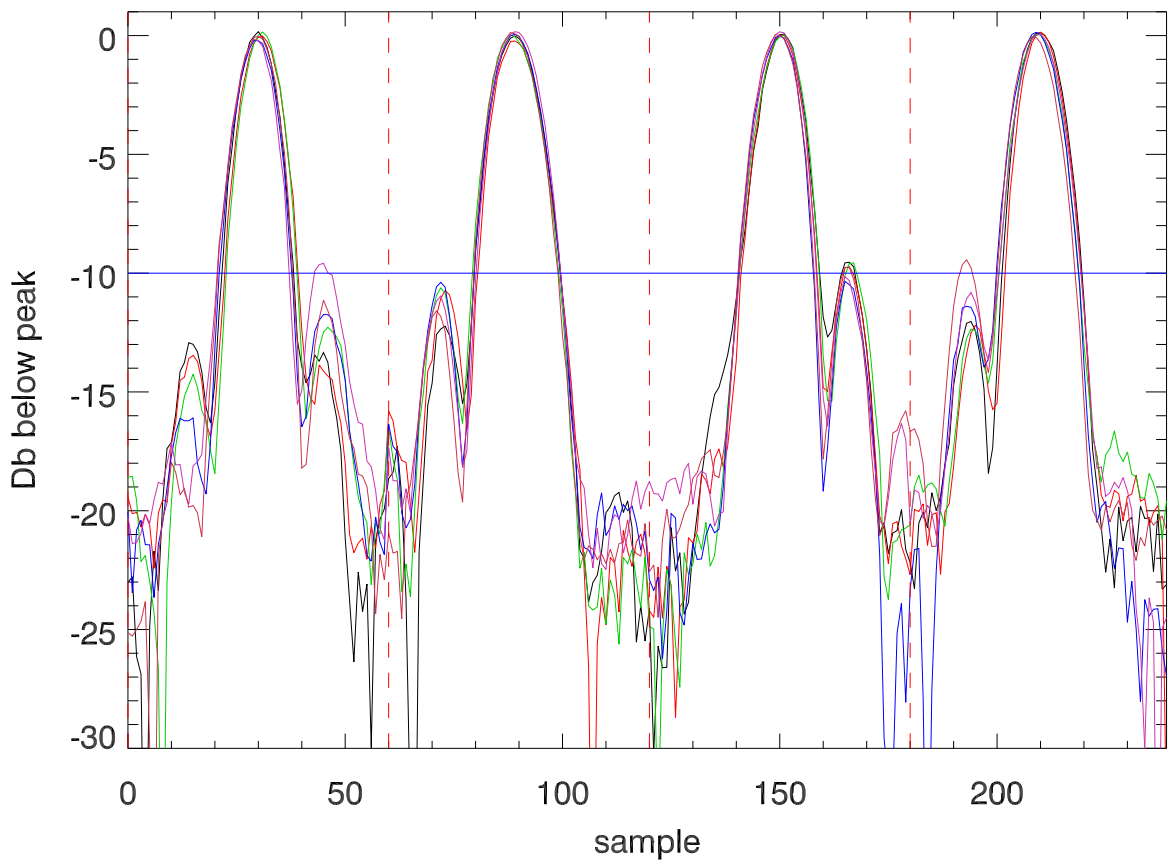

170815 cbw, overplot crosses on B1328+254. polA. freq: 4500.0

PolB

170815 cbw, overplot crosses on B1328+254. polA. freq: 4860.0

PolB

170815 cbw, overplot crosses on B1328+254. polA. freq: 5000.0

PolB

170815 cbw, overplot crosses on B1328+254. polA. freq: 5385.0