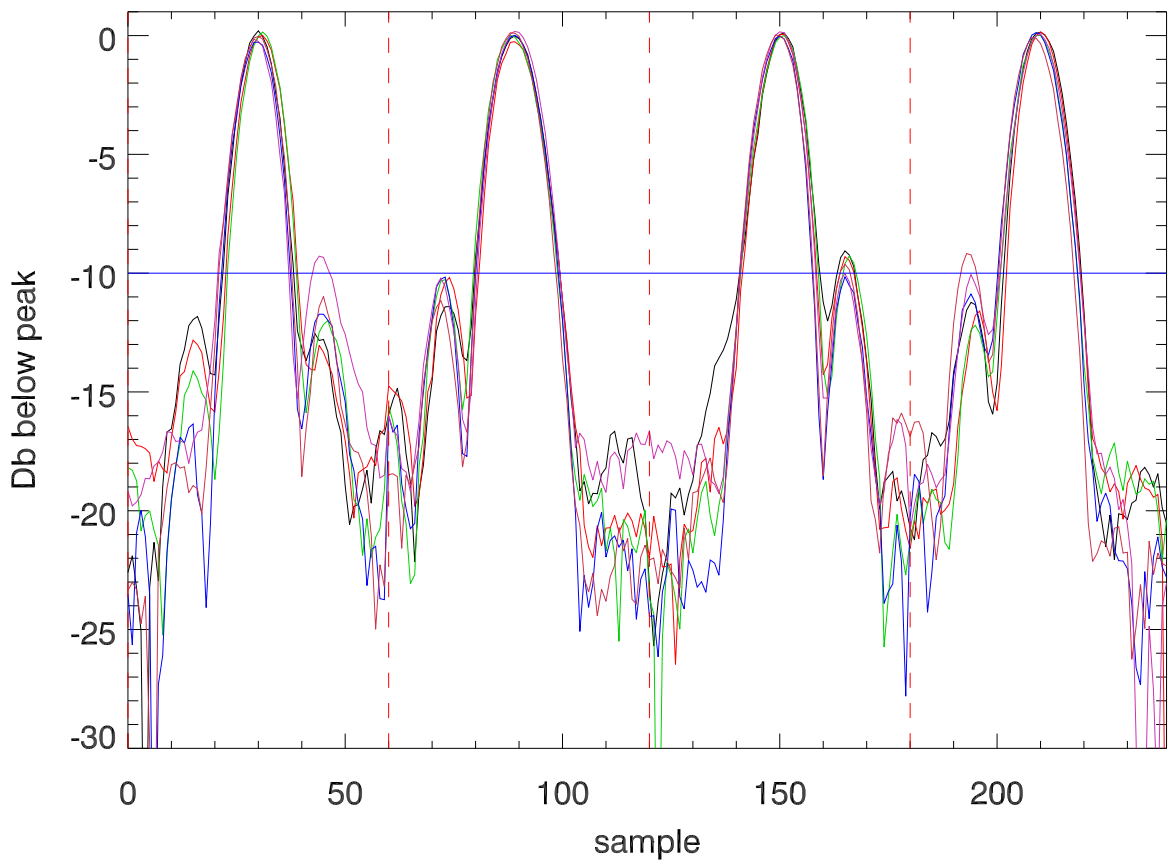

170815 cbw, overplot crosses on B1328+254. polA. freq: 4500.0

PolB

170815 cbw, overplot crosses on B1328+254. polA. freq: 4860.0

PolB

170815 cbw, overplot crosses on B1328+254. polA. freq: 5000.0

PolB

170815 cbw, overplot crosses on B1328+254. polA. freq: 5385.0