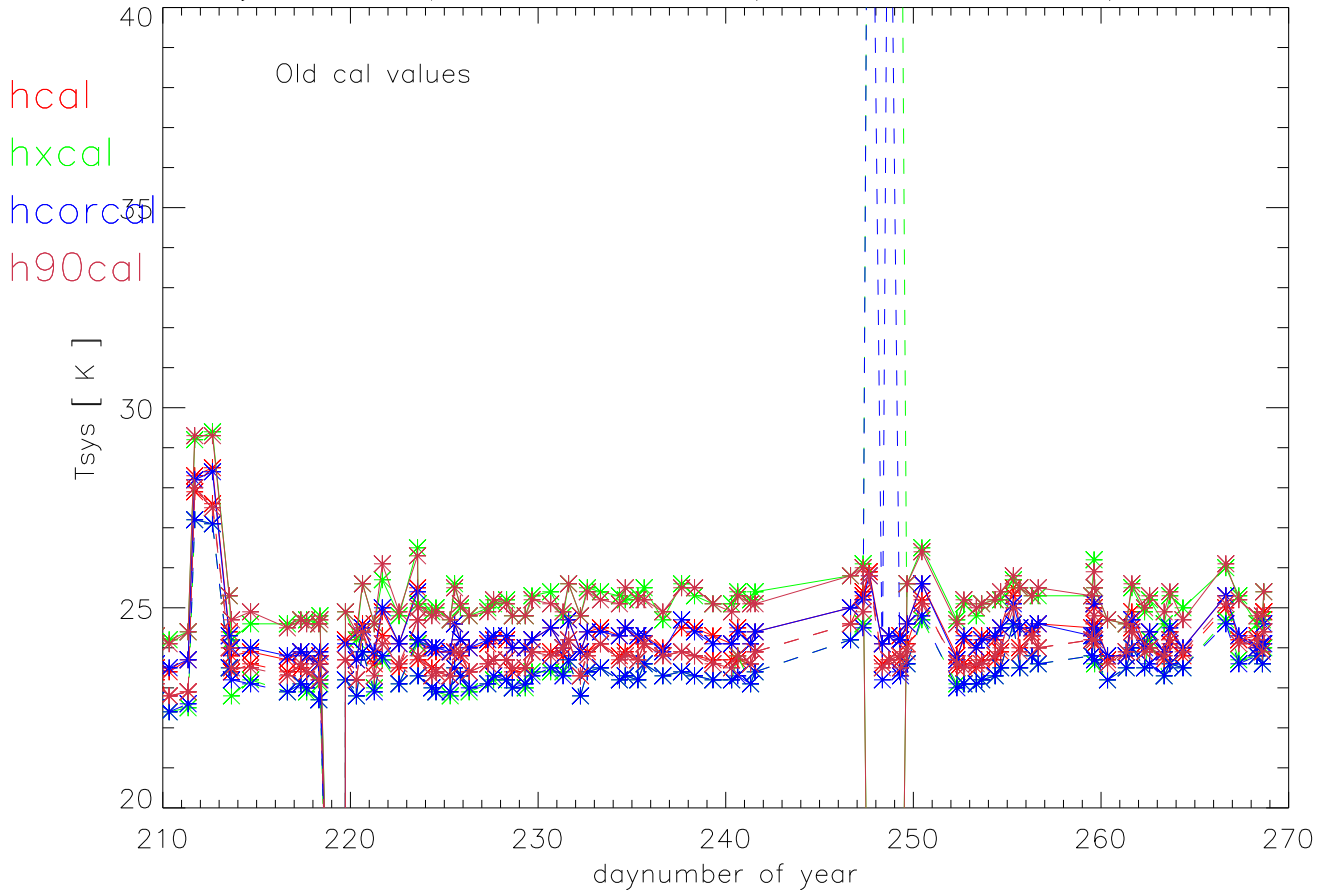

system temperature for SBW (receiver number R7) 2008

system temperature for SBW (receiver number R7) 2008