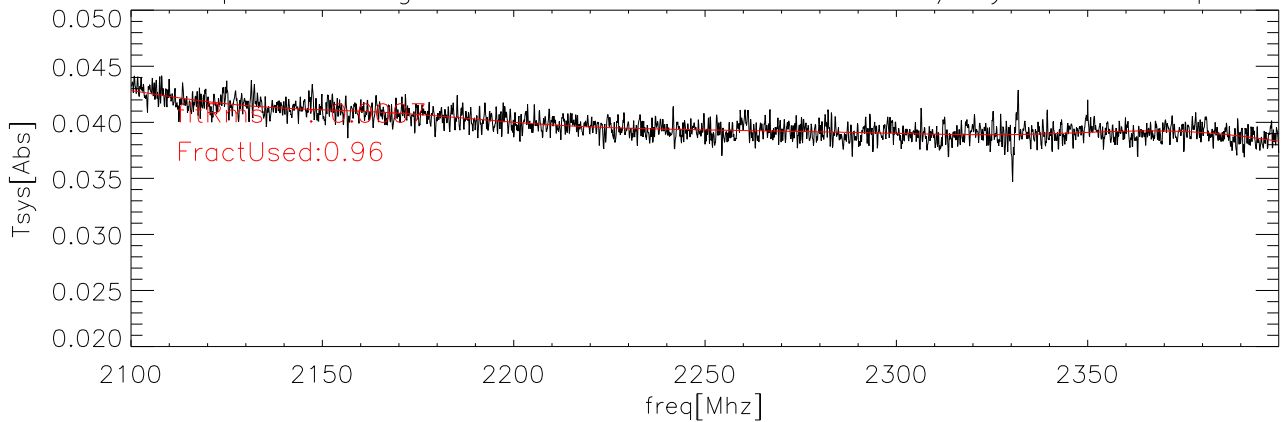

26sep08 Averaged data and fit for CalDeFlection/Tsys on abs polA

26sep08 Averaged data and fit for CalDeFlection/Tsys on abs polB

26sep08 Averaged data and fit for CalDeFlection/Tsys on Sky polA

26sep08 Averaged data and fit for CalDeFlection/Tsys on Sky polB