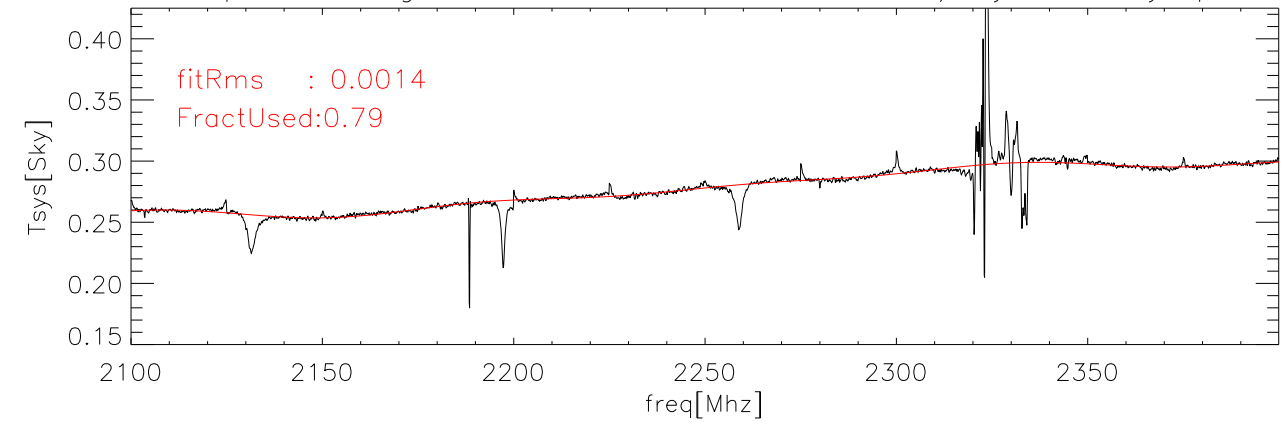

26sep08 Averaged data and fit for CalDeFlection/Tsys on abs polA

26sep08 Averaged data and fit for CalDeFlection/Tsys on abs polB

26sep08 Averaged data and fit for CalDeFlection/Tsys on Sky polA

26sep08 Averaged data and fit for CalDeFlection/Tsys on Sky polB