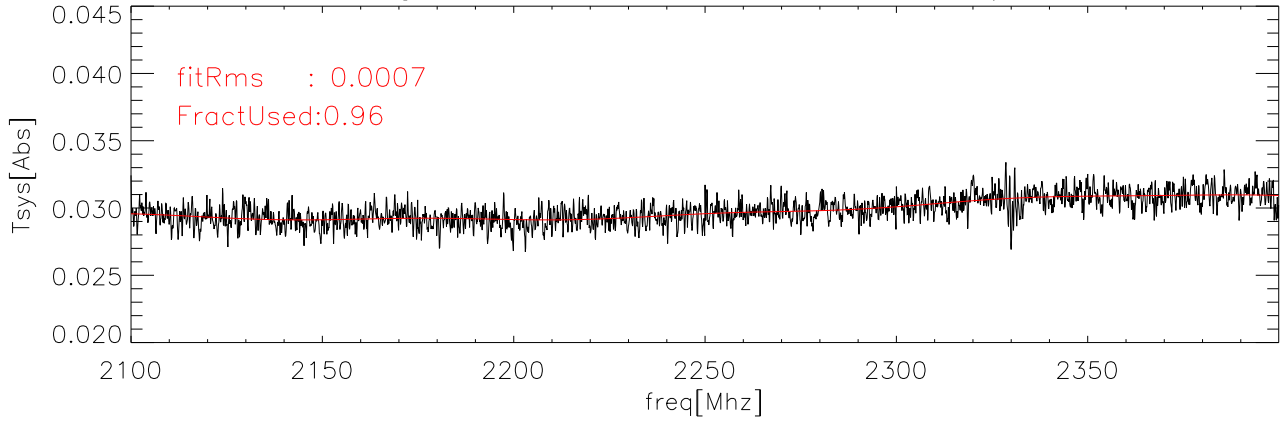

26sep08 Averaged data and fit for CalDeFlection/Tsys on abs polA

26sep08 Averaged data and fit for CalDeFlection/Tsys on abs polB

26sep08 Averaged data and fit for CalDeFlection/Tsys on Sky polA

26sep08 Averaged data and fit for CalDeFlection/Tsys on Sky polB