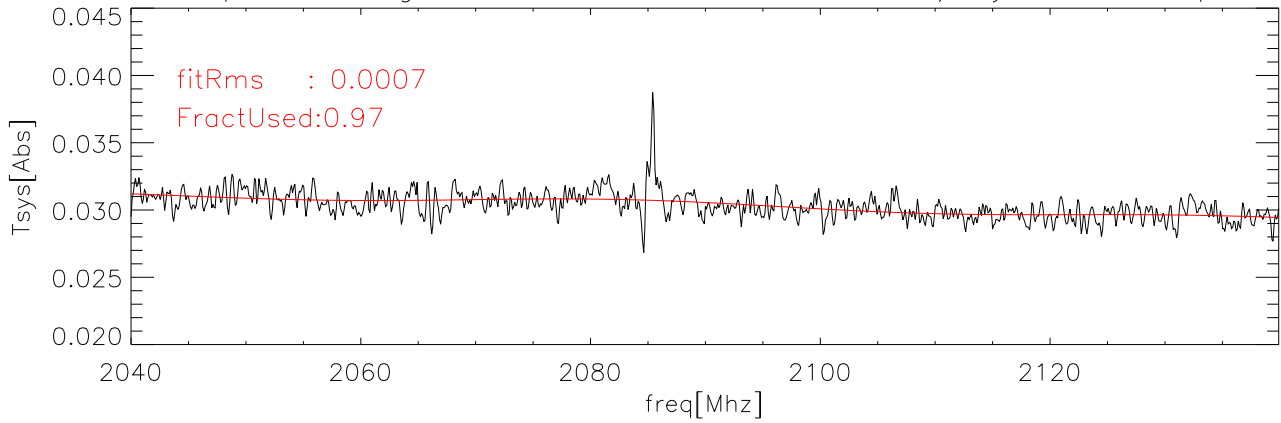

26sep08 Averaged data and fit for CalDeFlection/Tsys on abs polA

26sep08 Averaged data and fit for CalDeFlection/Tsys on abs polB

26sep08 Averaged data and fit for CalDeFlection/Tsys on Sky polA

26sep08 Averaged data and fit for CalDeFlection/Tsys on Sky polB