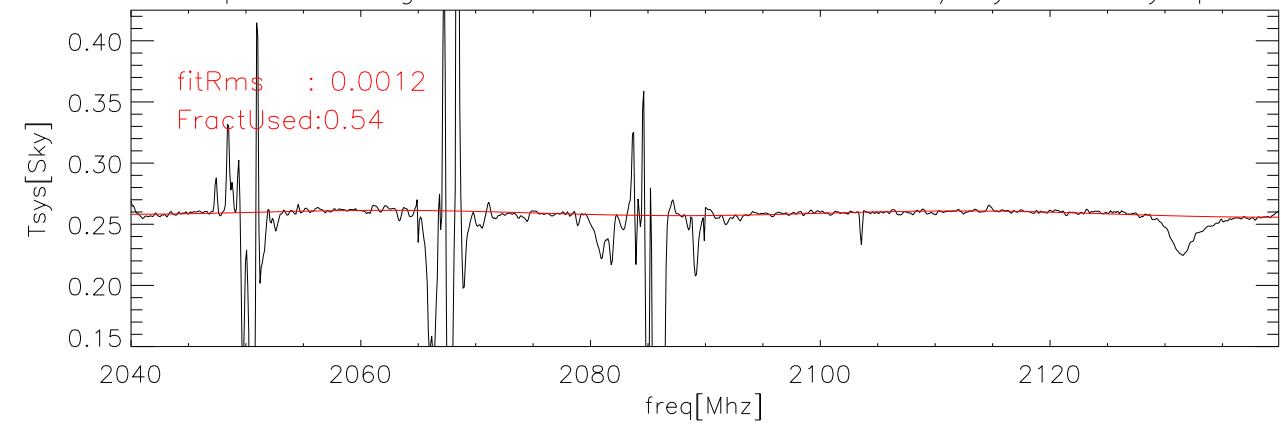

26sep08 Averaged data and fit for CalDeFlection/Tsys on abs polA

26sep08 Averaged data and fit for CalDeFlection/Tsys on abs polB

26sep08 Averaged data and fit for CalDeFlection/Tsys on Sky polA

26sep08 Averaged data and fit for CalDeFlection/Tsys on Sky polB