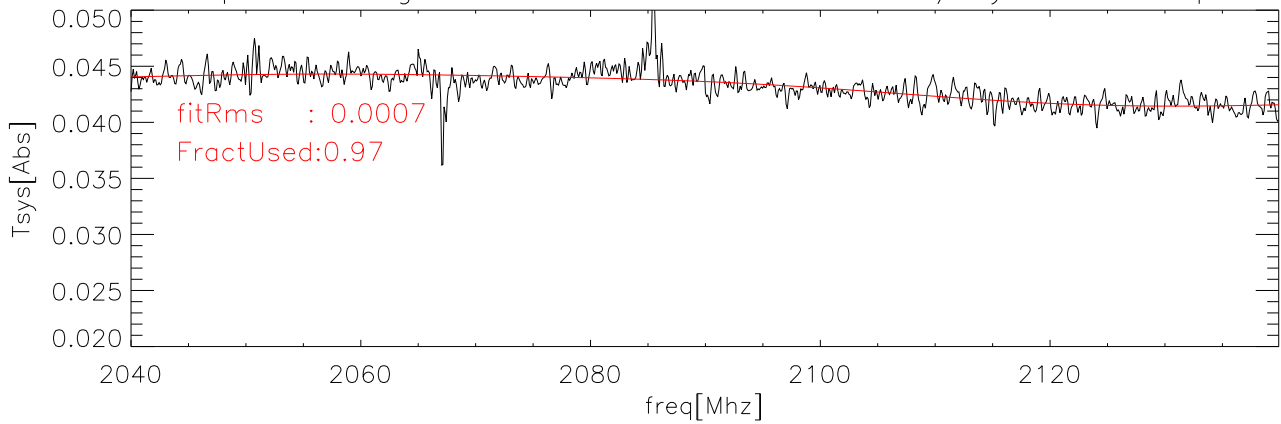

26sep08 Averaged data and fit for CalDeFlection/Tsys on abs polA

26sep08 Averaged data and fit for CalDeFlection/Tsys on abs polB

26sep08 Averaged data and fit for CalDeFlection/Tsys on Sky polA

26sep08 Averaged data and fit for CalDeFlection/Tsys on Sky polB