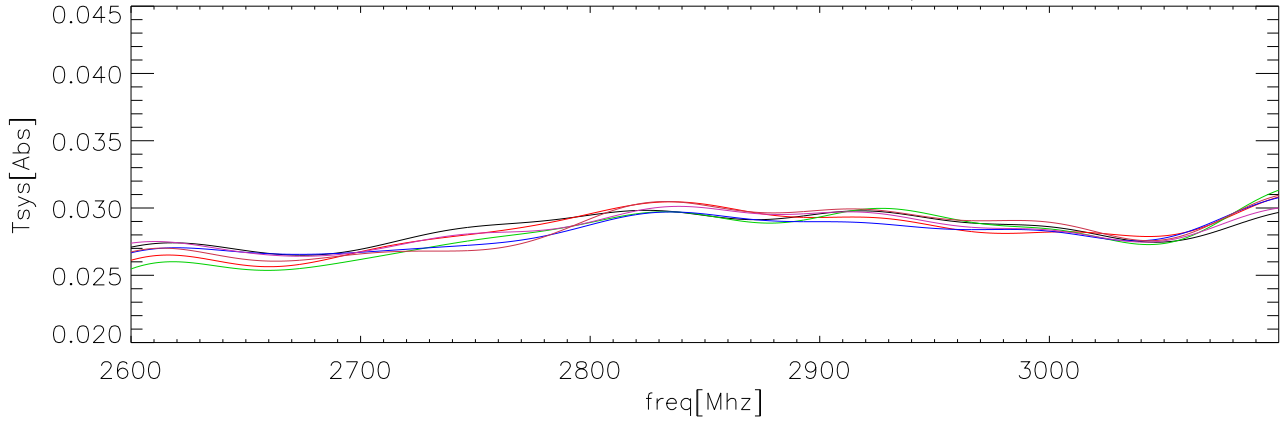

26sep08 OverPlot fits to CalDeFlection/Tsys polA on abs

26sep08 OverPlot fits to CalDeFlection/Tsys polB on abs

26sep08 OverPlot fits to CalDeFlection/Tsys polA on Sky

26sep08 OverPlot fits to CalDeFlection/Tsys polB on Sky