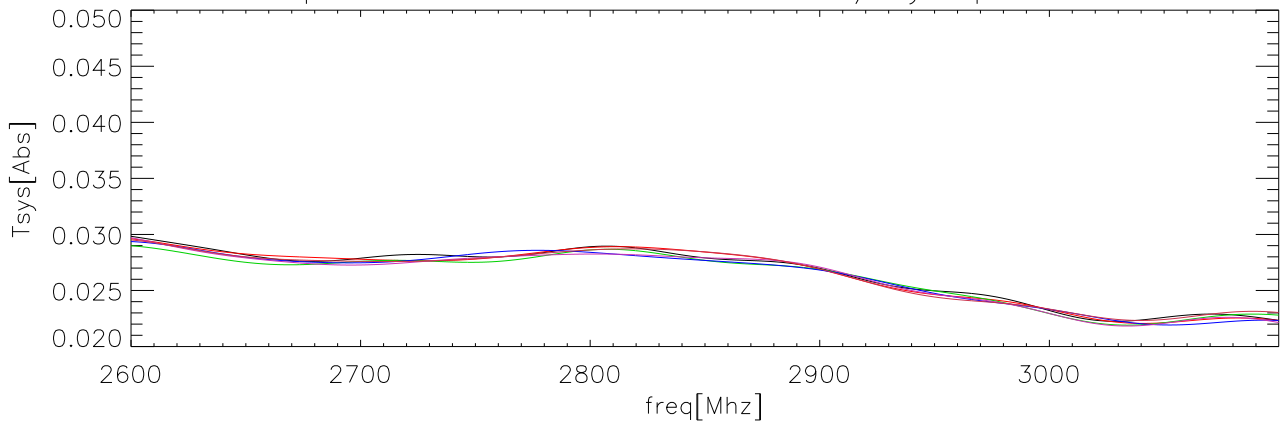

26sep08 OverPlot fits to CalDeFlection/Tsys polA on abs

26sep08 OverPlot fits to CalDeFlection/Tsys polB on abs

26sep08 OverPlot fits to CalDeFlection/Tsys polA on Sky

26sep08 OverPlot fits to CalDeFlection/Tsys polB on Sky