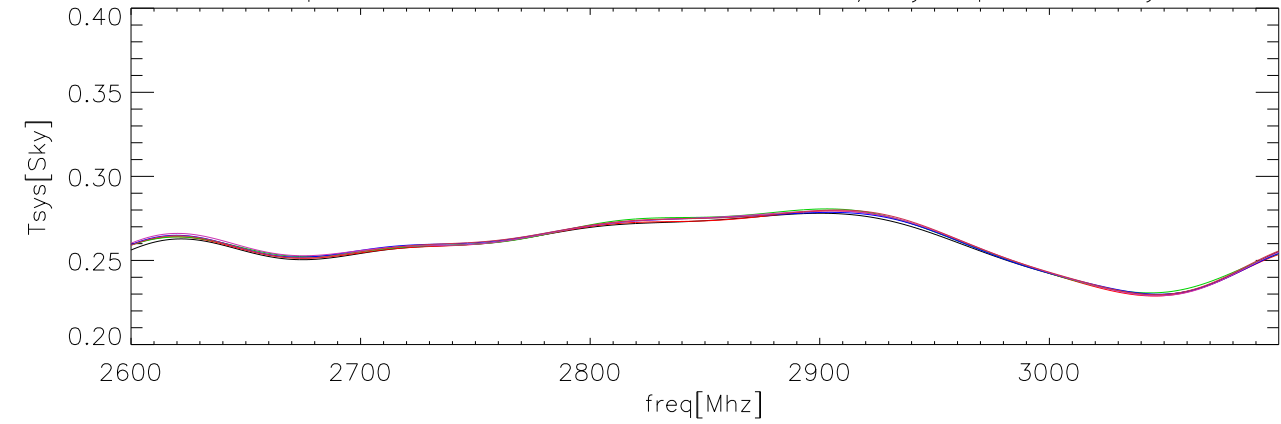

26sep08 OverPlot fits to CalDeFlection/Tsys polA on abs

26sep08 OverPlot fits to CalDeFlection/Tsys polB on abs

26sep08 OverPlot fits to CalDeFlection/Tsys polA on Sky

26sep08 OverPlot fits to CalDeFlection/Tsys polB on Sky