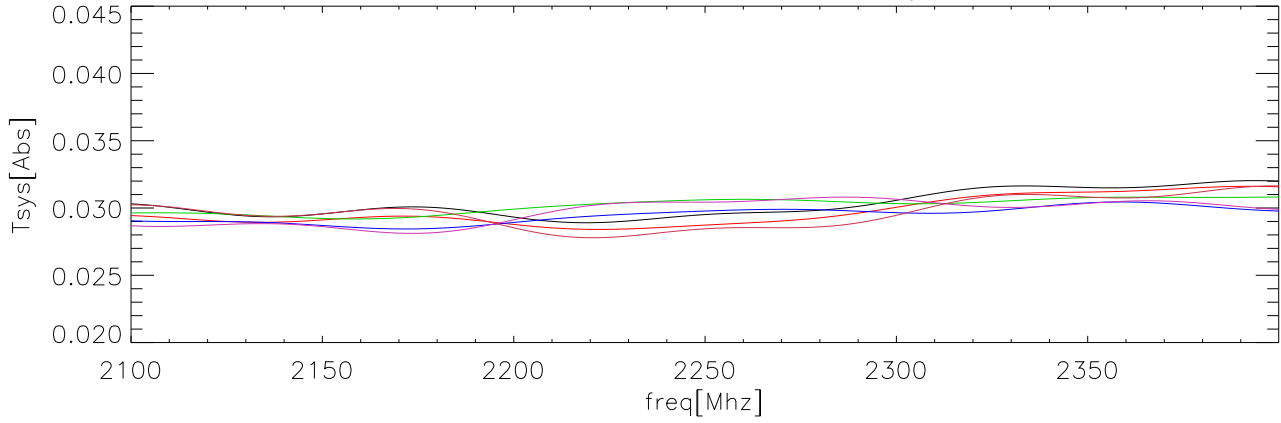

26sep08 OverPlot fits to CalDeFlection/Tsys polA on abs

26sep08 OverPlot fits to CalDeFlection/Tsys polB on abs

26sep08 OverPlot fits to CalDeFlection/Tsys polA on Sky

26sep08 OverPlot fits to CalDeFlection/Tsys polB on Sky