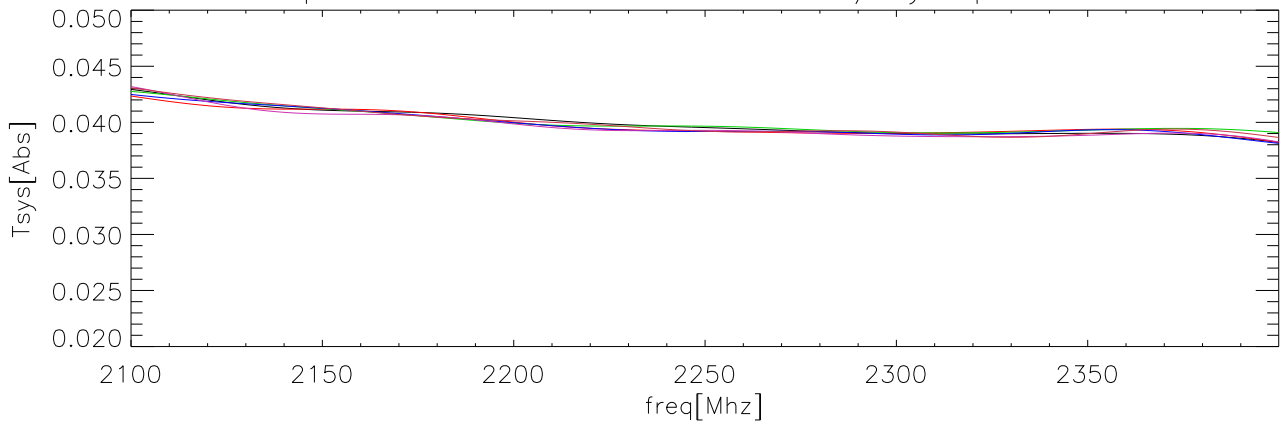

26sep08 OverPlot fits to CalDeFlection/Tsys polA on abs

26sep08 OverPlot fits to CalDeFlection/Tsys polB on abs

26sep08 OverPlot fits to CalDeFlection/Tsys polA on Sky

26sep08 OverPlot fits to CalDeFlection/Tsys polB on Sky