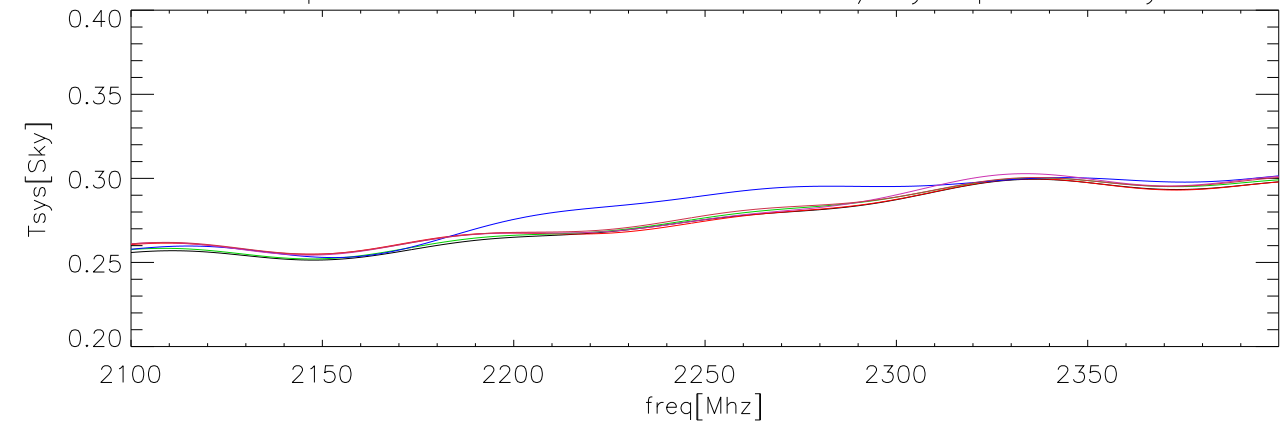

26sep08 OverPlot fits to CalDeFlection/Tsys polA on abs

26sep08 OverPlot fits to CalDeFlection/Tsys polB on abs

26sep08 OverPlot fits to CalDeFlection/Tsys polA on Sky

26sep08 OverPlot fits to CalDeFlection/Tsys polB on Sky