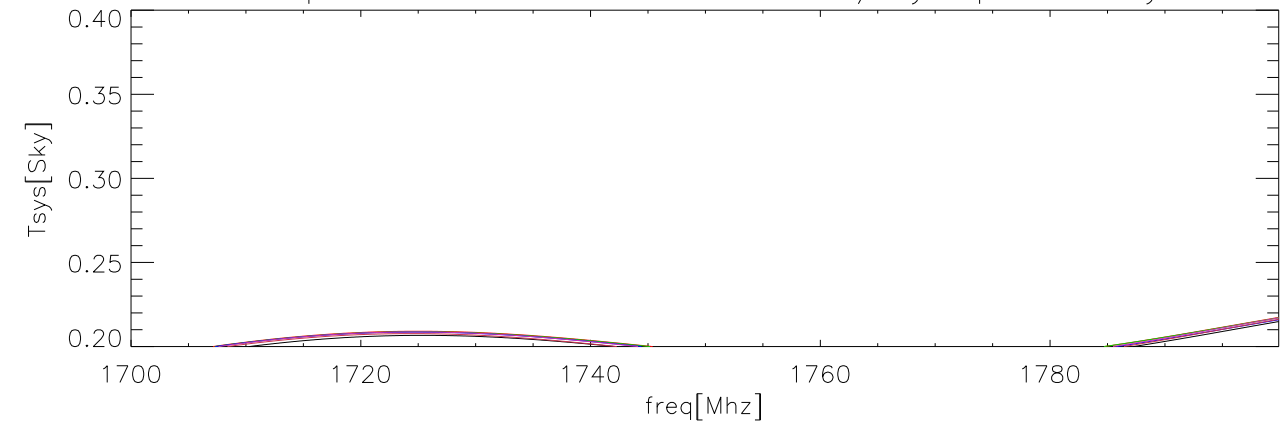

26sep08 OverPlot fits to CalDeFlection/Tsys polA on abs

26sep08 OverPlot fits to CalDeFlection/Tsys polB on abs

26sep08 OverPlot fits to CalDeFlection/Tsys polA on Sky

26sep08 OverPlot fits to CalDeFlection/Tsys polB on Sky