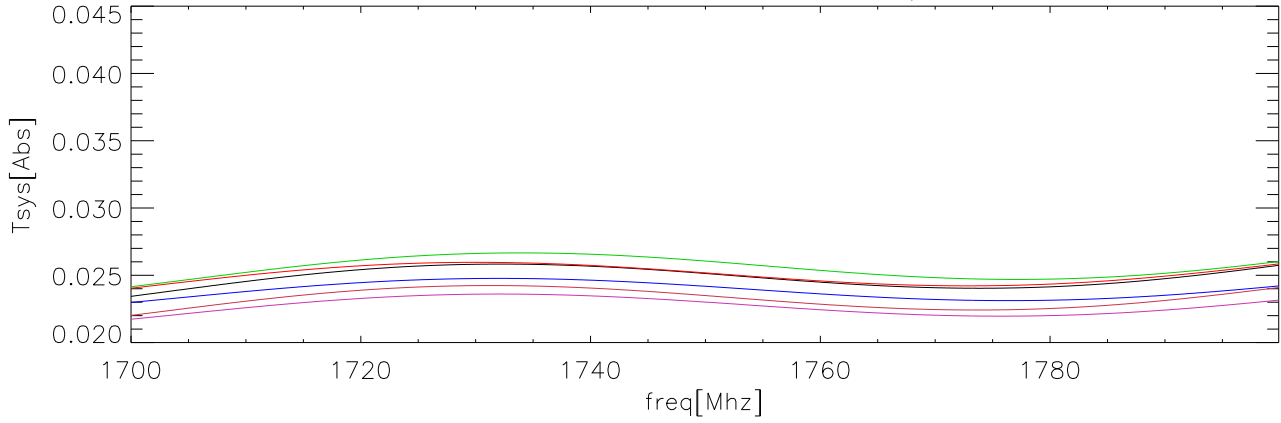

26sep08 OverPlot fits to CalDeFlection/Tsys polA on abs

26sep08 OverPlot fits to CalDeFlection/Tsys polB on abs

26sep08 OverPlot fits to CalDeFlection/Tsys polA on Sky

26sep08 OverPlot fits to CalDeFlection/Tsys polB on Sky