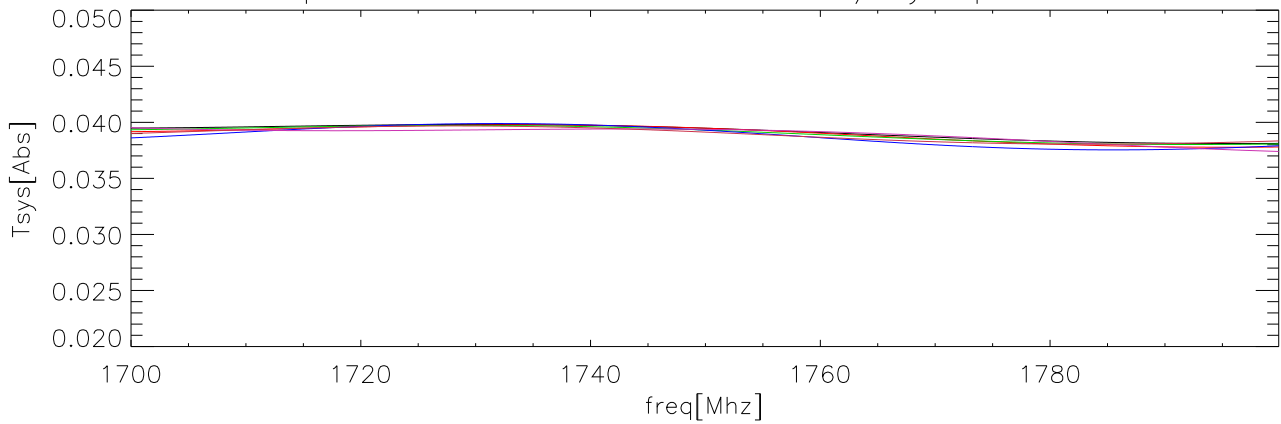

26sep08 OverPlot fits to CalDeFlection/Tsys polA on abs

26sep08 OverPlot fits to CalDeFlection/Tsys polB on abs

26sep08 OverPlot fits to CalDeFlection/Tsys polA on Sky

26sep08 OverPlot fits to CalDeFlection/Tsys polB on Sky