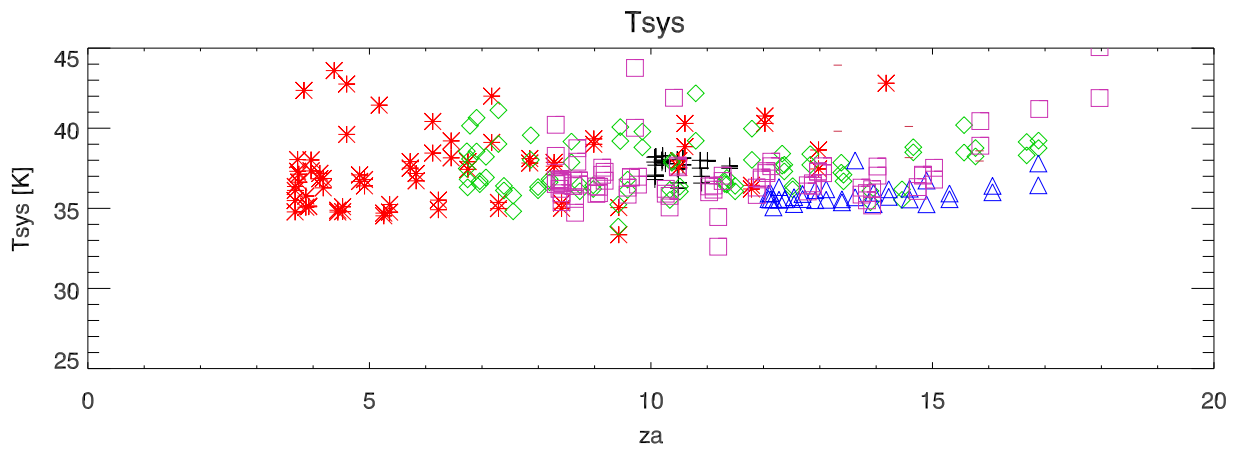

may20 sbn x102 venus dec range runs. All points. Gain K/Jy

- +B0949+287
- *B1140+223
- ◇B1328+254
- △B1328+307
- B1607+268
- B1641+173

may20 sbn x102 venus dec range runs. Exclude no tension points Gain K/Jy

- +B0949+287
- *B1140+223
- ◇B1328+254
- △B1328+307
- B1607+268
- B1641+173

sbn pointing errors. Exclude no Tension points. za error vs za

za error vs az

az error vs za

az error vs az

SBN B1328+254. Pointing error on 2 days. ZaErr vs za