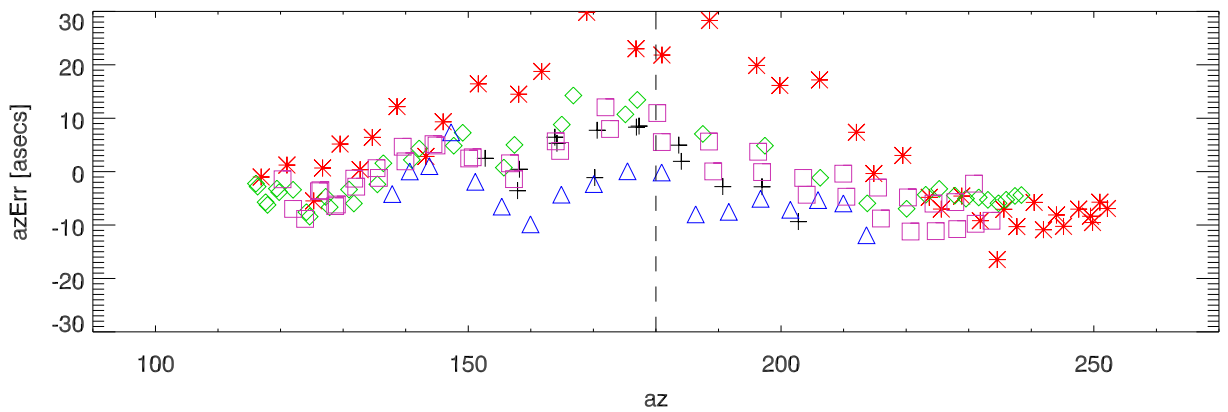

may20 sbn x102 venus dec range runs. All points. Gain K/Jy

- +B0949+287
- *B1140+223
- ◇B1328+254
- △B1328+307
- B1607+268
- B1641+173

may20 sbn x102 venus dec range runs. Exclude no tension points Gain K/Jy

- +B0949+287
- *B1140+223
- ◇B1328+254
- △B1328+307
- B1607+268
- B1641+173

sbn pointing errors. Exclude no Tension points. za error vs za

za error vs az

az error vs za

az error vs az

SBN B1328+254. Pointing error on 2 days. ZaErr vs za