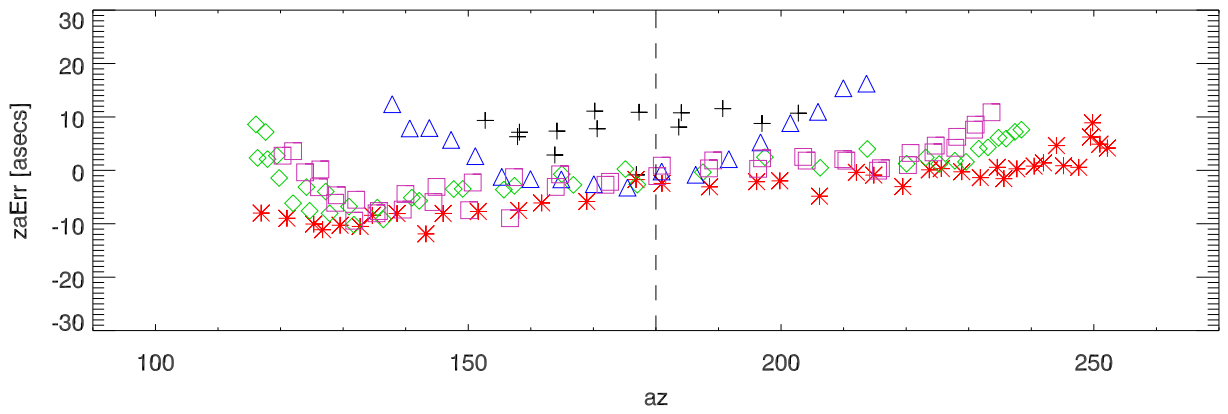

may20 sbn x102 venus dec range runs. All points. Gain K/Jy

- +B0949+287
- *B1140+223
- ◇B1328+254
- △B1328+307
- B1607+268
- B1641+173

may20 sbn x102 venus dec range runs. Exclude no tension points Gain K/Jy

- +B0949+287
- *B1140+223
- ◇B1328+254
- △B1328+307
- B1607+268
- B1641+173

sbn pointing errors. Exclude no Tension points. za error vs za

za error vs az

az error vs za

az error vs az

SBN B1328+254. Pointing error on 2 days. ZaErr vs za