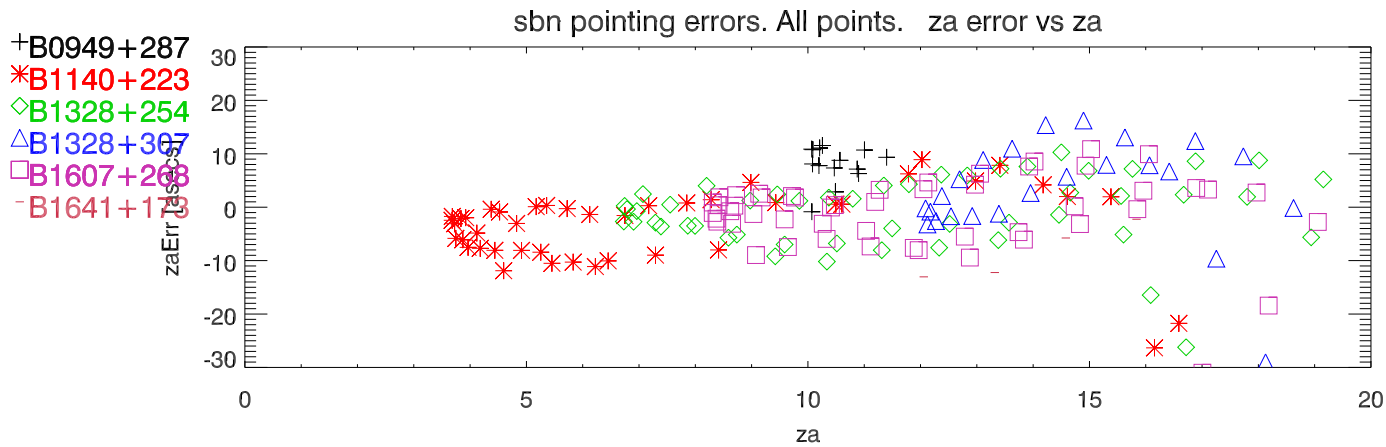

may20 sbn x102 venus dec range runs. All points. Gain K/Jy

- +B0949+287
- *B1140+223
- ◇B1328+254
- △B1328+307
- B1607+268
- B1641+173

may20 sbn x102 venus dec range runs. Exclude no tension points Gain K/Jy

- +B0949+287
- *B1140+223
- ◇B1328+254
- △B1328+307
- B1607+268
- B1641+173

sbn pointing errors. Exclude no Tension points. za error vs za

za error vs az

az error vs za

az error vs az

SBN B1328+254. Pointing error on 2 days. ZaErr vs za