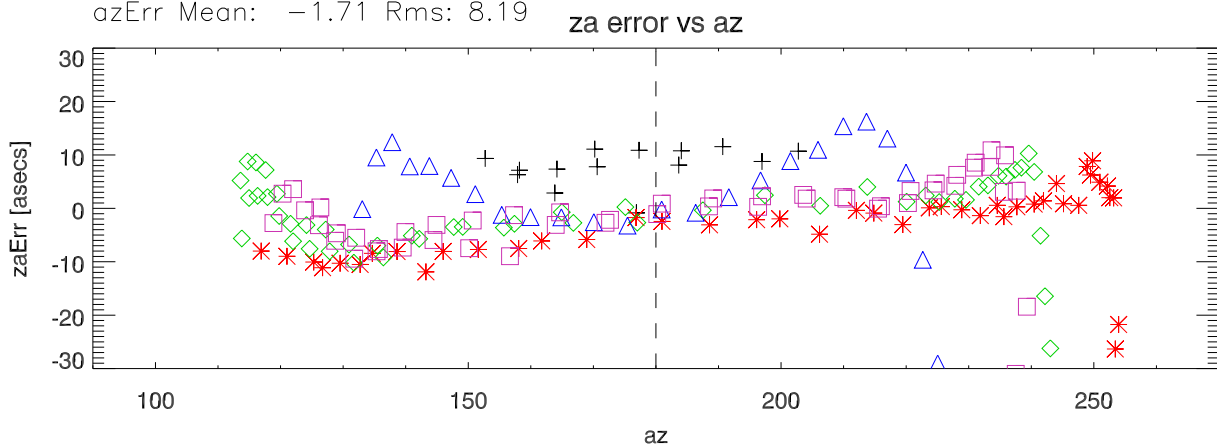

may20 sbn x102 venus dec range runs. All points. Gain K/Jy

- +B0949+287
- *B1140+223
- ◇B1328+254
- △B1328+307
- B1607+268
- B1641+173

may20 sbn x102 venus dec range runs. Exclude no tension points Gain K/Jy

- +B0949+287
- *B1140+223
- ◇B1328+254
- △B1328+307
- B1607+268
- B1641+173

sbn pointing errors. Exclude no Tension points. za error vs za

za error vs az

az error vs za

az error vs az

SBN B1328+254. Pointing error on 2 days. ZaErr vs za