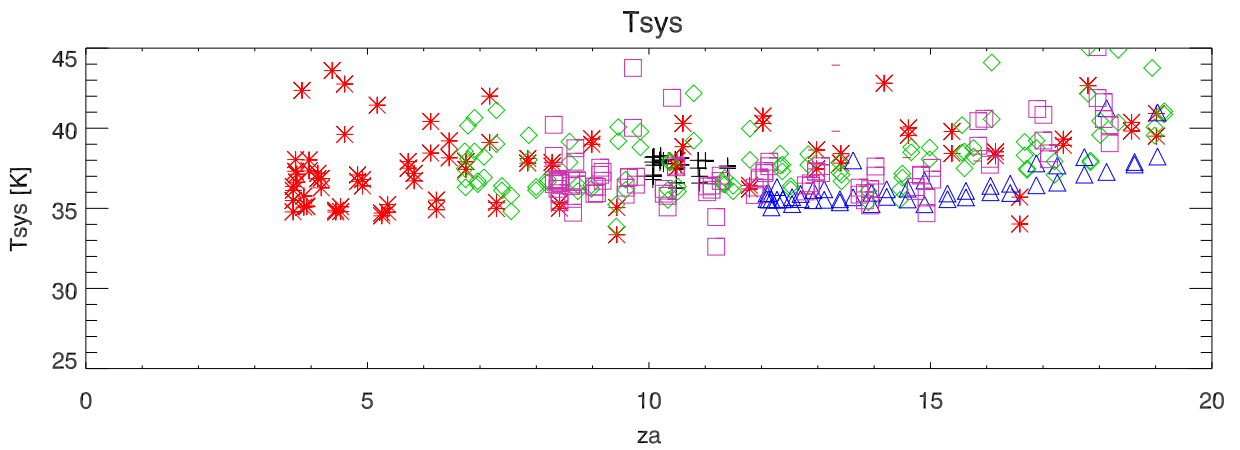

may20 sbn x102 venus dec range runs. All points. Gain K/Jy

- +B0949+287
- *B1140+223
- ◇B1328+254
- △B1328+307
- B1607+268
- B1641+173

may20 sbn x102 venus dec range runs. Exclude no tension points Gain K/Jy

- +B0949+287
- *B1140+223
- ◇B1328+254
- △B1328+307
- B1607+268
- B1641+173

sbn pointing errors. Exclude no Tension points. za error vs za

za error vs az

az error vs za

az error vs az

SBN B1328+254. Pointing error on 2 days. ZaErr vs za