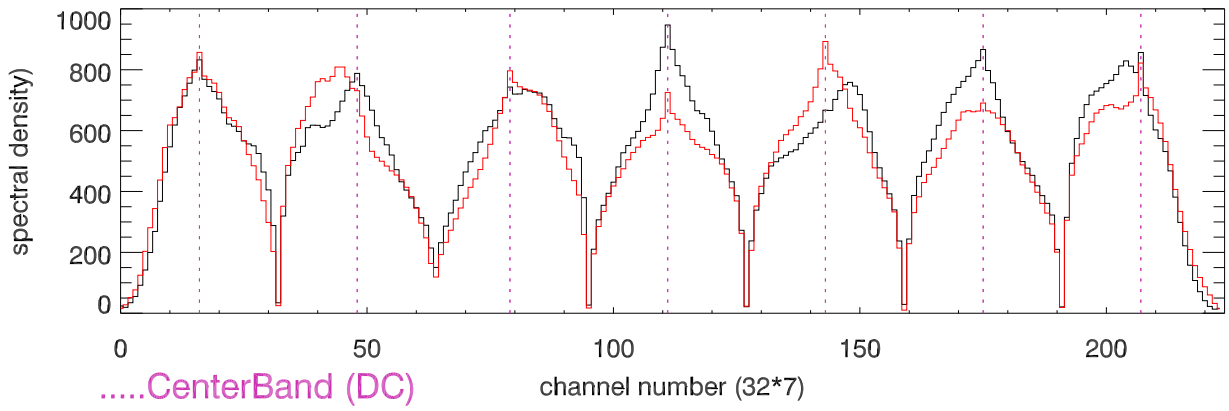

13apr14 p2865 avg spectra (polA,polB) vs Channel (files 700-791)

Stokes,U,V vs Channel (files 700-791)

avg spectra (polA,polB) vs freq (files 700-791)

Stokes,U,V vs freq (files 700-791)