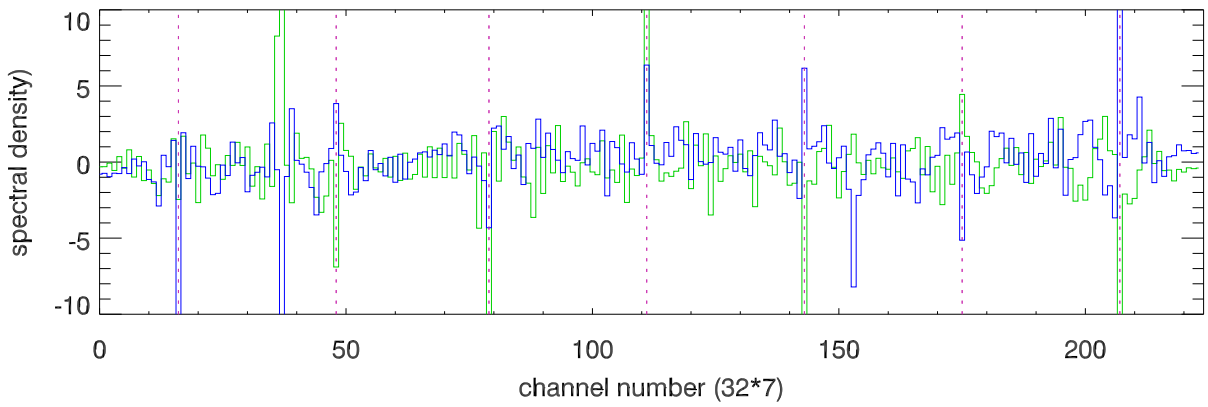

13apr14 p2865 avg spectra (polA,polB) vs Channel (files 700-791)

Stokes,U,V vs Channel (files 700-791)

avg spectra (polA,polB) vs freq (files 700-791)

Stokes,U,V vs freq (files 700-791)