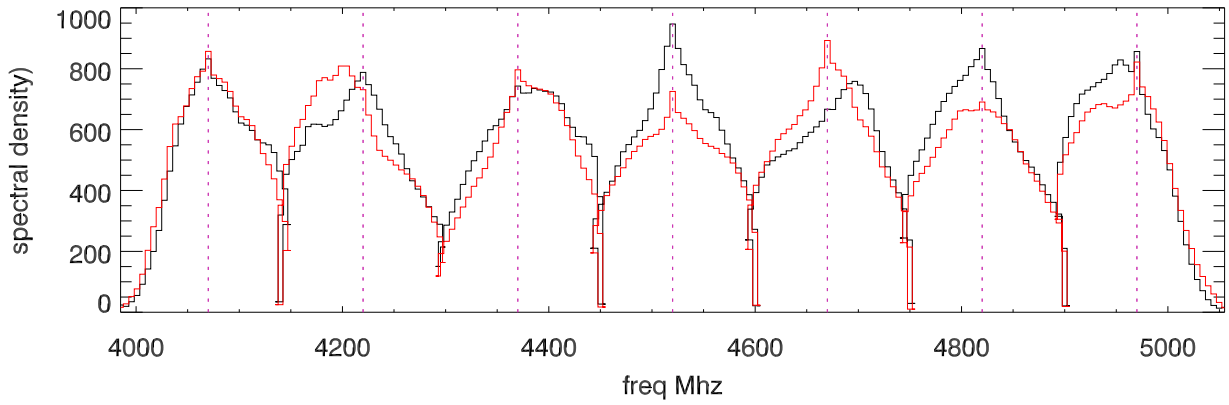

13apr14 p2865 avg spectra (polA,polB) vs Channel (files 700-791)

Stokes,U,V vs Channel (files 700-791)

avg spectra (polA,polB) vs freq (files 700-791)

Stokes,U,V vs freq (files 700-791)