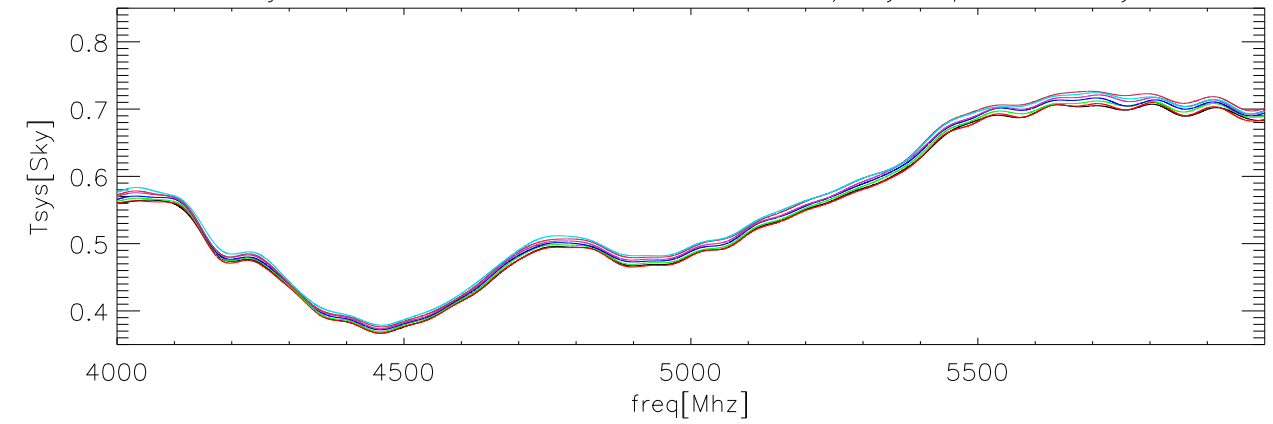

10jun05 OverPlot fits to CalDeFlection/Tsys polA on abs

10jun05 OverPlot fits to CalDeFlection/Tsys polB on abs

10jun05 OverPlot fits to CalDeFlection/Tsys polA on Sky

10jun05 OverPlot fits to CalDeFlection/Tsys polB on Sky