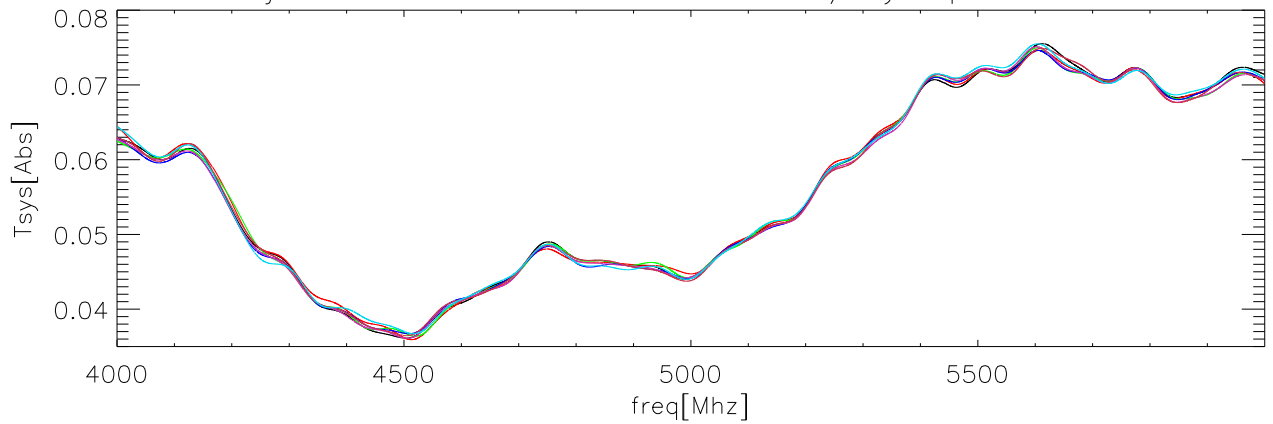

10jun05 OverPlot fits to CalDeFlection/Tsys polA on abs

10jun05 OverPlot fits to CalDeFlection/Tsys polB on abs

10jun05 OverPlot fits to CalDeFlection/Tsys polA on Sky

10jun05 OverPlot fits to CalDeFlection/Tsys polB on Sky