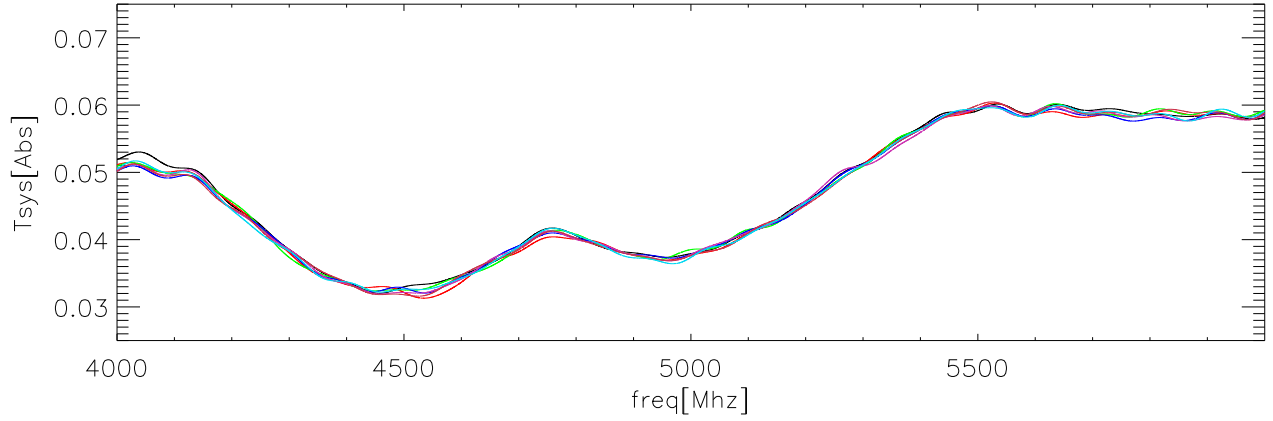

10jun05 OverPlot fits to CalDeFlection/Tsys polA on abs

10jun05 OverPlot fits to CalDeFlection/Tsys polB on abs

10jun05 OverPlot fits to CalDeFlection/Tsys polA on Sky

10jun05 OverPlot fits to CalDeFlection/Tsys polB on Sky