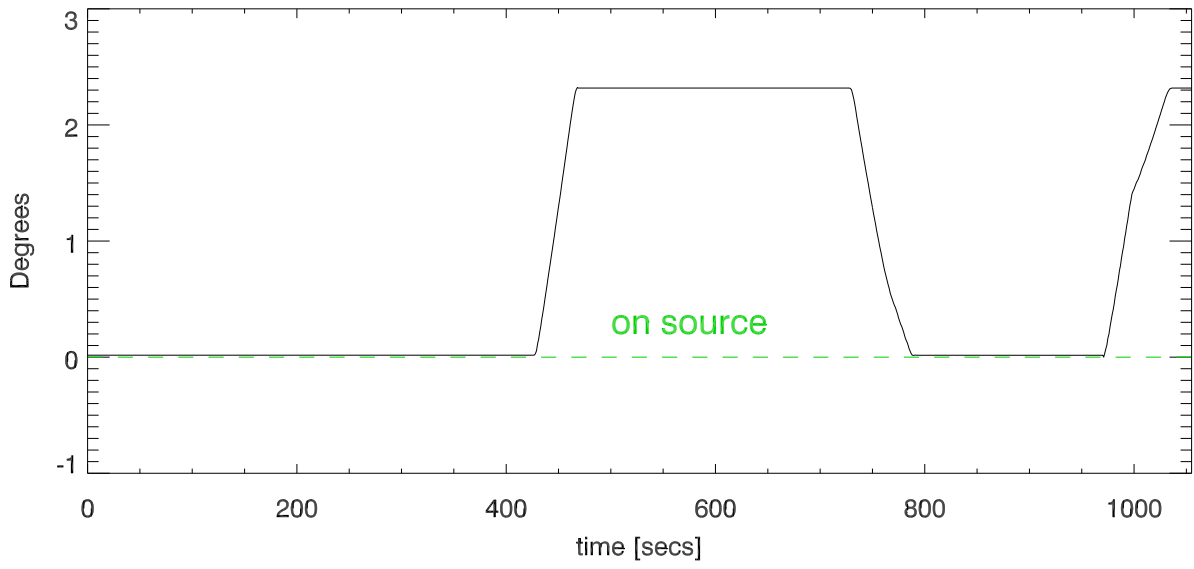

03jun14 46.8 Mhz rcvr. position offset from Crab

03jun14 46.8 Mhz rcvr. totPwr Vs Time.on,off Crab nebula

poIB on,off in degK

total power as we drive on,off source