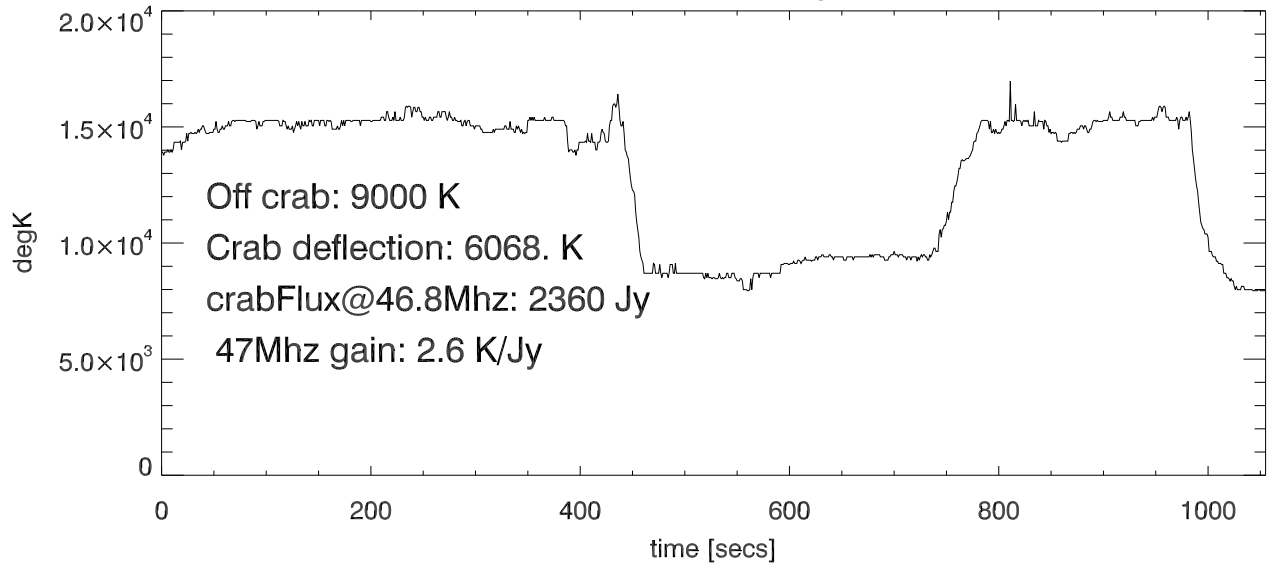

03jun14 46.8 Mhz rcvr. position offset from Crab

03jun14 46.8 Mhz rcvr. totPwr Vs Time.on,off Crab nebula

poIB on,off in degK

total power as we drive on,off source