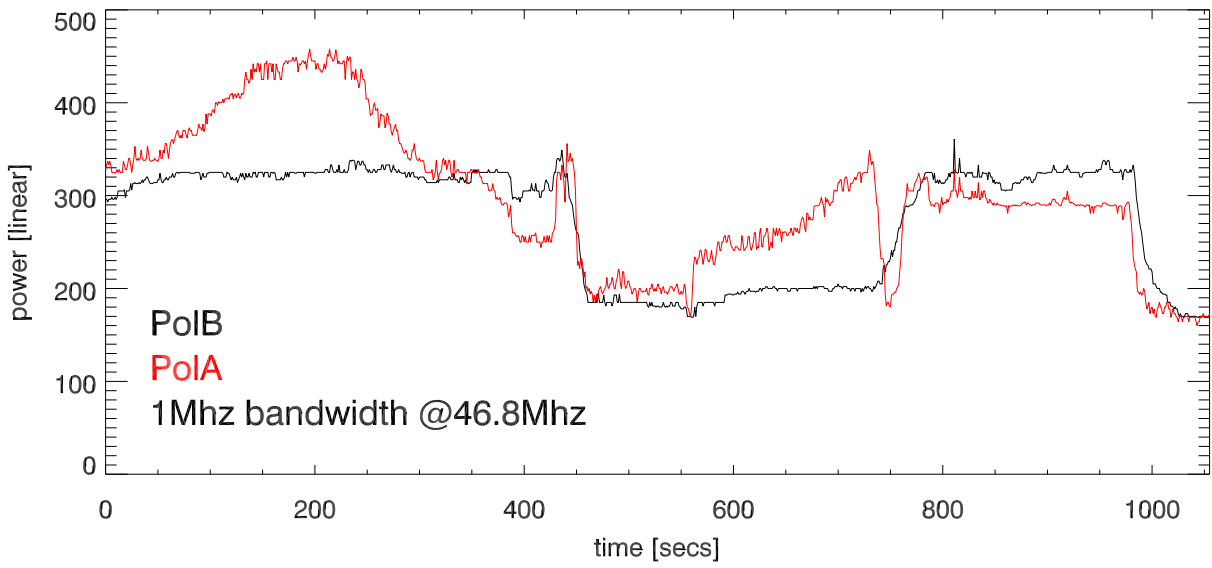

03jun14 46.8 Mhz rcvr. position offset from Crab

03jun14 46.8 Mhz rcvr. totPwr Vs Time.on,off Crab nebula

poIB on,off in degK

total power as we drive on,off source