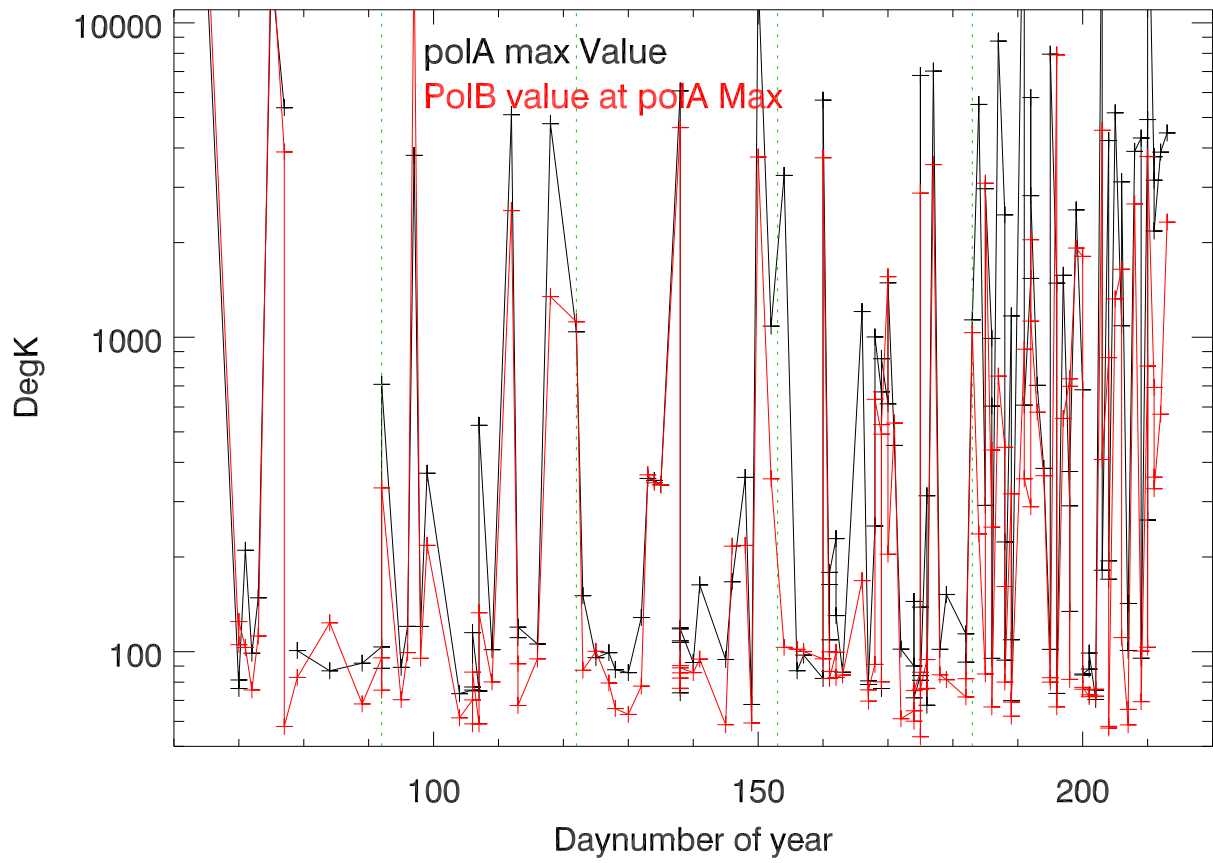

430 dome x111data 01mar12->31jul12

poIB max, poIA val at poIB max