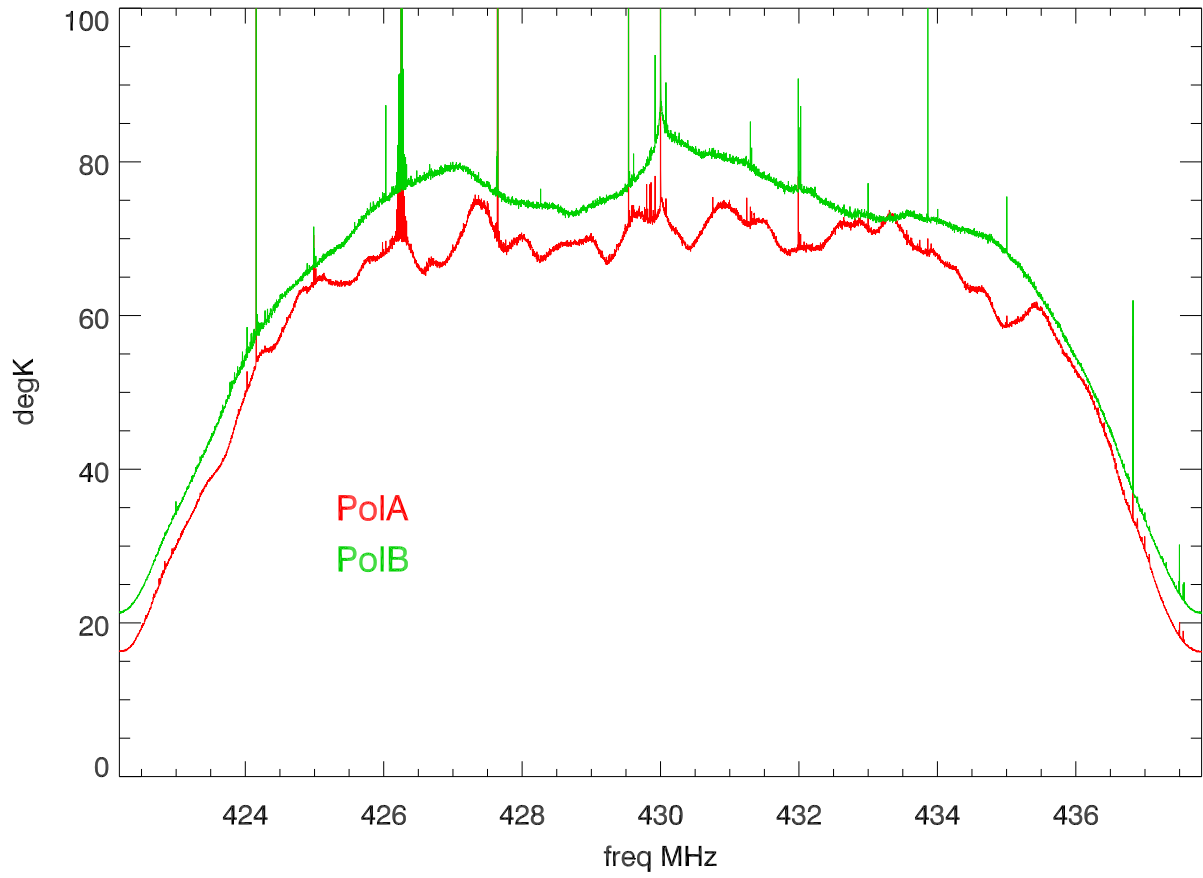

11aug11 430 dome 60 sec spectral average

on/off-1 for 60 sec integration. (median filter by 9)