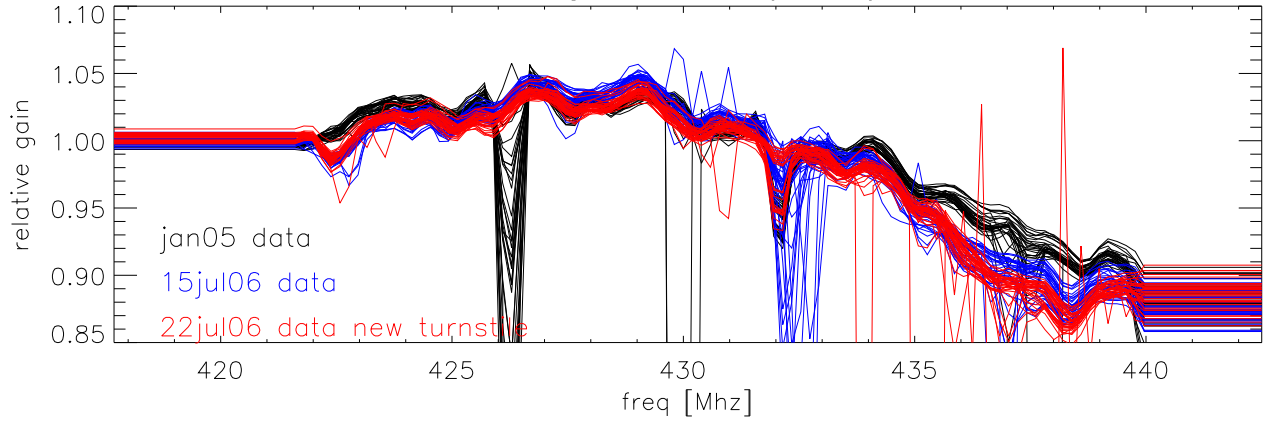

Relative gain vs freq jan05,jul06

gain vs freq: average all patterns

Relative beamWidth vs freq jan05,jul06

Beamwidth vs freq: average all patterns