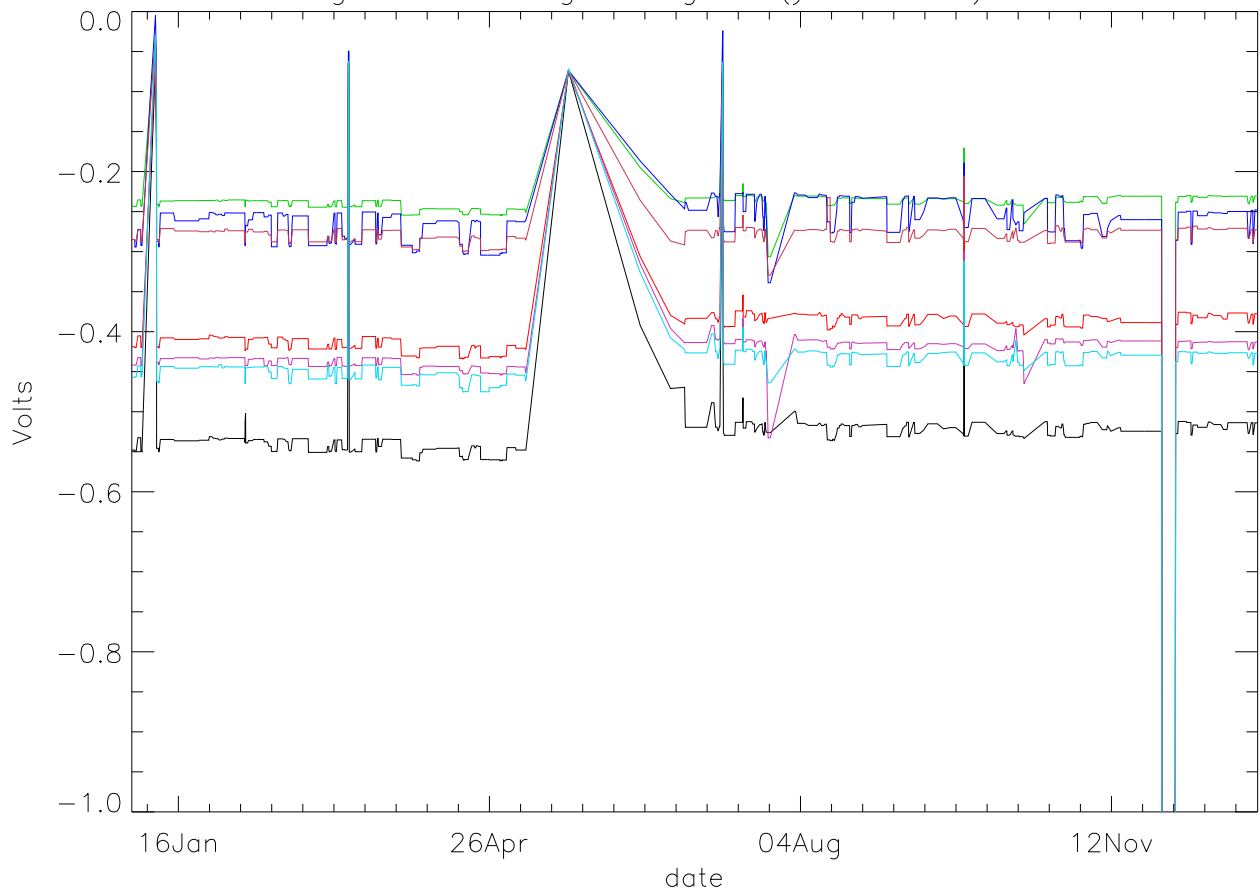

Vg:Gate Voltage. stage 1 (year 2019) PoIA

bm0 bm1 bm2 bm3 bm4 bm5 bm6

Vg:Gate Voltage. stage 1 (year 2019) PoIB

Vg:Gate Voltage. stage 2 (year 2019) PoIA

bm0 bm1 bm2 bm3 bm4 bm5 bm6

Vg:Gate Voltage. stage 2 (year 2019) PoIB

Vg:Gate Voltage. stage 3 (year 2019) PoIA

bm0 bm1 bm2 bm3 bm4 bm5 bm6

Vg:Gate Voltage. stage 3 (year 2019) PoIB