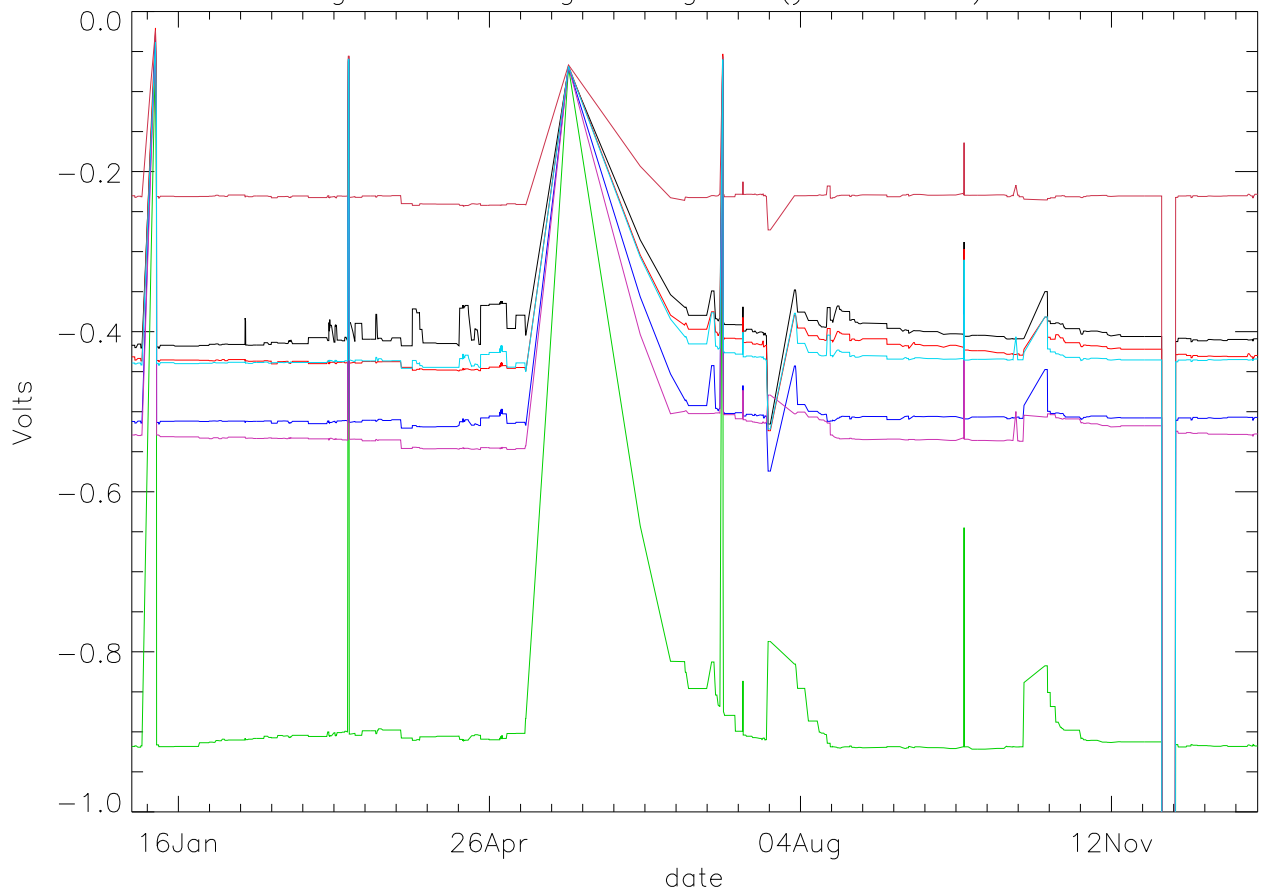

Vg:Gate Voltage. stage 1 (year 2019) PoIA

bm0 bm1 bm2 bm3 bm4 bm5 bm6

Vg:Gate Voltage. stage 1 (year 2019) PoIB

Vg:Gate Voltage. stage 2 (year 2019) PoIA

bm0 bm1 bm2 bm3 bm4 bm5 bm6

Vg:Gate Voltage. stage 2 (year 2019) PoIB

Vg:Gate Voltage. stage 3 (year 2019) PoIA

bm0 bm1 bm2 bm3 bm4 bm5 bm6

Vg:Gate Voltage. stage 3 (year 2019) PoIB