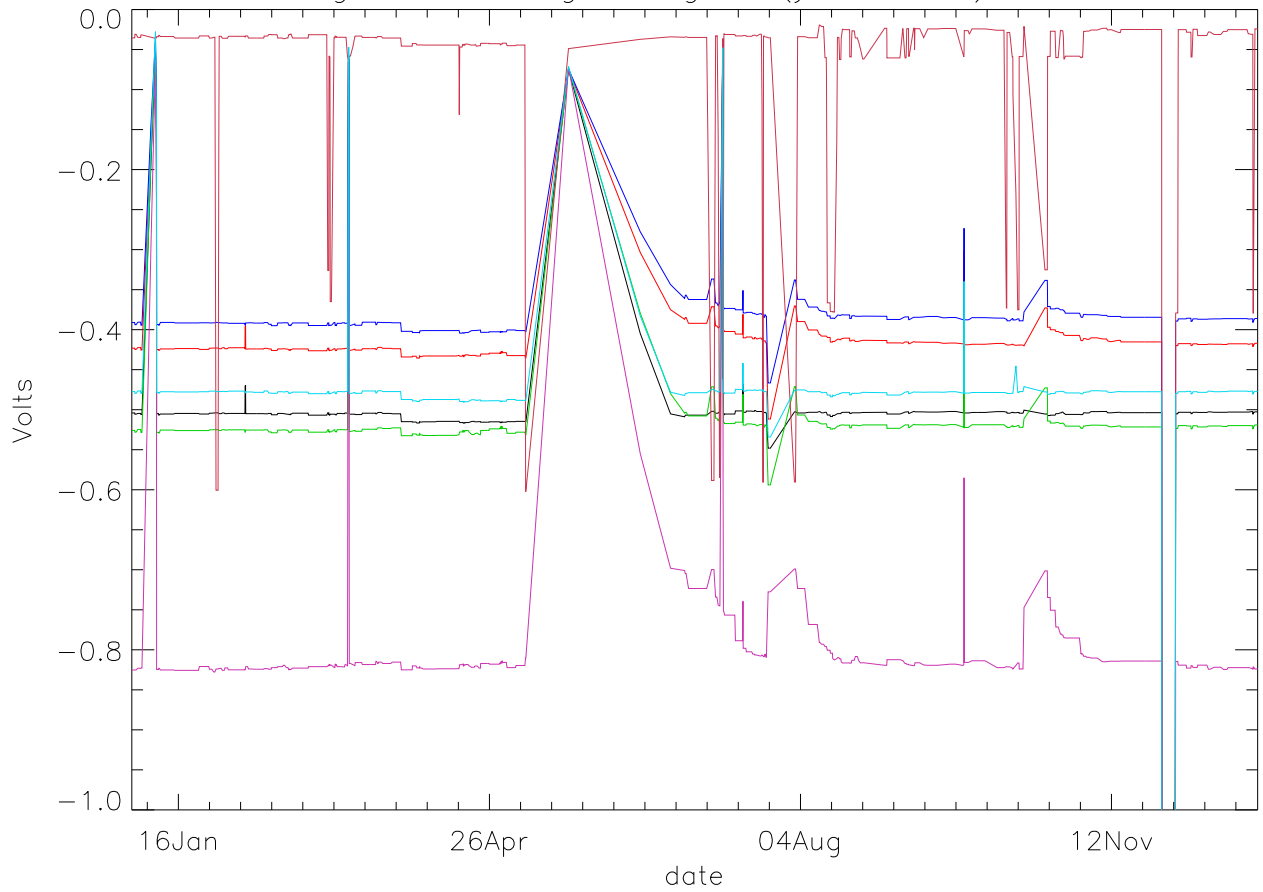

Vg:Gate Voltage. stage 1 (year 2019) PoIA

bm0 bm1 bm2 bm3 bm4 bm5 bm6

Vg:Gate Voltage. stage 1 (year 2019) PoIB

Vg:Gate Voltage. stage 2 (year 2019) PoIA

bm0 bm1 bm2 bm3 bm4 bm5 bm6

Vg:Gate Voltage. stage 2 (year 2019) PoIB

Vg:Gate Voltage. stage 3 (year 2019) PoIA

bm0 bm1 bm2 bm3 bm4 bm5 bm6

Vg:Gate Voltage. stage 3 (year 2019) PoIB