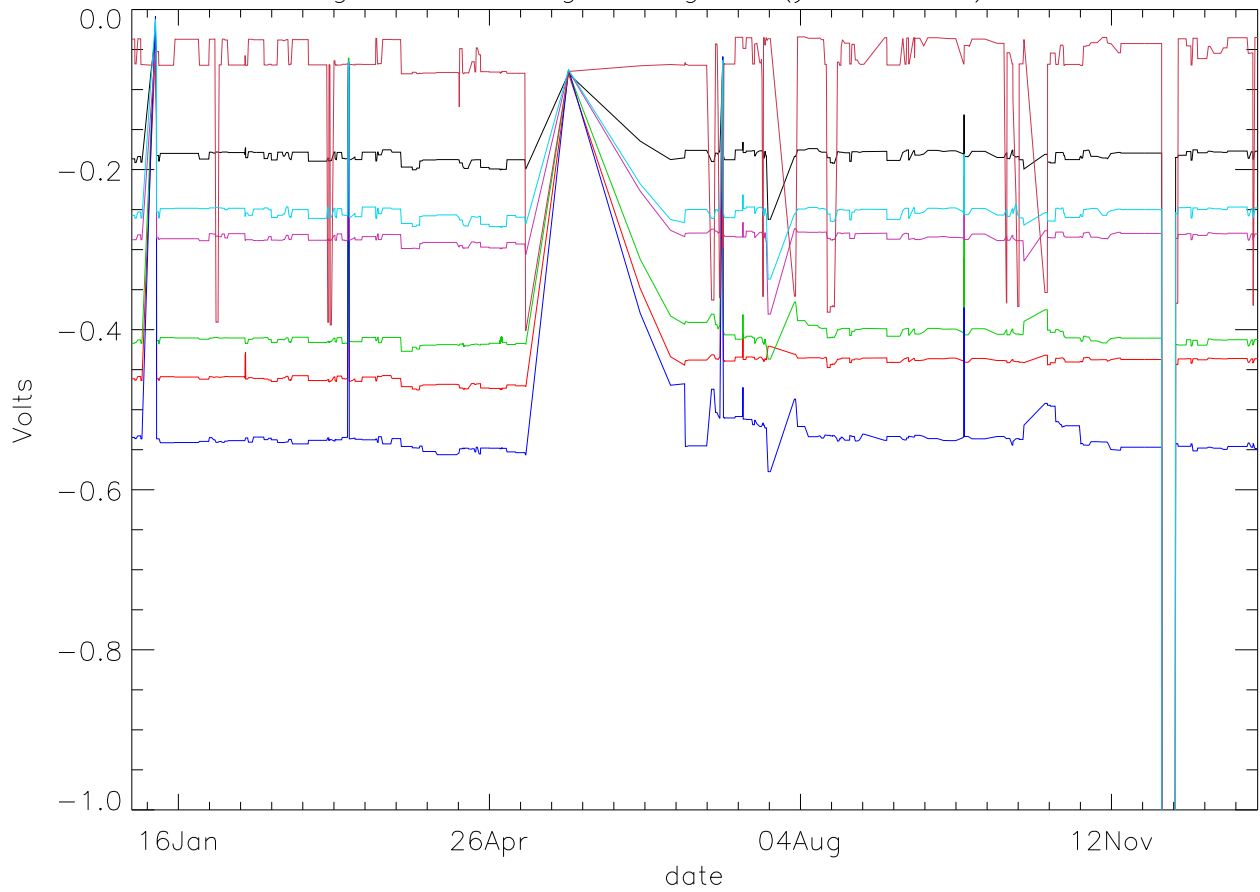

Vg:Gate Voltage. stage 1 (year 2019) PoIA

bm0 bm1 bm2 bm3 bm4 bm5 bm6

Vg:Gate Voltage. stage 1 (year 2019) PoIB

Vg:Gate Voltage. stage 2 (year 2019) PoIA

bm0 bm1 bm2 bm3 bm4 bm5 bm6

Vg:Gate Voltage. stage 2 (year 2019) PoIB

Vg:Gate Voltage. stage 3 (year 2019) PoIA

bm0 bm1 bm2 bm3 bm4 bm5 bm6

Vg:Gate Voltage. stage 3 (year 2019) PoIB