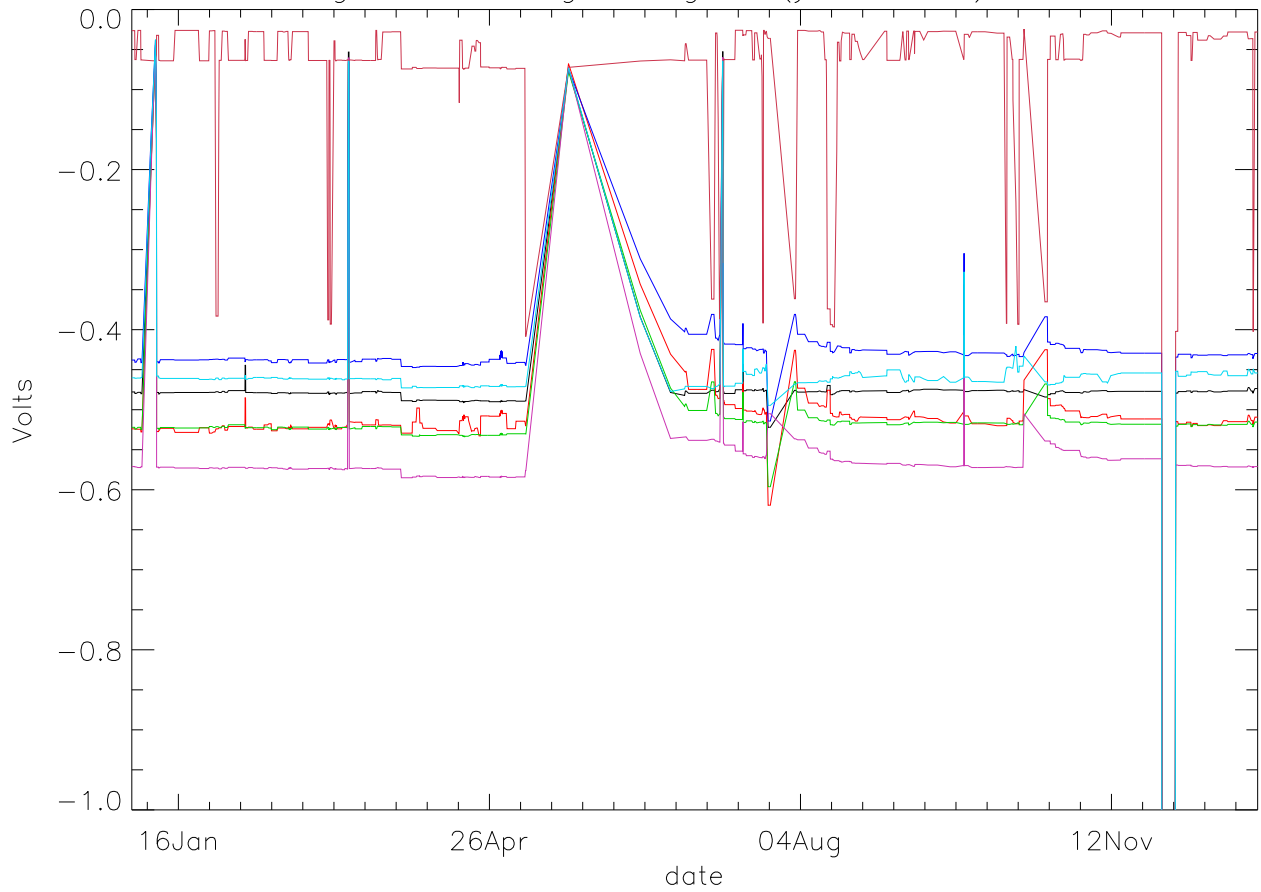

Vg:Gate Voltage. stage 1 (year 2019) PoIA

bm0 bm1 bm2 bm3 bm4 bm5 bm6

Vg:Gate Voltage. stage 1 (year 2019) PoIB

Vg:Gate Voltage. stage 2 (year 2019) PoIA

bm0 bm1 bm2 bm3 bm4 bm5 bm6

Vg:Gate Voltage. stage 2 (year 2019) PoIB

Vg:Gate Voltage. stage 3 (year 2019) PoIA

bm0 bm1 bm2 bm3 bm4 bm5 bm6

Vg:Gate Voltage. stage 3 (year 2019) PoIB