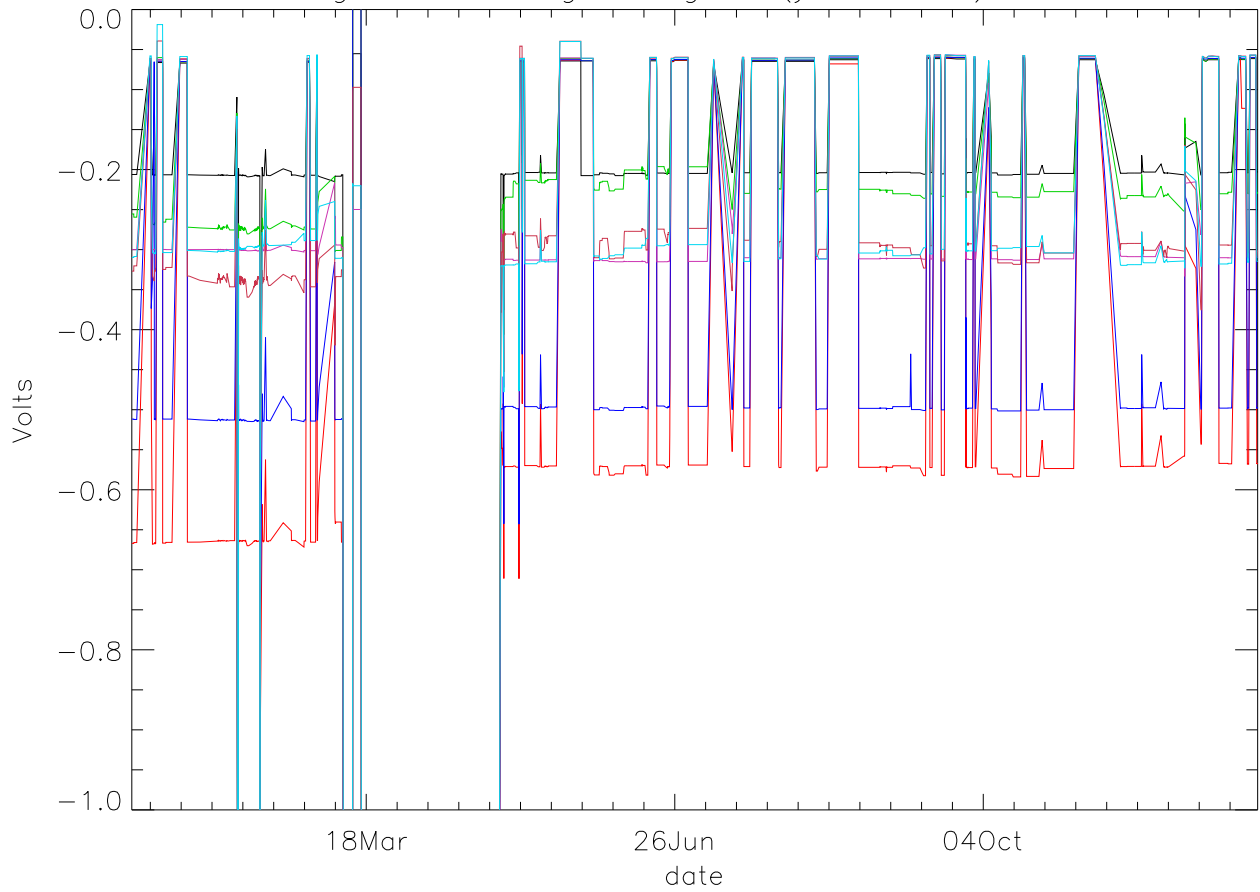

Vg:Gate Voltage. stage 1 (year 2015) PoIA

bm0 bm1 bm2 bm3 bm4 bm5 bm6

Vg:Gate Voltage. stage 1 (year 2015) PoIB

Vg:Gate Voltage. stage 2 (year 2015) PoIA

bm0 bm1 bm2 bm3 bm4 bm5 bm6

Vg:Gate Voltage. stage 2 (year 2015) PoIB

Vg:Gate Voltage. stage 3 (year 2015) PoIA

bm0 bm1 bm2 bm3 bm4 bm5 bm6

Vg:Gate Voltage. stage 3 (year 2015) PoIB