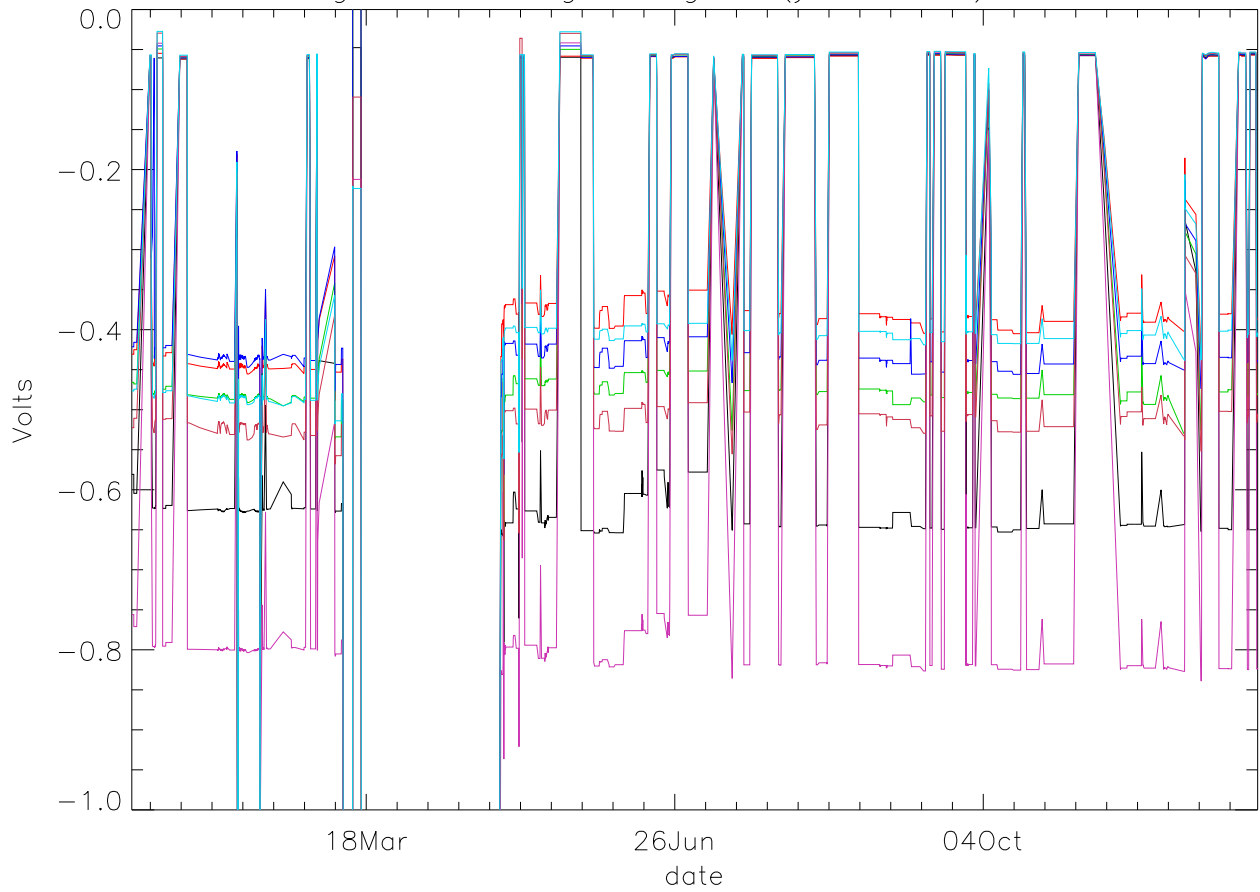

Vg:Gate Voltage. stage 1 (year 2015) PoIA

bm0 bm1 bm2 bm3 bm4 bm5 bm6

Vg:Gate Voltage. stage 1 (year 2015) PoIB

Vg:Gate Voltage. stage 2 (year 2015) PoIA

bm0 bm1 bm2 bm3 bm4 bm5 bm6

Vg:Gate Voltage. stage 2 (year 2015) PoIB

Vg:Gate Voltage. stage 3 (year 2015) PoIA

bm0 bm1 bm2 bm3 bm4 bm5 bm6

Vg:Gate Voltage. stage 3 (year 2015) PoIB