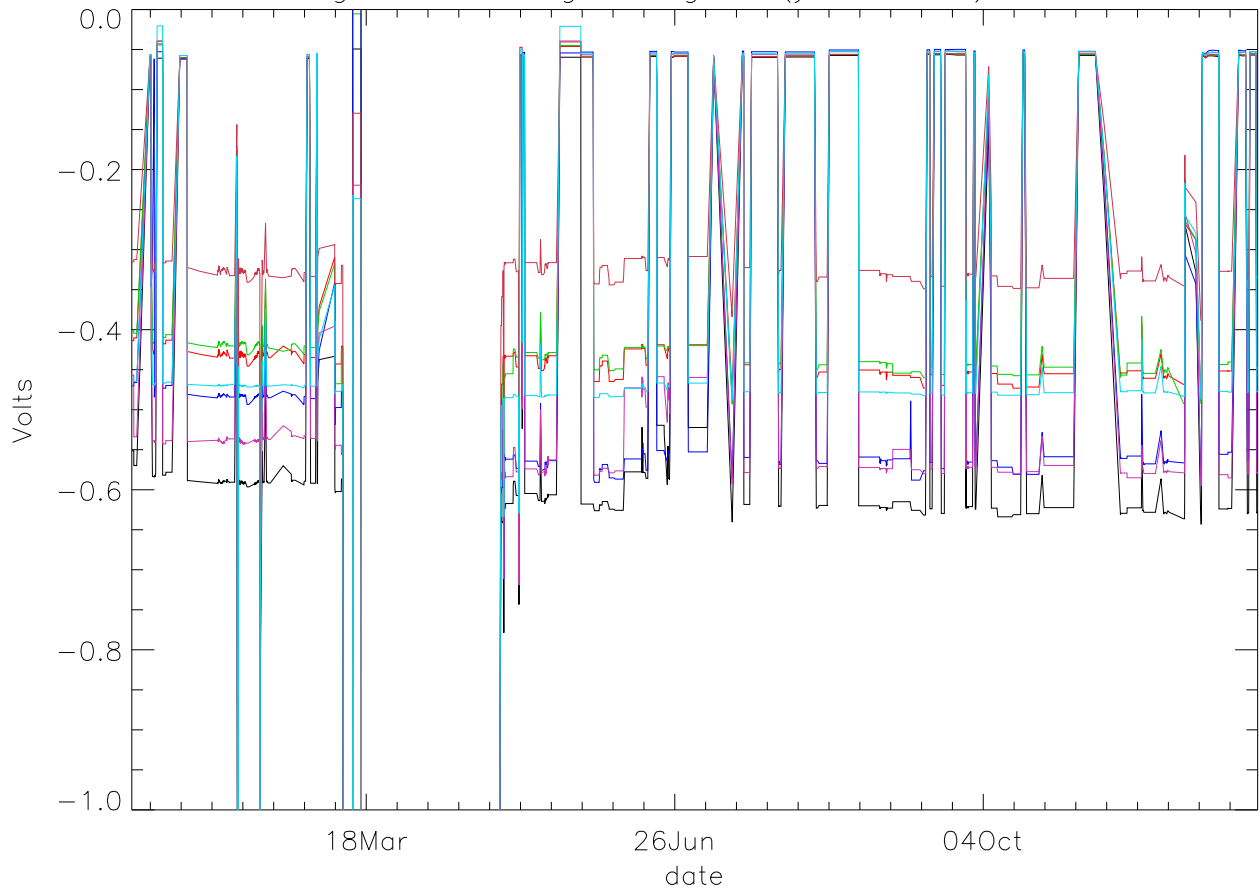

Vg:Gate Voltage. stage 1 (year 2015) PoIA

bm0 bm1 bm2 bm3 bm4 bm5 bm6

Vg:Gate Voltage. stage 1 (year 2015) PoIB

Vg:Gate Voltage. stage 2 (year 2015) PoIA

bm0 bm1 bm2 bm3 bm4 bm5 bm6

Vg:Gate Voltage. stage 2 (year 2015) PoIB

Vg:Gate Voltage. stage 3 (year 2015) PoIA

bm0 bm1 bm2 bm3 bm4 bm5 bm6

Vg:Gate Voltage. stage 3 (year 2015) PoIB