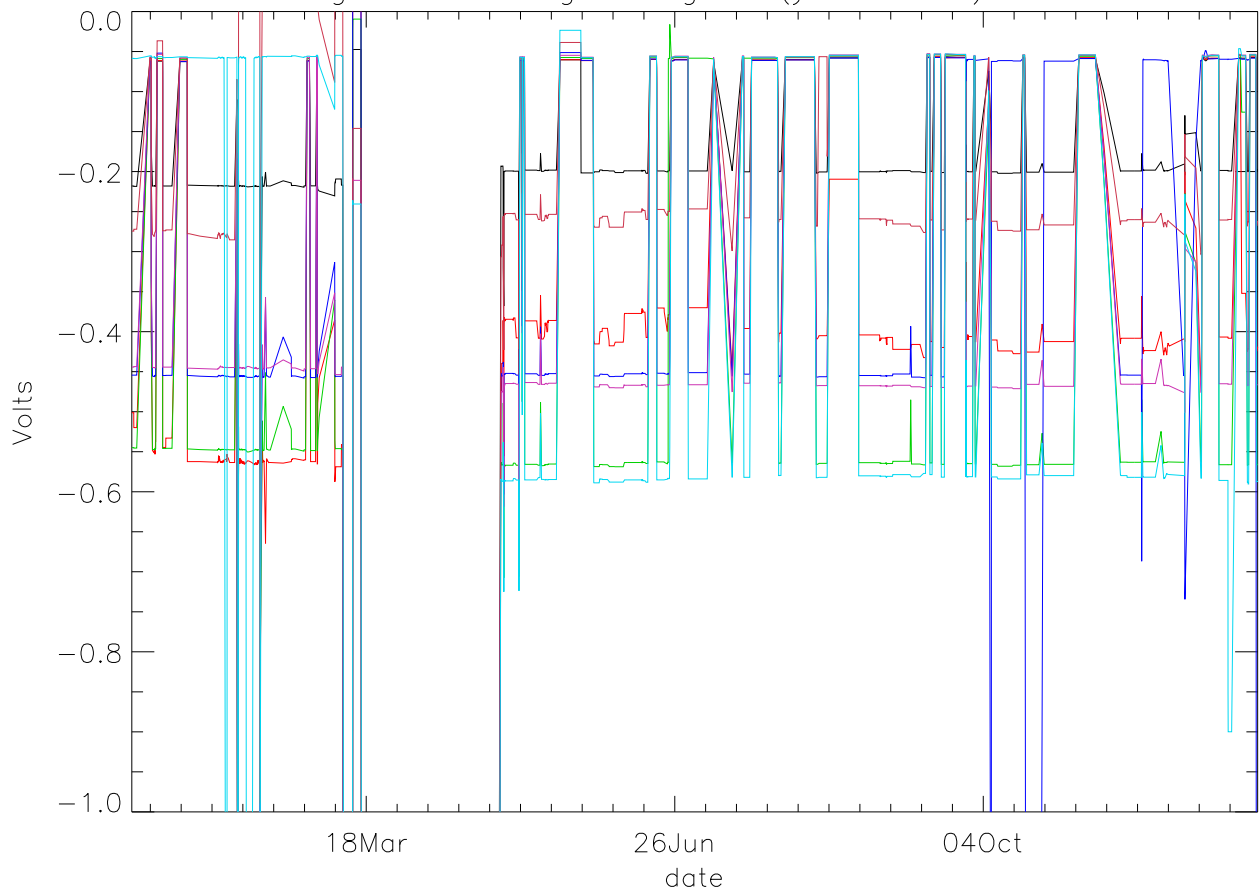

Vg:Gate Voltage. stage 1 (year 2015) PoIA

bm0 bm1 bm2 bm3 bm4 bm5 bm6

Vg:Gate Voltage. stage 1 (year 2015) PoIB

Vg:Gate Voltage. stage 2 (year 2015) PoIA

bm0 bm1 bm2 bm3 bm4 bm5 bm6

Vg:Gate Voltage. stage 2 (year 2015) PoIB

Vg:Gate Voltage. stage 3 (year 2015) PoIA

bm0 bm1 bm2 bm3 bm4 bm5 bm6

Vg:Gate Voltage. stage 3 (year 2015) PoIB