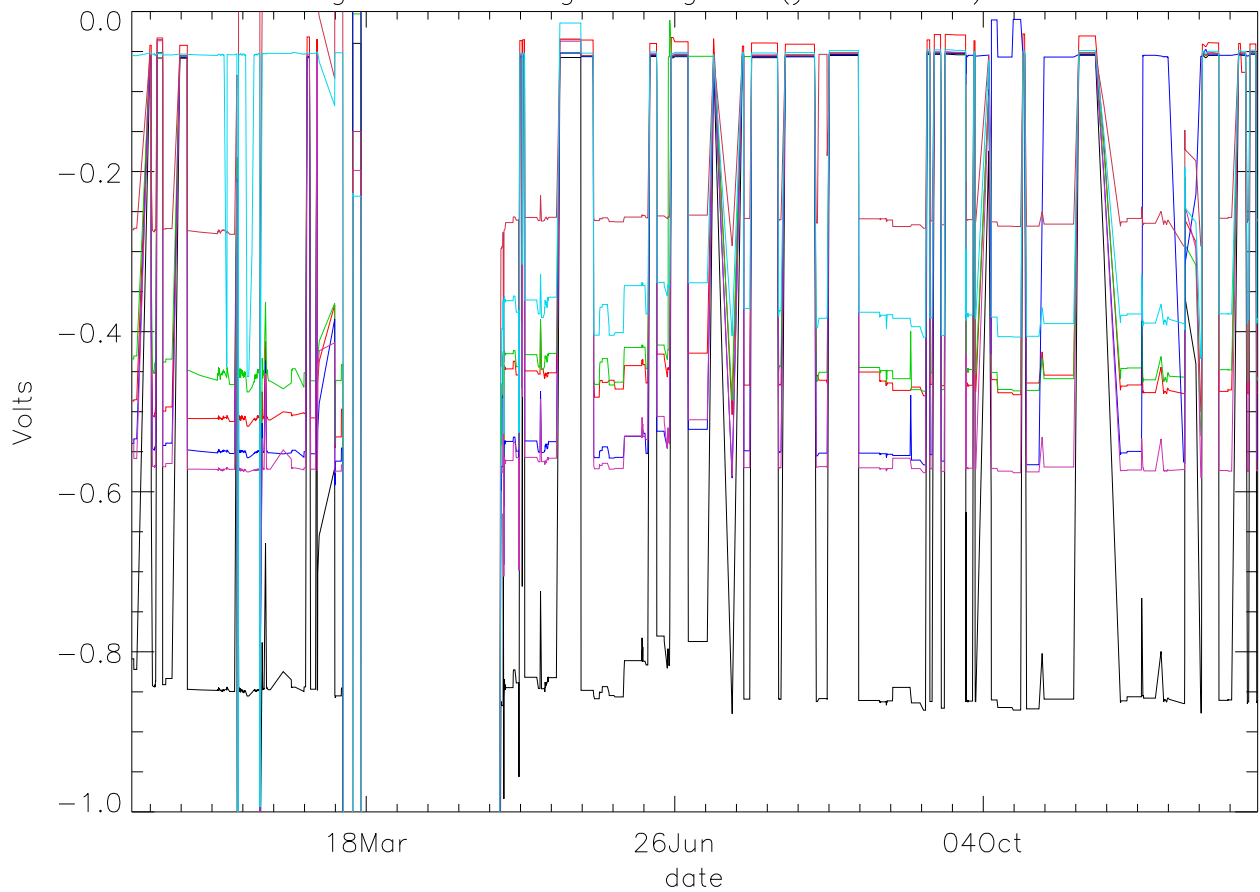

Vg:Gate Voltage. stage 1 (year 2015) PoIA

bm0 bm1 bm2 bm3 bm4 bm5 bm6

Vg:Gate Voltage. stage 1 (year 2015) PoIB

Vg:Gate Voltage. stage 2 (year 2015) PoIA

bm0 bm1 bm2 bm3 bm4 bm5 bm6

Vg:Gate Voltage. stage 2 (year 2015) PoIB

Vg:Gate Voltage. stage 3 (year 2015) PoIA

bm0 bm1 bm2 bm3 bm4 bm5 bm6

Vg:Gate Voltage. stage 3 (year 2015) PoIB