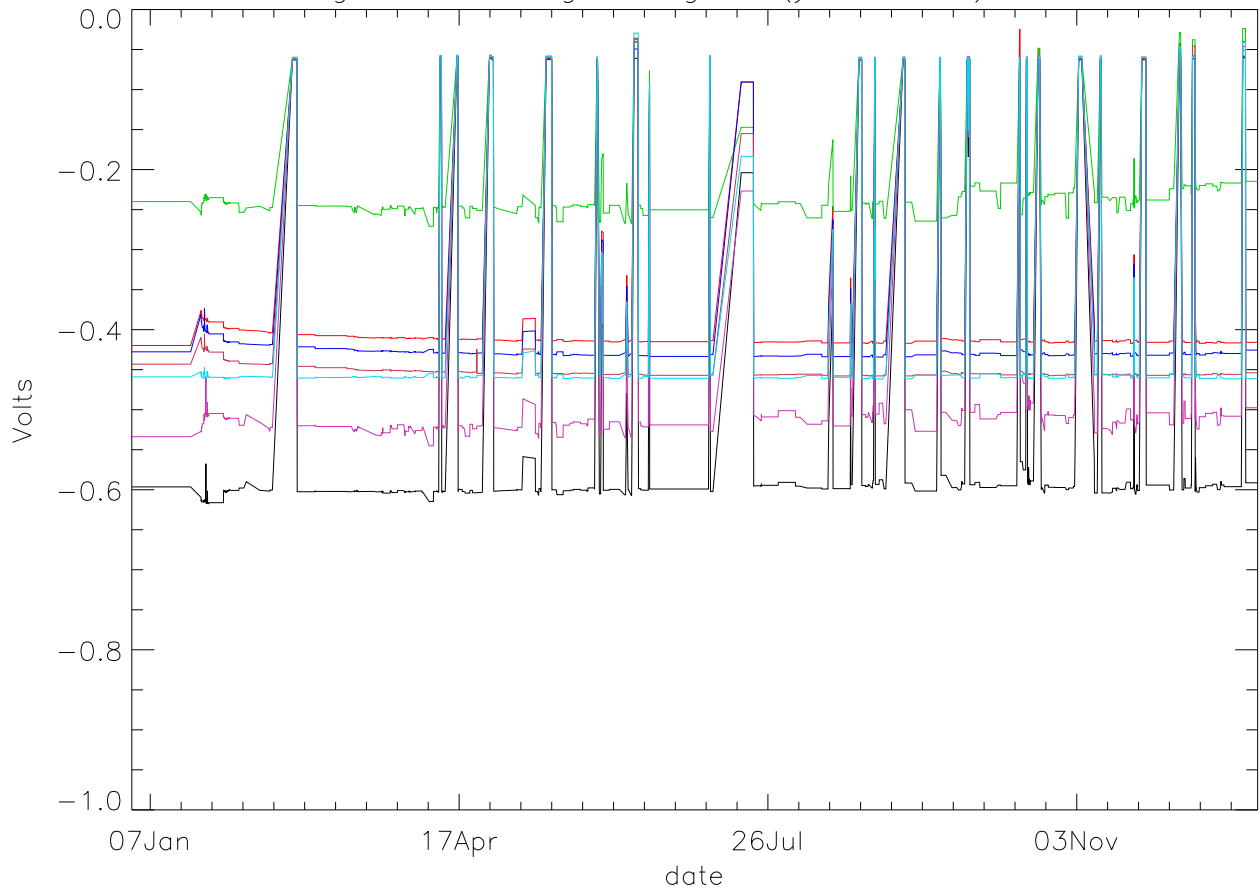

Vg:Gate Voltage. stage 1 (year 2013) PoIA

bm0 bm1 bm2 bm3 bm4 bm5 bm6

Vg:Gate Voltage. stage 1 (year 2013) PoIB

Vg:Gate Voltage. stage 2 (year 2013) PoIA

bm0 bm1 bm2 bm3 bm4 bm5 bm6

Vg:Gate Voltage. stage 2 (year 2013) PoIB

Vg:Gate Voltage. stage 3 (year 2013) PoIA

bm0 bm1 bm2 bm3 bm4 bm5 bm6

Vg:Gate Voltage. stage 3 (year 2013) PoIB