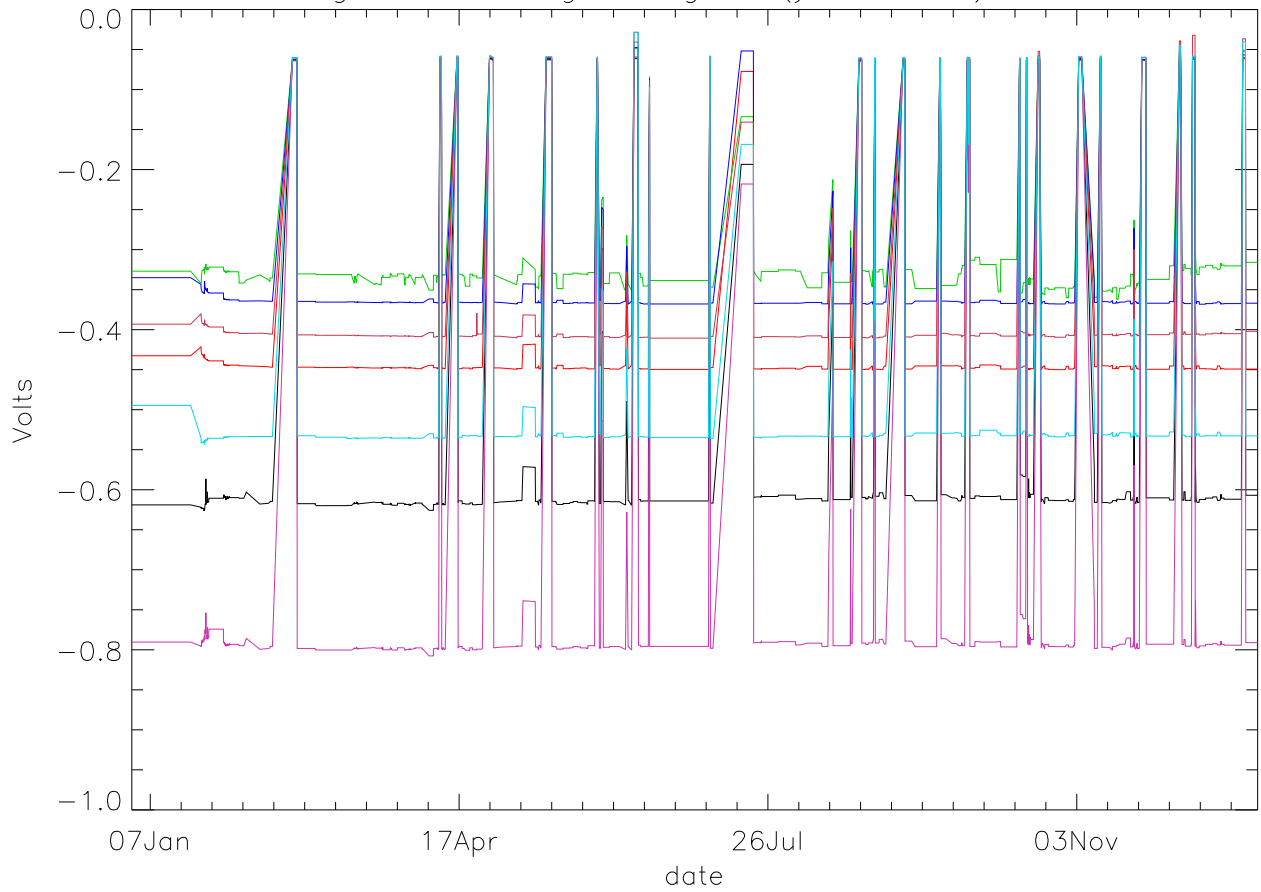

Vg:Gate Voltage. stage 1 (year 2013) PoIA

bm0 bm1 bm2 bm3 bm4 bm5 bm6

Vg:Gate Voltage. stage 1 (year 2013) PoIB

Vg:Gate Voltage. stage 2 (year 2013) PoIA

bm0 bm1 bm2 bm3 bm4 bm5 bm6

Vg:Gate Voltage. stage 2 (year 2013) PoIB

Vg:Gate Voltage. stage 3 (year 2013) PoIA

bm0 bm1 bm2 bm3 bm4 bm5 bm6

Vg:Gate Voltage. stage 3 (year 2013) PoIB