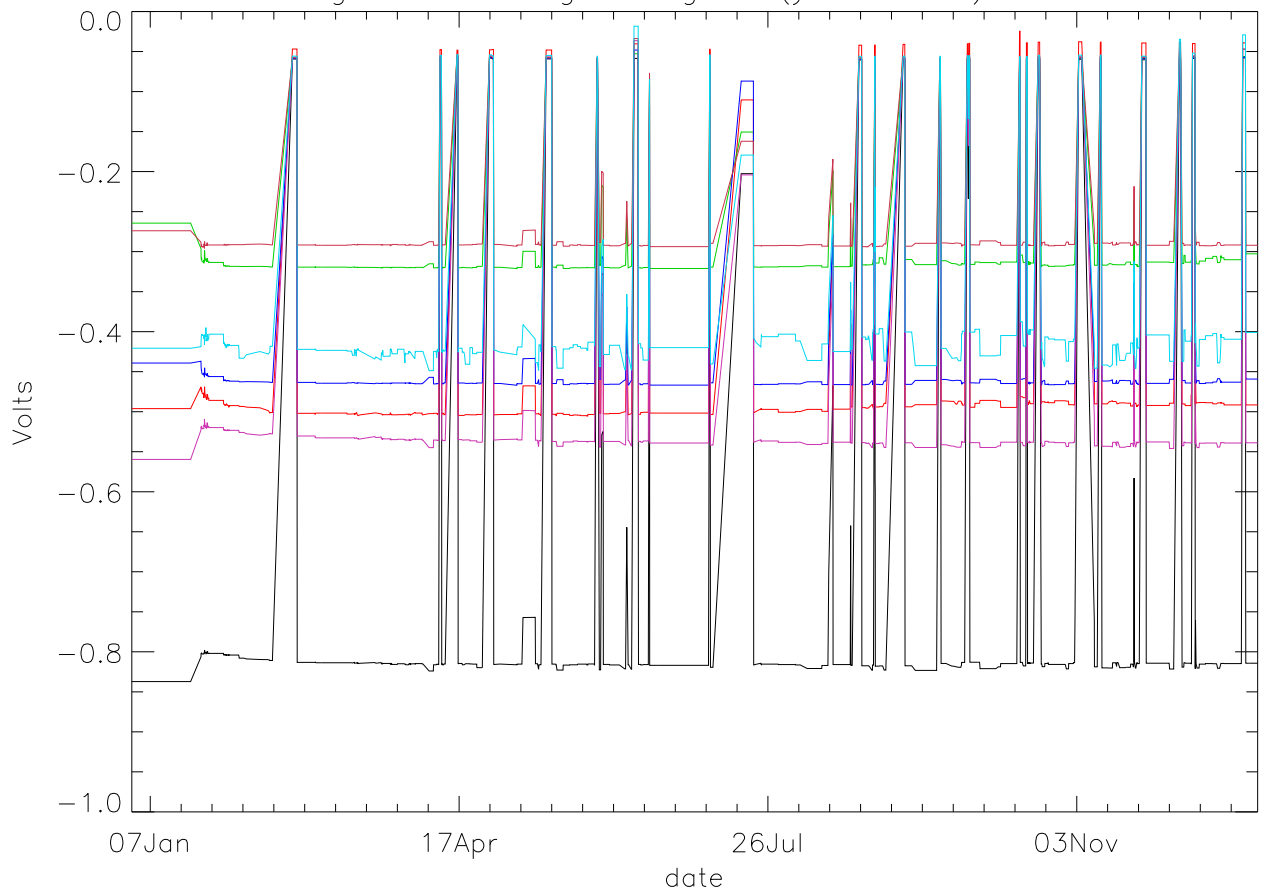

Vg:Gate Voltage. stage 1 (year 2013) PoIA

bm0 bm1 bm2 bm3 bm4 bm5 bm6

Vg:Gate Voltage. stage 1 (year 2013) PoIB

Vg:Gate Voltage. stage 2 (year 2013) PoIA

bm0 bm1 bm2 bm3 bm4 bm5 bm6

Vg:Gate Voltage. stage 2 (year 2013) PoIB

Vg:Gate Voltage. stage 3 (year 2013) PoIA

bm0 bm1 bm2 bm3 bm4 bm5 bm6

Vg:Gate Voltage. stage 3 (year 2013) PoIB