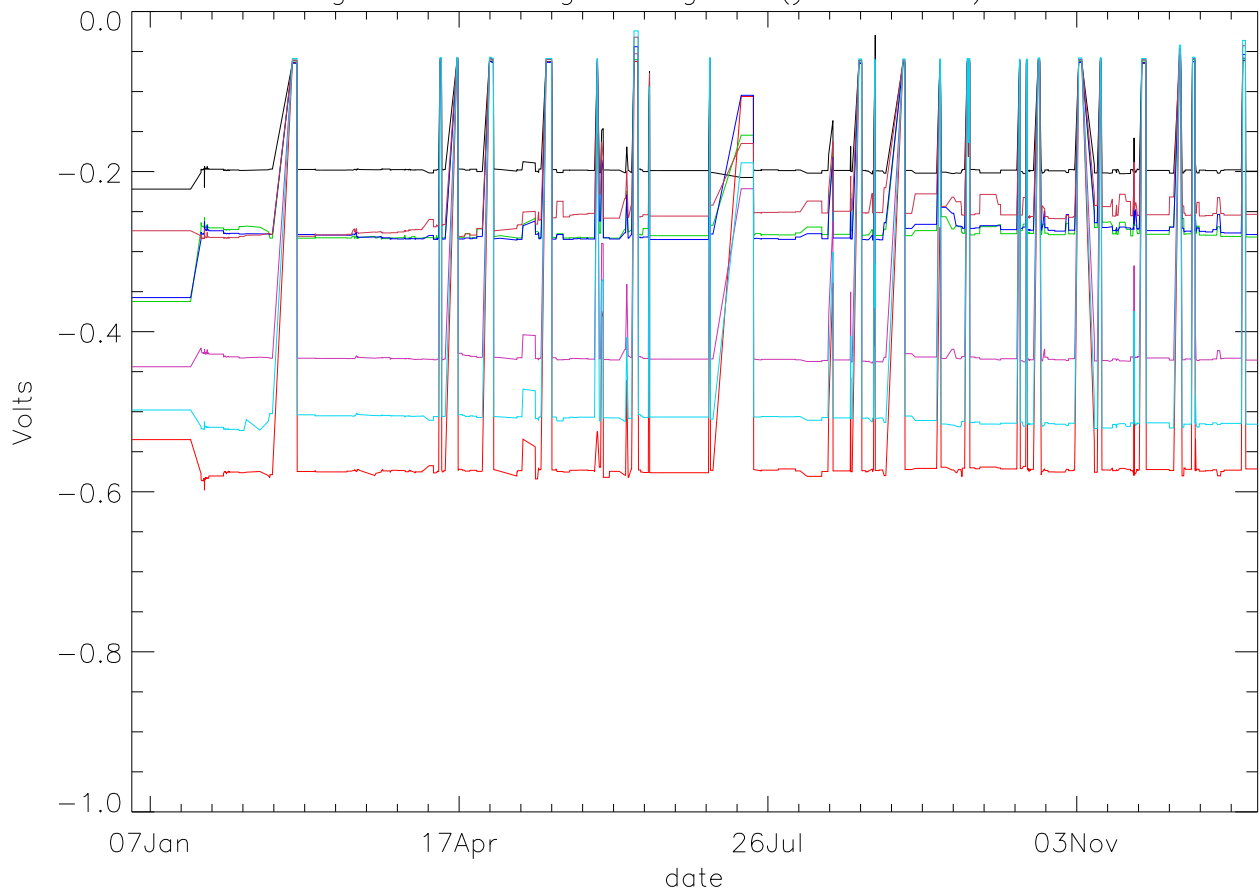

Vg:Gate Voltage. stage 1 (year 2013) PoIA

bm0 bm1 bm2 bm3 bm4 bm5 bm6

Vg:Gate Voltage. stage 1 (year 2013) PoIB

Vg:Gate Voltage. stage 2 (year 2013) PoIA

bm0 bm1 bm2 bm3 bm4 bm5 bm6

Vg:Gate Voltage. stage 2 (year 2013) PoIB

Vg:Gate Voltage. stage 3 (year 2013) PoIA

bm0 bm1 bm2 bm3 bm4 bm5 bm6

Vg:Gate Voltage. stage 3 (year 2013) PoIB