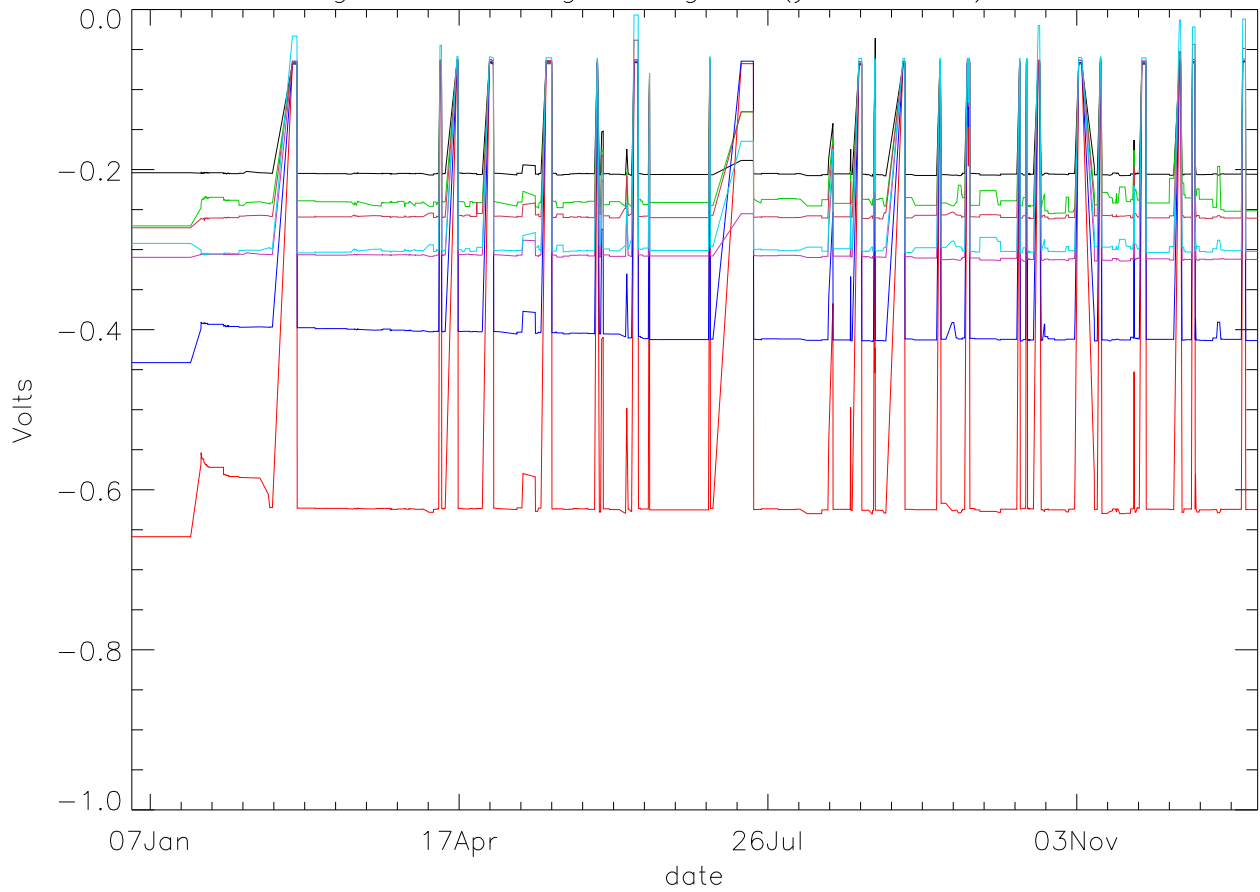

Vg:Gate Voltage. stage 1 (year 2013) PoIA

bm0 bm1 bm2 bm3 bm4 bm5 bm6

Vg:Gate Voltage. stage 1 (year 2013) PoIB

Vg:Gate Voltage. stage 2 (year 2013) PoIA

bm0 bm1 bm2 bm3 bm4 bm5 bm6

Vg:Gate Voltage. stage 2 (year 2013) PoIB

Vg:Gate Voltage. stage 3 (year 2013) PoIA

bm0 bm1 bm2 bm3 bm4 bm5 bm6

Vg:Gate Voltage. stage 3 (year 2013) PoIB