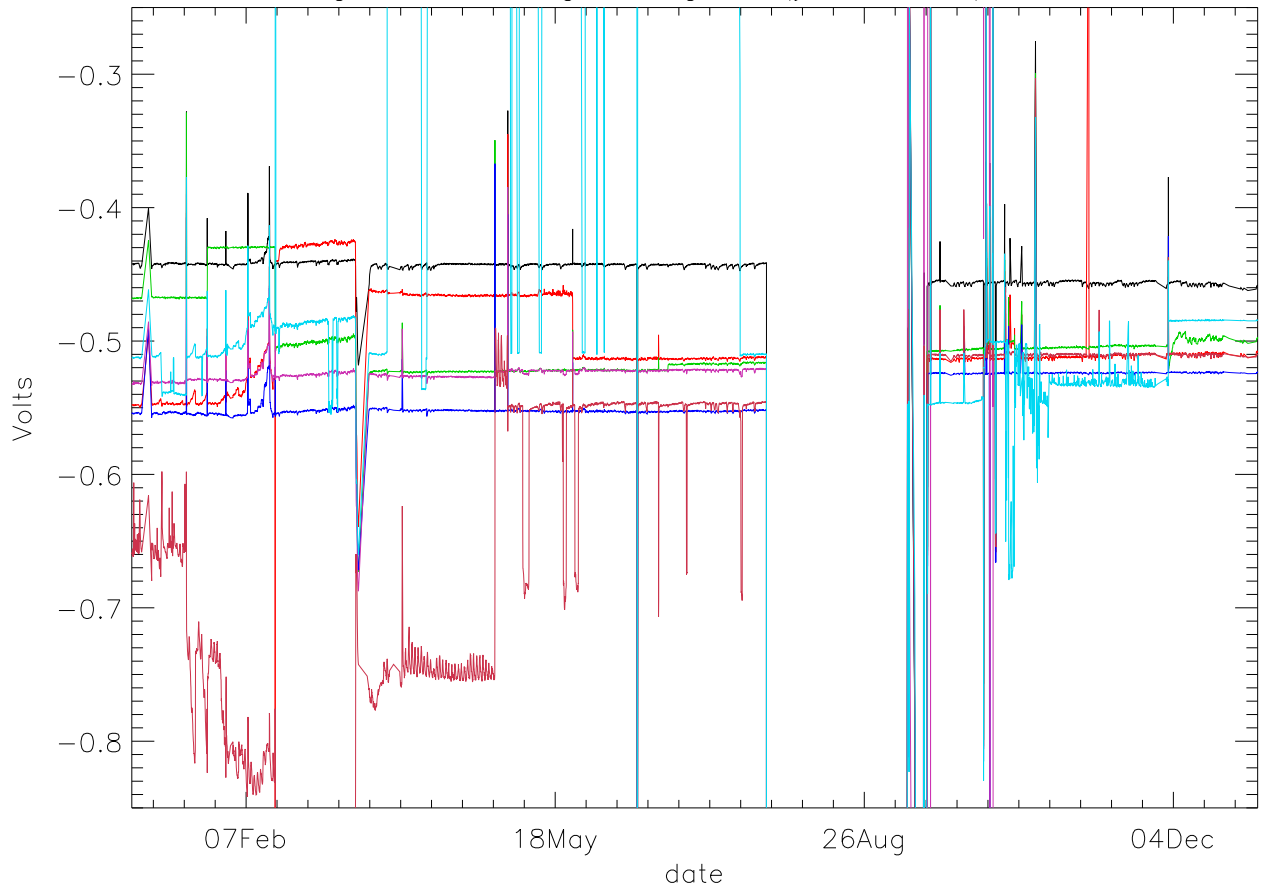

Vg:Gate Voltage. stage 1 (year 2011) PoIA

bm0 bm1 bm2 bm3 bm4 bm5 bm6

Vg:Gate Voltage. stage 1 (year 2011) PoIB

Vg:Gate Voltage. stage 2 (year 2011) PoIA

bm0 bm1 bm2 bm3 bm4 bm5 bm6

Vg:Gate Voltage. stage 2 (year 2011) PoIB

Vg:Gate Voltage. stage 3 (year 2011) PoIA

bm0 bm1 bm2 bm3 bm4 bm5 bm6

Vg:Gate Voltage. stage 3 (year 2011) PoIB