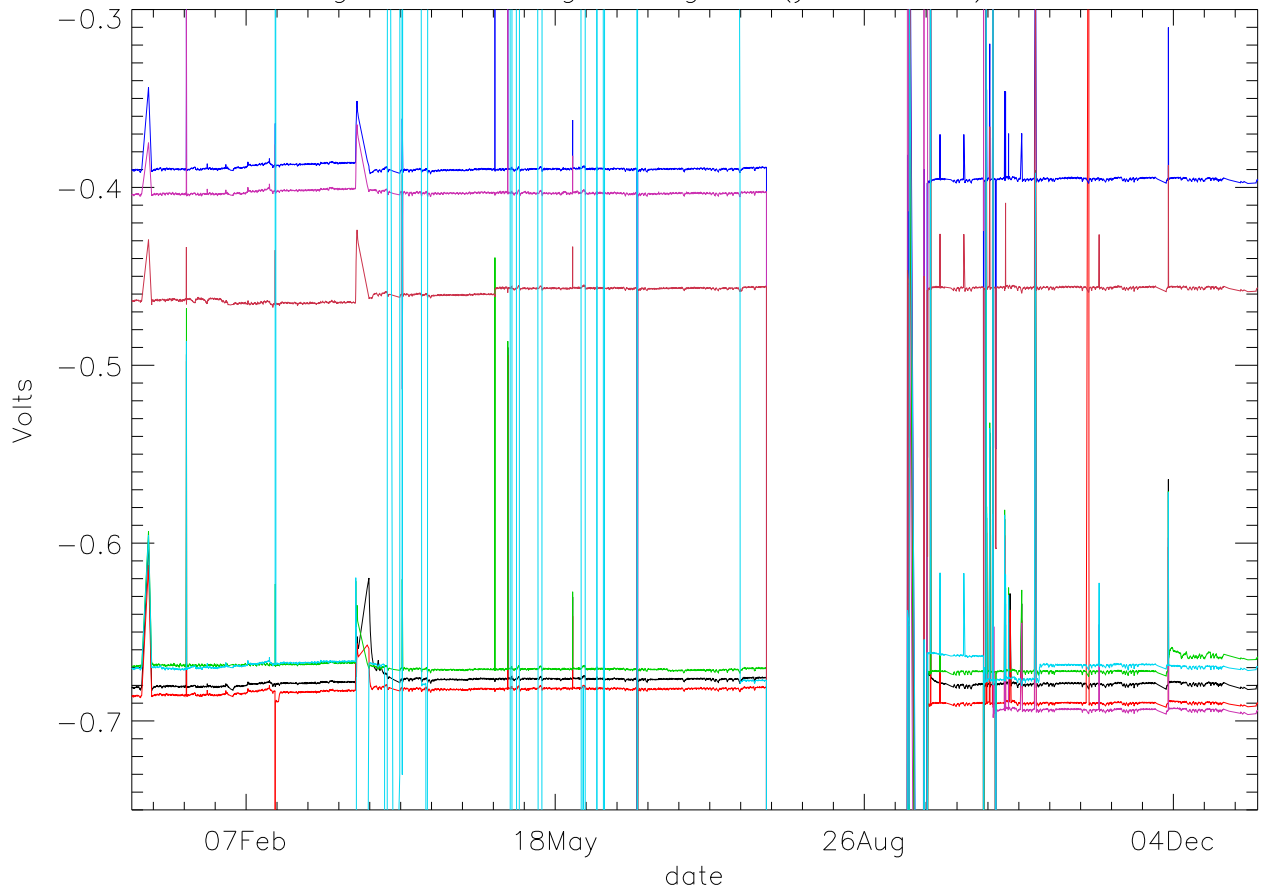

Vg:Gate Voltage. stage 1 (year 2011) PoIA

bm0 bm1 bm2 bm3 bm4 bm5 bm6

Vg:Gate Voltage. stage 1 (year 2011) PoIB

Vg:Gate Voltage. stage 2 (year 2011) PoIA

bm0 bm1 bm2 bm3 bm4 bm5 bm6

Vg:Gate Voltage. stage 2 (year 2011) PoIB

Vg:Gate Voltage. stage 3 (year 2011) PoIA

bm0 bm1 bm2 bm3 bm4 bm5 bm6

Vg:Gate Voltage. stage 3 (year 2011) PoIB