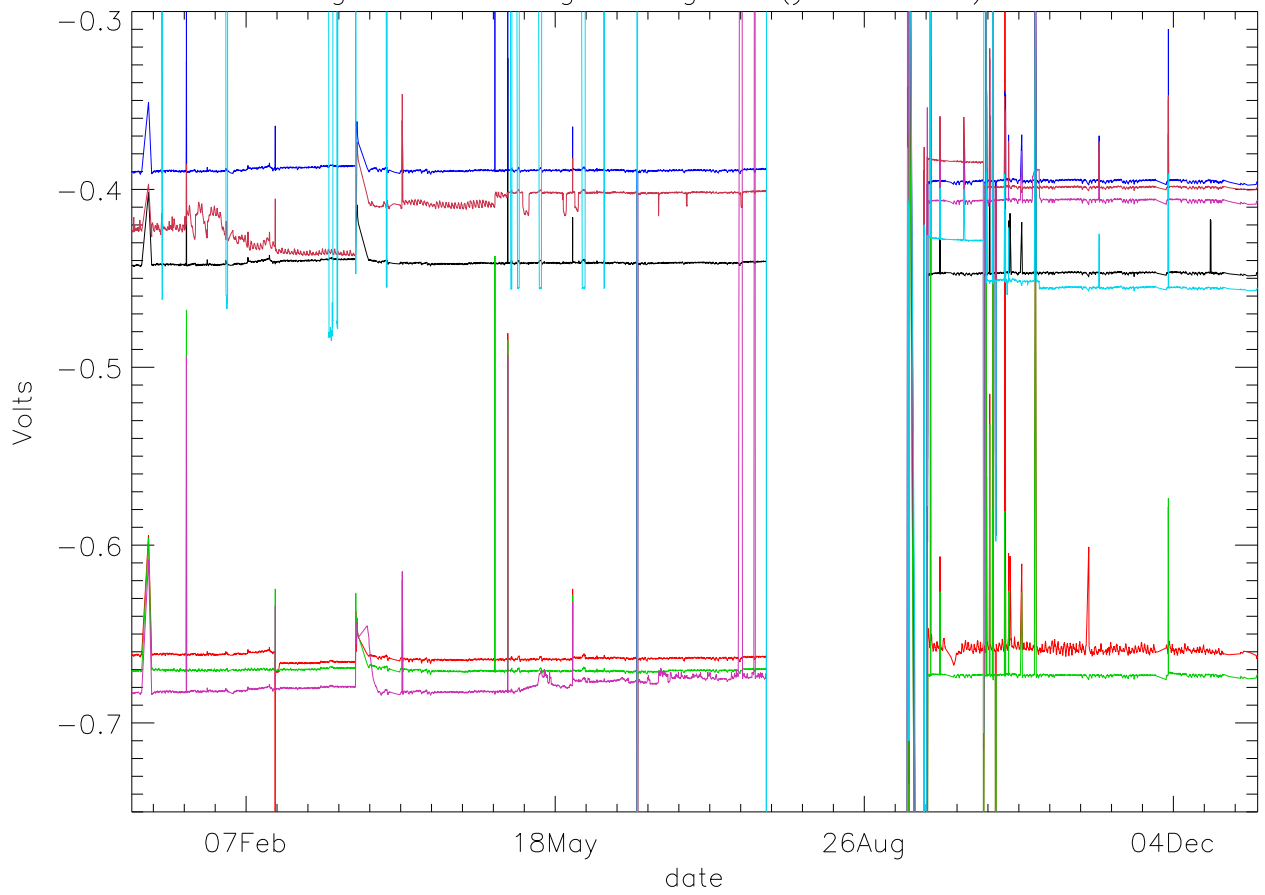

Vg:Gate Voltage. stage 1 (year 2011) PoIA

bm0 bm1 bm2 bm3 bm4 bm5 bm6

Vg:Gate Voltage. stage 1 (year 2011) PoIB

Vg:Gate Voltage. stage 2 (year 2011) PoIA

bm0 bm1 bm2 bm3 bm4 bm5 bm6

Vg:Gate Voltage. stage 2 (year 2011) PoIB

Vg:Gate Voltage. stage 3 (year 2011) PoIA

bm0 bm1 bm2 bm3 bm4 bm5 bm6

Vg:Gate Voltage. stage 3 (year 2011) PoIB