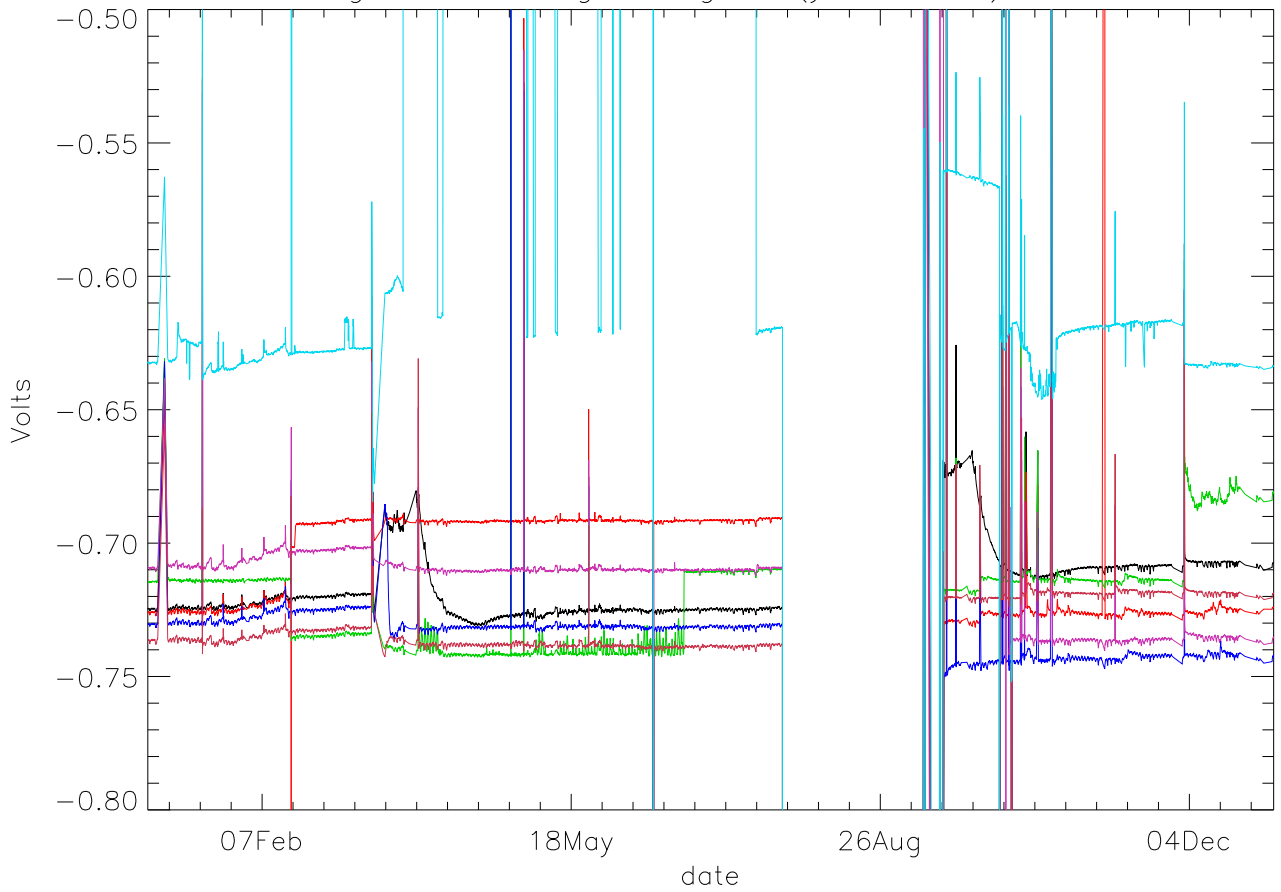

Vg:Gate Voltage. stage 1 (year 2011) PoIA

bm0 bm1 bm2 bm3 bm4 bm5 bm6

Vg:Gate Voltage. stage 1 (year 2011) PoIB

Vg:Gate Voltage. stage 2 (year 2011) PoIA

bm0 bm1 bm2 bm3 bm4 bm5 bm6

Vg:Gate Voltage. stage 2 (year 2011) PoIB

Vg:Gate Voltage. stage 3 (year 2011) PoIA

bm0 bm1 bm2 bm3 bm4 bm5 bm6

Vg:Gate Voltage. stage 3 (year 2011) PoIB