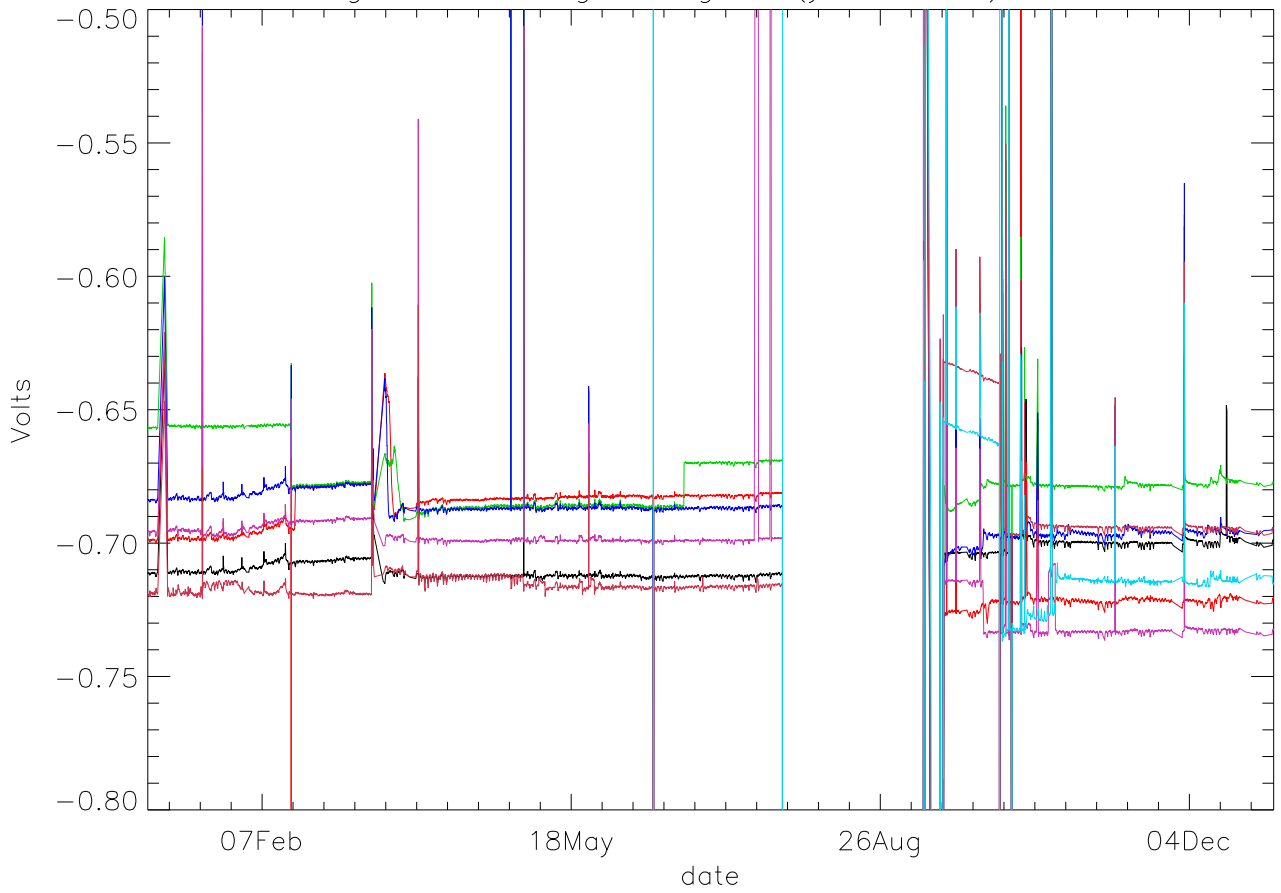

Vg:Gate Voltage. stage 1 (year 2011) PoIA

bm0 bm1 bm2 bm3 bm4 bm5 bm6

Vg:Gate Voltage. stage 1 (year 2011) PoIB

Vg:Gate Voltage. stage 2 (year 2011) PoIA

bm0 bm1 bm2 bm3 bm4 bm5 bm6

Vg:Gate Voltage. stage 2 (year 2011) PoIB

Vg:Gate Voltage. stage 3 (year 2011) PoIA

bm0 bm1 bm2 bm3 bm4 bm5 bm6

Vg:Gate Voltage. stage 3 (year 2011) PoIB