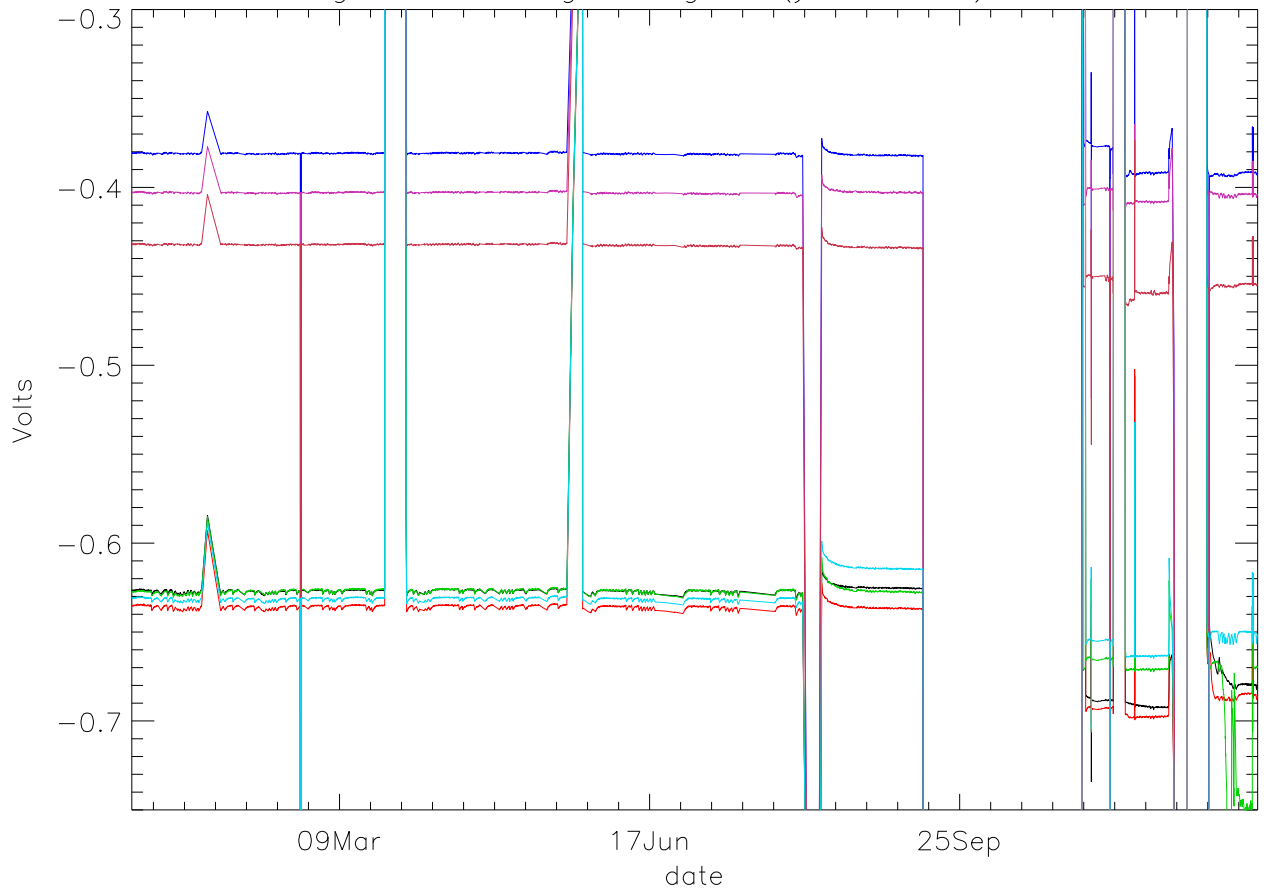

Vg:Gate Voltage. stage 1 (year 2009) PoIA

bm0 bm1 bm2 bm3 bm4 bm5 bm6

Vg:Gate Voltage. stage 1 (year 2009) PoIB

Vg:Gate Voltage. stage 2 (year 2009) PoIA

bm0 bm1 bm2 bm3 bm4 bm5 bm6

Vg:Gate Voltage. stage 2 (year 2009) PoIB

Vg:Gate Voltage. stage 3 (year 2009) PoIA

bm0 bm1 bm2 bm3 bm4 bm5 bm6

Vg:Gate Voltage. stage 3 (year 2009) PoIB