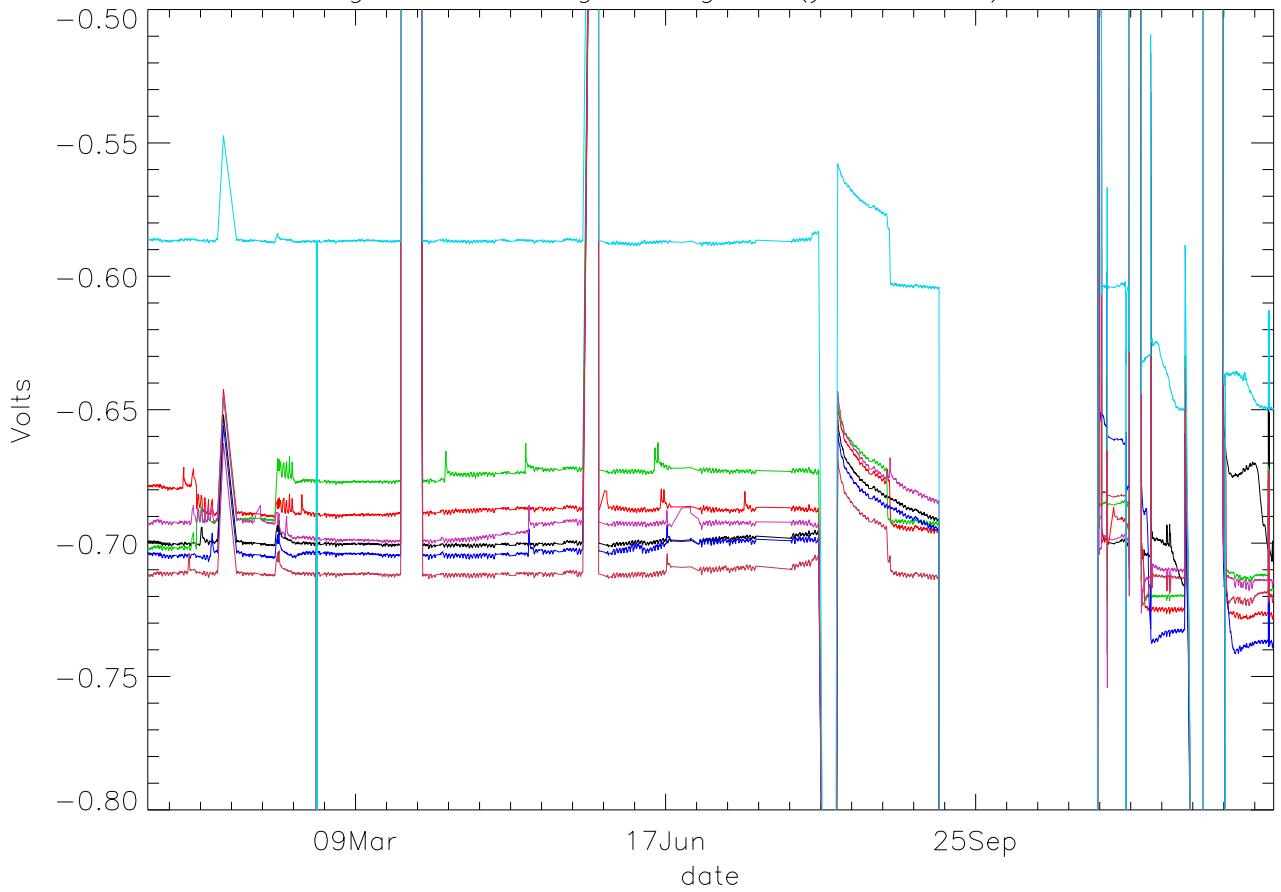

Vg:Gate Voltage. stage 1 (year 2009) PoIA

bm0 bm1 bm2 bm3 bm4 bm5 bm6

Vg:Gate Voltage. stage 1 (year 2009) PoIB

Vg:Gate Voltage. stage 2 (year 2009) PoIA

bm0 bm1 bm2 bm3 bm4 bm5 bm6

Vg:Gate Voltage. stage 2 (year 2009) PoIB

Vg:Gate Voltage. stage 3 (year 2009) PoIA

bm0 bm1 bm2 bm3 bm4 bm5 bm6

Vg:Gate Voltage. stage 3 (year 2009) PoIB