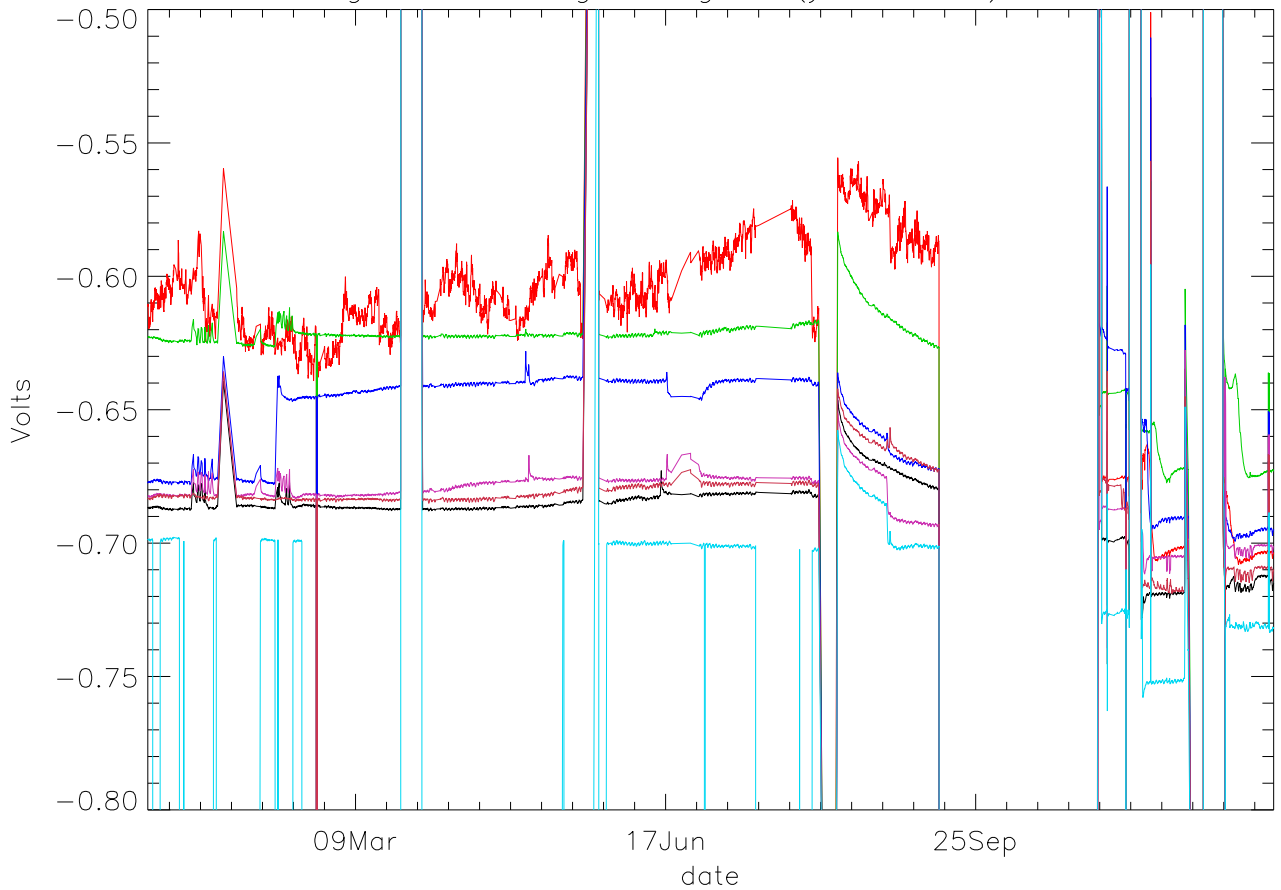

Vg:Gate Voltage. stage 1 (year 2009) PoIA

bm0 bm1 bm2 bm3 bm4 bm5 bm6

Vg:Gate Voltage. stage 1 (year 2009) PoIB

Vg:Gate Voltage. stage 2 (year 2009) PoIA

bm0 bm1 bm2 bm3 bm4 bm5 bm6

Vg:Gate Voltage. stage 2 (year 2009) PoIB

Vg:Gate Voltage. stage 3 (year 2009) PoIA

bm0 bm1 bm2 bm3 bm4 bm5 bm6

Vg:Gate Voltage. stage 3 (year 2009) PoIB