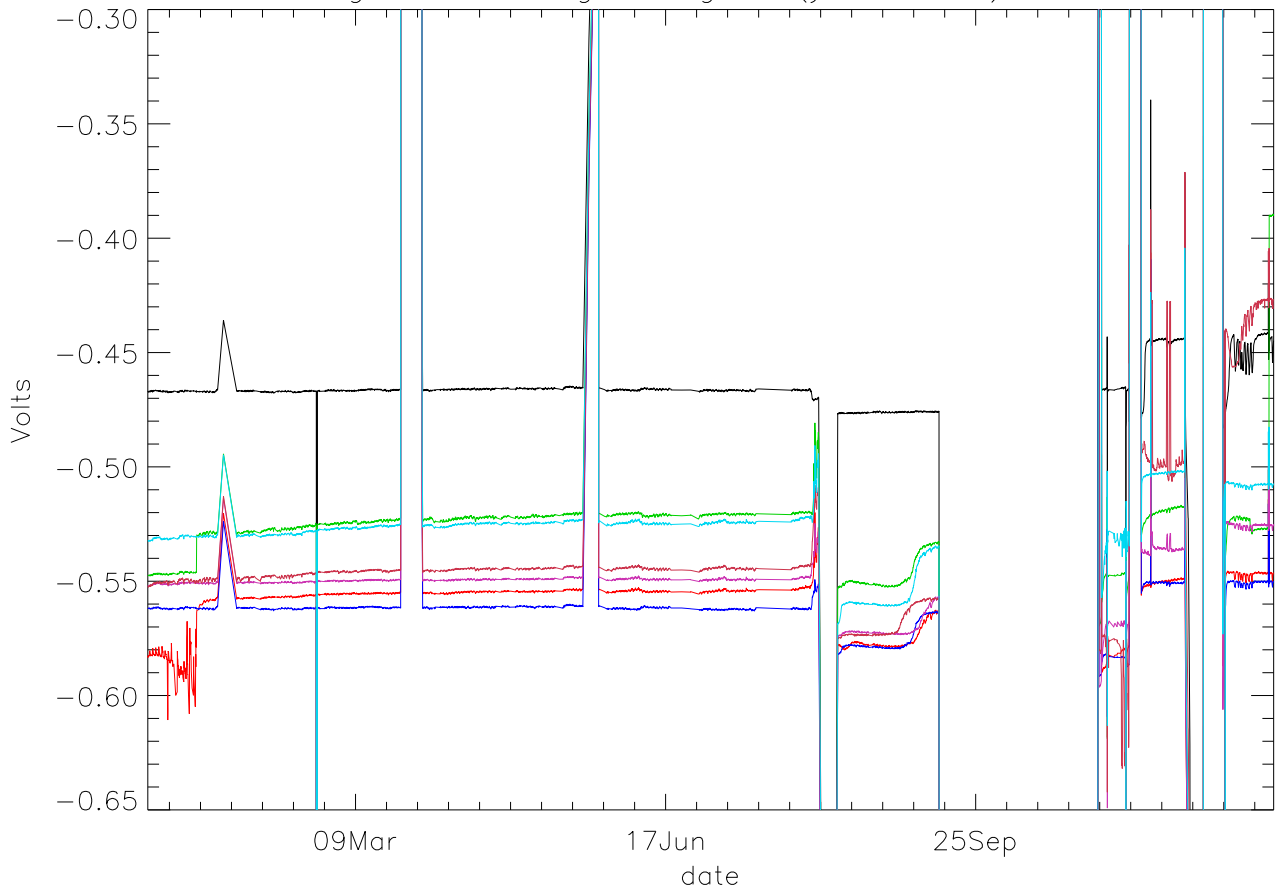

Vg:Gate Voltage. stage 1 (year 2009) PoIA

bm0 bm1 bm2 bm3 bm4 bm5 bm6

Vg:Gate Voltage. stage 1 (year 2009) PoIB

Vg:Gate Voltage. stage 2 (year 2009) PoIA

bm0 bm1 bm2 bm3 bm4 bm5 bm6

Vg:Gate Voltage. stage 2 (year 2009) PoIB

Vg:Gate Voltage. stage 3 (year 2009) PoIA

bm0 bm1 bm2 bm3 bm4 bm5 bm6

Vg:Gate Voltage. stage 3 (year 2009) PoIB