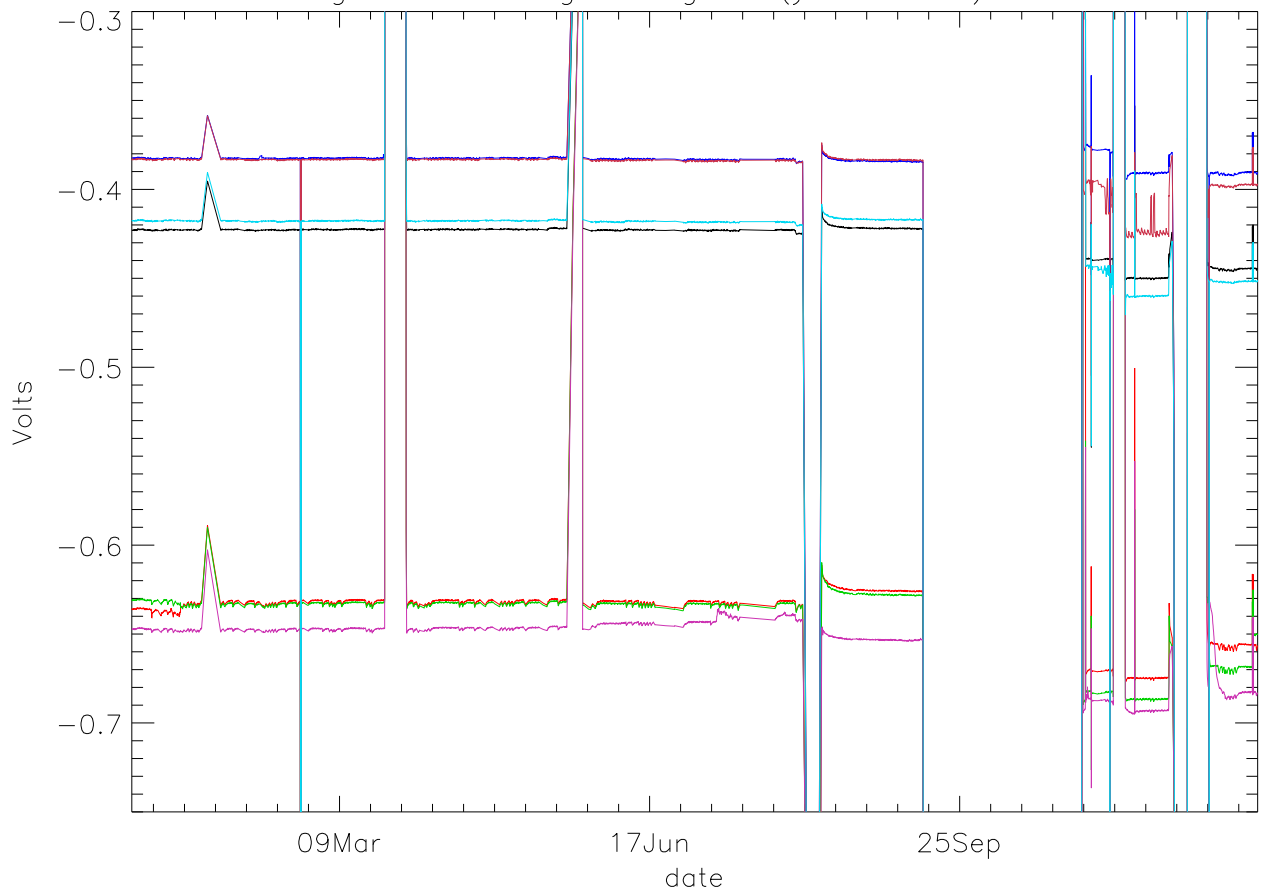

Vg:Gate Voltage. stage 1 (year 2009) PoIA

bm0 bm1 bm2 bm3 bm4 bm5 bm6

Vg:Gate Voltage. stage 1 (year 2009) PoIB

Vg:Gate Voltage. stage 2 (year 2009) PoIA

bm0 bm1 bm2 bm3 bm4 bm5 bm6

Vg:Gate Voltage. stage 2 (year 2009) PoIB

Vg:Gate Voltage. stage 3 (year 2009) PoIA

bm0 bm1 bm2 bm3 bm4 bm5 bm6

Vg:Gate Voltage. stage 3 (year 2009) PoIB