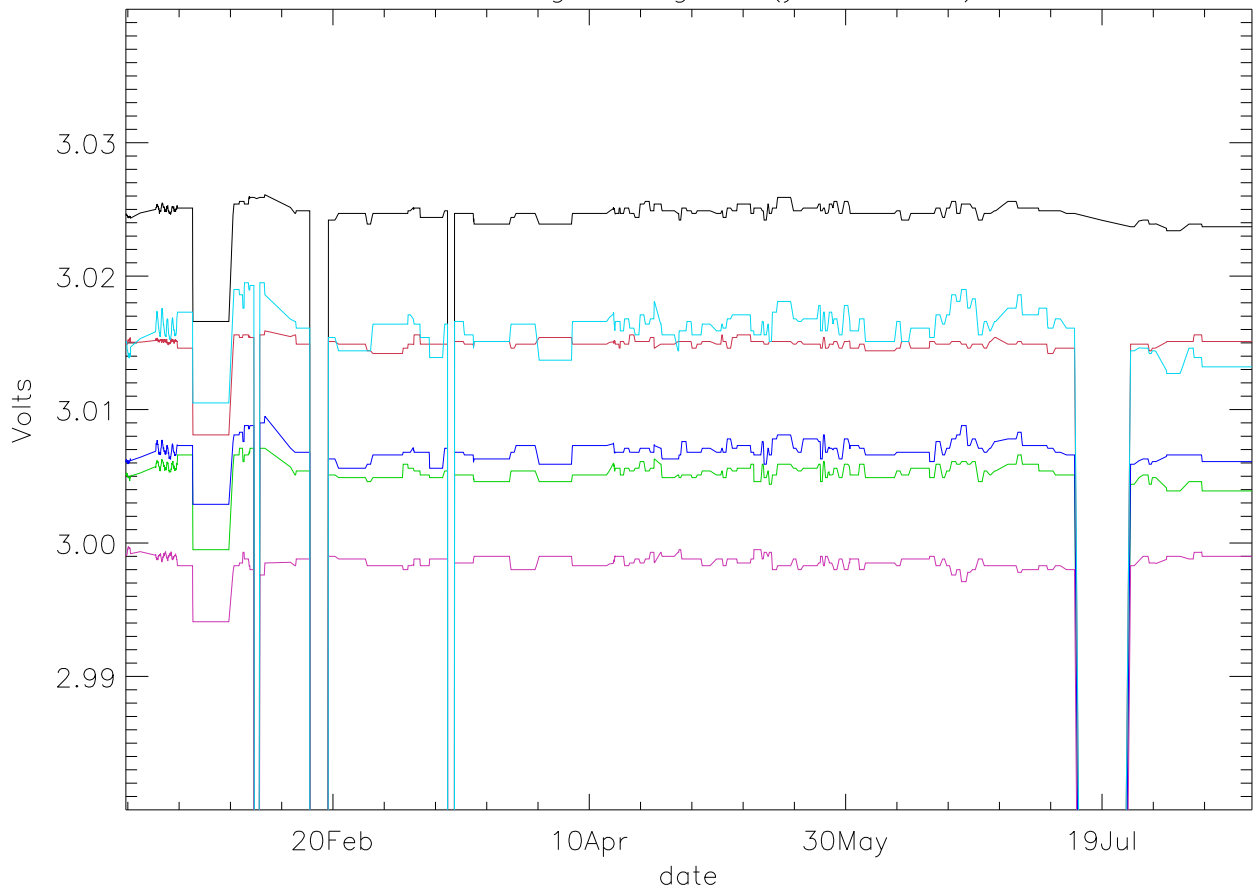

Vd:Drain Voltage. stage 1 (year 2020) PoIA

bm0 bm1 bm2 bm3 bm4 bm5 bm6

Vd:Drain Voltage. stage 1 (year 2020) PoIB

Vd:Drain Voltage. stage 2 (year 2020) PoIA

bm0 bm1 bm2 bm3 bm4 bm5 bm6

Vd:Drain Voltage. stage 2 (year 2020) PoIB

Vd:Drain Voltage. stage 3 (year 2020) PoIA

bm0 bm1 bm2 bm3 bm4 bm5 bm6

Vd:Drain Voltage. stage 3 (year 2020) PoIB