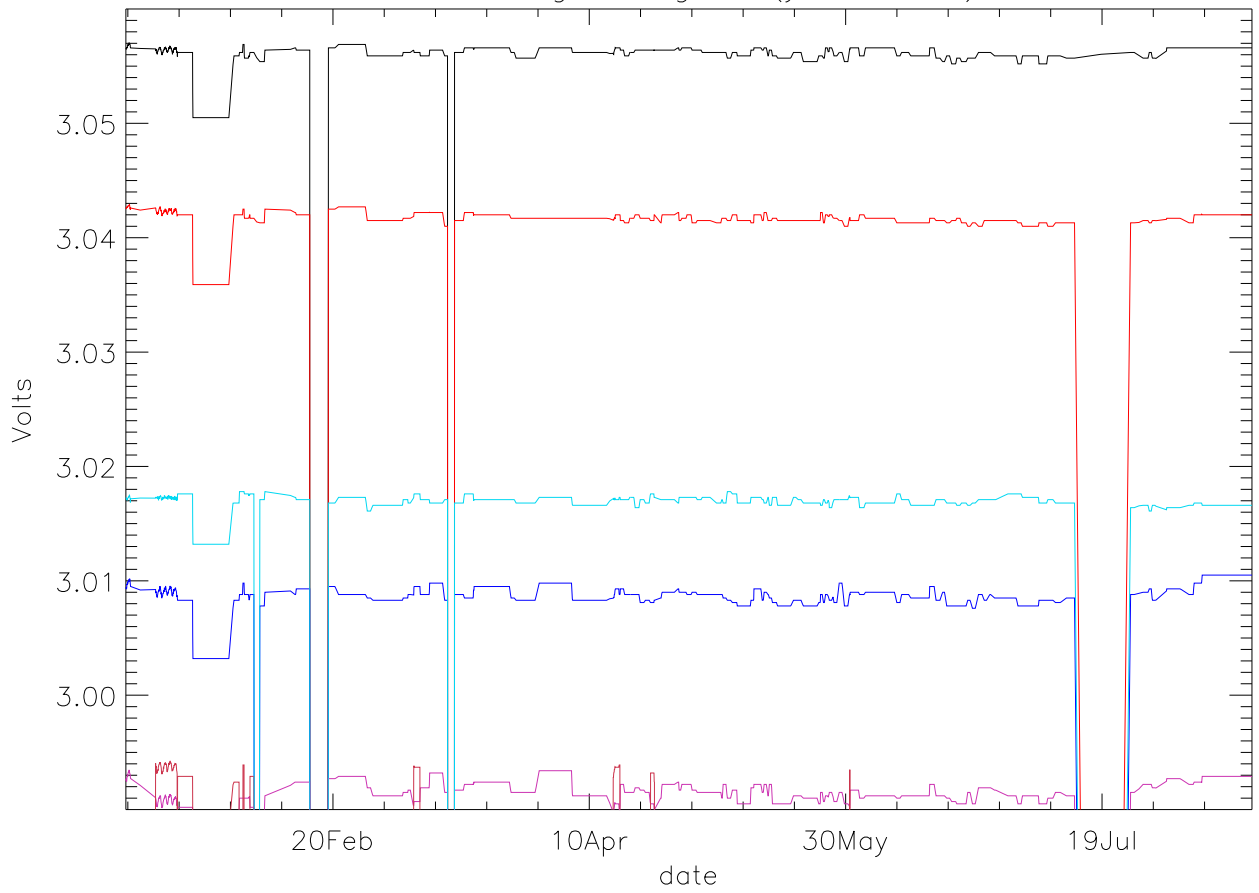

Vd:Drain Voltage. stage 1 (year 2020) PoIA

bm0 bm1 bm2 bm3 bm4 bm5 bm6

Vd:Drain Voltage. stage 1 (year 2020) PoIB

Vd:Drain Voltage. stage 2 (year 2020) PoIA

bm0 bm1 bm2 bm3 bm4 bm5 bm6

Vd:Drain Voltage. stage 2 (year 2020) PoIB

Vd:Drain Voltage. stage 3 (year 2020) PoIA

bm0 bm1 bm2 bm3 bm4 bm5 bm6

Vd:Drain Voltage. stage 3 (year 2020) PoIB