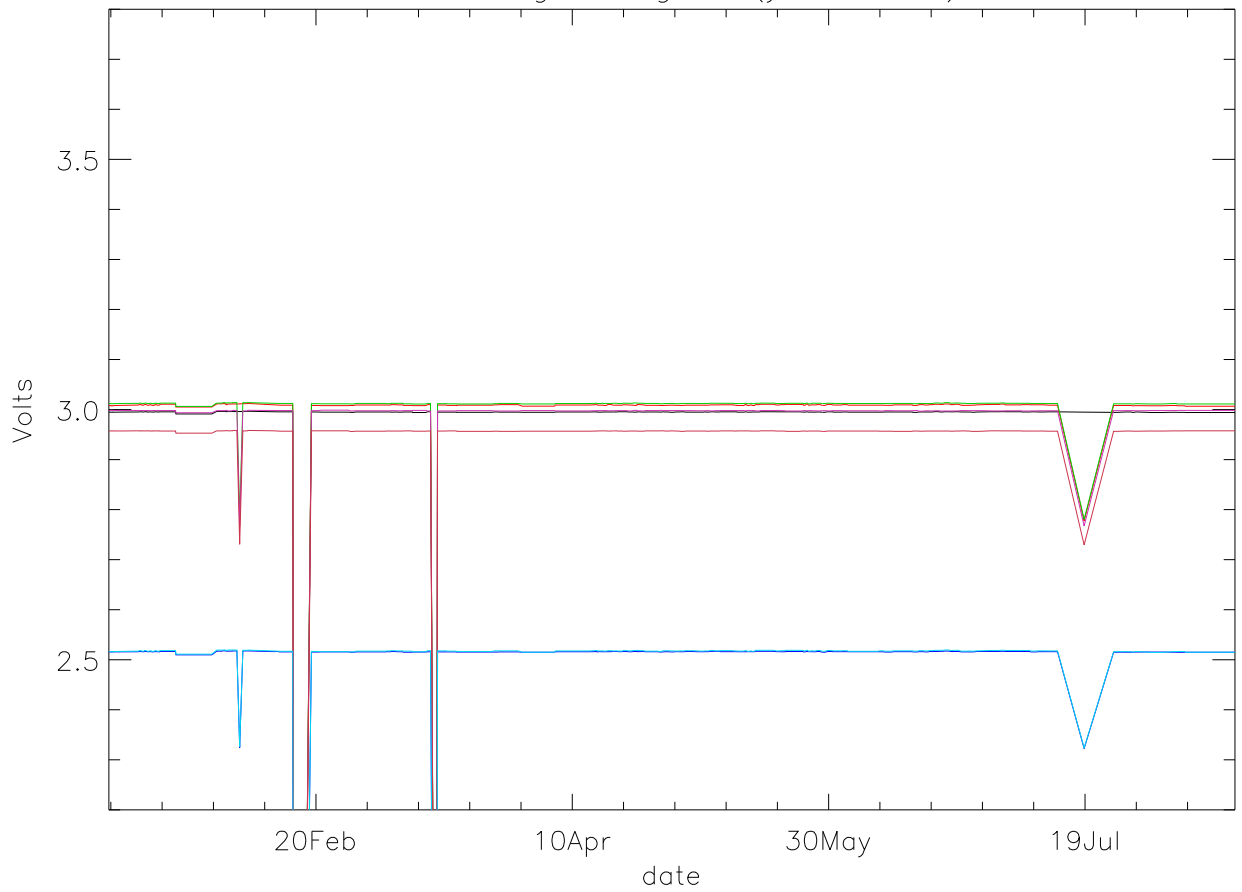

Vd:Drain Voltage. stage 1 (year 2020) PoIA

bm0 bm1 bm2 bm3 bm4 bm5 bm6

Vd:Drain Voltage. stage 1 (year 2020) PoIB

Vd:Drain Voltage. stage 2 (year 2020) PoIA

bm0 bm1 bm2 bm3 bm4 bm5 bm6

Vd:Drain Voltage. stage 2 (year 2020) PoIB

Vd:Drain Voltage. stage 3 (year 2020) PoIA

bm0 bm1 bm2 bm3 bm4 bm5 bm6

Vd:Drain Voltage. stage 3 (year 2020) PoIB