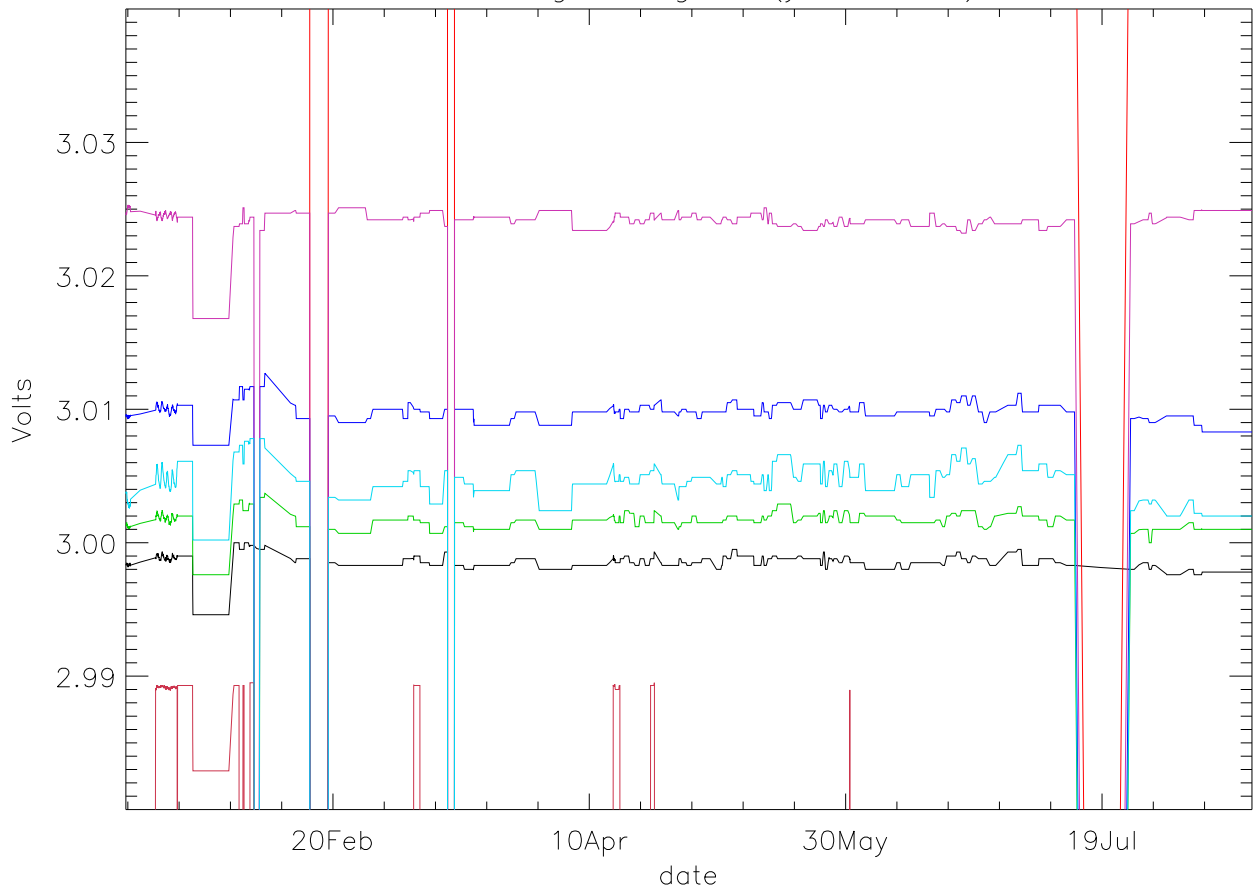

Vd:Drain Voltage. stage 1 (year 2020) PoIA

bm0 bm1 bm2 bm3 bm4 bm5 bm6

Vd:Drain Voltage. stage 1 (year 2020) PoIB

Vd:Drain Voltage. stage 2 (year 2020) PoIA

bm0 bm1 bm2 bm3 bm4 bm5 bm6

Vd:Drain Voltage. stage 2 (year 2020) PoIB

Vd:Drain Voltage. stage 3 (year 2020) PoIA

bm0 bm1 bm2 bm3 bm4 bm5 bm6

Vd:Drain Voltage. stage 3 (year 2020) PoIB