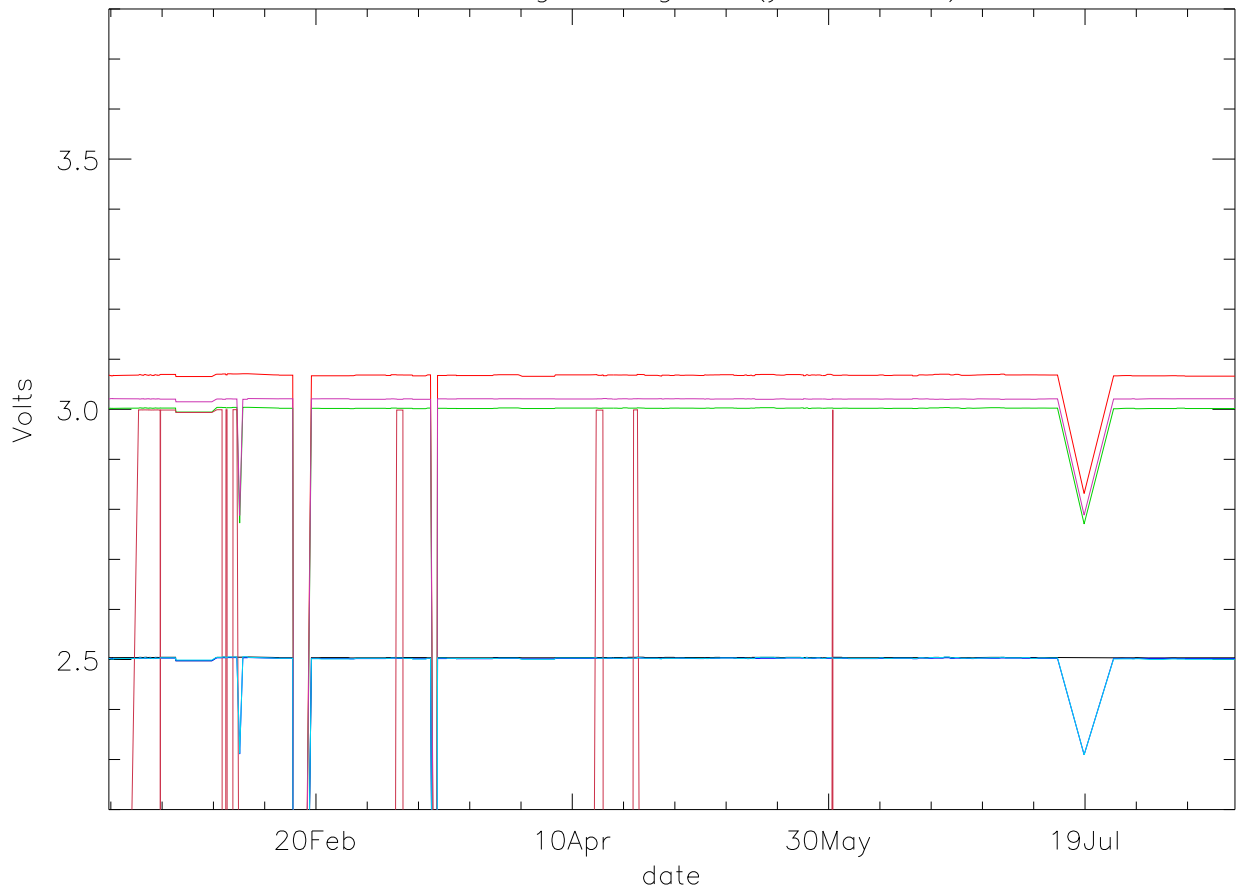

Vd:Drain Voltage. stage 1 (year 2020) PoIA

bm0 bm1 bm2 bm3 bm4 bm5 bm6

Vd:Drain Voltage. stage 1 (year 2020) PoIB

Vd:Drain Voltage. stage 2 (year 2020) PoIA

bm0 bm1 bm2 bm3 bm4 bm5 bm6

Vd:Drain Voltage. stage 2 (year 2020) PoIB

Vd:Drain Voltage. stage 3 (year 2020) PoIA

bm0 bm1 bm2 bm3 bm4 bm5 bm6

Vd:Drain Voltage. stage 3 (year 2020) PoIB