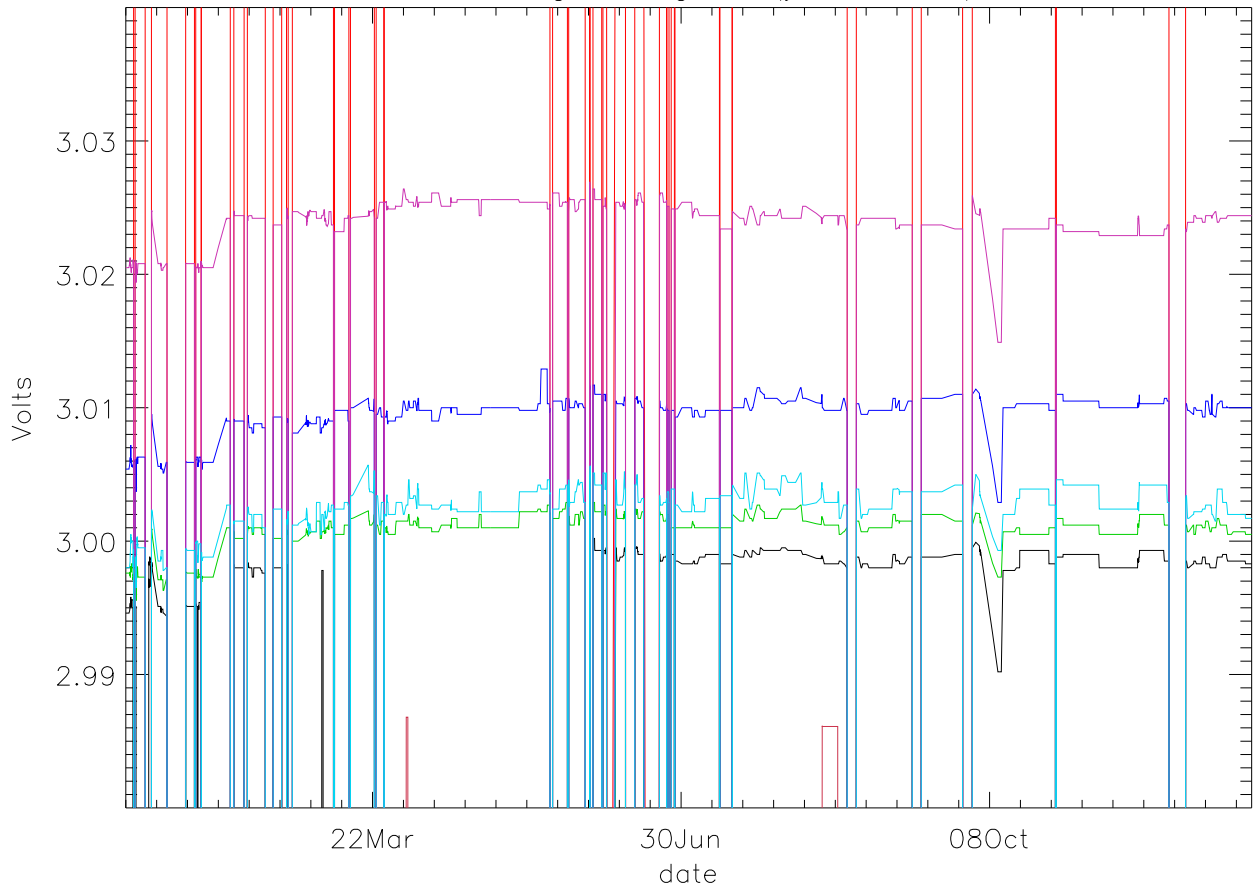

Vd:Drain Voltage. stage 1 (year 2018) PoIA

bm0 bm1 bm2 bm3 bm4 bm5 bm6

Vd:Drain Voltage. stage 1 (year 2018) PoIB

Vd:Drain Voltage. stage 2 (year 2018) PoIA

bm0 bm1 bm2 bm3 bm4 bm5 bm6

Vd:Drain Voltage. stage 2 (year 2018) PoIB

Vd:Drain Voltage. stage 3 (year 2018) PoIA

bm0 bm1 bm2 bm3 bm4 bm5 bm6

Vd:Drain Voltage. stage 3 (year 2018) PoIB