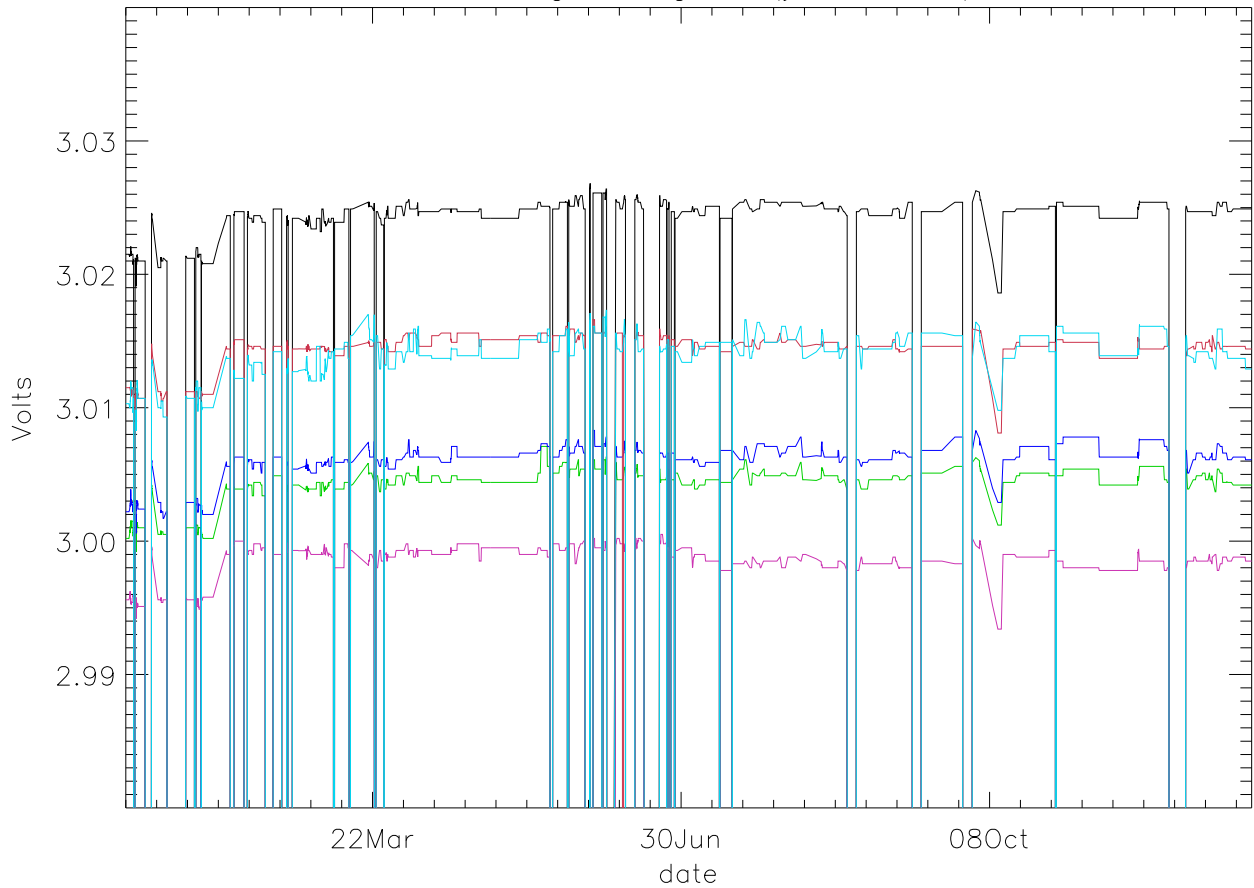

Vd:Drain Voltage. stage 1 (year 2018) PoIA

bm0 bm1 bm2 bm3 bm4 bm5 bm6

Vd:Drain Voltage. stage 1 (year 2018) PoIB

Vd:Drain Voltage. stage 2 (year 2018) PoIA

bm0 bm1 bm2 bm3 bm4 bm5 bm6

Vd:Drain Voltage. stage 2 (year 2018) PoIB

Vd:Drain Voltage. stage 3 (year 2018) PoIA

bm0 bm1 bm2 bm3 bm4 bm5 bm6

Vd:Drain Voltage. stage 3 (year 2018) PoIB