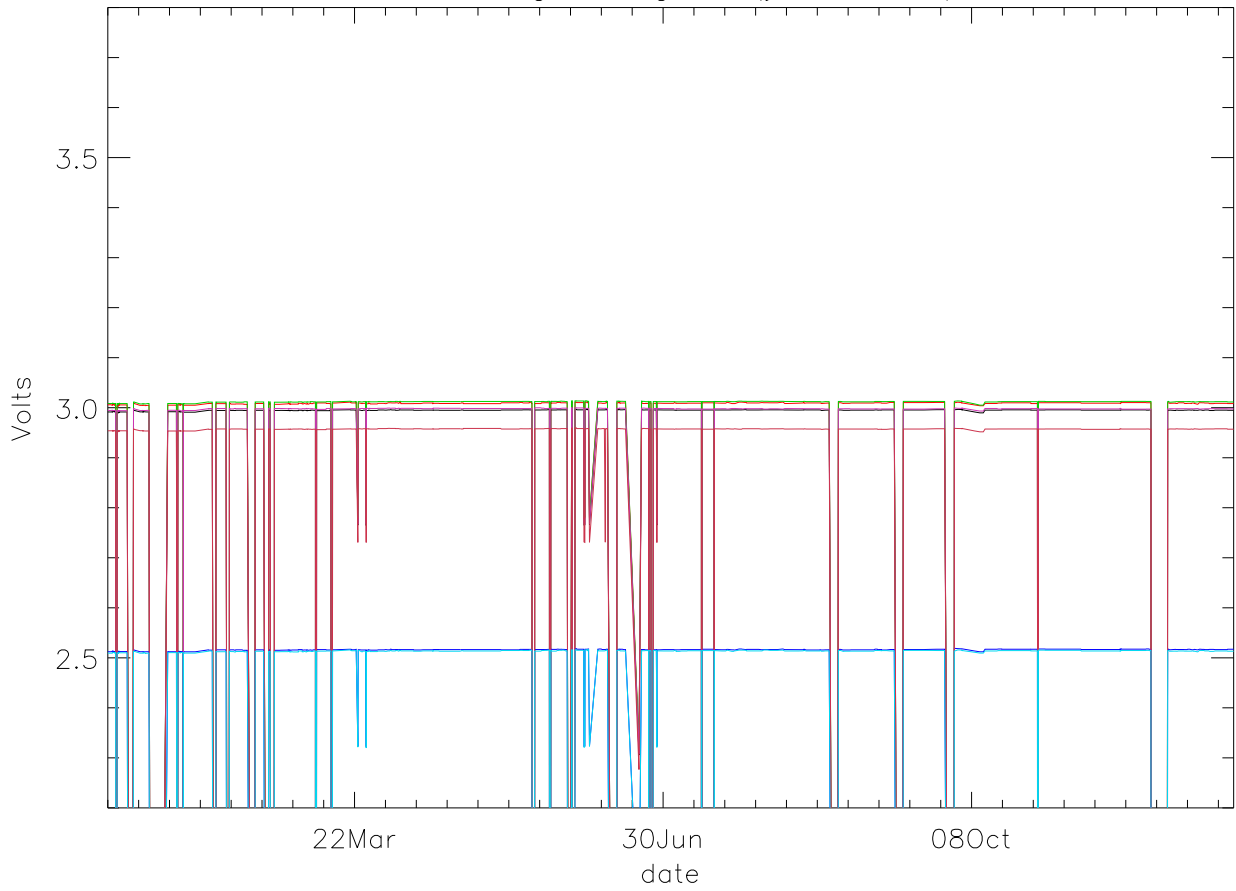

Vd:Drain Voltage. stage 1 (year 2018) PoIA

bm0 bm1 bm2 bm3 bm4 bm5 bm6

Vd:Drain Voltage. stage 1 (year 2018) PoIB

Vd:Drain Voltage. stage 2 (year 2018) PoIA

bm0 bm1 bm2 bm3 bm4 bm5 bm6

Vd:Drain Voltage. stage 2 (year 2018) PoIB

Vd:Drain Voltage. stage 3 (year 2018) PoIA

bm0 bm1 bm2 bm3 bm4 bm5 bm6

Vd:Drain Voltage. stage 3 (year 2018) PoIB