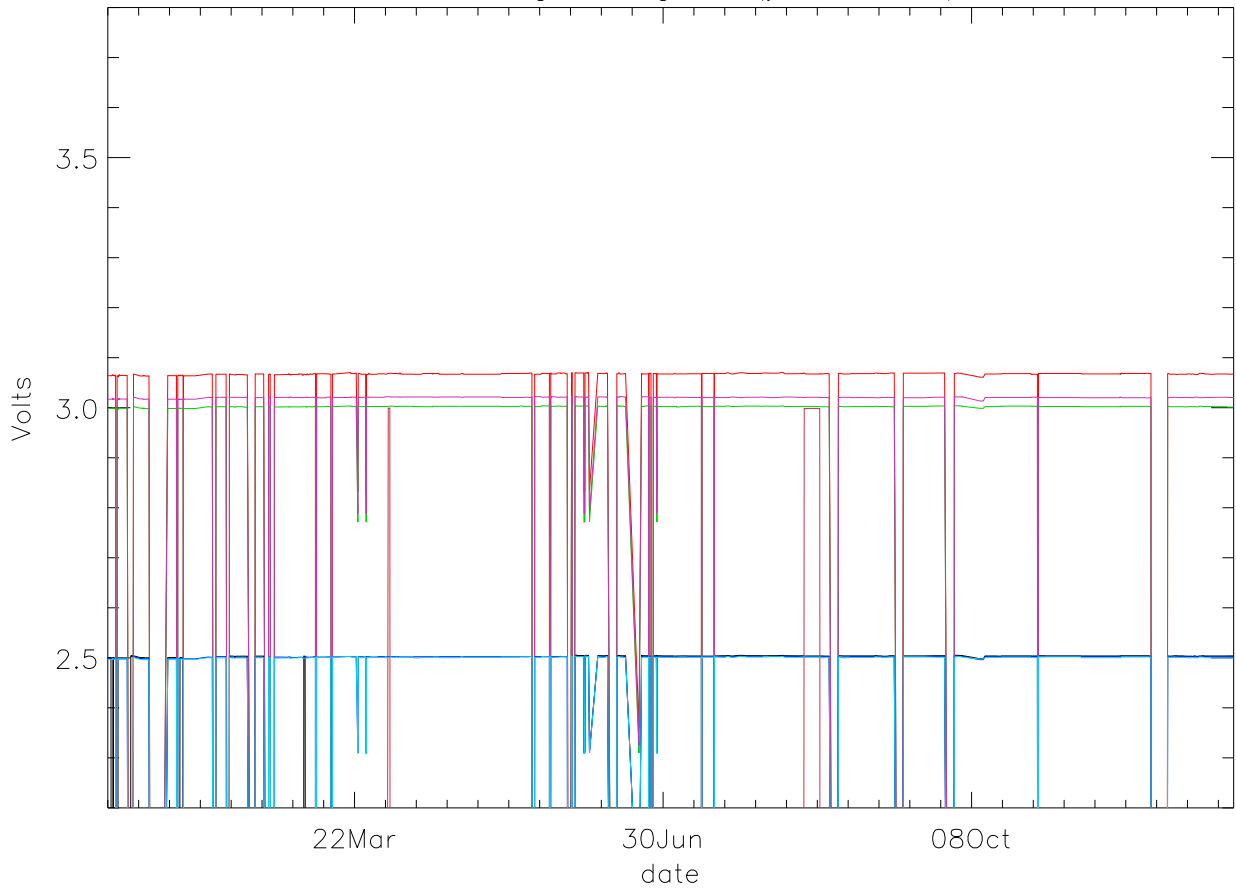

Vd:Drain Voltage. stage 1 (year 2018) PoIA

bm0 bm1 bm2 bm3 bm4 bm5 bm6

Vd:Drain Voltage. stage 1 (year 2018) PoIB

Vd:Drain Voltage. stage 2 (year 2018) PoIA

bm0 bm1 bm2 bm3 bm4 bm5 bm6

Vd:Drain Voltage. stage 2 (year 2018) PoIB

Vd:Drain Voltage. stage 3 (year 2018) PoIA

bm0 bm1 bm2 bm3 bm4 bm5 bm6

Vd:Drain Voltage. stage 3 (year 2018) PoIB