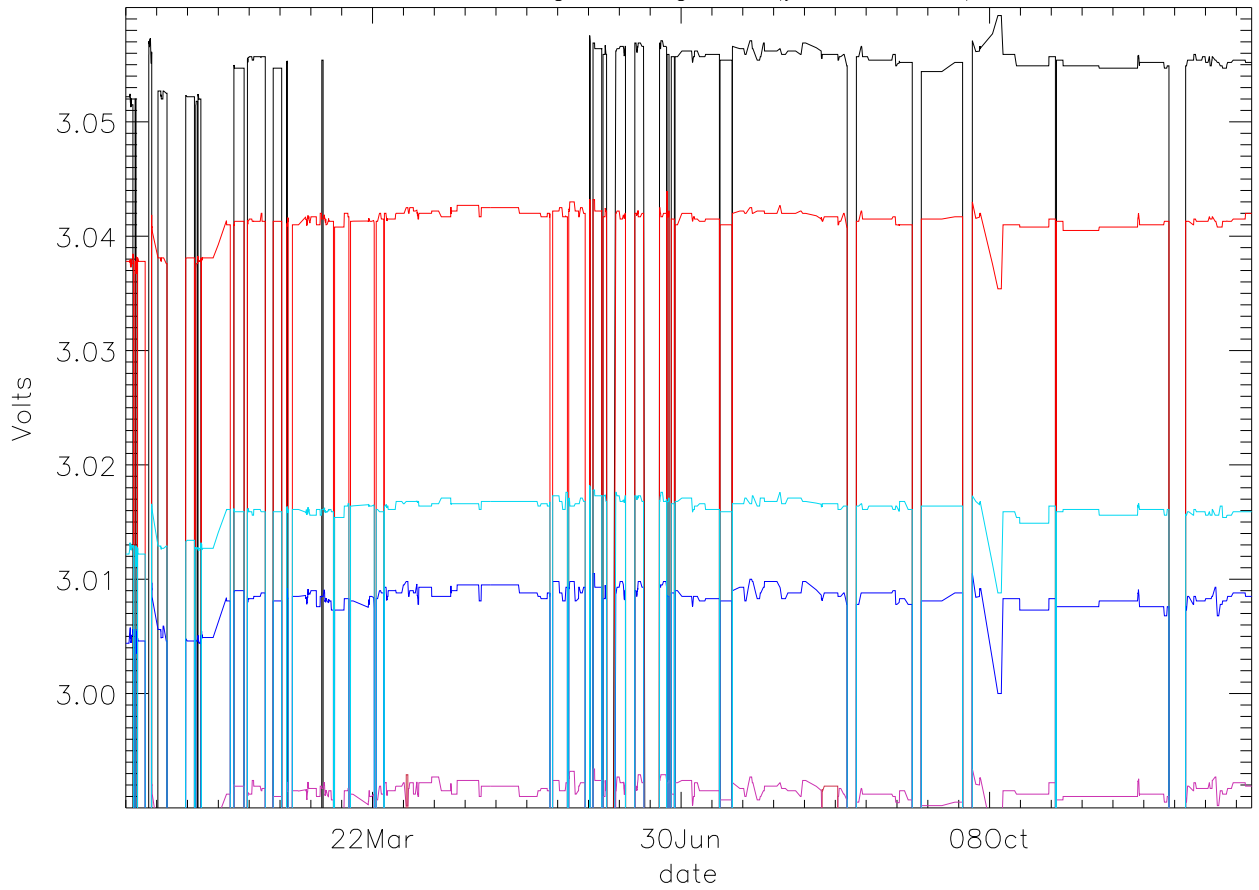

Vd:Drain Voltage. stage 1 (year 2018) PoIA

bm0 bm1 bm2 bm3 bm4 bm5 bm6

Vd:Drain Voltage. stage 1 (year 2018) PoIB

Vd:Drain Voltage. stage 2 (year 2018) PoIA

bm0 bm1 bm2 bm3 bm4 bm5 bm6

Vd:Drain Voltage. stage 2 (year 2018) PoIB

Vd:Drain Voltage. stage 3 (year 2018) PoIA

bm0 bm1 bm2 bm3 bm4 bm5 bm6

Vd:Drain Voltage. stage 3 (year 2018) PoIB