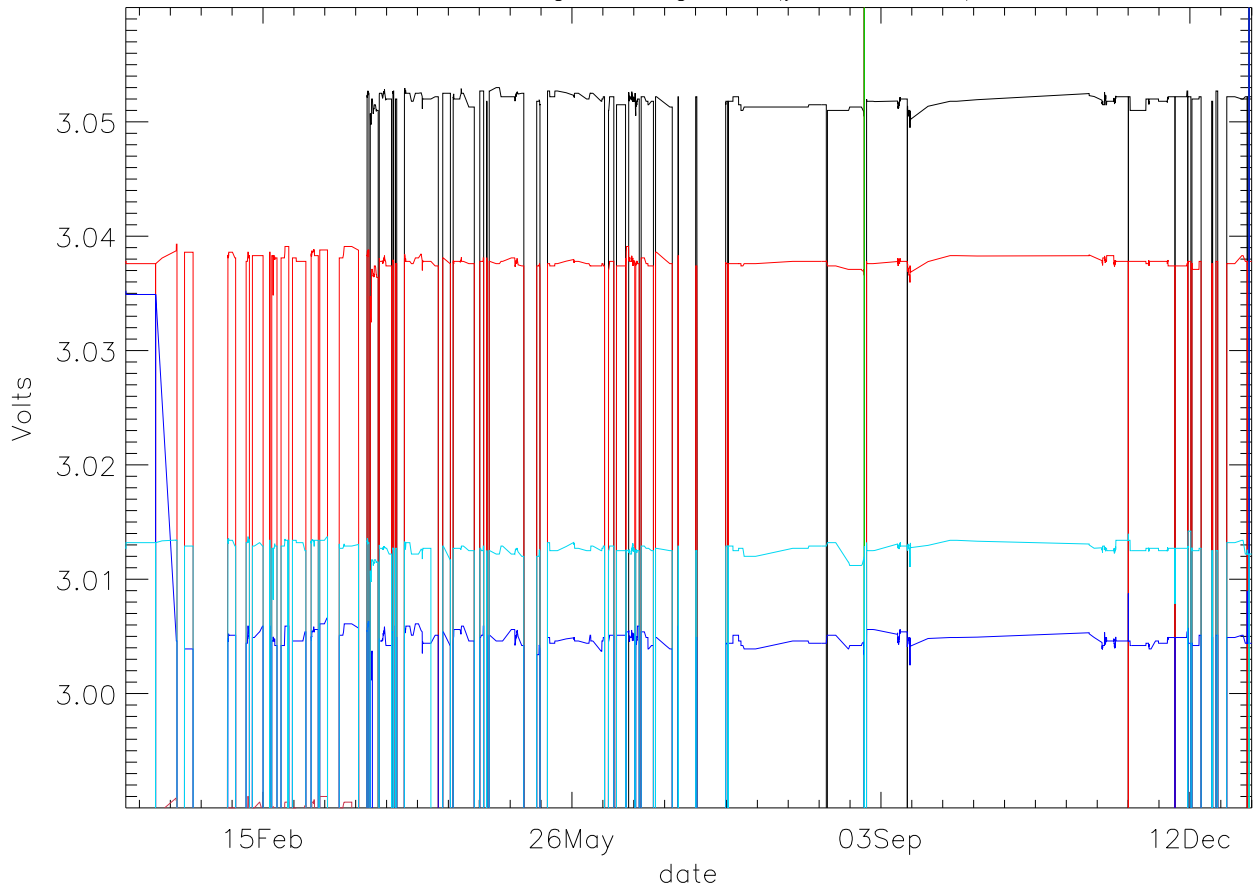

Vd:Drain Voltage. stage 1 (year 2017) PoIA

Vd:Drain Voltage. stage 1 (year 2017) PoIB

Vd:Drain Voltage. stage 2 (year 2017) PoIA

bm0 bm1 bm2 bm3 bm4 bm5 bm6

Vd:Drain Voltage. stage 2 (year 2017) PoIB

Vd:Drain Voltage. stage 3 (year 2017) PoIA

bm0 bm1 bm2 bm3 bm4 bm5 bm6

Vd:Drain Voltage. stage 3 (year 2017) PoIB