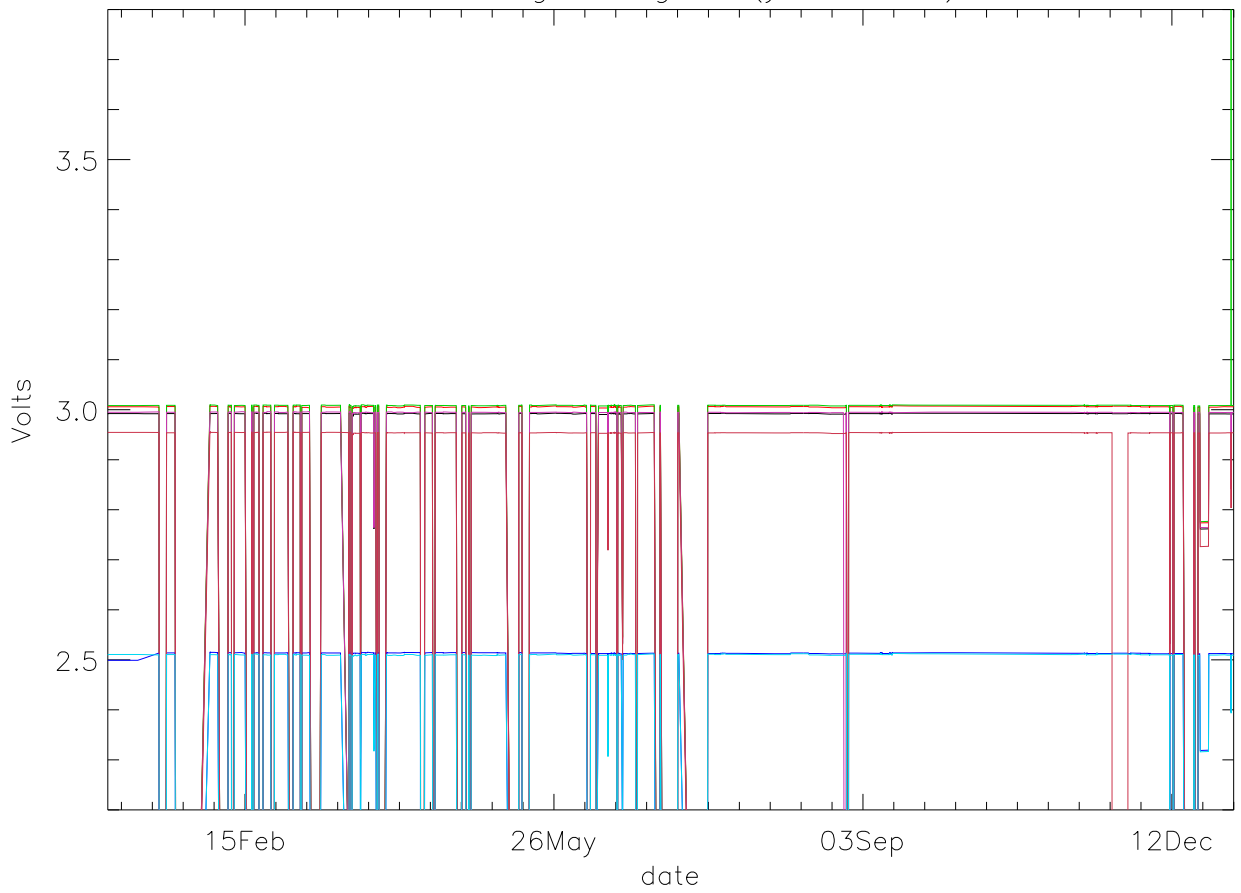

Vd:Drain Voltage. stage 1 (year 2017) PoIA

Vd:Drain Voltage. stage 1 (year 2017) PoIB

Vd:Drain Voltage. stage 2 (year 2017) PoIA

bm0 bm1 bm2 bm3 bm4 bm5 bm6

Vd:Drain Voltage. stage 2 (year 2017) PoIB

Vd:Drain Voltage. stage 3 (year 2017) PoIA

bm0 bm1 bm2 bm3 bm4 bm5 bm6

Vd:Drain Voltage. stage 3 (year 2017) PoIB