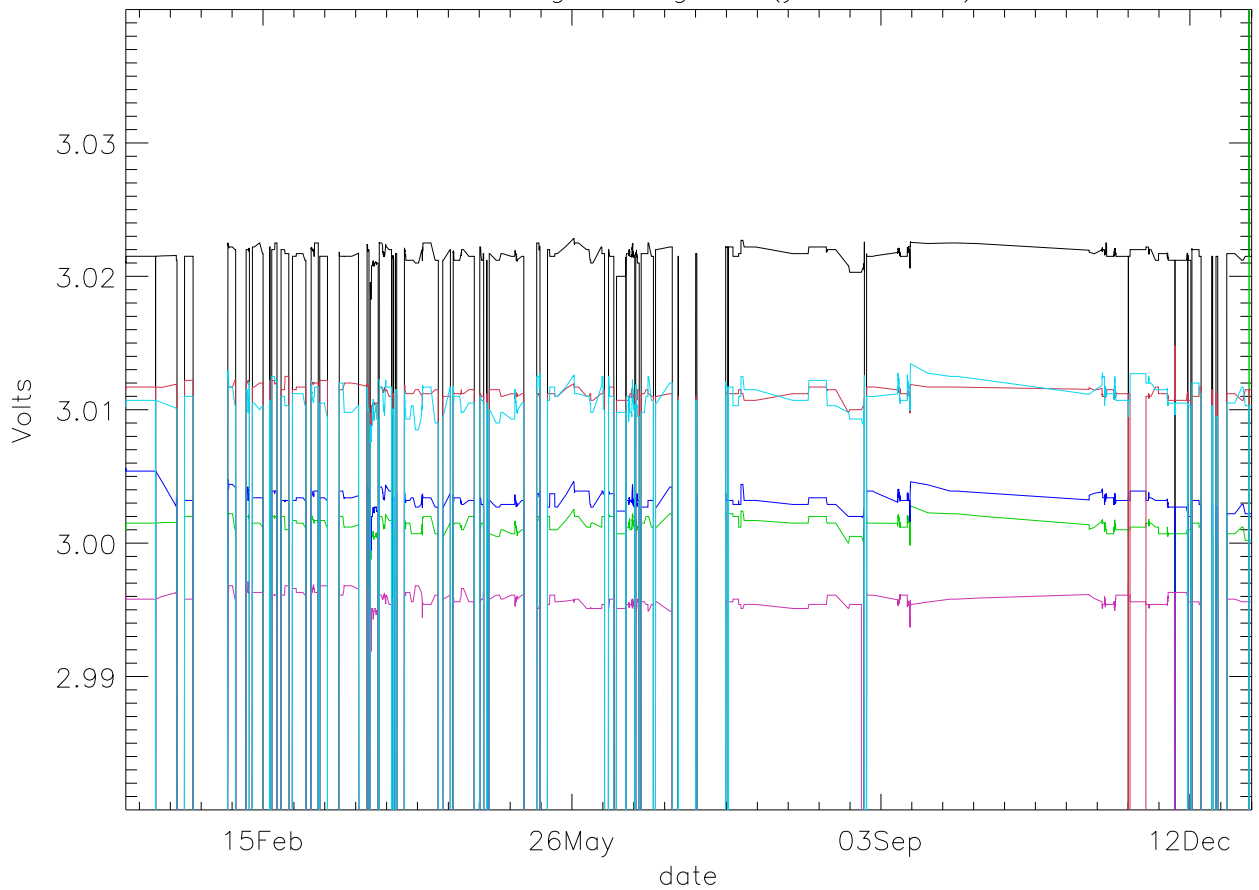

Vd:Drain Voltage. stage 1 (year 2017) PoIA

Vd:Drain Voltage. stage 1 (year 2017) PoIB

Vd:Drain Voltage. stage 2 (year 2017) PoIA

bm0 bm1 bm2 bm3 bm4 bm5 bm6

Vd:Drain Voltage. stage 2 (year 2017) PoIB

Vd:Drain Voltage. stage 3 (year 2017) PoIA

bm0 bm1 bm2 bm3 bm4 bm5 bm6

Vd:Drain Voltage. stage 3 (year 2017) PoIB