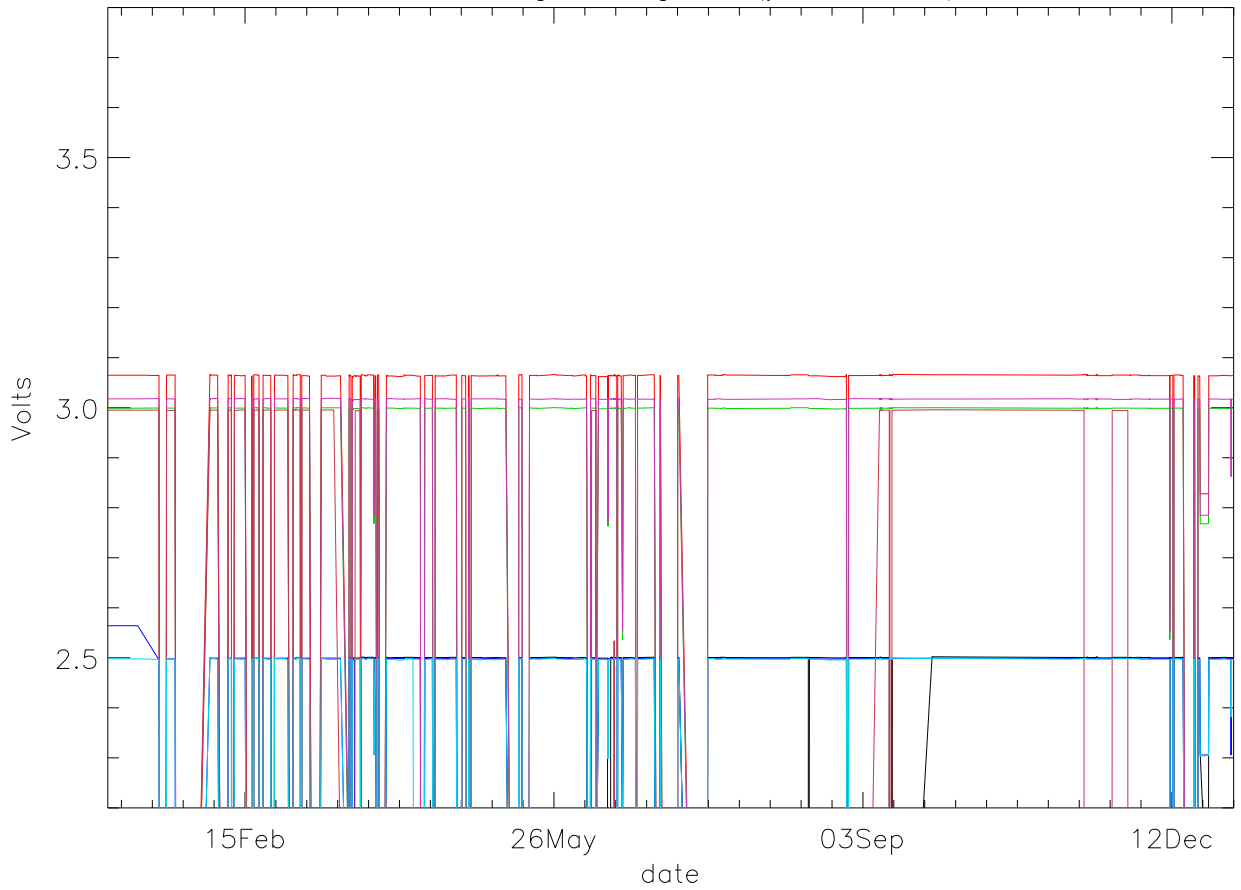

Vd:Drain Voltage. stage 1 (year 2017) PoIA

Vd:Drain Voltage. stage 1 (year 2017) PoIB

Vd:Drain Voltage. stage 2 (year 2017) PoIA

bm0 bm1 bm2 bm3 bm4 bm5 bm6

Vd:Drain Voltage. stage 2 (year 2017) PoIB

Vd:Drain Voltage. stage 3 (year 2017) PoIA

bm0 bm1 bm2 bm3 bm4 bm5 bm6

Vd:Drain Voltage. stage 3 (year 2017) PoIB