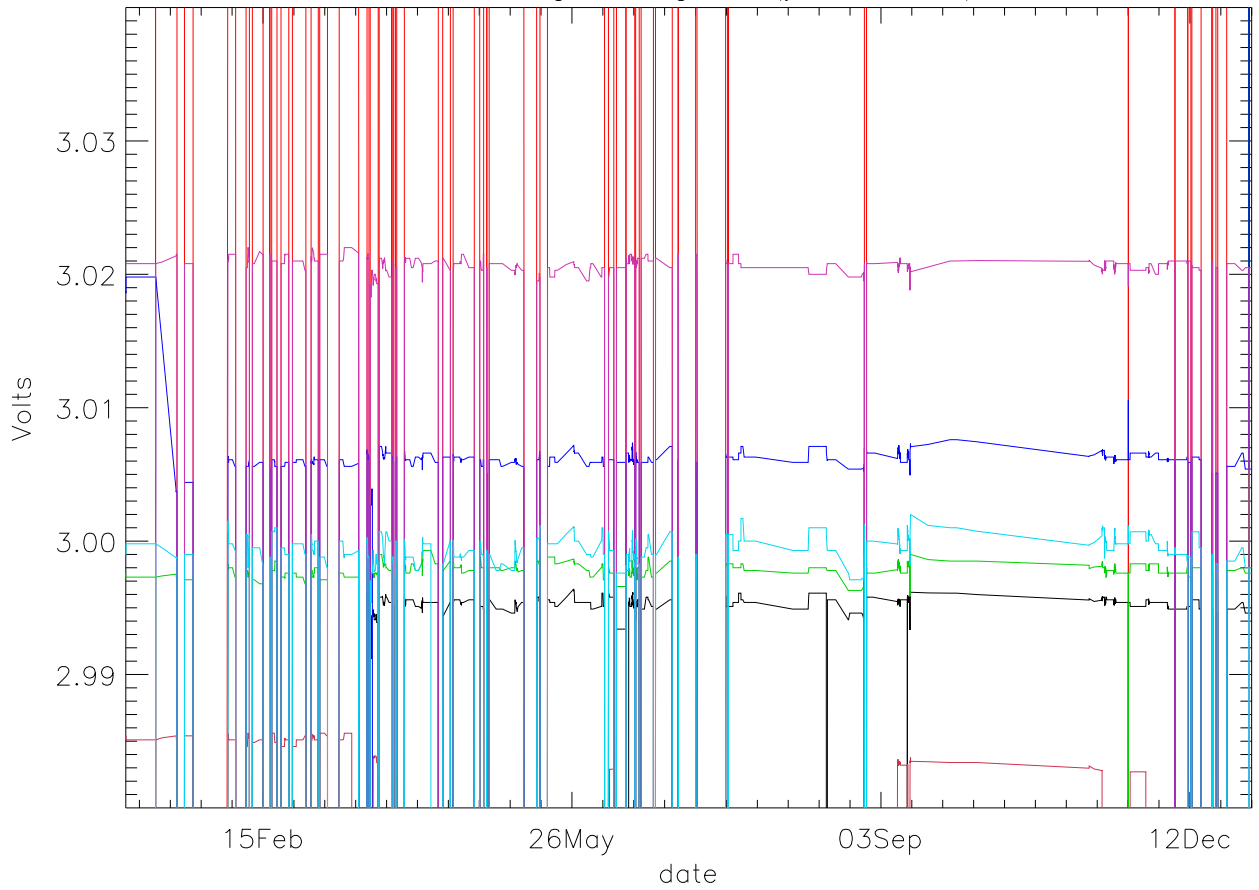

Vd:Drain Voltage. stage 1 (year 2017) PoIA

Vd:Drain Voltage. stage 1 (year 2017) PoIB

Vd:Drain Voltage. stage 2 (year 2017) PoIA

bm0 bm1 bm2 bm3 bm4 bm5 bm6

Vd:Drain Voltage. stage 2 (year 2017) PoIB

Vd:Drain Voltage. stage 3 (year 2017) PoIA

bm0 bm1 bm2 bm3 bm4 bm5 bm6

Vd:Drain Voltage. stage 3 (year 2017) PoIB