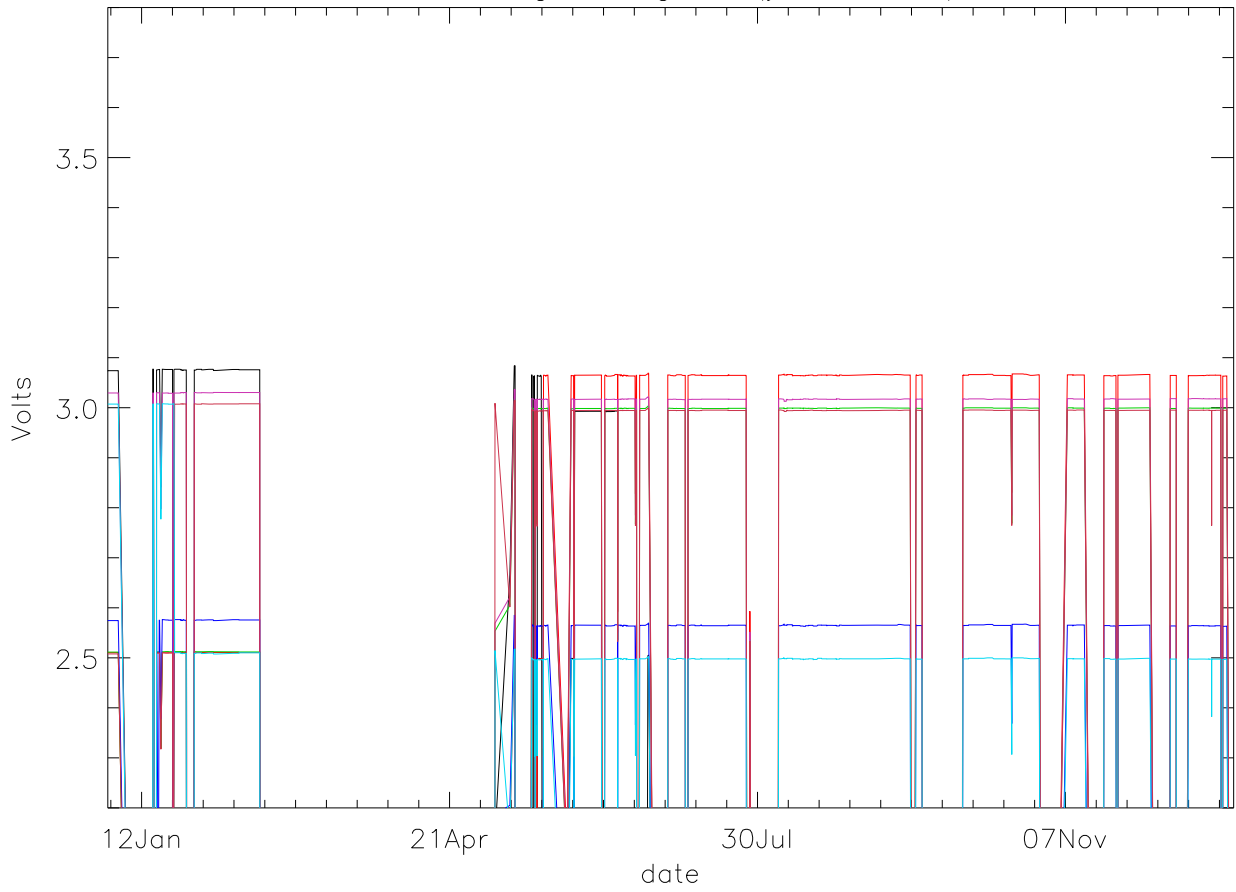

Vd:Drain Voltage. stage 1 (year 2016) PoIA

bm0 bm1 bm2 bm3 bm4 bm5 bm6

Vd:Drain Voltage. stage 1 (year 2016) PoIB

Vd:Drain Voltage. stage 2 (year 2016) PoIA

Vd:Drain Voltage. stage 2 (year 2016) PoIB

Vd:Drain Voltage. stage 3 (year 2016) PoIA

bm0 bm1 bm2 bm3 bm4 bm5 bm6

Vd:Drain Voltage. stage 3 (year 2016) PoIB