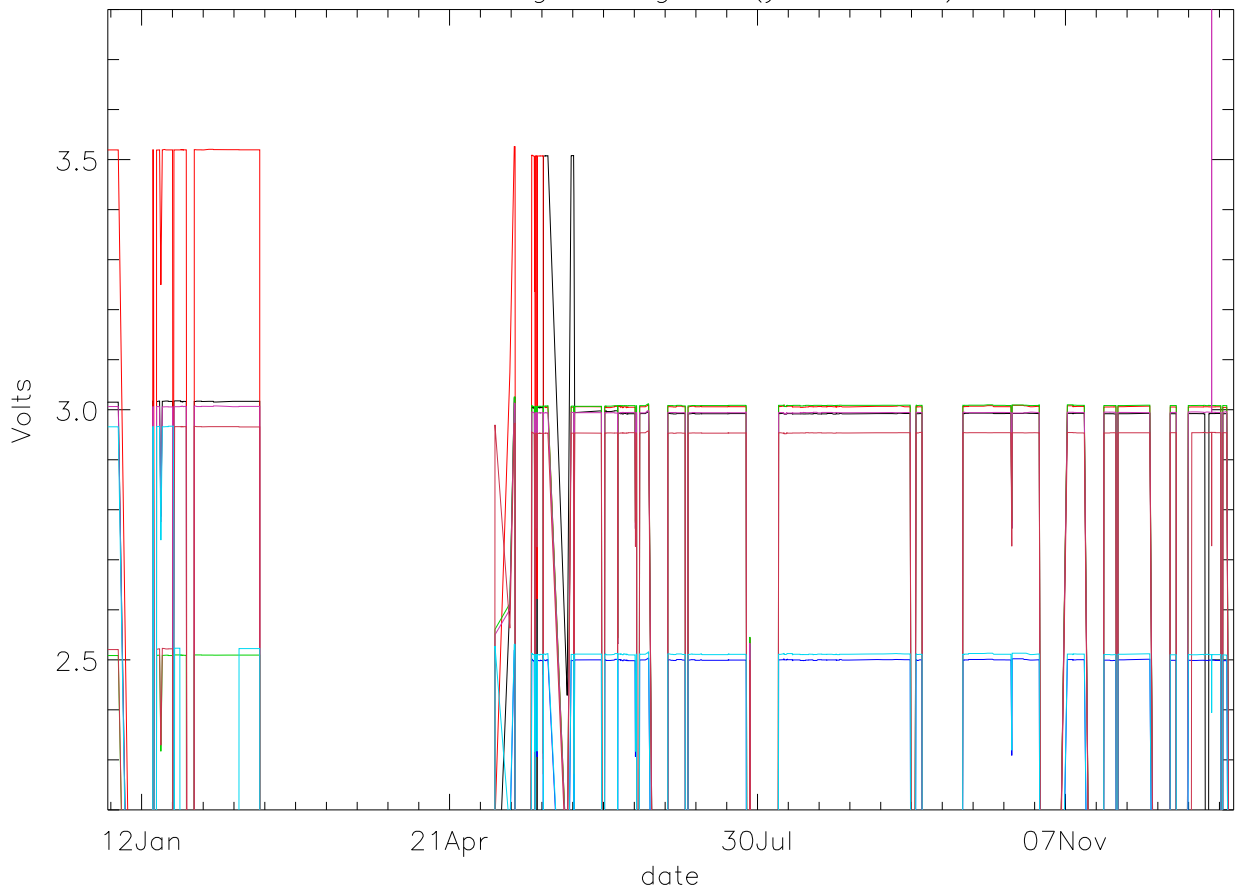

Vd:Drain Voltage. stage 1 (year 2016) PoIA

bm0 bm1 bm2 bm3 bm4 bm5 bm6

Vd:Drain Voltage. stage 1 (year 2016) PoIB

Vd:Drain Voltage. stage 2 (year 2016) PoIA

Vd:Drain Voltage. stage 2 (year 2016) PoIB

Vd:Drain Voltage. stage 3 (year 2016) PoIA

bm0 bm1 bm2 bm3 bm4 bm5 bm6

Vd:Drain Voltage. stage 3 (year 2016) PoIB