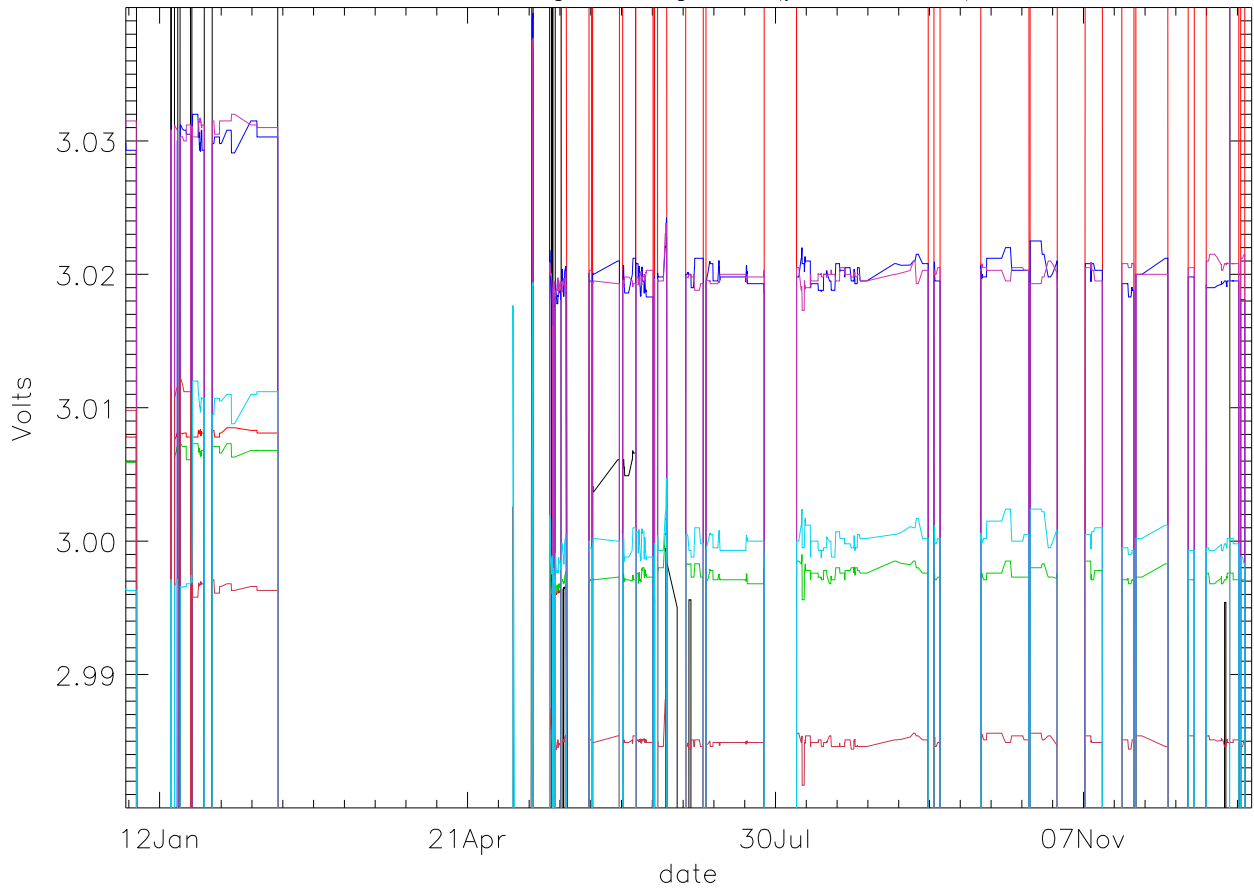

Vd:Drain Voltage. stage 1 (year 2016) PoIA

bm0 bm1 bm2 bm3 bm4 bm5 bm6

Vd:Drain Voltage. stage 1 (year 2016) PoIB

Vd:Drain Voltage. stage 2 (year 2016) PoIA

Vd:Drain Voltage. stage 2 (year 2016) PoIB

Vd:Drain Voltage. stage 3 (year 2016) PoIA

bm0 bm1 bm2 bm3 bm4 bm5 bm6

Vd:Drain Voltage. stage 3 (year 2016) PoIB