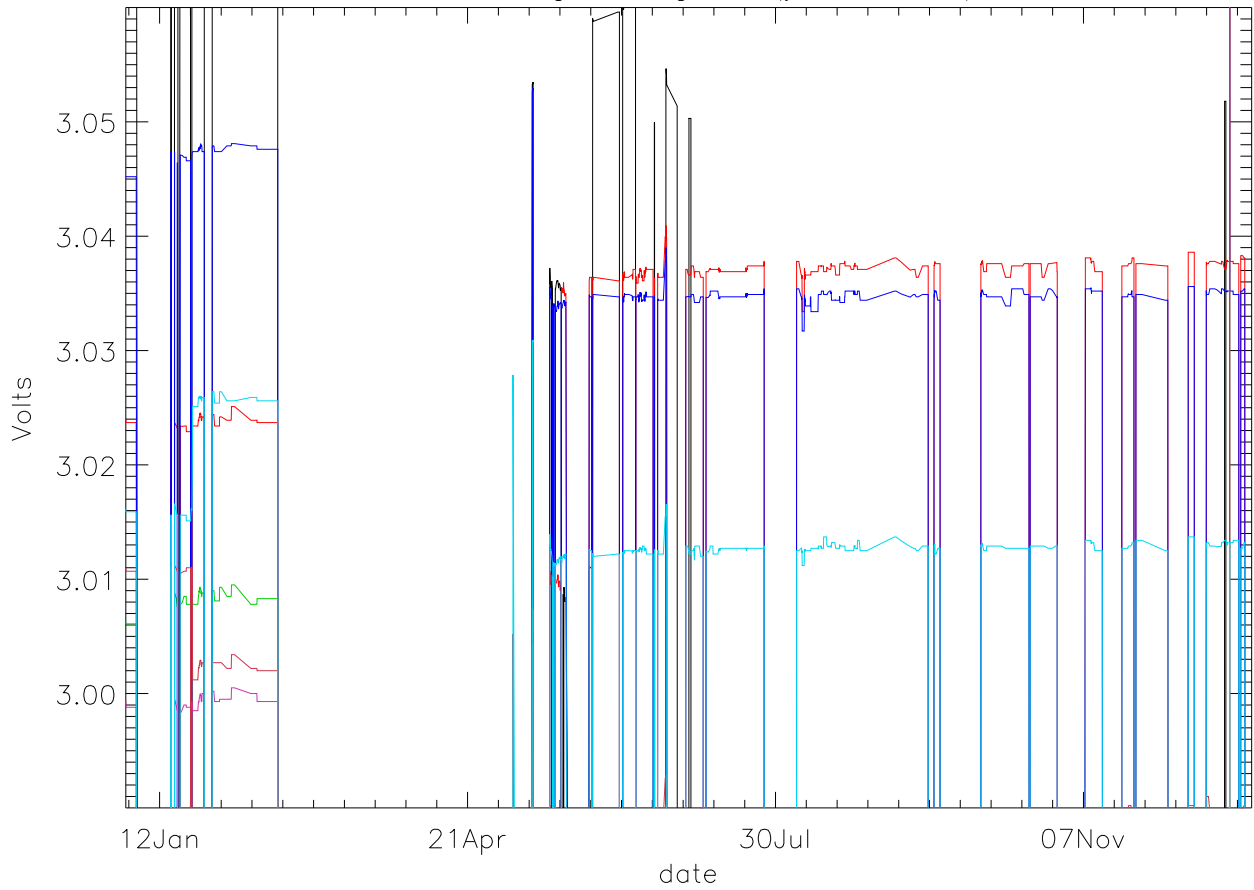

Vd:Drain Voltage. stage 1 (year 2016) PoIA

bm0 bm1 bm2 bm3 bm4 bm5 bm6

Vd:Drain Voltage. stage 1 (year 2016) PoIB

Vd:Drain Voltage. stage 2 (year 2016) PoIA

Vd:Drain Voltage. stage 2 (year 2016) PoIB

Vd:Drain Voltage. stage 3 (year 2016) PoIA

bm0 bm1 bm2 bm3 bm4 bm5 bm6

Vd:Drain Voltage. stage 3 (year 2016) PoIB