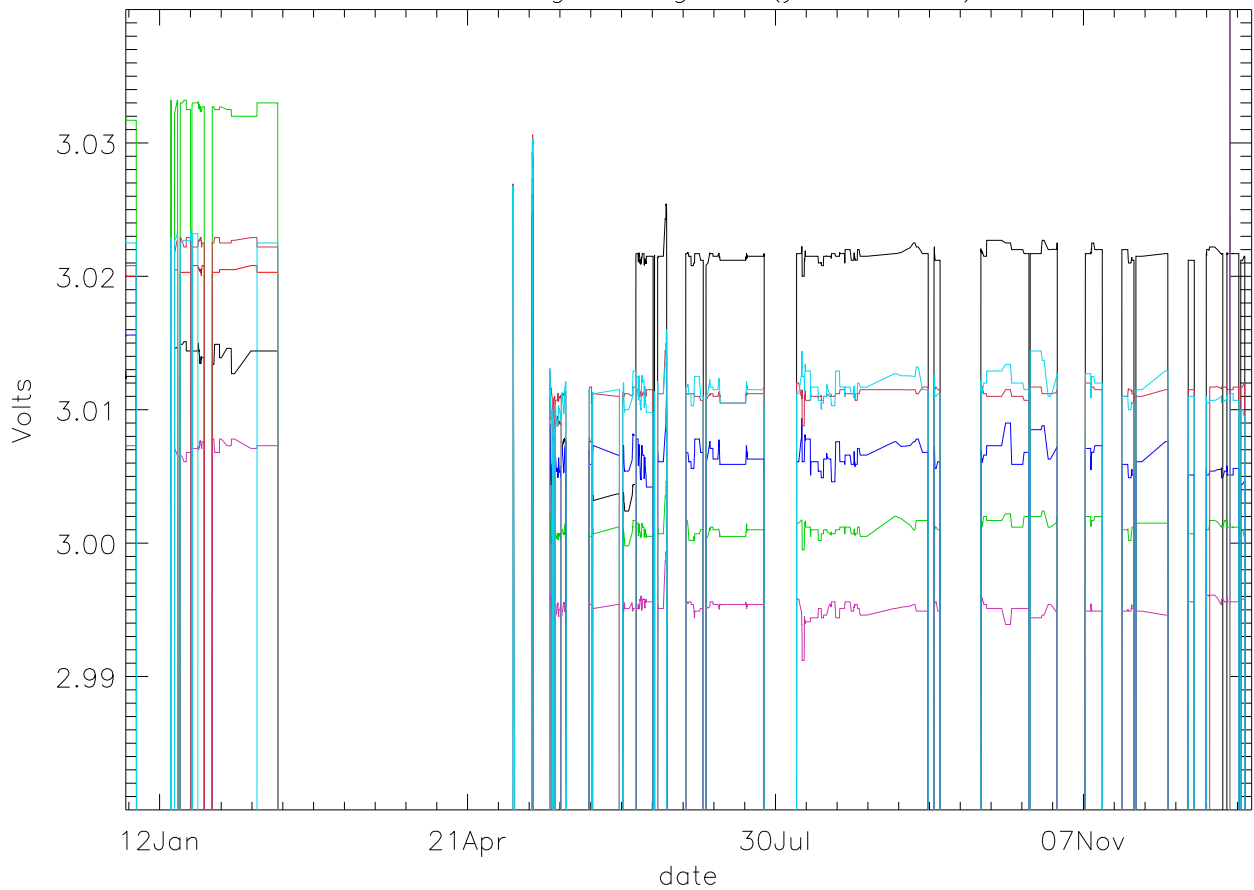

Vd:Drain Voltage. stage 1 (year 2016) PoIA

bm0 bm1 bm2 bm3 bm4 bm5 bm6

Vd:Drain Voltage. stage 1 (year 2016) PoIB

Vd:Drain Voltage. stage 2 (year 2016) PoIA

Vd:Drain Voltage. stage 2 (year 2016) PoIB

Vd:Drain Voltage. stage 3 (year 2016) PoIA

bm0 bm1 bm2 bm3 bm4 bm5 bm6

Vd:Drain Voltage. stage 3 (year 2016) PoIB