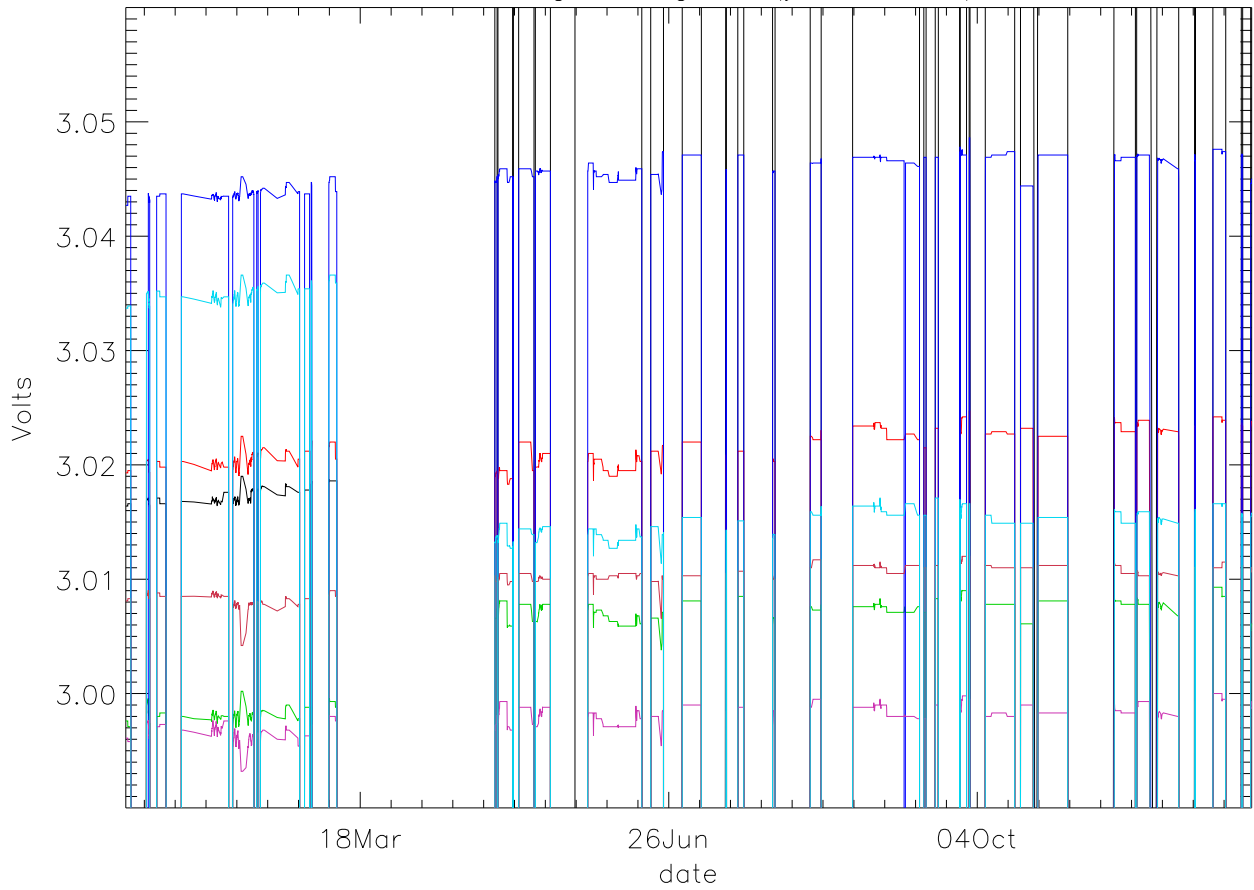

Vd:Drain Voltage. stage 1 (year 2015) PoIA

bm0 bm1 bm2 bm3 bm4 bm5 bm6

Vd:Drain Voltage. stage 1 (year 2015) PoIB

Vd:Drain Voltage. stage 2 (year 2015) PoIA

bm0 bm1 bm2 bm3 bm4 bm5 bm6

Vd:Drain Voltage. stage 2 (year 2015) PoIB

Vd:Drain Voltage. stage 3 (year 2015) PoIA

bm0 bm1 bm2 bm3 bm4 bm5 bm6

Vd:Drain Voltage. stage 3 (year 2015) PoIB