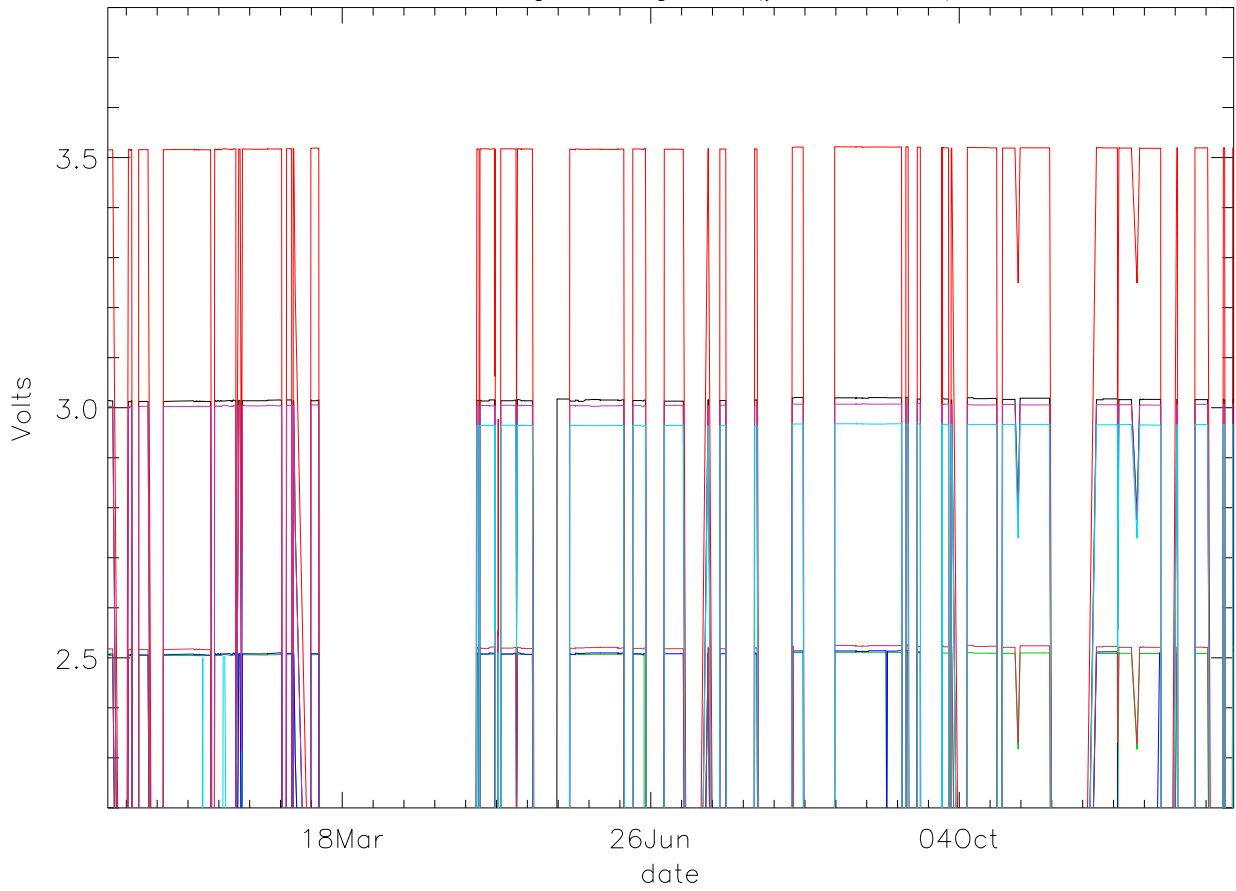

Vd:Drain Voltage. stage 1 (year 2015) PoIA

bm0 bm1 bm2 bm3 bm4 bm5 bm6

Vd:Drain Voltage. stage 1 (year 2015) PoIB

Vd:Drain Voltage. stage 2 (year 2015) PoIA

bm0 bm1 bm2 bm3 bm4 bm5 bm6

Vd:Drain Voltage. stage 2 (year 2015) PoIB

Vd:Drain Voltage. stage 3 (year 2015) PoIA

bm0 bm1 bm2 bm3 bm4 bm5 bm6

Vd:Drain Voltage. stage 3 (year 2015) PoIB