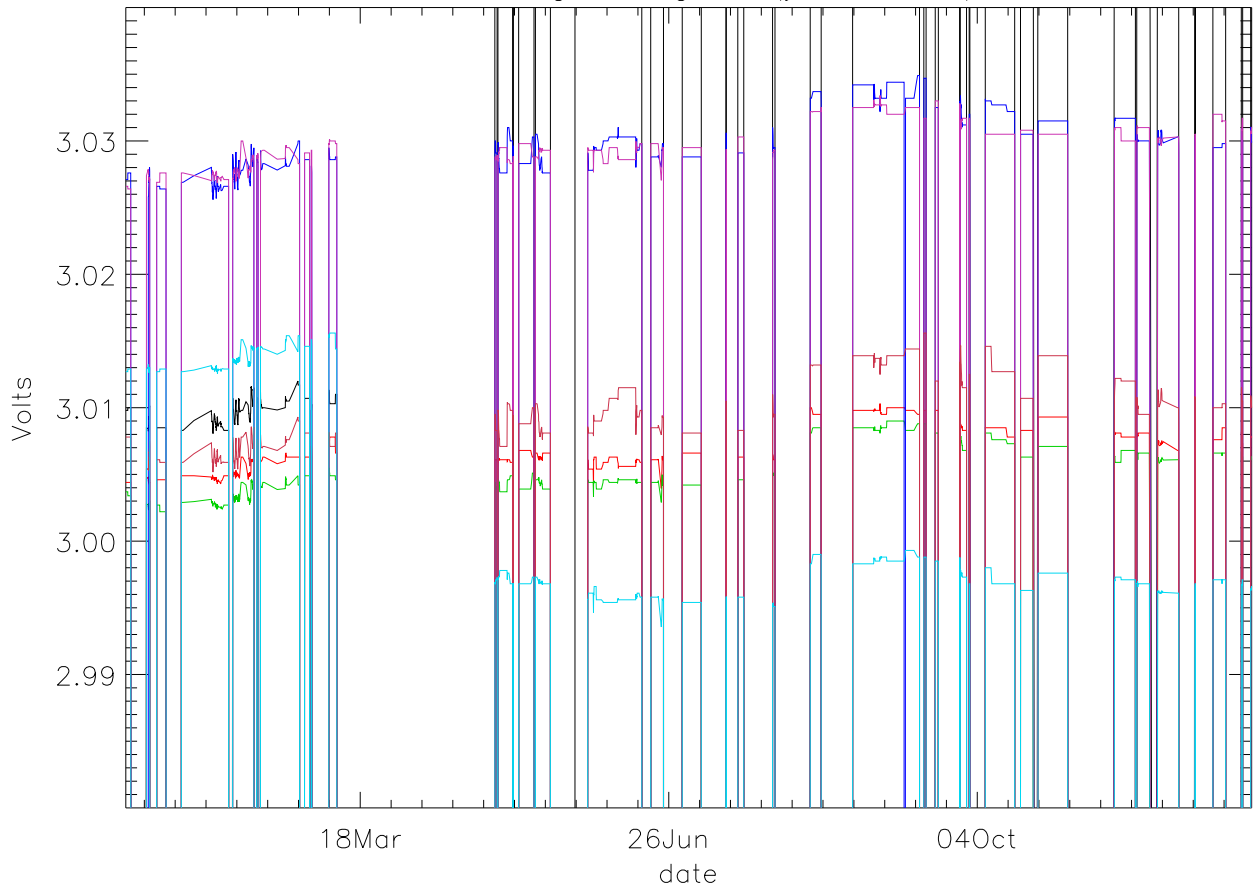

Vd:Drain Voltage. stage 1 (year 2015) PoIA

bm0 bm1 bm2 bm3 bm4 bm5 bm6

Vd:Drain Voltage. stage 1 (year 2015) PoIB

Vd:Drain Voltage. stage 2 (year 2015) PoIA

bm0 bm1 bm2 bm3 bm4 bm5 bm6

Vd:Drain Voltage. stage 2 (year 2015) PoIB

Vd:Drain Voltage. stage 3 (year 2015) PoIA

bm0 bm1 bm2 bm3 bm4 bm5 bm6

Vd:Drain Voltage. stage 3 (year 2015) PoIB