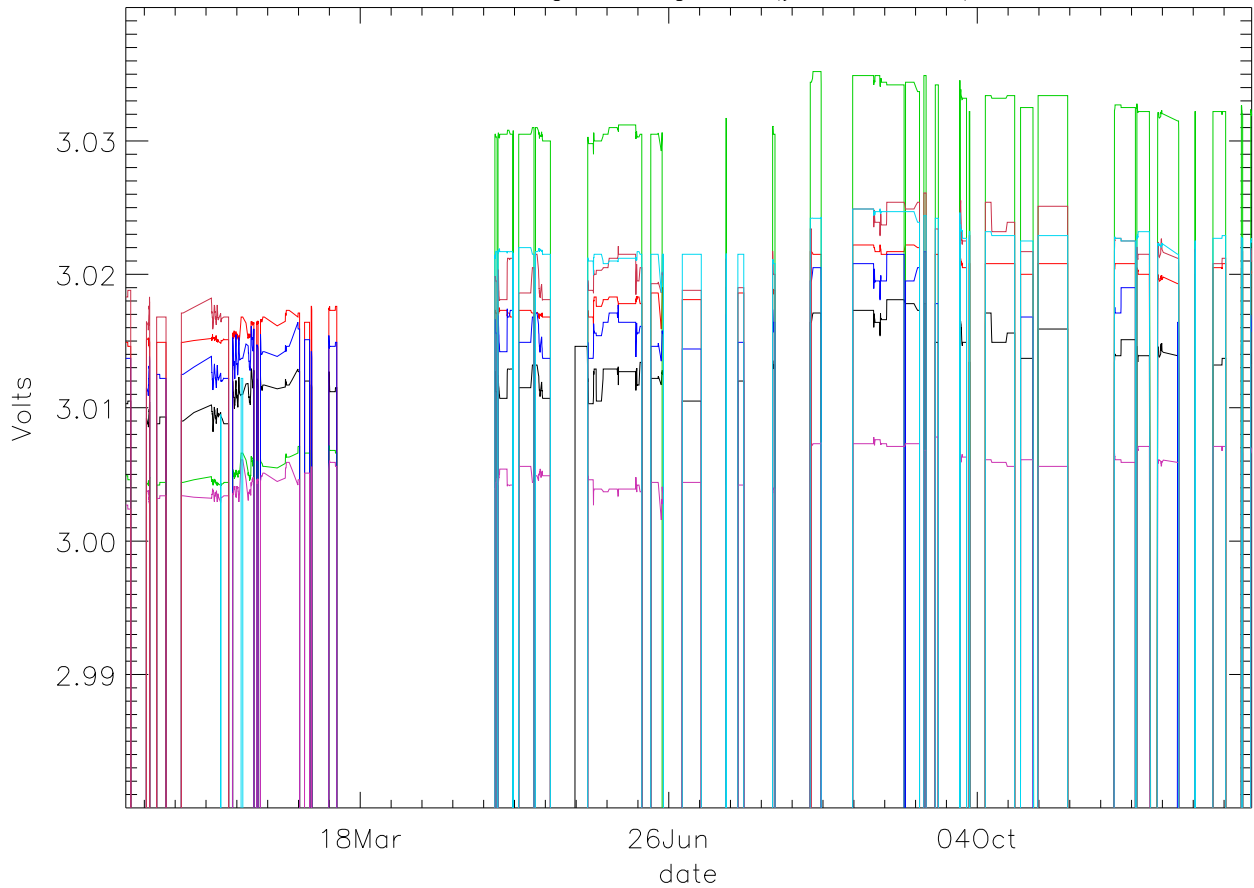

Vd:Drain Voltage. stage 1 (year 2015) PoIA

bm0 bm1 bm2 bm3 bm4 bm5 bm6

Vd:Drain Voltage. stage 1 (year 2015) PoIB

Vd:Drain Voltage. stage 2 (year 2015) PoIA

bm0 bm1 bm2 bm3 bm4 bm5 bm6

Vd:Drain Voltage. stage 2 (year 2015) PoIB

Vd:Drain Voltage. stage 3 (year 2015) PoIA

bm0 bm1 bm2 bm3 bm4 bm5 bm6

Vd:Drain Voltage. stage 3 (year 2015) PoIB