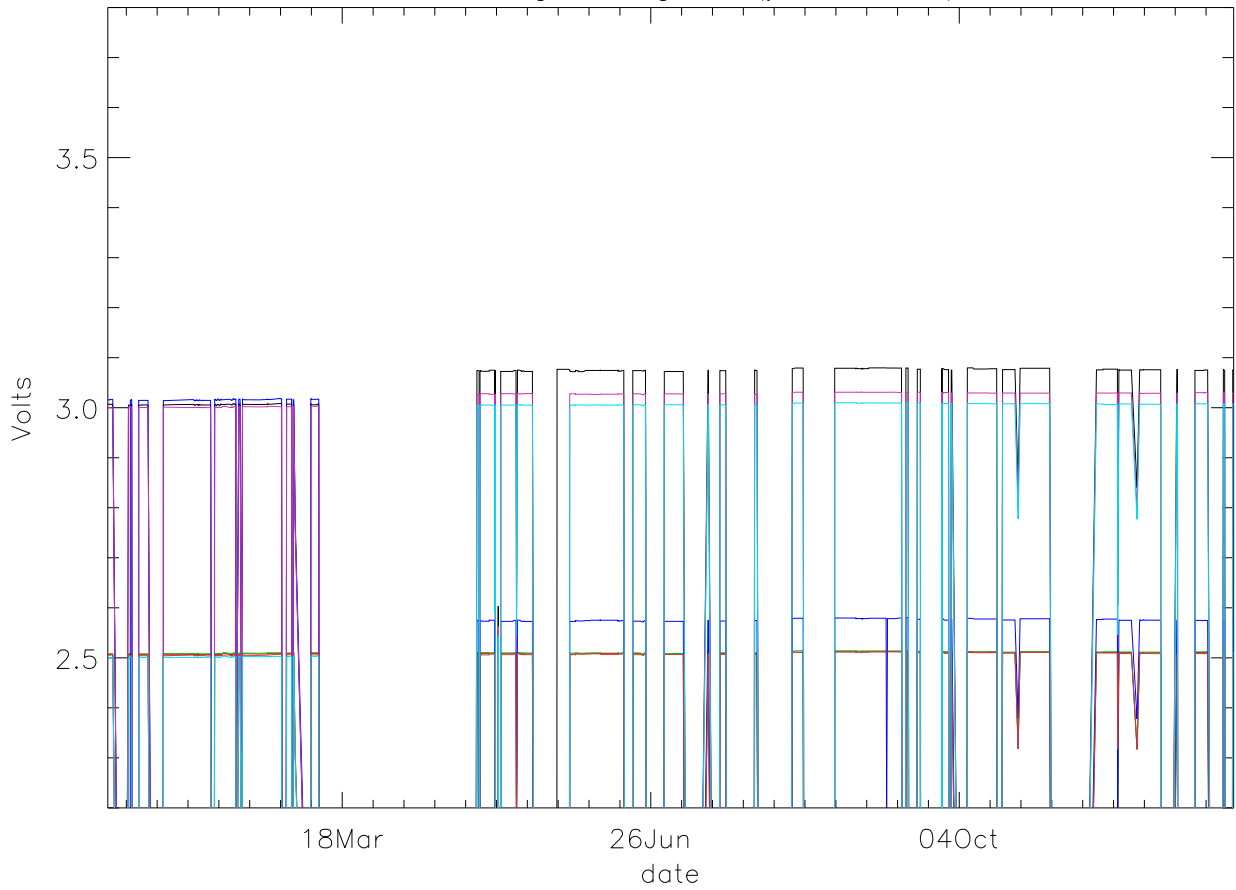

Vd:Drain Voltage. stage 1 (year 2015) PoIA

bm0 bm1 bm2 bm3 bm4 bm5 bm6

Vd:Drain Voltage. stage 1 (year 2015) PoIB

Vd:Drain Voltage. stage 2 (year 2015) PoIA

bm0 bm1 bm2 bm3 bm4 bm5 bm6

Vd:Drain Voltage. stage 2 (year 2015) PoIB

Vd:Drain Voltage. stage 3 (year 2015) PoIA

bm0 bm1 bm2 bm3 bm4 bm5 bm6

Vd:Drain Voltage. stage 3 (year 2015) PoIB