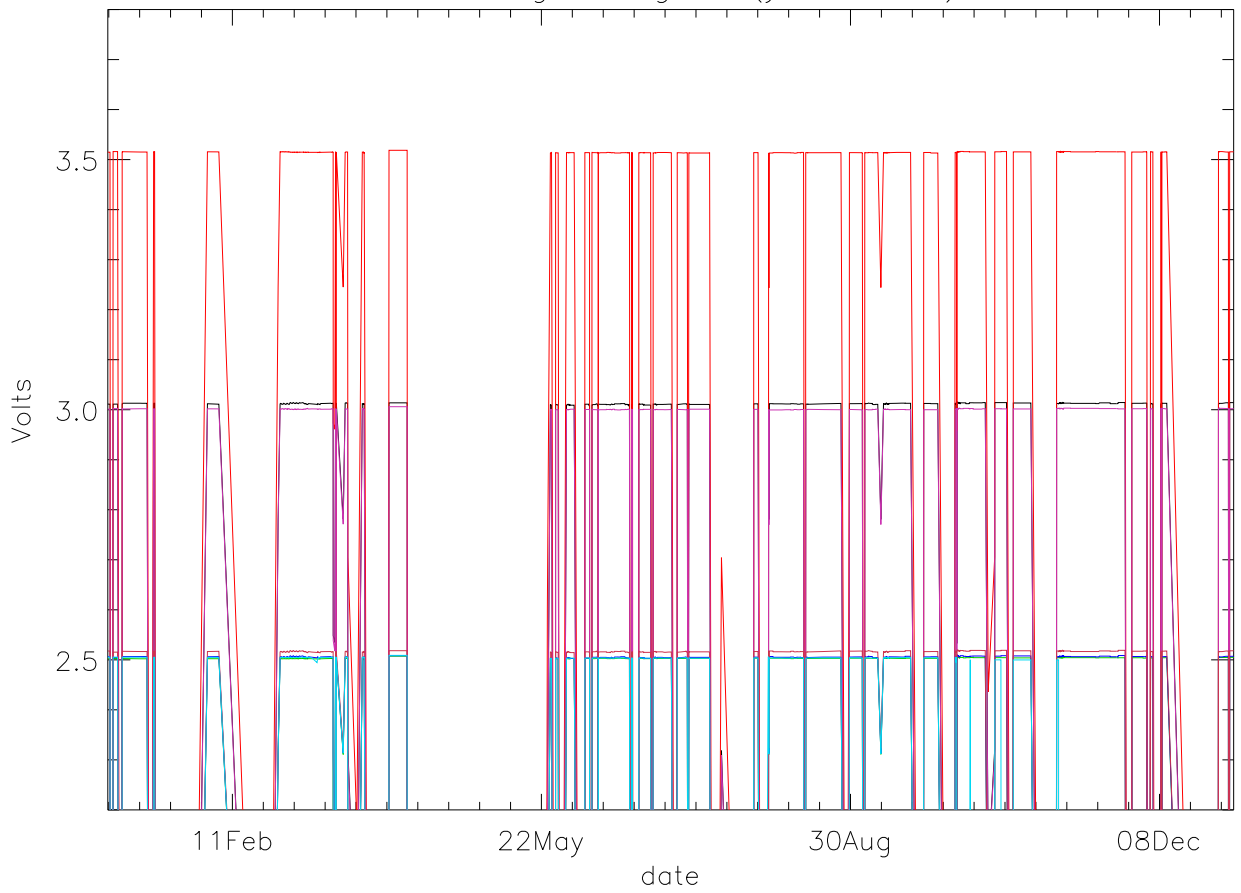

Vd:Drain Voltage. stage 1 (year 2014) PoIA

bm0 bm1 bm2 bm3 bm4 bm5 bm6

Vd:Drain Voltage. stage 1 (year 2014) PoIB

Vd:Drain Voltage. stage 2 (year 2014) PoIA

bm0 bm1 bm2 bm3 bm4 bm5 bm6

Vd:Drain Voltage. stage 2 (year 2014) PoIB

Vd:Drain Voltage. stage 3 (year 2014) PoIA

bm0 bm1 bm2 bm3 bm4 bm5 bm6

Vd:Drain Voltage. stage 3 (year 2014) PoIB