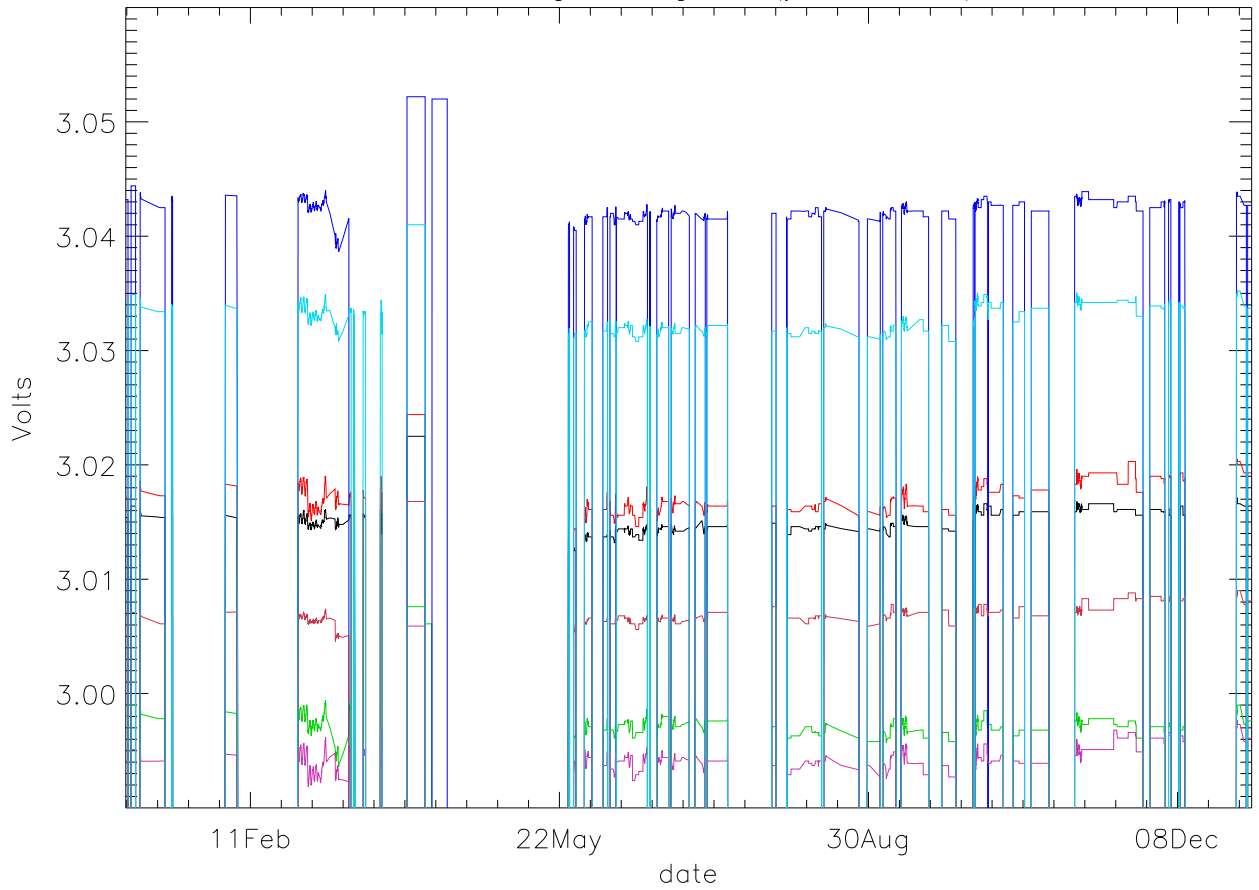

Vd:Drain Voltage. stage 1 (year 2014) PoIA

bm0 bm1 bm2 bm3 bm4 bm5 bm6

Vd:Drain Voltage. stage 1 (year 2014) PoIB

Vd:Drain Voltage. stage 2 (year 2014) PoIA

bm0 bm1 bm2 bm3 bm4 bm5 bm6

Vd:Drain Voltage. stage 2 (year 2014) PoIB

Vd:Drain Voltage. stage 3 (year 2014) PoIA

bm0 bm1 bm2 bm3 bm4 bm5 bm6

Vd:Drain Voltage. stage 3 (year 2014) PoIB