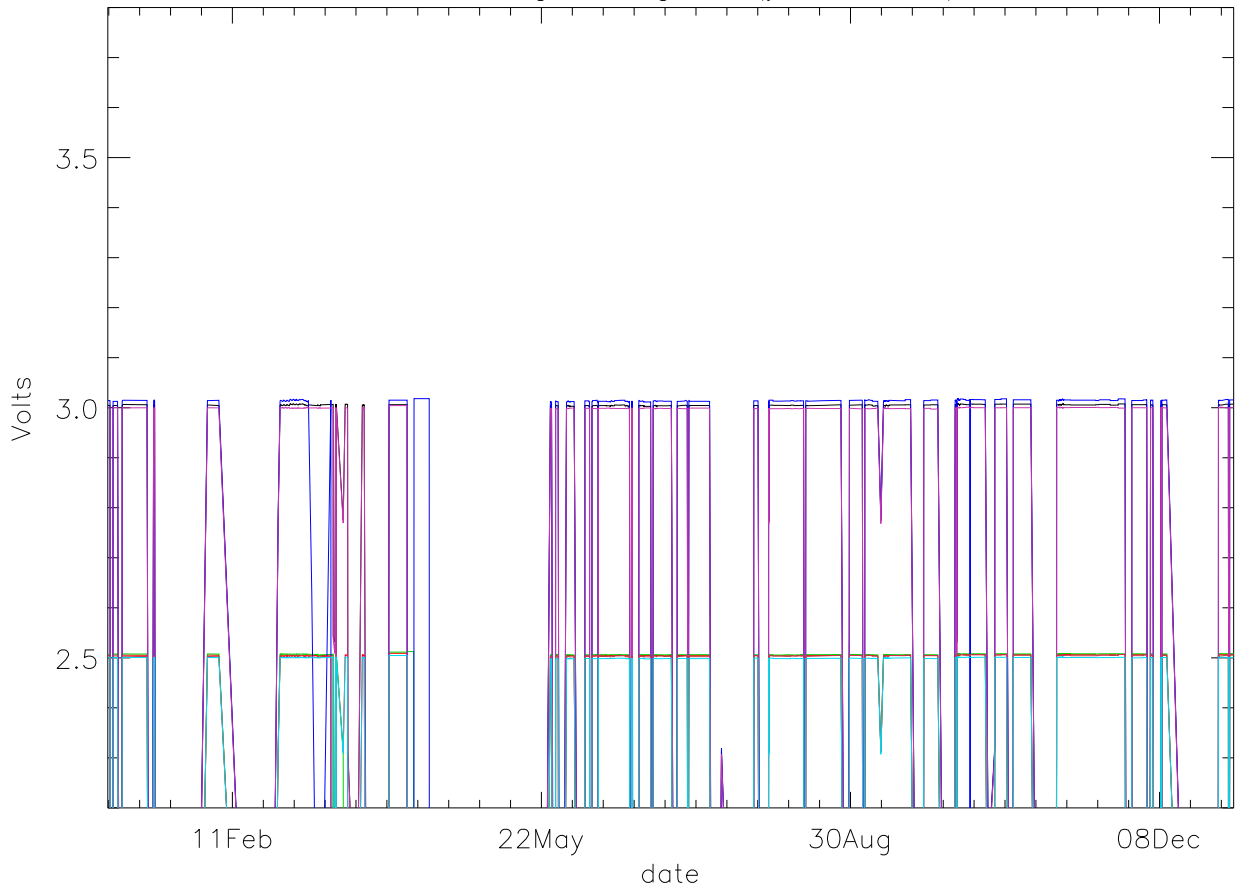

Vd:Drain Voltage. stage 1 (year 2014) PoIA

bm0 bm1 bm2 bm3 bm4 bm5 bm6

Vd:Drain Voltage. stage 1 (year 2014) PoIB

Vd:Drain Voltage. stage 2 (year 2014) PoIA

bm0 bm1 bm2 bm3 bm4 bm5 bm6

Vd:Drain Voltage. stage 2 (year 2014) PoIB