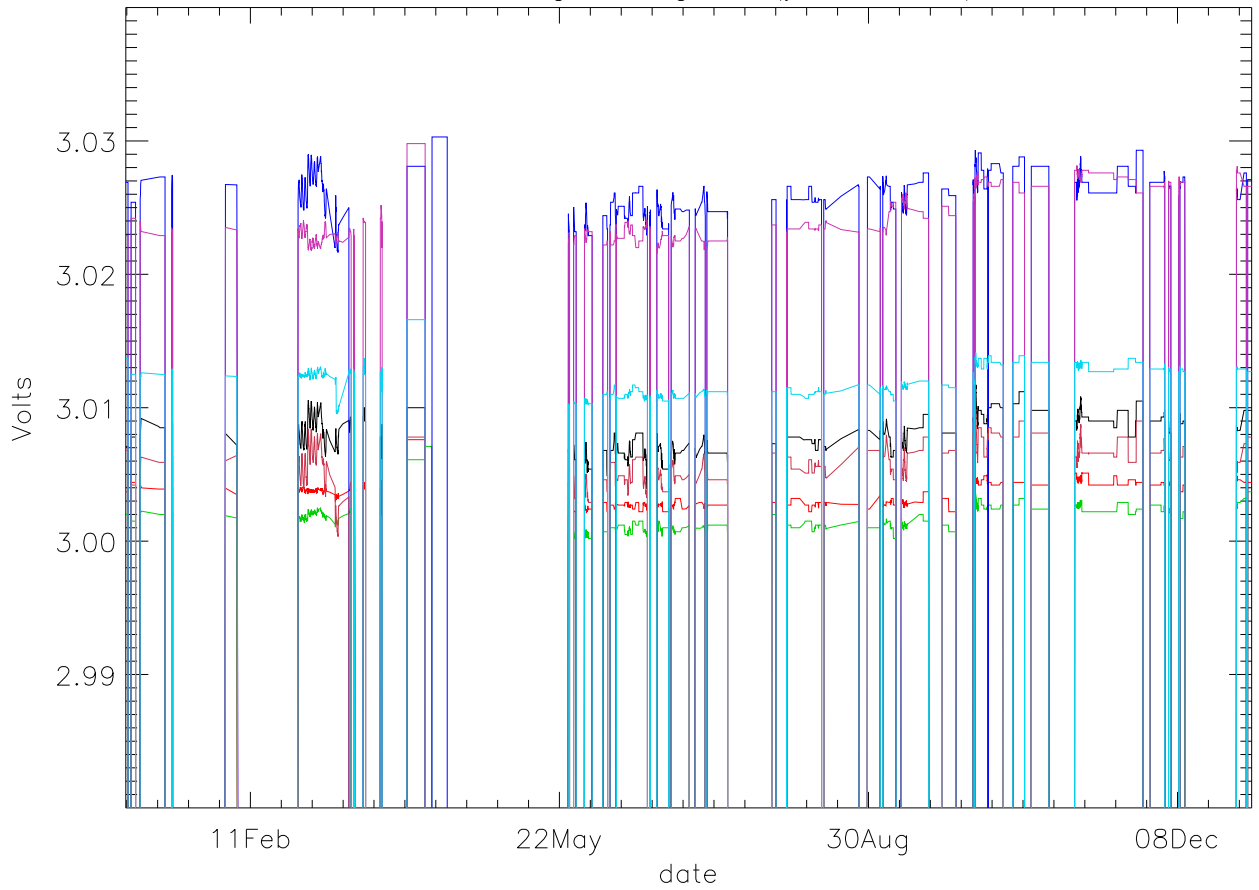

Vd:Drain Voltage. stage 1 (year 2014) PoIA

bm0 bm1 bm2 bm3 bm4 bm5 bm6

Vd:Drain Voltage. stage 1 (year 2014) PoIB

Vd:Drain Voltage. stage 2 (year 2014) PoIA

bm0 bm1 bm2 bm3 bm4 bm5 bm6

Vd:Drain Voltage. stage 2 (year 2014) PoIB

Vd:Drain Voltage. stage 3 (year 2014) PoIA

bm0 bm1 bm2 bm3 bm4 bm5 bm6

Vd:Drain Voltage. stage 3 (year 2014) PoIB