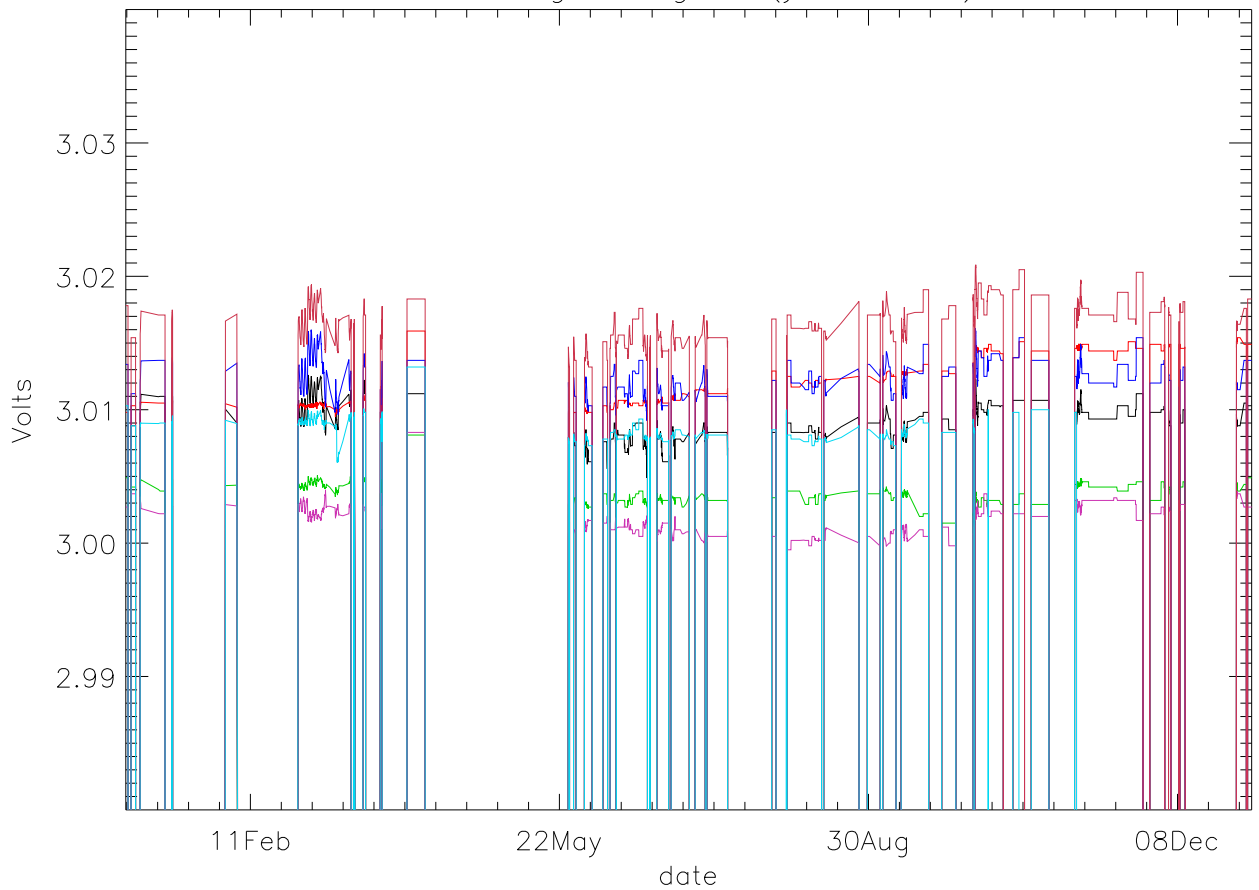

Vd:Drain Voltage. stage 1 (year 2014) PoIA

bm0 bm1 bm2 bm3 bm4 bm5 bm6

Vd:Drain Voltage. stage 1 (year 2014) PoIB

Vd:Drain Voltage. stage 2 (year 2014) PoIA

bm0 bm1 bm2 bm3 bm4 bm5 bm6

Vd:Drain Voltage. stage 2 (year 2014) PoIB

Vd:Drain Voltage. stage 3 (year 2014) PoIA

bm0 bm1 bm2 bm3 bm4 bm5 bm6

Vd:Drain Voltage. stage 3 (year 2014) PoIB