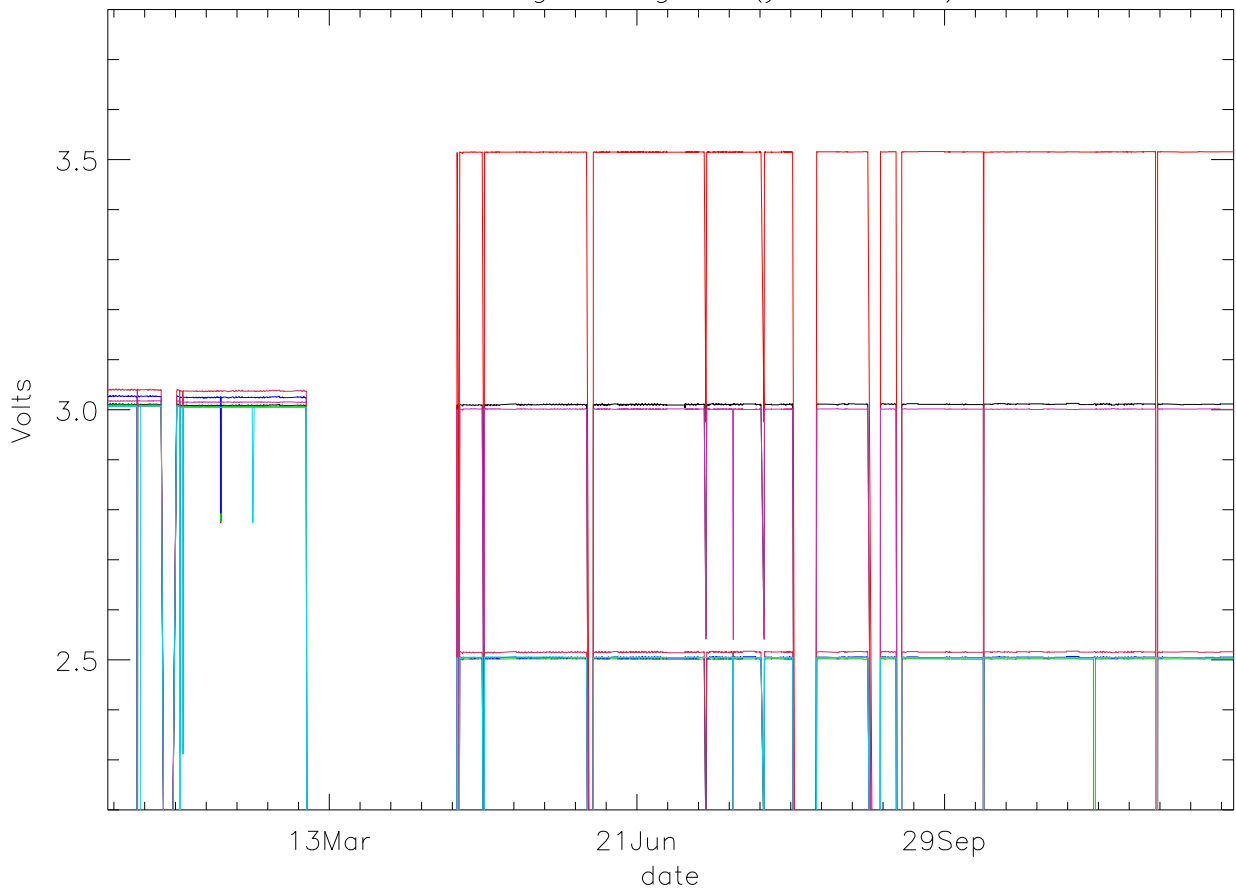

Vd:Drain Voltage. stage 1 (year 2012) PoIA

bm0 bm1 bm2 bm3 bm4 bm5 bm6

Vd:Drain Voltage. stage 1 (year 2012) PoIB

Vd:Drain Voltage. stage 2 (year 2012) PoIA

bm0 bm1 bm2 bm3 bm4 bm5 bm6

Vd:Drain Voltage. stage 2 (year 2012) PoIB