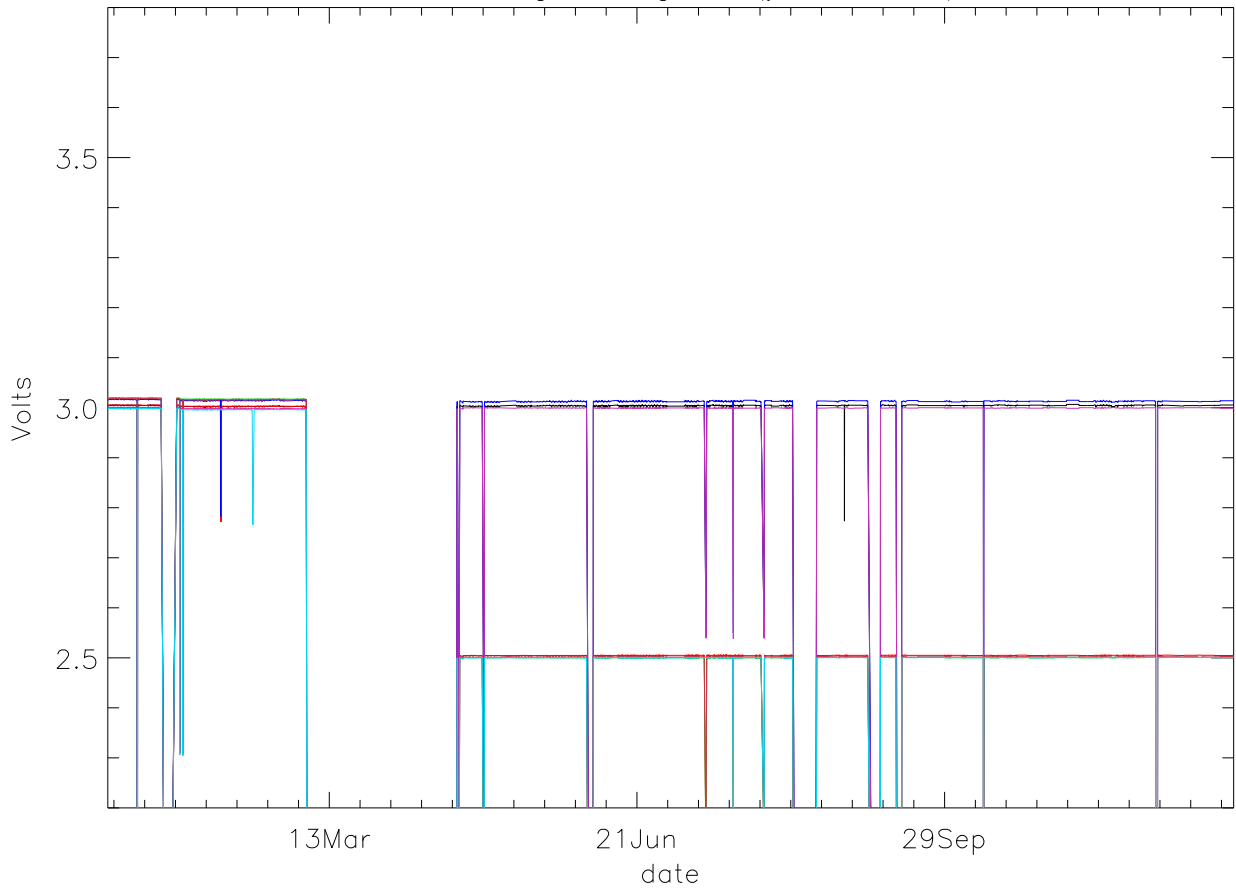

Vd:Drain Voltage. stage 1 (year 2012) PoIA

bm0 bm1 bm2 bm3 bm4 bm5 bm6

Vd:Drain Voltage. stage 1 (year 2012) PoIB

Vd:Drain Voltage. stage 2 (year 2012) PoIA

bm0 bm1 bm2 bm3 bm4 bm5 bm6

Vd:Drain Voltage. stage 2 (year 2012) PoIB