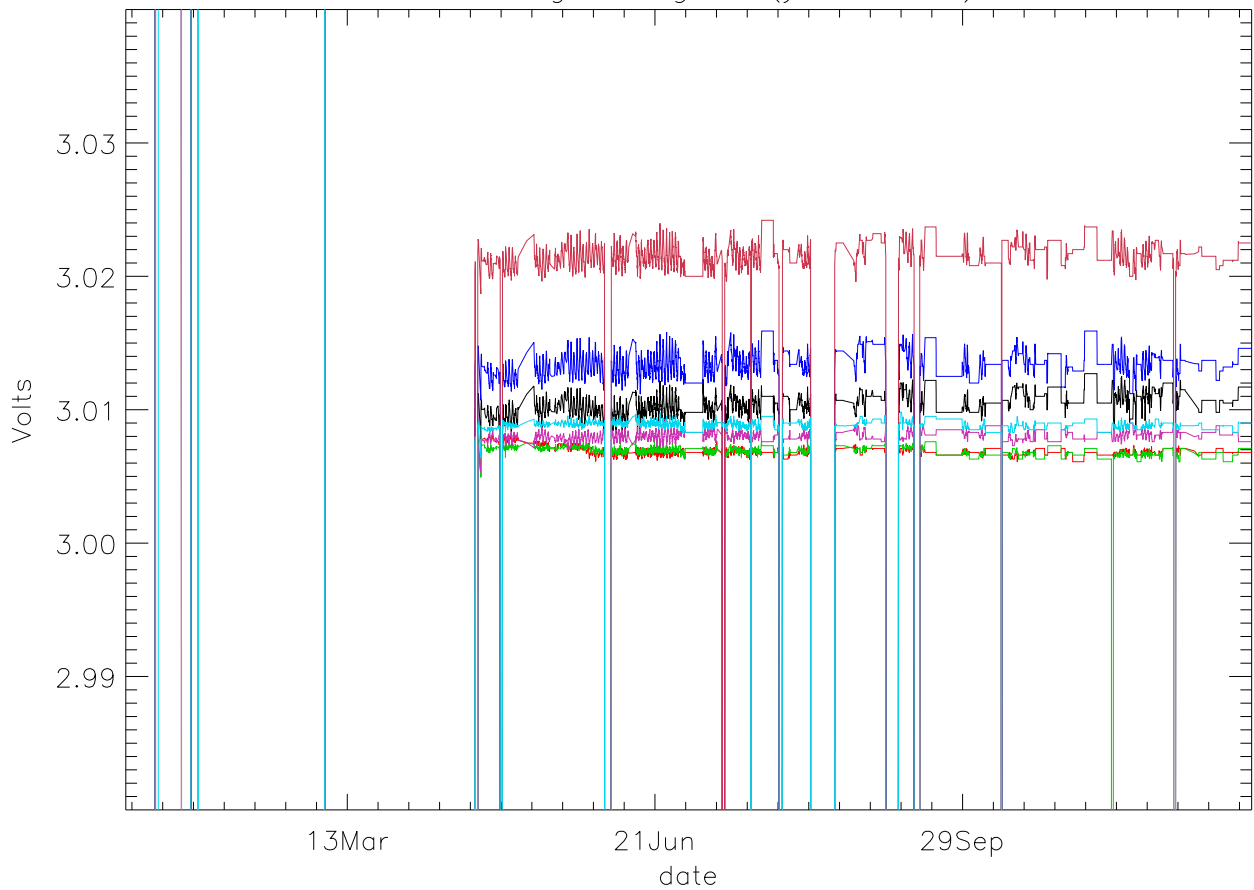

Vd:Drain Voltage. stage 1 (year 2012) PoIA

bm0 bm1 bm2 bm3 bm4 bm5 bm6

Vd:Drain Voltage. stage 1 (year 2012) PoIB

Vd:Drain Voltage. stage 2 (year 2012) PoIA

bm0 bm1 bm2 bm3 bm4 bm5 bm6

Vd:Drain Voltage. stage 2 (year 2012) PoIB

Vd:Drain Voltage. stage 3 (year 2012) PoIA

bm0 bm1 bm2 bm3 bm4 bm5 bm6

Vd:Drain Voltage. stage 3 (year 2012) PoIB