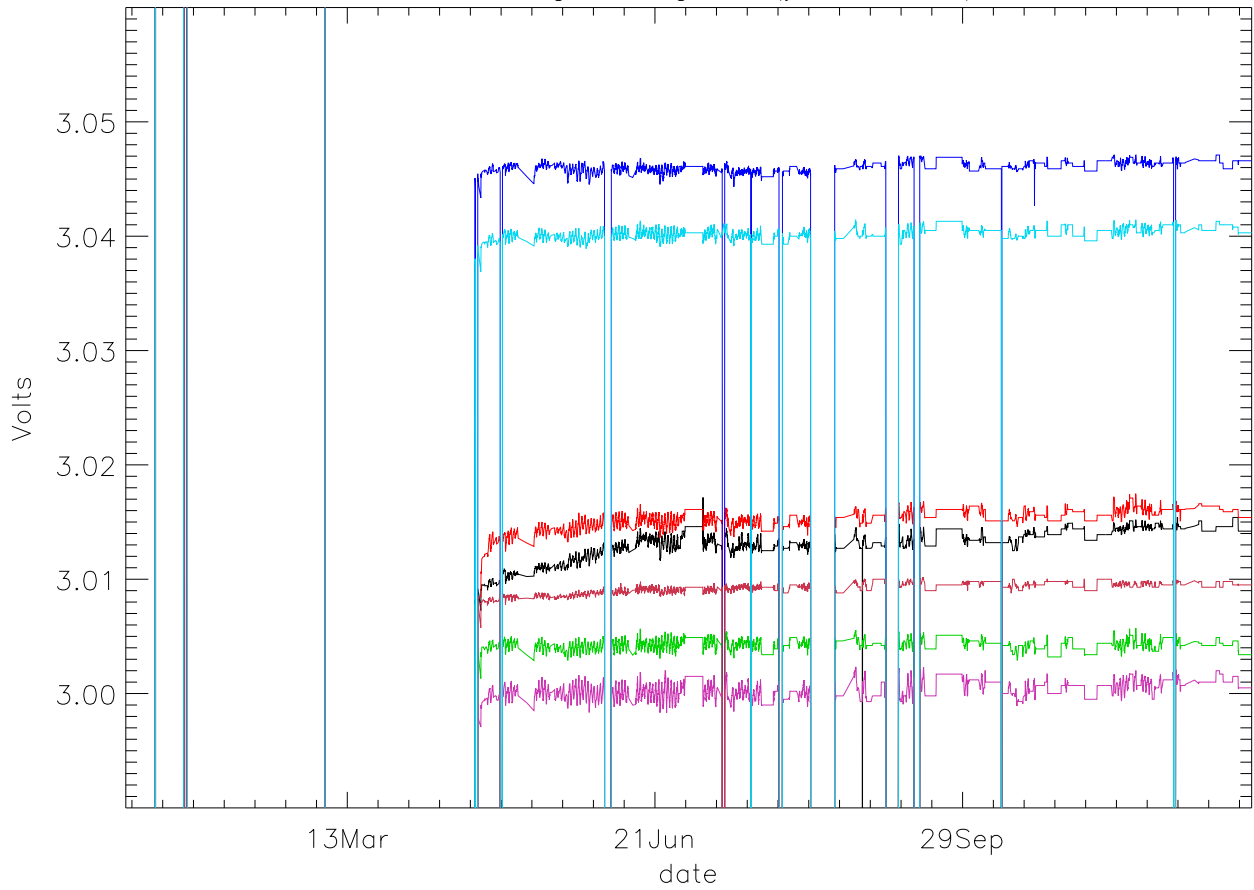

Vd:Drain Voltage. stage 3 (year 2012) PoIB

Vd:Drain Voltage. stage 3 (year 2012) PoIA