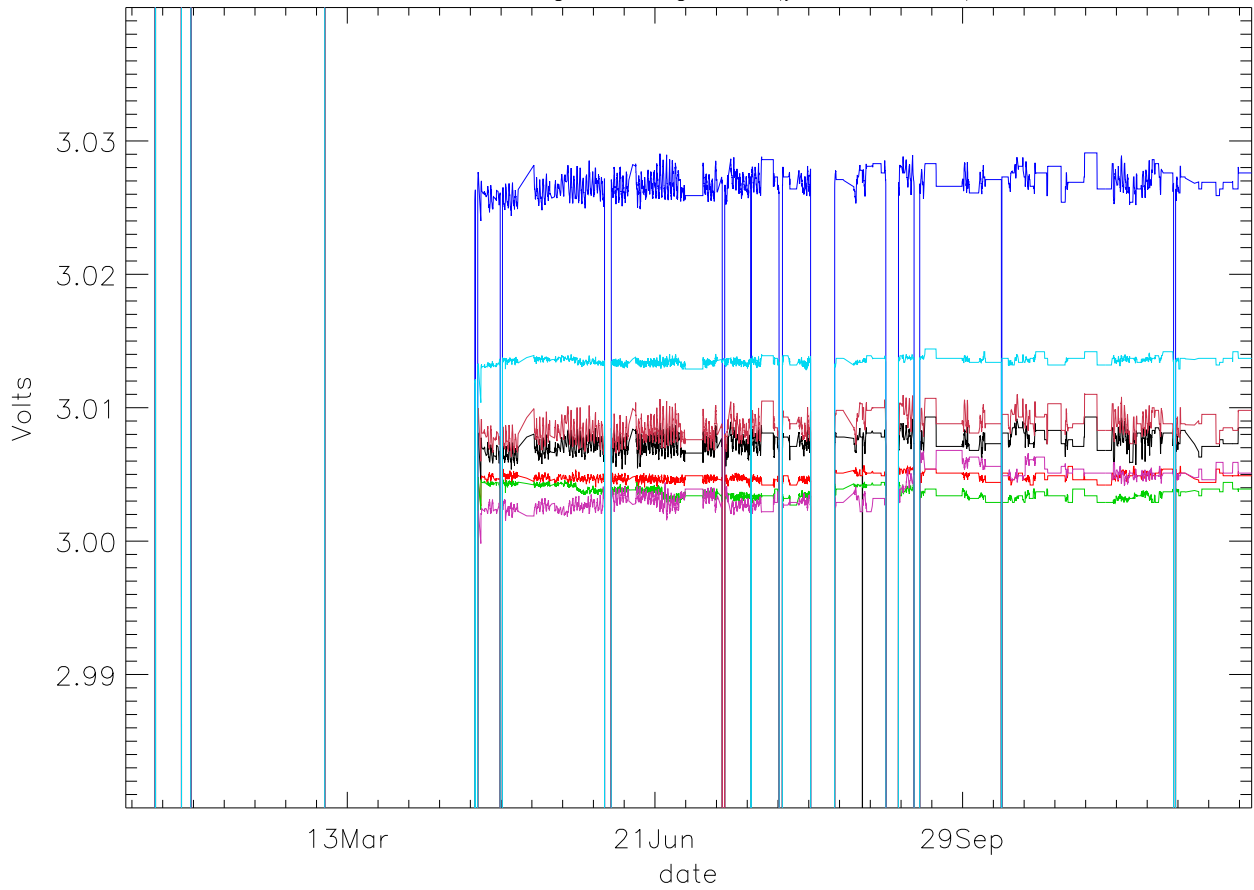

Vd:Drain Voltage. stage 1 (year 2012) PoIA

bm0 bm1 bm2 bm3 bm4 bm5 bm6

Vd:Drain Voltage. stage 1 (year 2012) PoIB

Vd:Drain Voltage. stage 2 (year 2012) PoIA

bm0 bm1 bm2 bm3 bm4 bm5 bm6

Vd:Drain Voltage. stage 2 (year 2012) PoIB