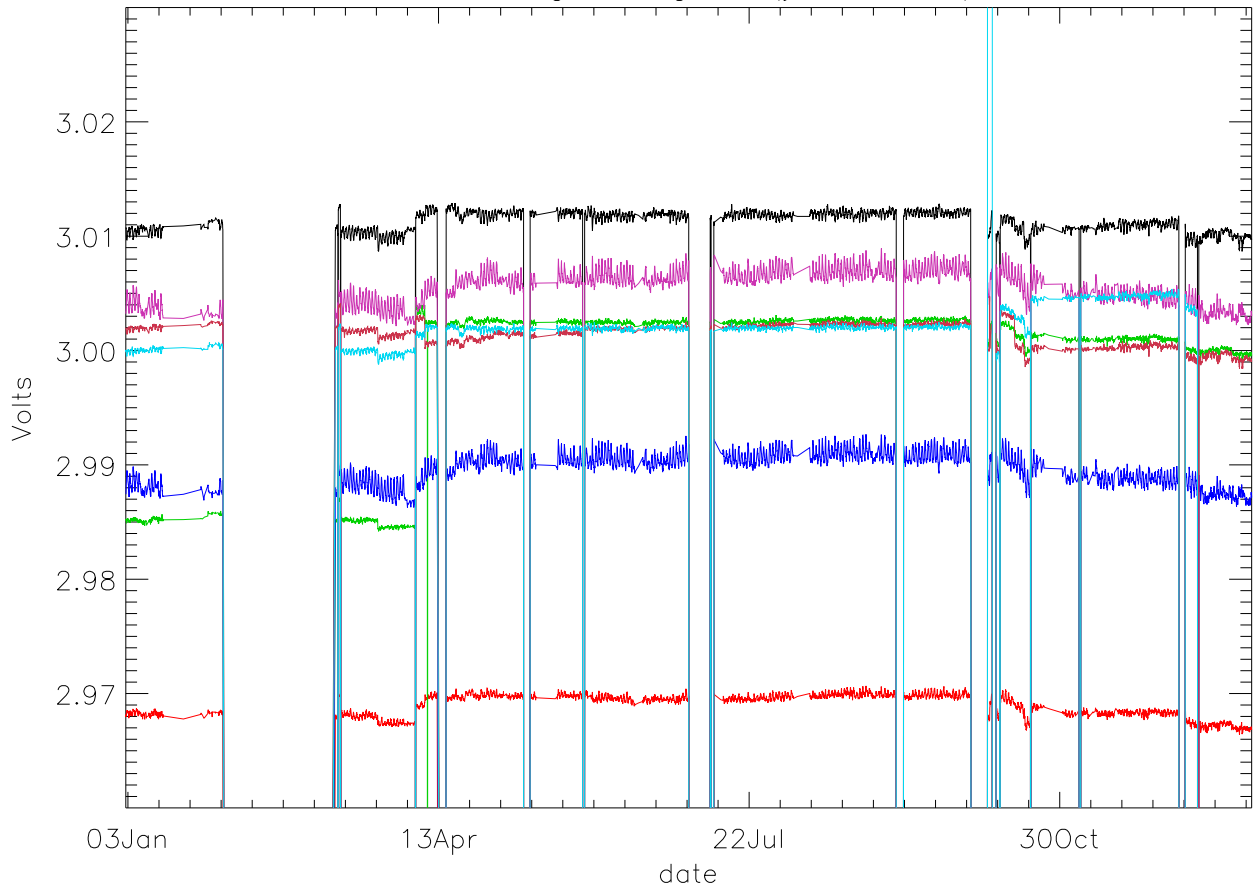

Vd:Drain Voltage. stage 1 (year 2010) PoIA

bm0 bm1 bm2 bm3 bm4 bm5 bm6

Vd:Drain Voltage. stage 1 (year 2010) PoIB

Vd:Drain Voltage. stage 2 (year 2010) PoIA

bm0 bm1 bm2 bm3 bm4 bm5 bm6

Vd:Drain Voltage. stage 2 (year 2010) PoIB

Vd:Drain Voltage. stage 3 (year 2010) PoIA

bm0 bm1 bm2 bm3 bm4 bm5 bm6

Vd:Drain Voltage. stage 3 (year 2010) PoIB