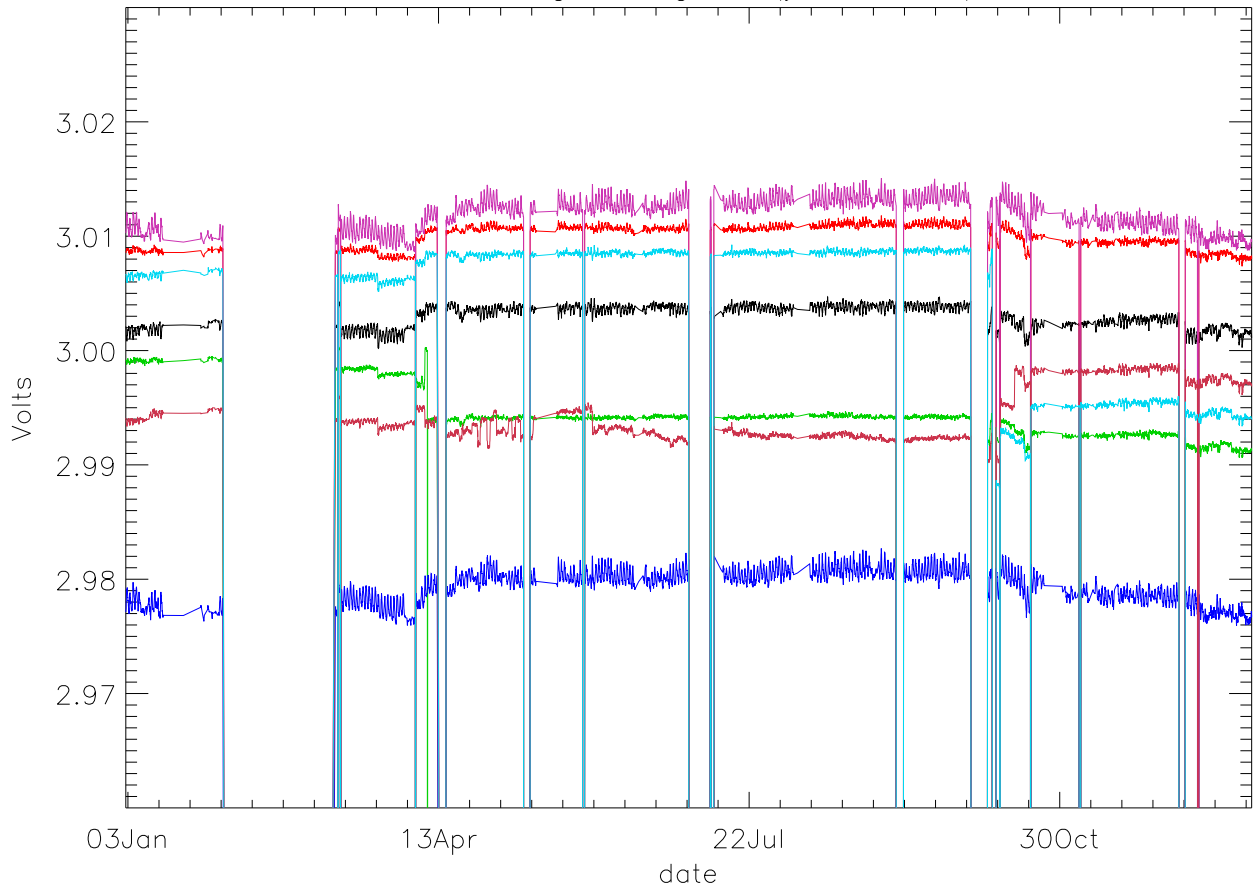

Vd:Drain Voltage. stage 1 (year 2010) PoIA

bm0 bm1 bm2 bm3 bm4 bm5 bm6

Vd:Drain Voltage. stage 1 (year 2010) PoIB

Vd:Drain Voltage. stage 2 (year 2010) PoIA

bm0 bm1 bm2 bm3 bm4 bm5 bm6

Vd:Drain Voltage. stage 2 (year 2010) PoIB

Vd:Drain Voltage. stage 3 (year 2010) PoIA

bm0 bm1 bm2 bm3 bm4 bm5 bm6

Vd:Drain Voltage. stage 3 (year 2010) PoIB