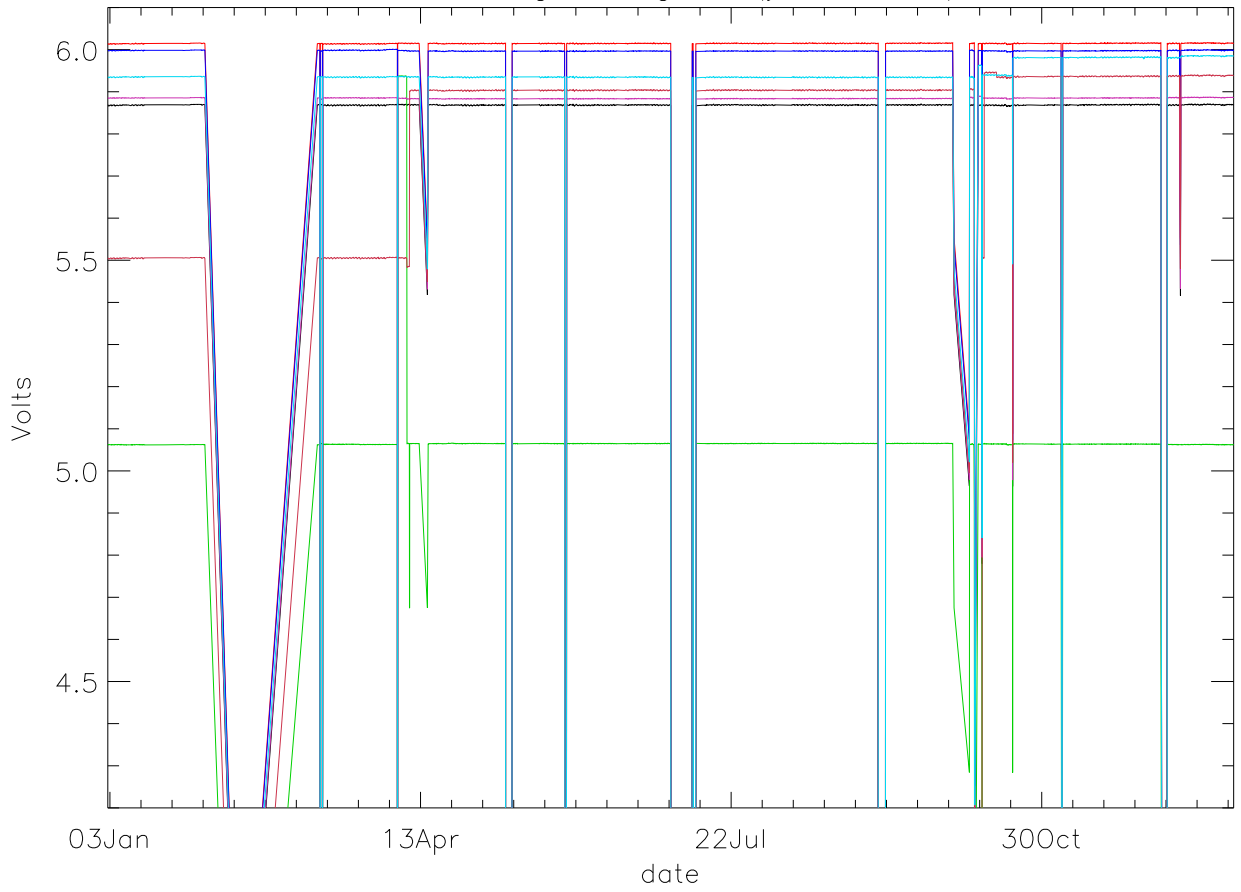

Vd:Drain Voltage. stage 1 (year 2010) PoIA

bm0 bm1 bm2 bm3 bm4 bm5 bm6

Vd:Drain Voltage. stage 1 (year 2010) PoIB

Vd:Drain Voltage. stage 2 (year 2010) PoIA

bm0 bm1 bm2 bm3 bm4 bm5 bm6

Vd:Drain Voltage. stage 2 (year 2010) PoIB

Vd:Drain Voltage. stage 3 (year 2010) PoIA

bm0 bm1 bm2 bm3 bm4 bm5 bm6

Vd:Drain Voltage. stage 3 (year 2010) PoIB