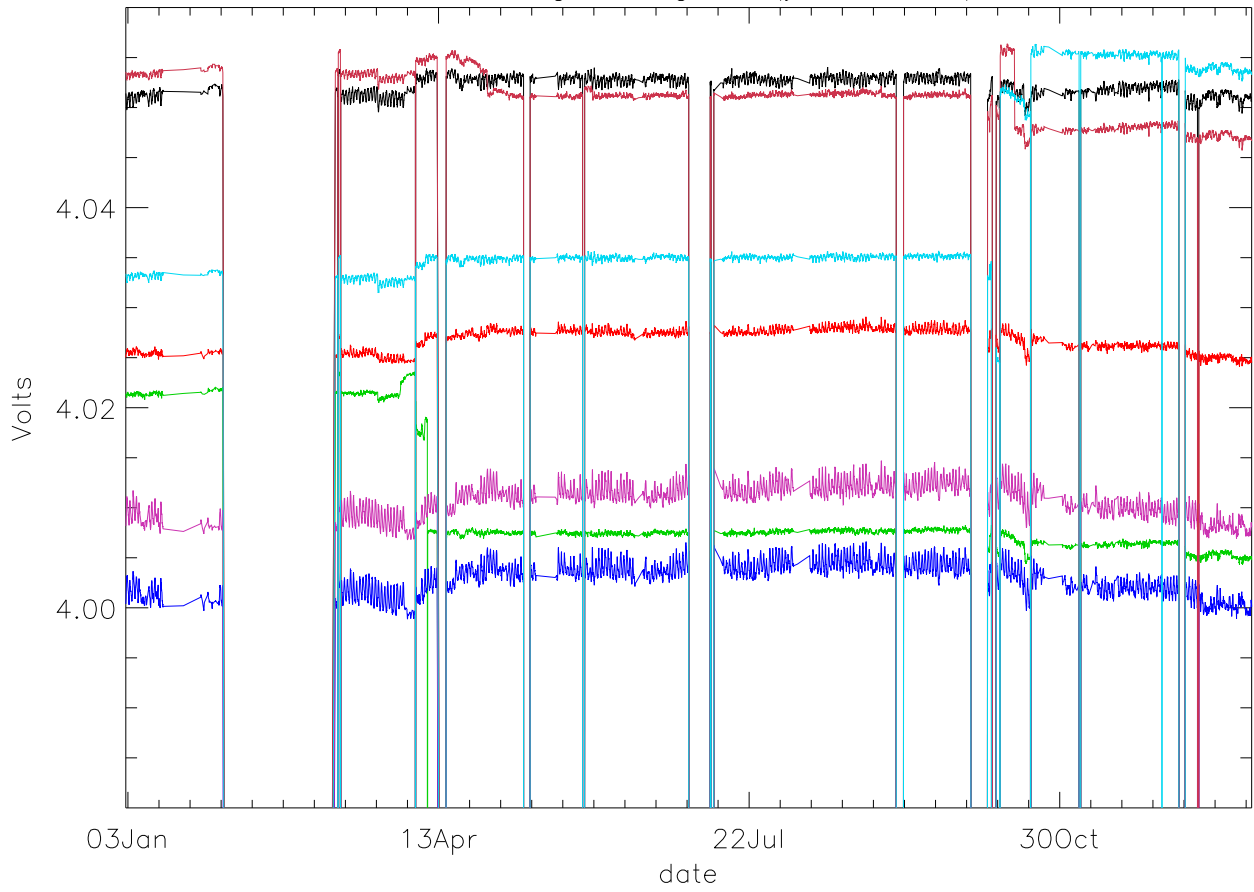

Vd:Drain Voltage. stage 1 (year 2010) PoIA

bm0 bm1 bm2 bm3 bm4 bm5 bm6

Vd:Drain Voltage. stage 1 (year 2010) PoIB

Vd:Drain Voltage. stage 2 (year 2010) PoIA

bm0 bm1 bm2 bm3 bm4 bm5 bm6

Vd:Drain Voltage. stage 2 (year 2010) PoIB

Vd:Drain Voltage. stage 3 (year 2010) PoIA

bm0 bm1 bm2 bm3 bm4 bm5 bm6

Vd:Drain Voltage. stage 3 (year 2010) PoIB