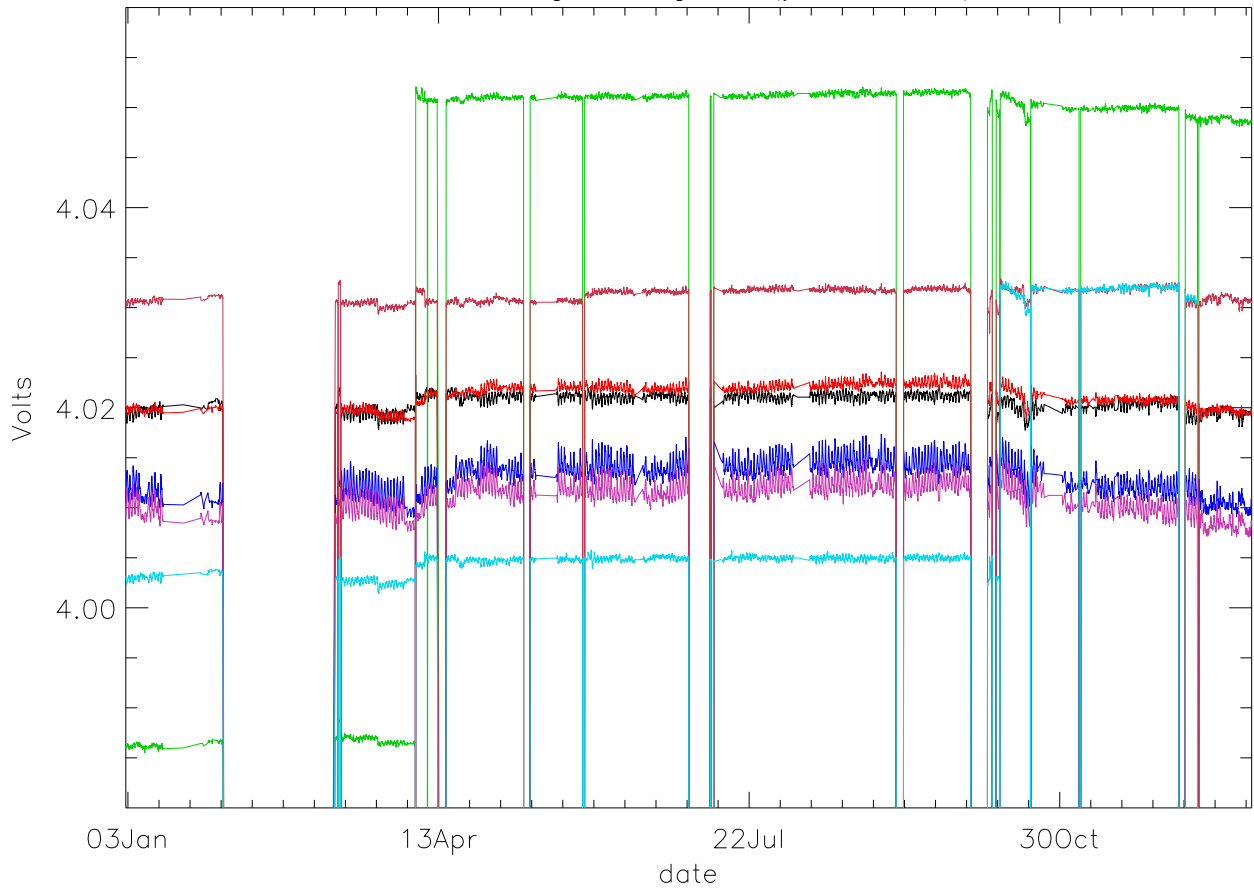

Vd:Drain Voltage. stage 1 (year 2010) PoIA

bm0 bm1 bm2 bm3 bm4 bm5 bm6

Vd:Drain Voltage. stage 1 (year 2010) PoIB

Vd:Drain Voltage. stage 2 (year 2010) PoIA

bm0 bm1 bm2 bm3 bm4 bm5 bm6

Vd:Drain Voltage. stage 2 (year 2010) PoIB

Vd:Drain Voltage. stage 3 (year 2010) PoIA

bm0 bm1 bm2 bm3 bm4 bm5 bm6

Vd:Drain Voltage. stage 3 (year 2010) PoIB