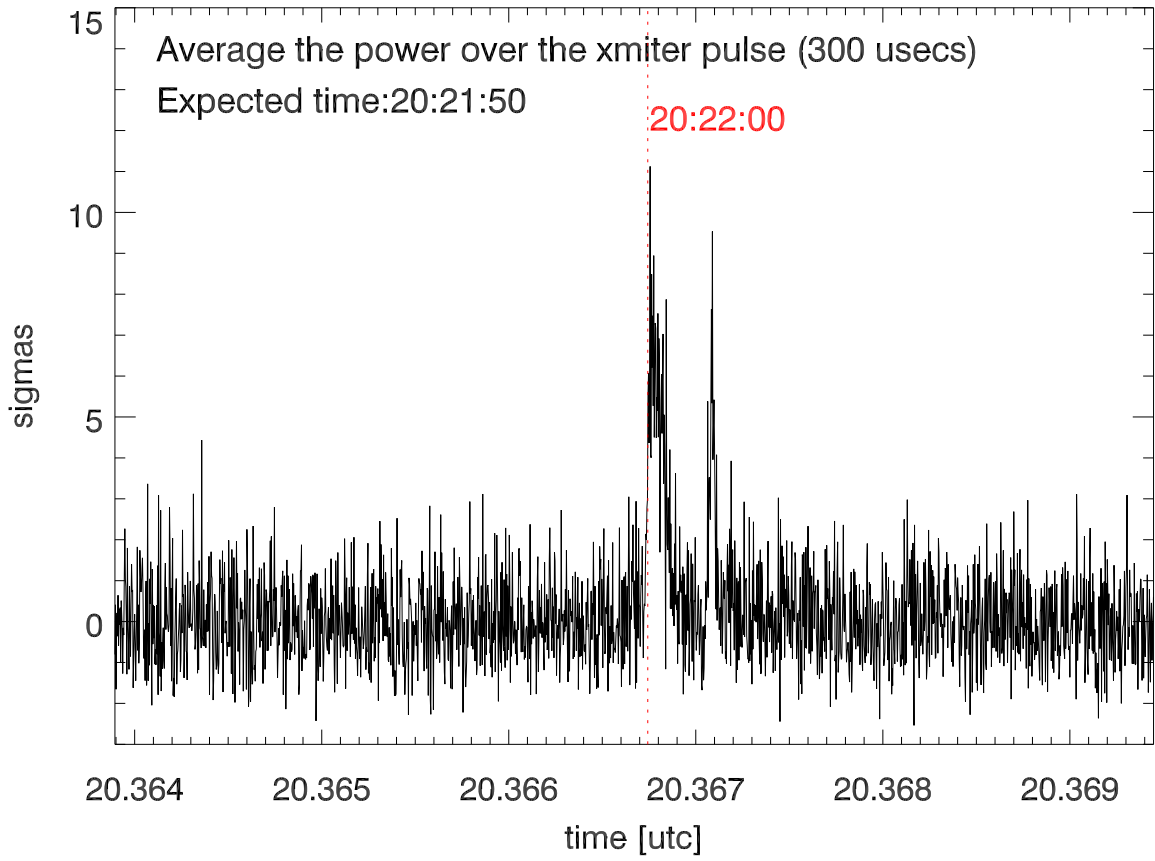

22mar14 swarmB power vs time for range 523.5Km

blowup around satellite.