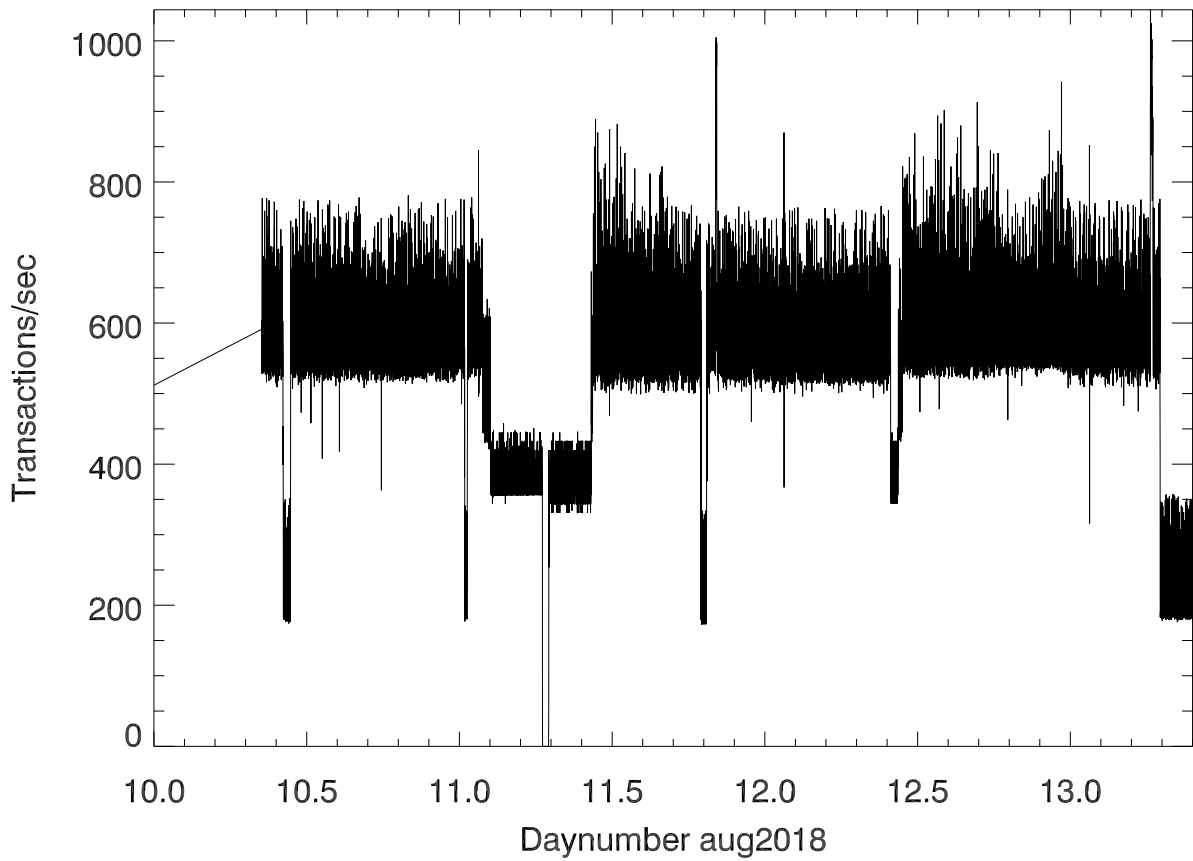

10-13aug18 t3274 i/o rates to gpuServ1 disc

transactions per second

Blowup around .0625 each day (01:30). 11aug2018

12aug2018

13aug2018