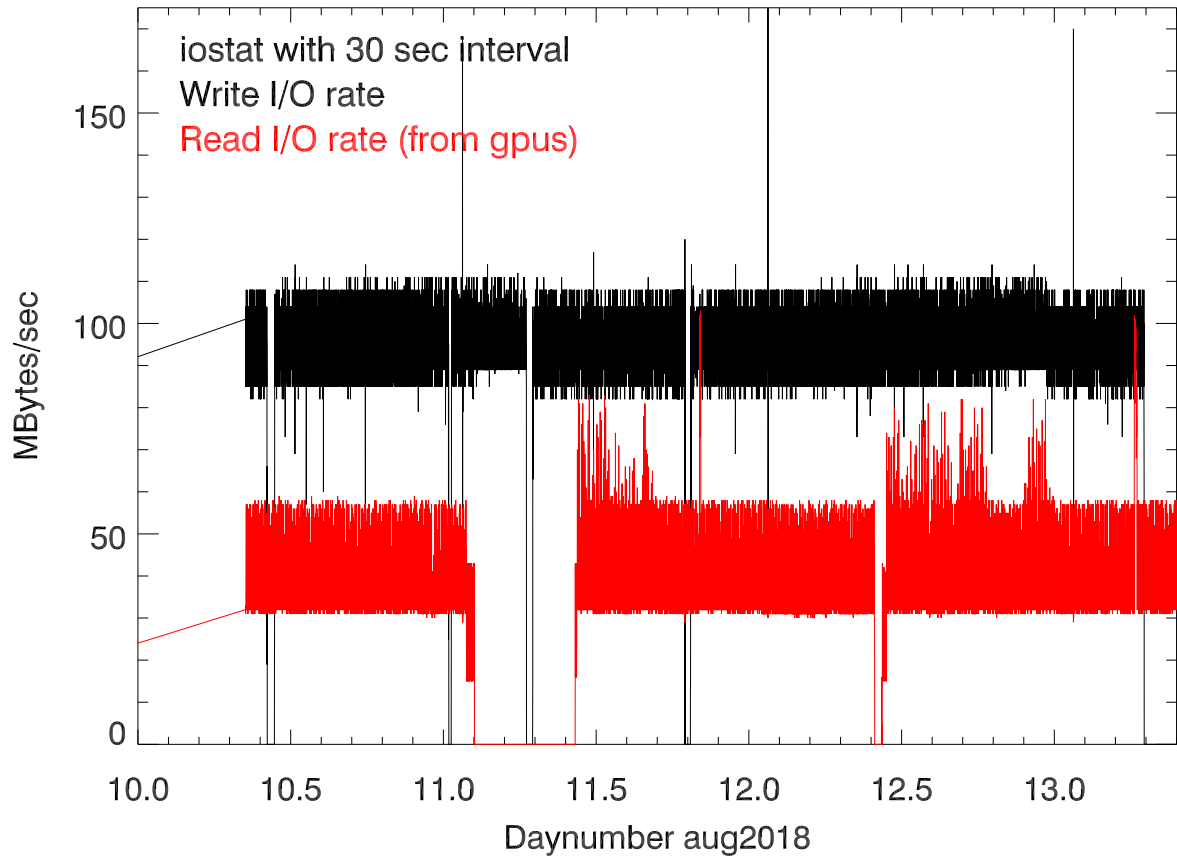

10-13aug18 t3274 i/o rates to gpuServ1 disc

transactions per second

Blowup around .0625 each day (01:30). 11aug2018

12aug2018

13aug2018