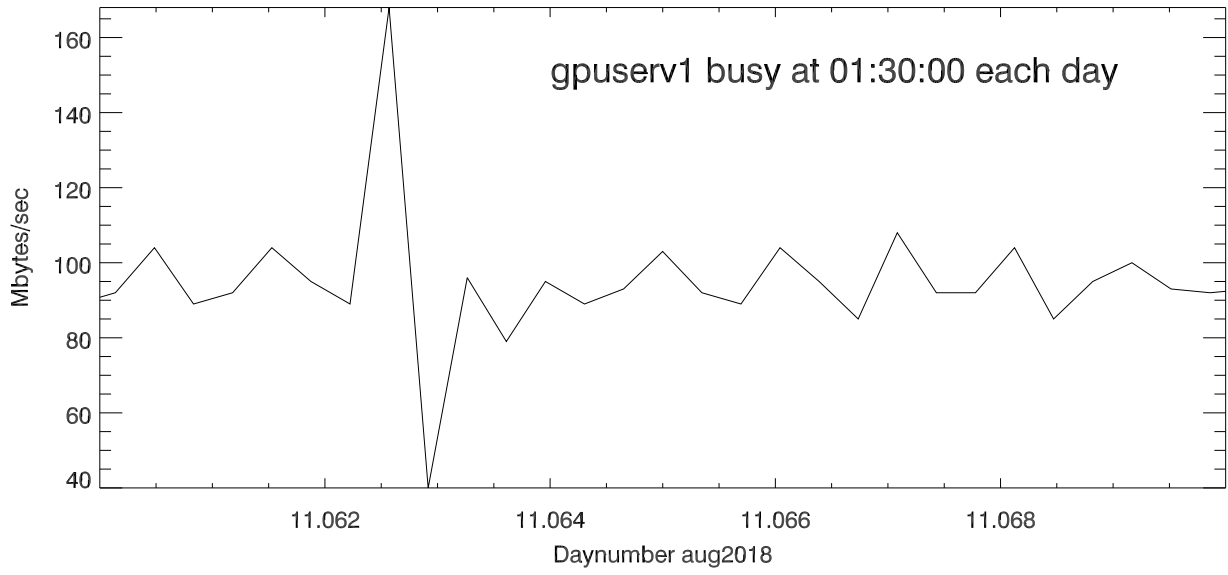

10-13aug18 t3274 i/o rates to gpuServ1 disc

transactions per second

Blowup around .0625 each day (01:30). 11aug2018

12aug2018

13aug2018