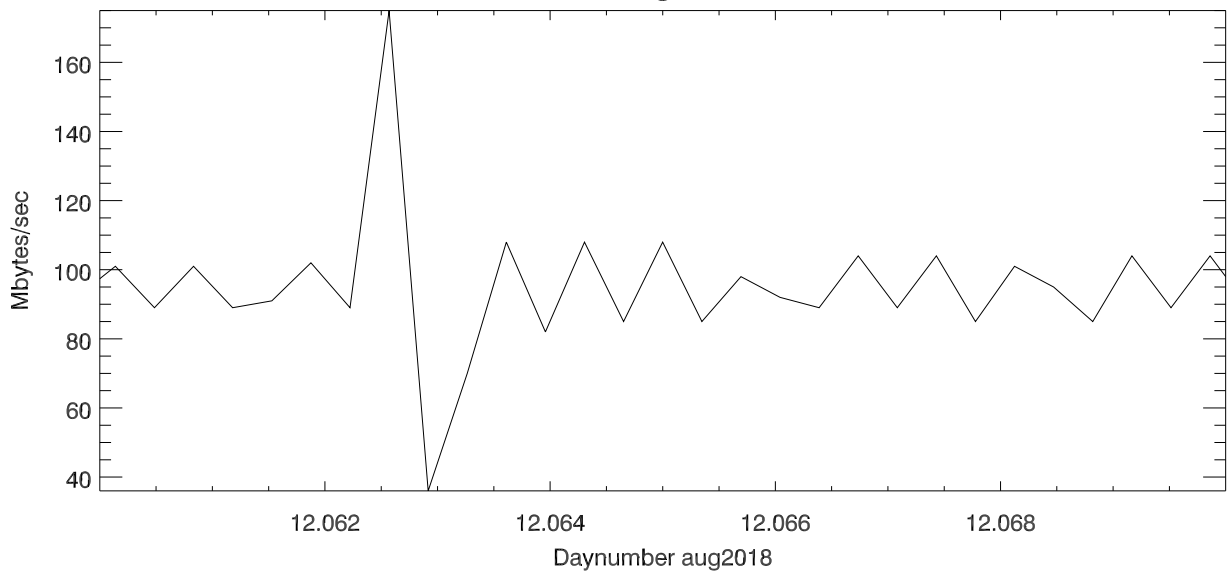

10-13aug18 t3274 i/o rates to gpuServ1 disc

transactions per second

Blowup around .0625 each day (01:30). 11aug2018

12aug2018

13aug2018