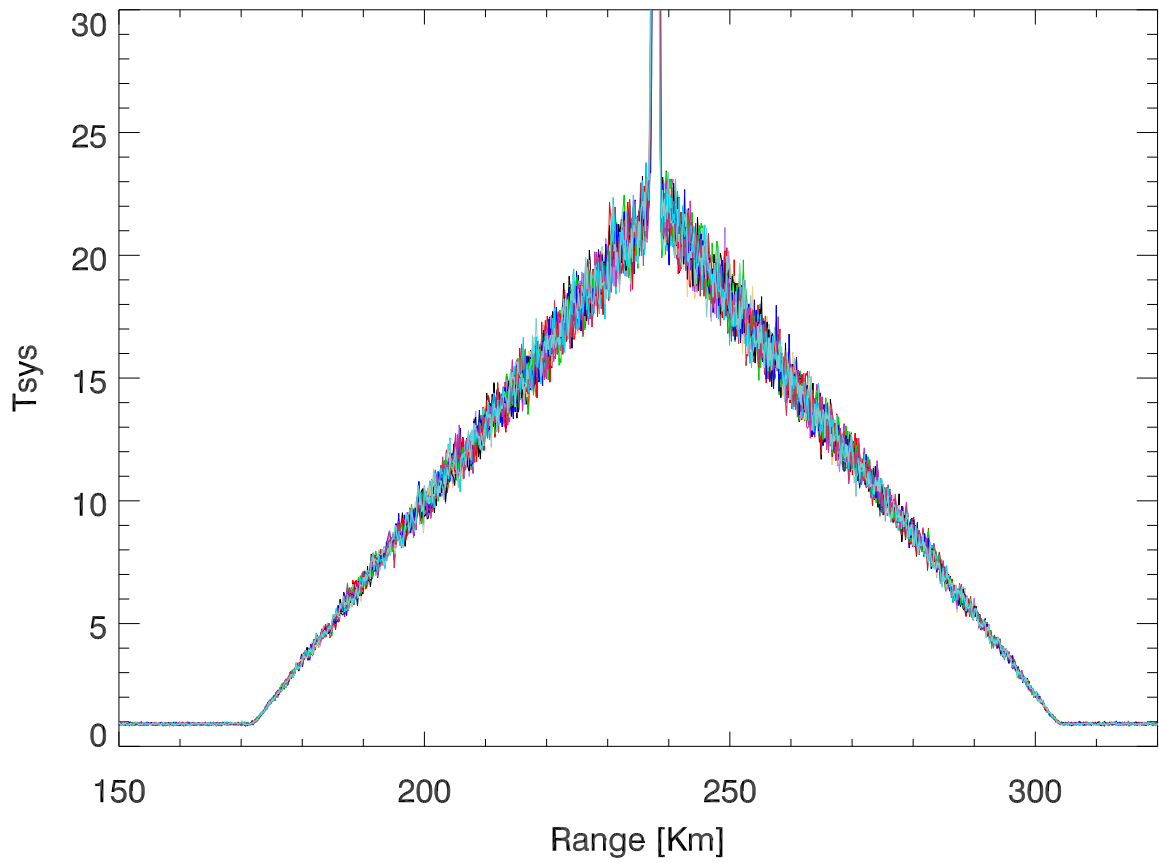

02jun16 20:32:06 AST). spectral Strips for ranges about enhanced plasma line.

overplot spectra channel by range for different freq

no offsets

spectral chan by range. (no median filtering)

spectral chan by range. with median filter (len=71)