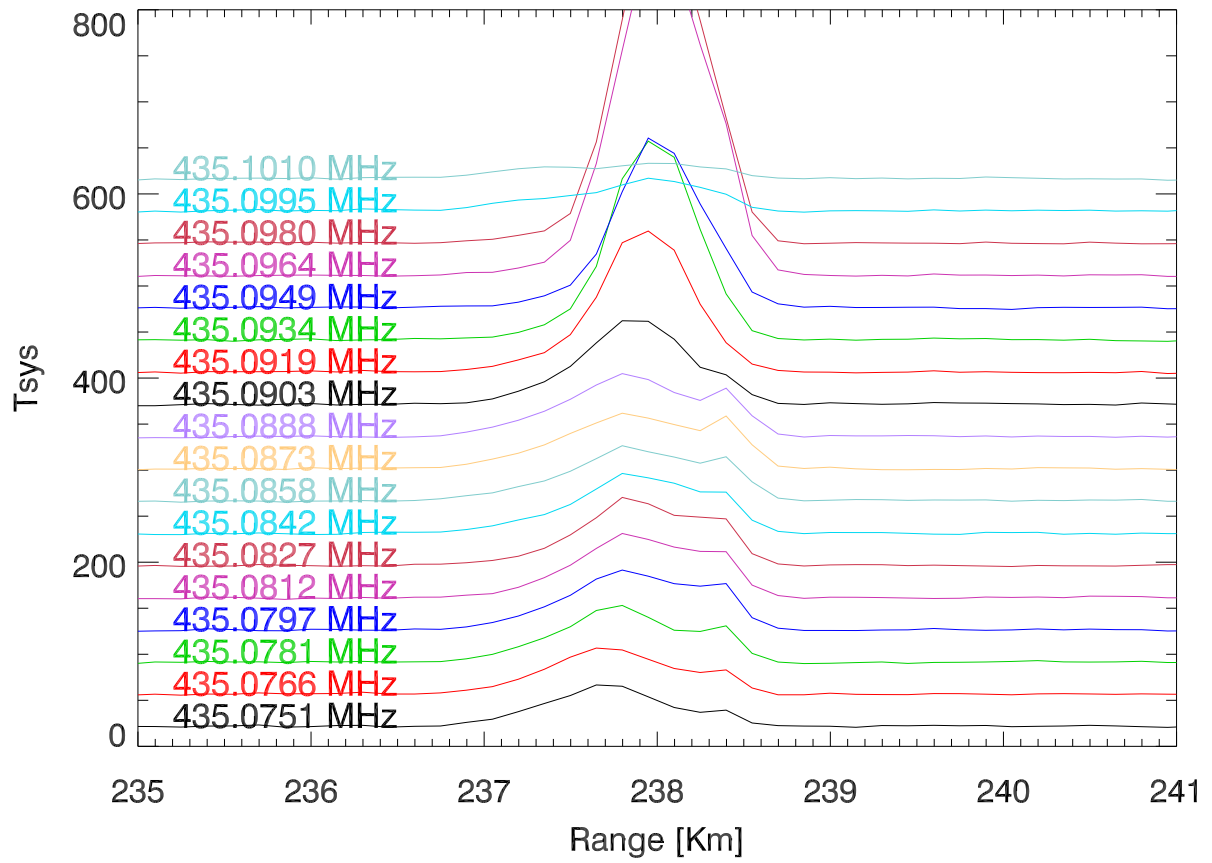

02jun16 20:32:06 AST). spectral Strips for ranges about enhanced plasma line.

overplot spectra channel by range for different freq

no offsets

spectral chan by range. (no median filtering)

spectral chan by range. with median filter (len=71)