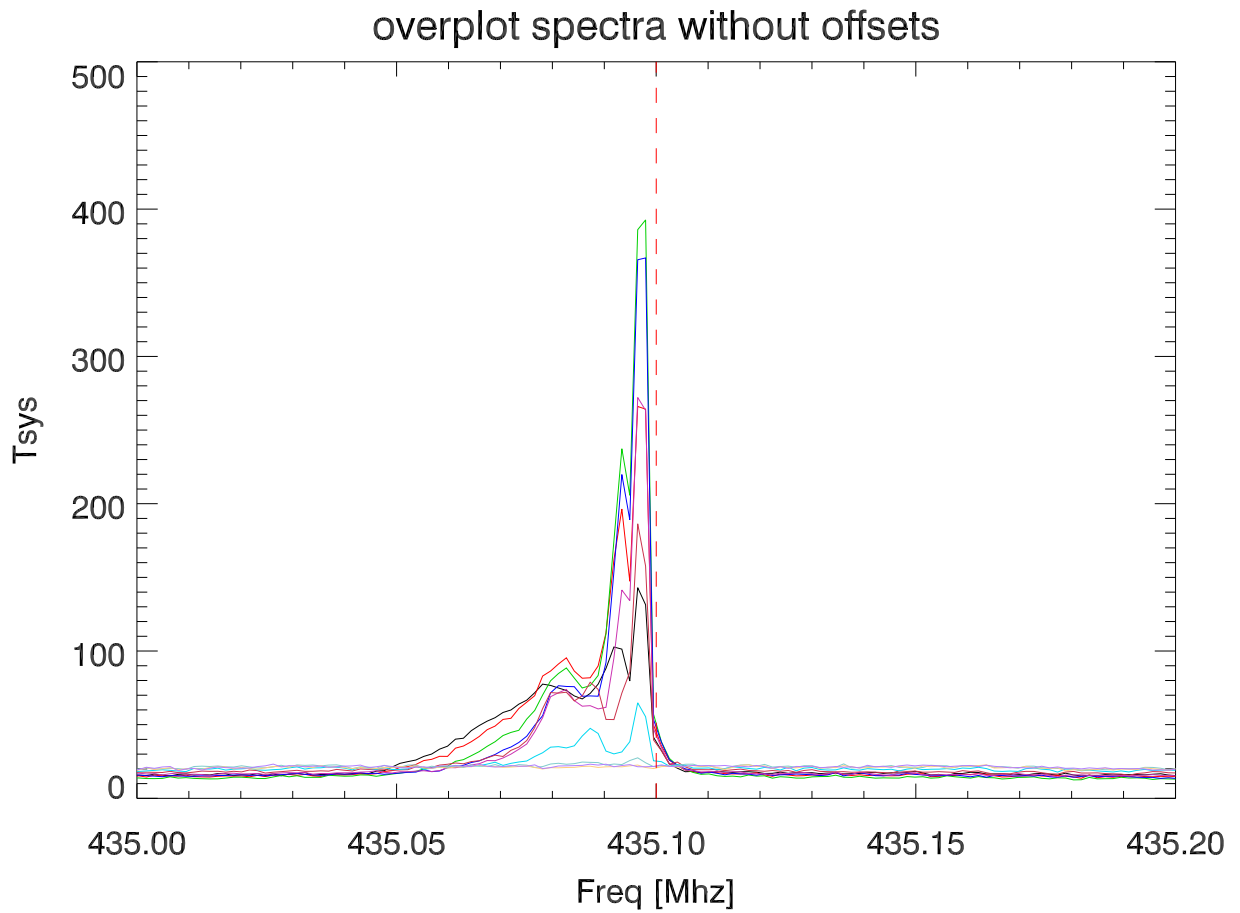

02jun16 20:32:06 AST). spectral Strips for ranges about enhanced plasma line.

overplot spectra channel by range for different freq

no offsets

spectral chan by range. (no median filtering)

spectral chan by range. with median filter (len=71)