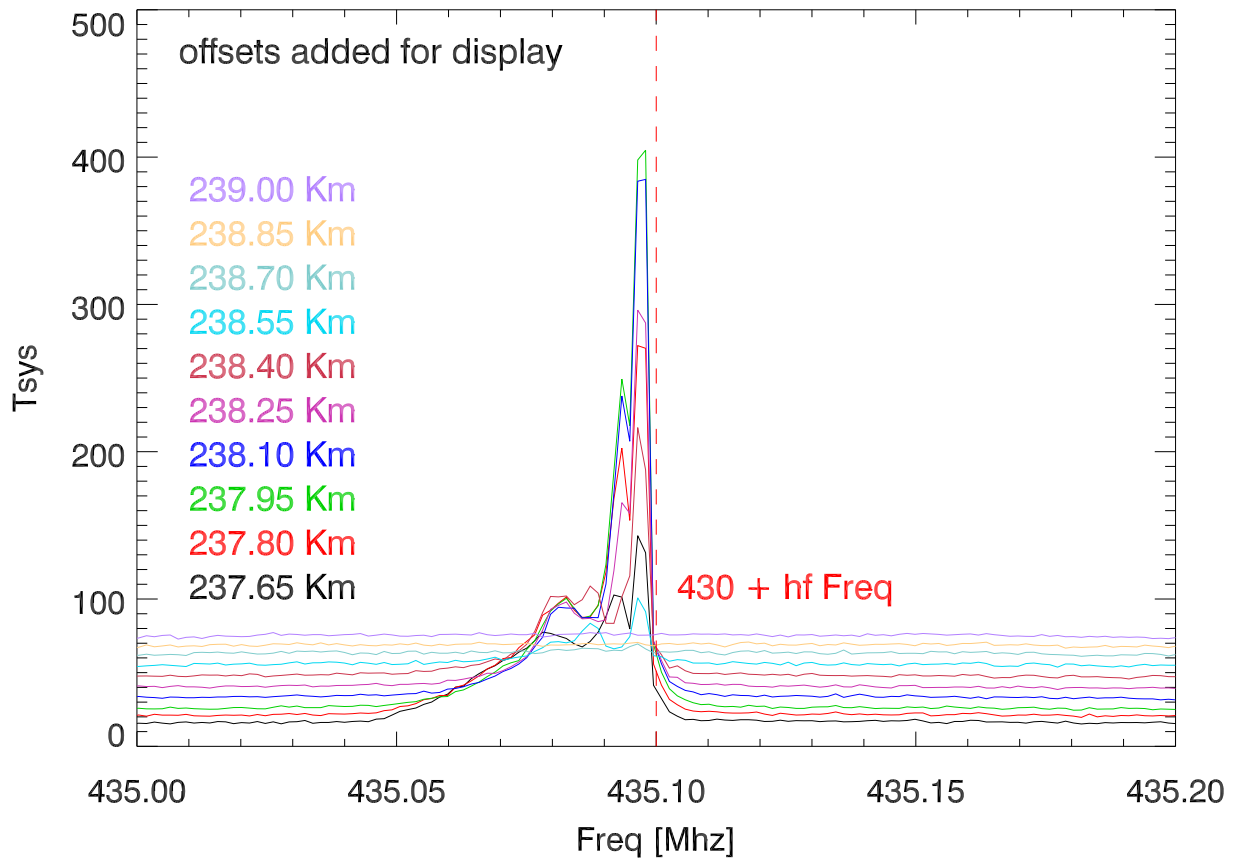

02jun16 20:32:06 AST). spectral Strips for ranges about enhanced plasma line.

overplot spectra channel by range for different freq

no offsets

spectral chan by range. (no median filtering)

spectral chan by range. with median filter (len=71)