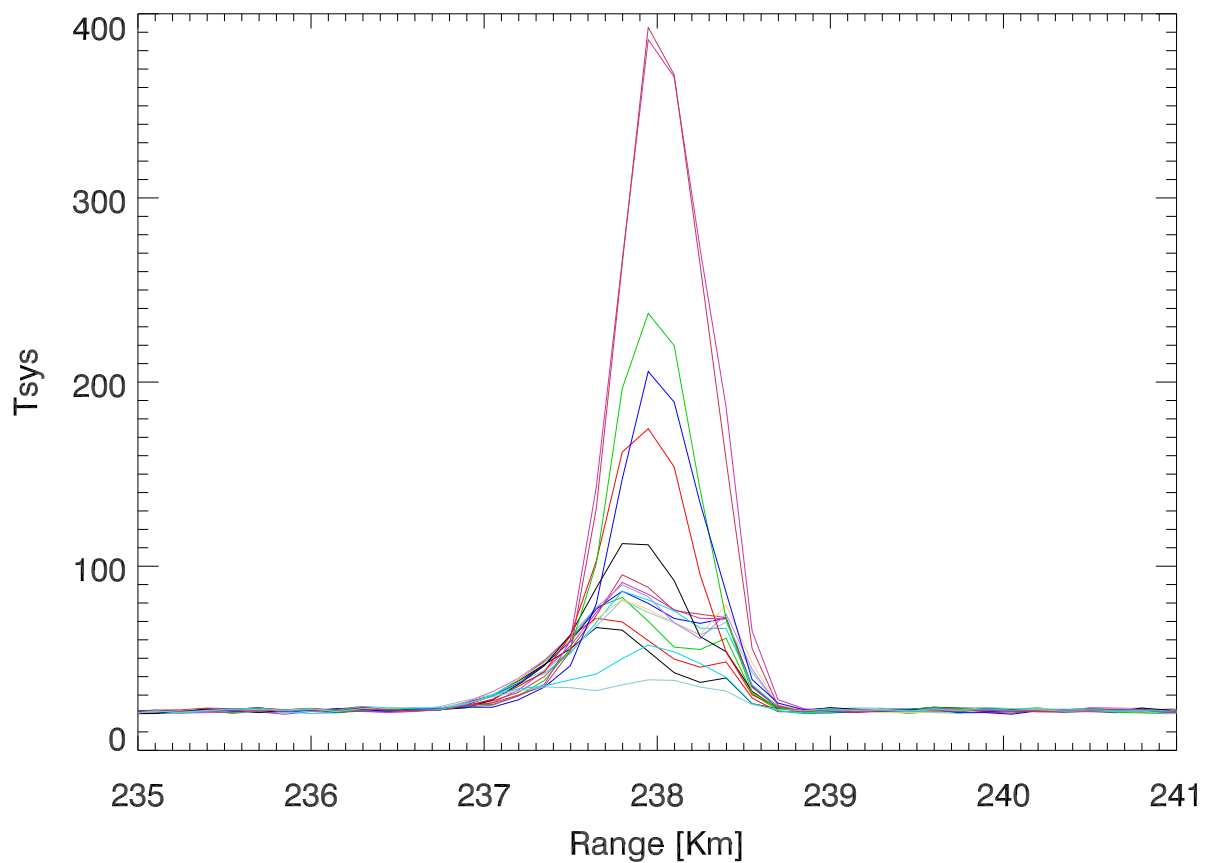

02jun16 20:32:06 AST). spectral Strips for ranges about enhanced plasma line.

overplot spectra channel by range for different freq

no offsets

spectral chan by range. (no median filtering)

spectral chan by range. with median filter (len=71)