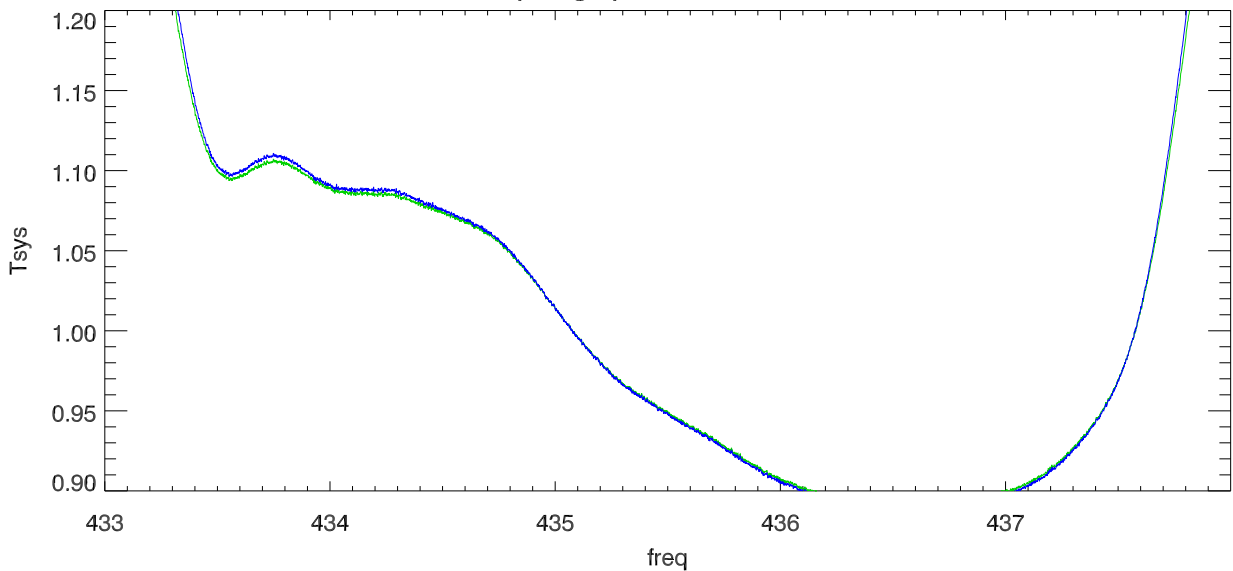

03feb14_015_001. 10sec avg spectra (before decoding). chan 1

overplot avg spectra: raw, decoded, decoded with rfi removal

blowup avg spectra with rfi removal

03feb14_015_001. 10sec avg spectra (before decoding). chan 2

overplot avg spectra: raw, decoded, decoded with rfi removal

blowup avg spectra with rfi removal