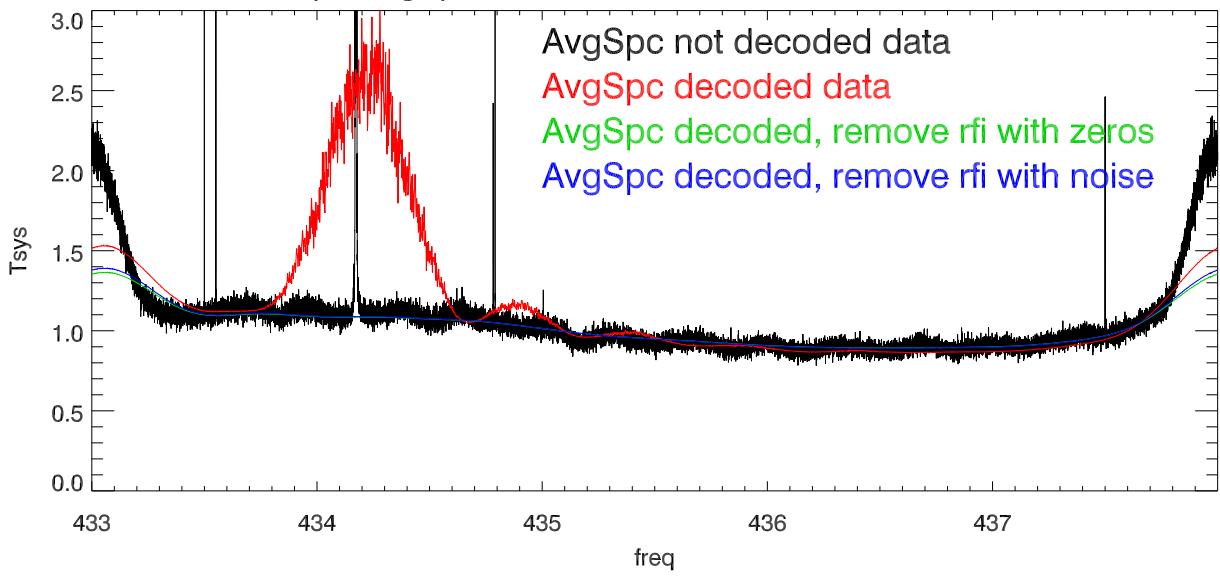

03feb14_015_001. 10sec avg spectra (before decoding). chan 1

overplot avg spectra: raw, decoded, decoded with rfi removal

blowup avg spectra with rfi removal

03feb14_015_001. 10sec avg spectra (before decoding). chan 2

overplot avg spectra: raw, decoded, decoded with rfi removal

blowup avg spectra with rfi removal