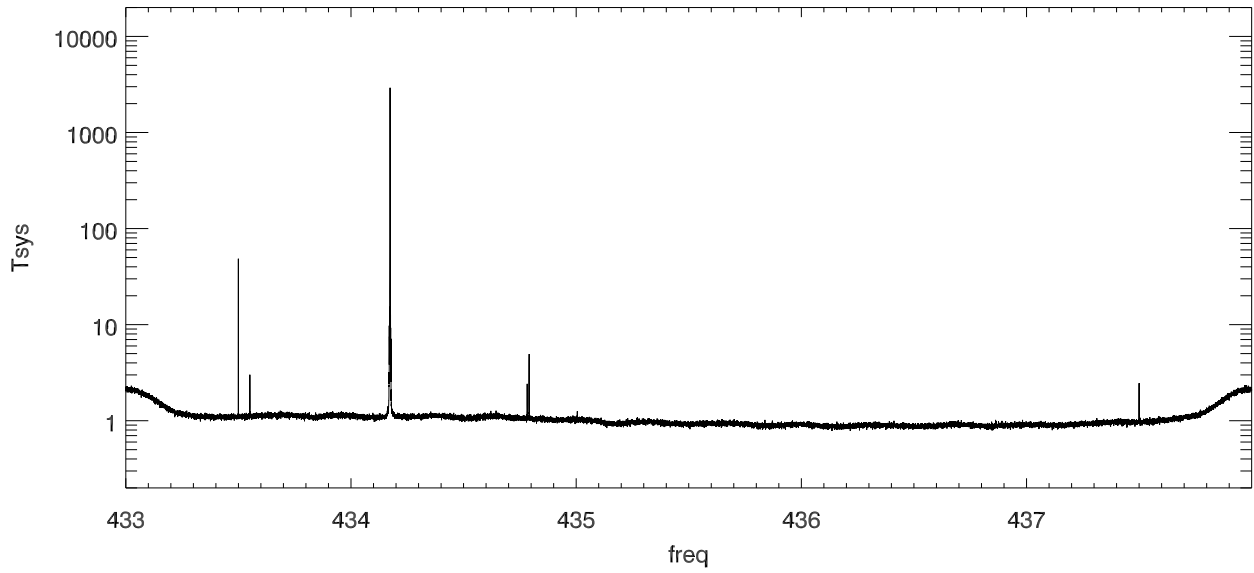

03feb14_015_001. 10sec avg spectra (before decoding). chan 1

overplot avg spectra: raw, decoded, decoded with rfi removal

blowup avg spectra with rfi removal

03feb14_015_001. 10sec avg spectra (before decoding). chan 2

overplot avg spectra: raw, decoded, decoded with rfi removal

blowup avg spectra with rfi removal