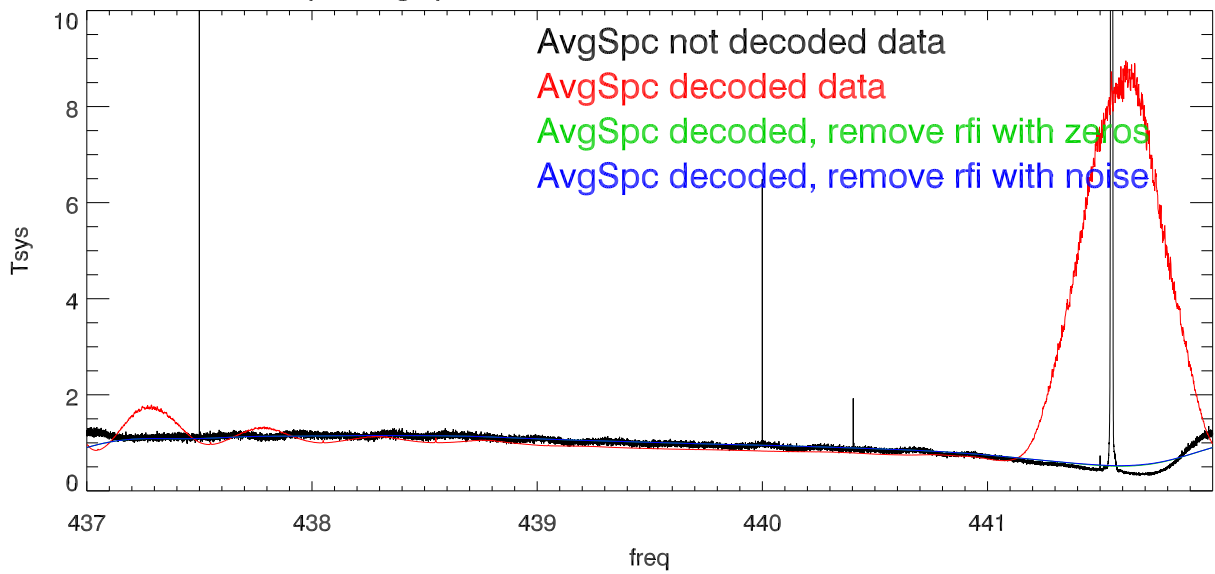

03feb14_015_001. 10sec avg spectra (before decoding). chan 1

overplot avg spectra: raw, decoded, decoded with rfi removal

blowup avg spectra with rfi removal

03feb14_015_001. 10sec avg spectra (before decoding). chan 2

overplot avg spectra: raw, decoded, decoded with rfi removal

blowup avg spectra with rfi removal