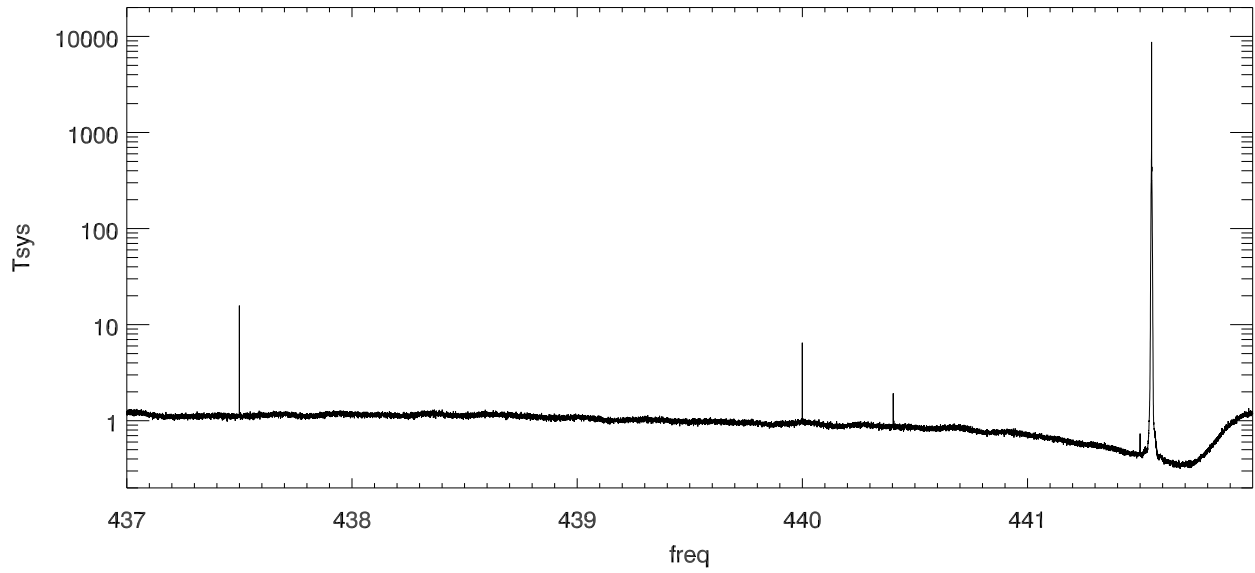

03feb14_015_001. 10sec avg spectra (before decoding). chan 1

overplot avg spectra: raw, decoded, decoded with rfi removal

blowup avg spectra with rfi removal

03feb14_015_001. 10sec avg spectra (before decoding). chan 2

overplot avg spectra: raw, decoded, decoded with rfi removal

blowup avg spectra with rfi removal