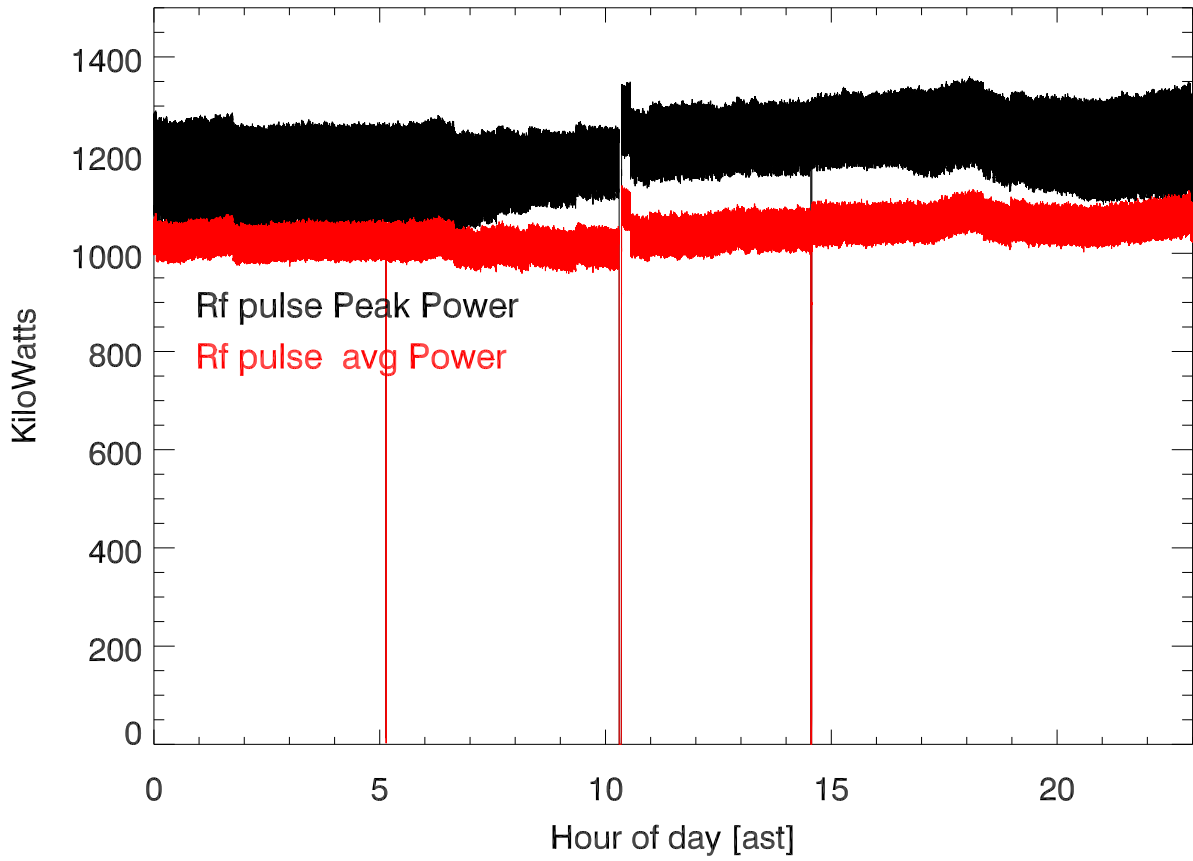

20190405 T3325 430tx power (dome) vs hour of day

20190406 T3325 430tx power (dome) vs hour of day

20190407 T3325 430tx power (dome) vs hour of day

20190408 T3325 430tx power (dome) vs hour of day