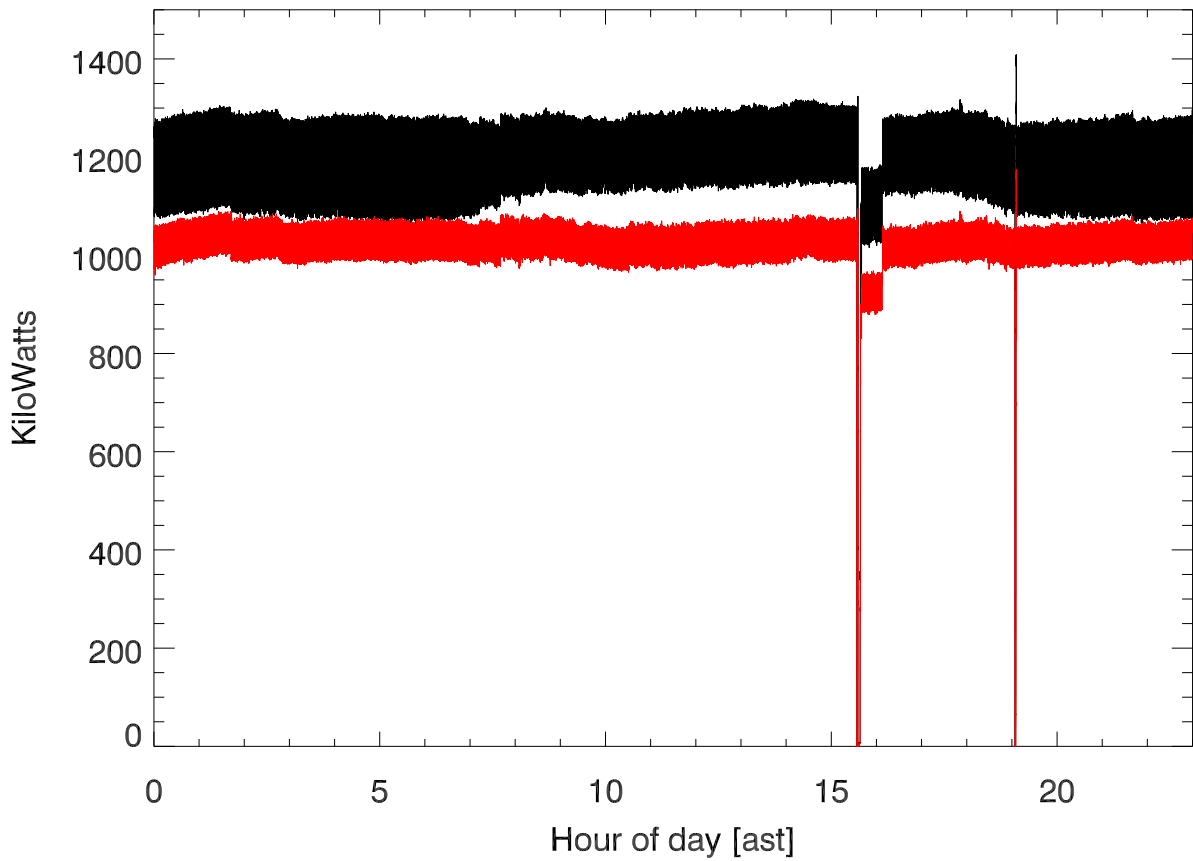

20190405 T3325 430tx power (dome) vs hour of day

20190406 T3325 430tx power (dome) vs hour of day

20190407 T3325 430tx power (dome) vs hour of day

20190408 T3325 430tx power (dome) vs hour of day