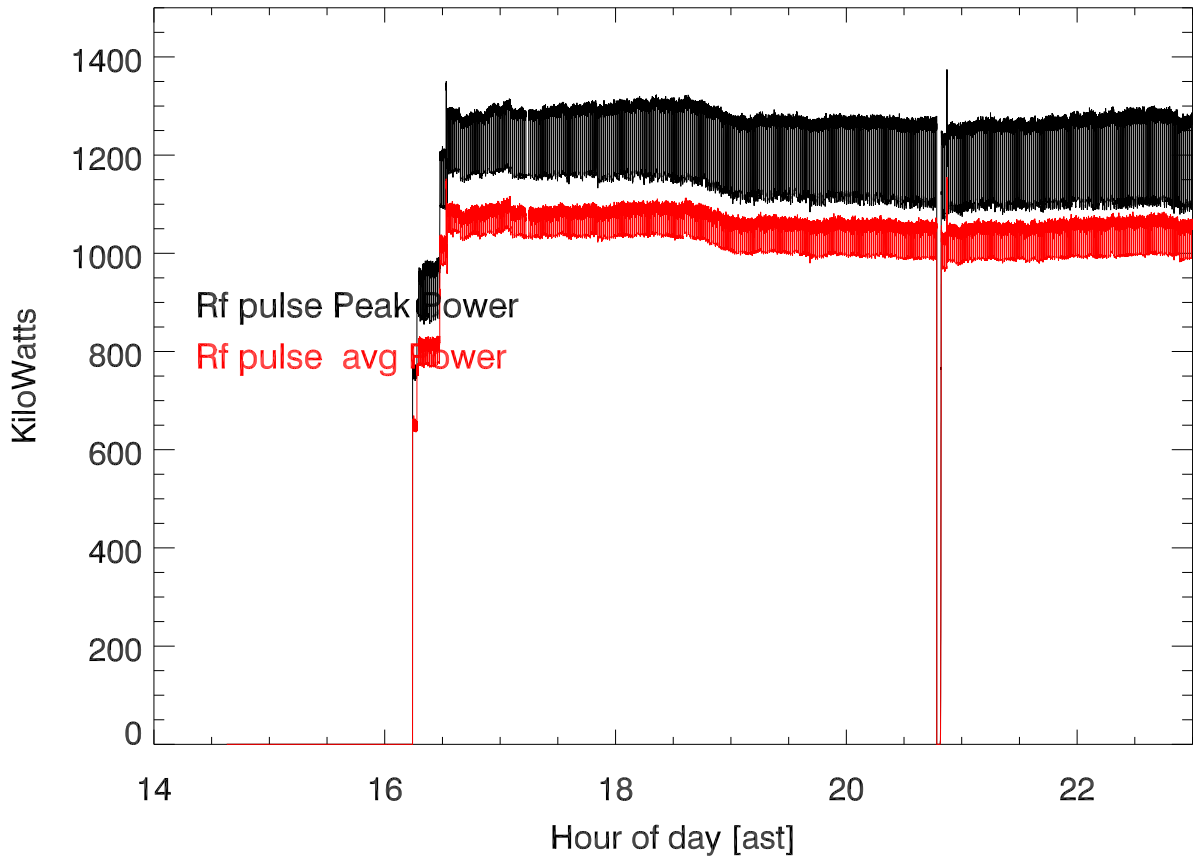

20190405 T3325 430tx power (dome) vs hour of day

20190406 T3325 430tx power (dome) vs hour of day

20190407 T3325 430tx power (dome) vs hour of day

20190408 T3325 430tx power (dome) vs hour of day