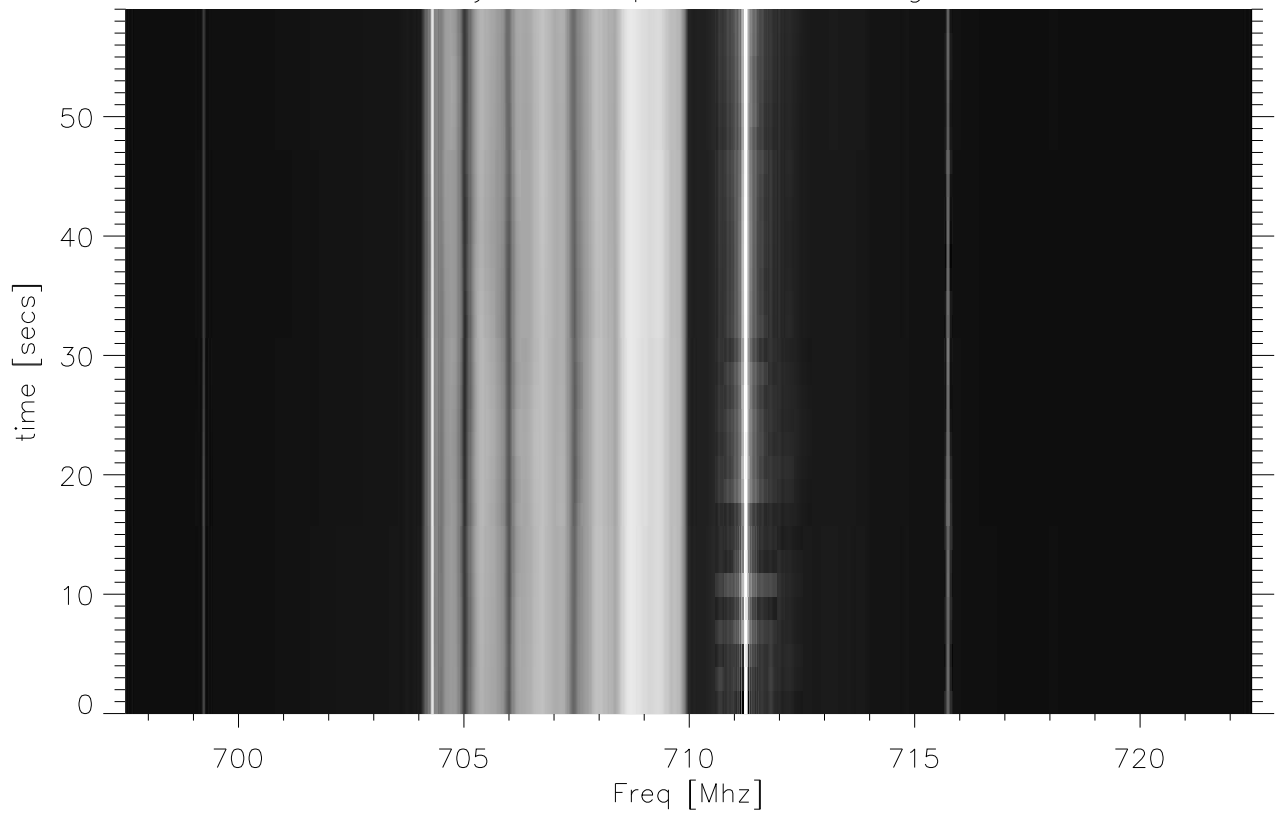

rfiFeed avgSpectra. CFR:635.0 MHz

Dynamic spectra DbScaling

rfiFeed avgSpectra. CFR:660.0 MHz

Dynamic spectra DbScaling

rfiFeed avgSpectra. CFR:685.0 MHz

Dynamic spectra DbScaling

rfiFeed avgSpectra. CFR:710.0 MHz

Dynamic spectra DbScaling

rfiFeed avgSpectra. CFR:735.0 MHz

Dynamic spectra DbScaling

rfiFeed avgSpectra. CFR:760.0 MHz

Dynamic spectra DbScaling

rfiFeed avgSpectra. CFR:785.0 MHz

Dynamic spectra DbScaling

rfiFeed avgSpectra. CFR:807.0 MHz

Dynamic spectra DbScaling