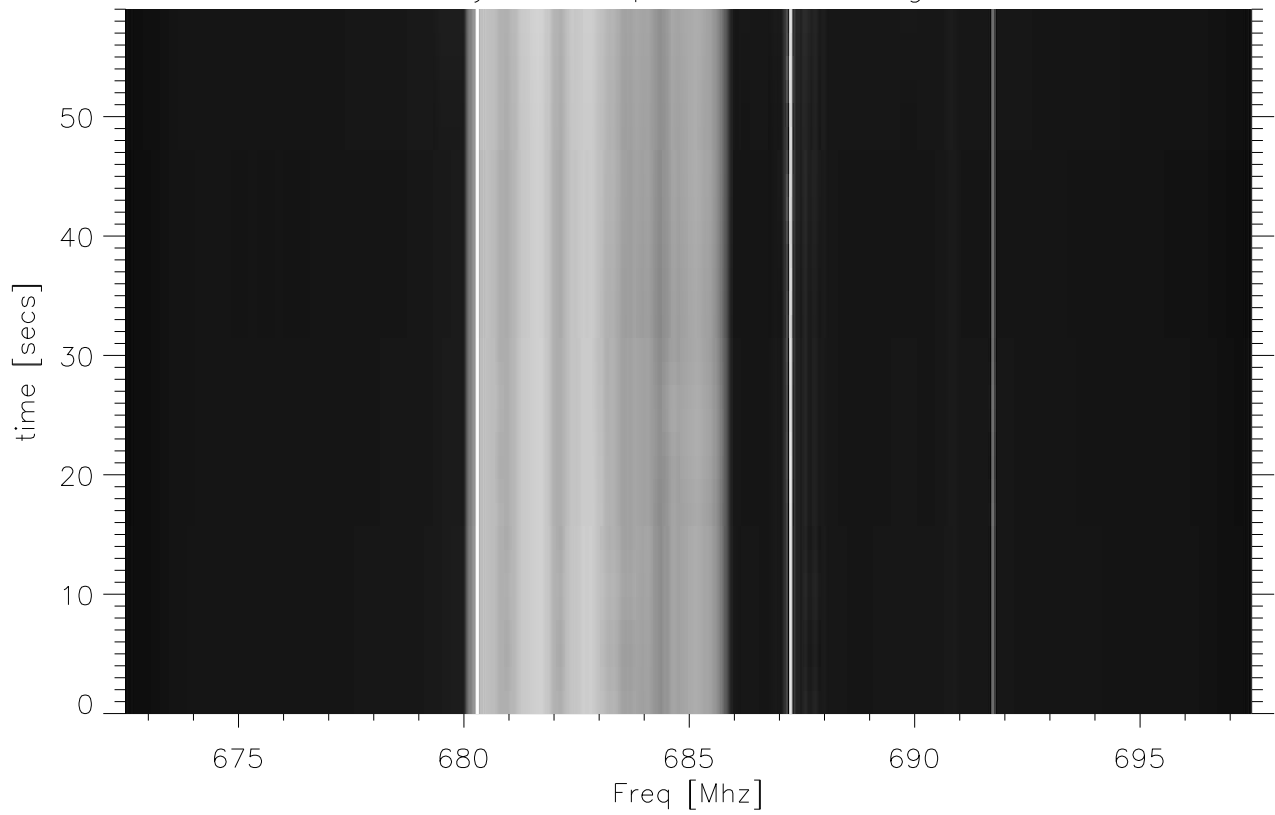

rfiFeed avgSpectra. CFR:635.0 MHz

Dynamic spectra DbScaling

rfiFeed avgSpectra. CFR:660.0 MHz

Dynamic spectra DbScaling

rfiFeed avgSpectra. CFR:685.0 MHz

Dynamic spectra DbScaling

rfiFeed avgSpectra. CFR:710.0 MHz

Dynamic spectra DbScaling

rfiFeed avgSpectra. CFR:735.0 MHz

Dynamic spectra DbScaling

rfiFeed avgSpectra. CFR:760.0 MHz

Dynamic spectra DbScaling

rfiFeed avgSpectra. CFR:785.0 MHz

Dynamic spectra DbScaling

rfiFeed avgSpectra. CFR:807.0 MHz