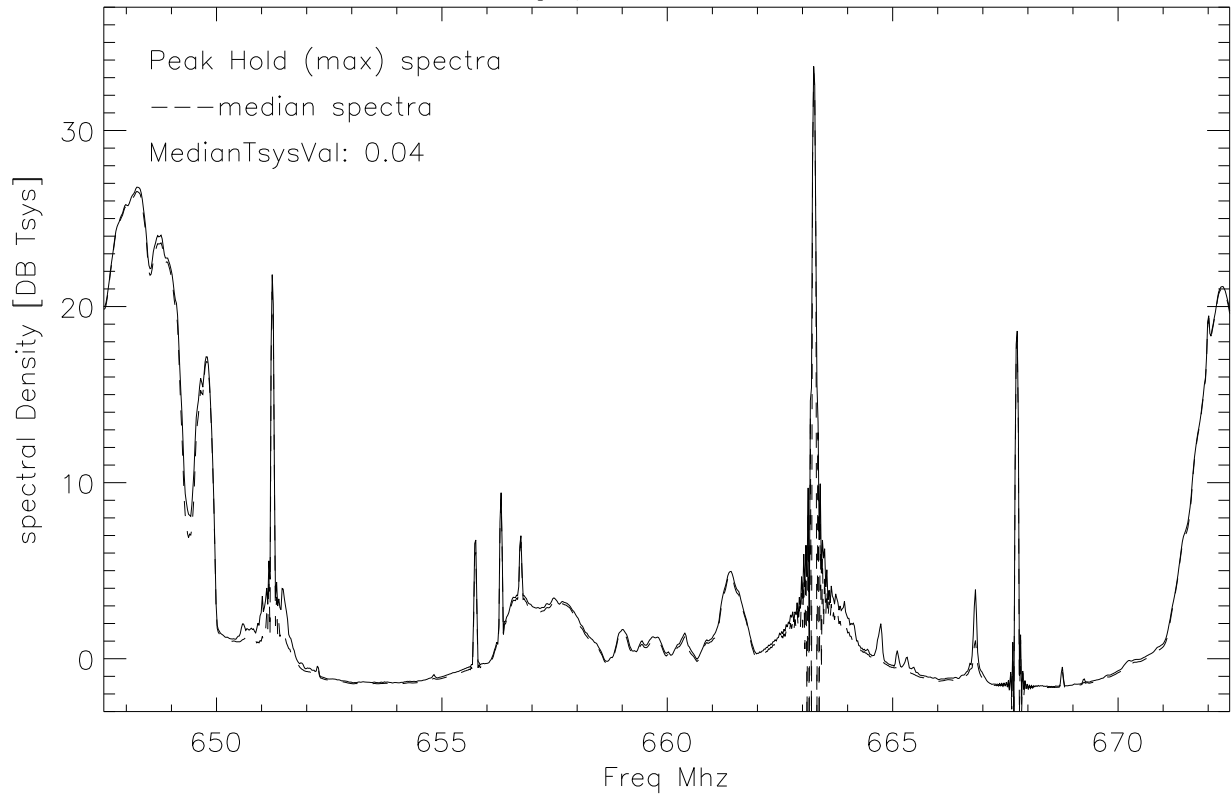

rfiFeed avgSpectra. CFR:635.0 MHz

Dynamic spectra DbScaling

rfiFeed avgSpectra. CFR:660.0 MHz

Dynamic spectra DbScaling

rfiFeed avgSpectra. CFR:685.0 MHz

Dynamic spectra DbScaling

rfiFeed avgSpectra. CFR:710.0 MHz