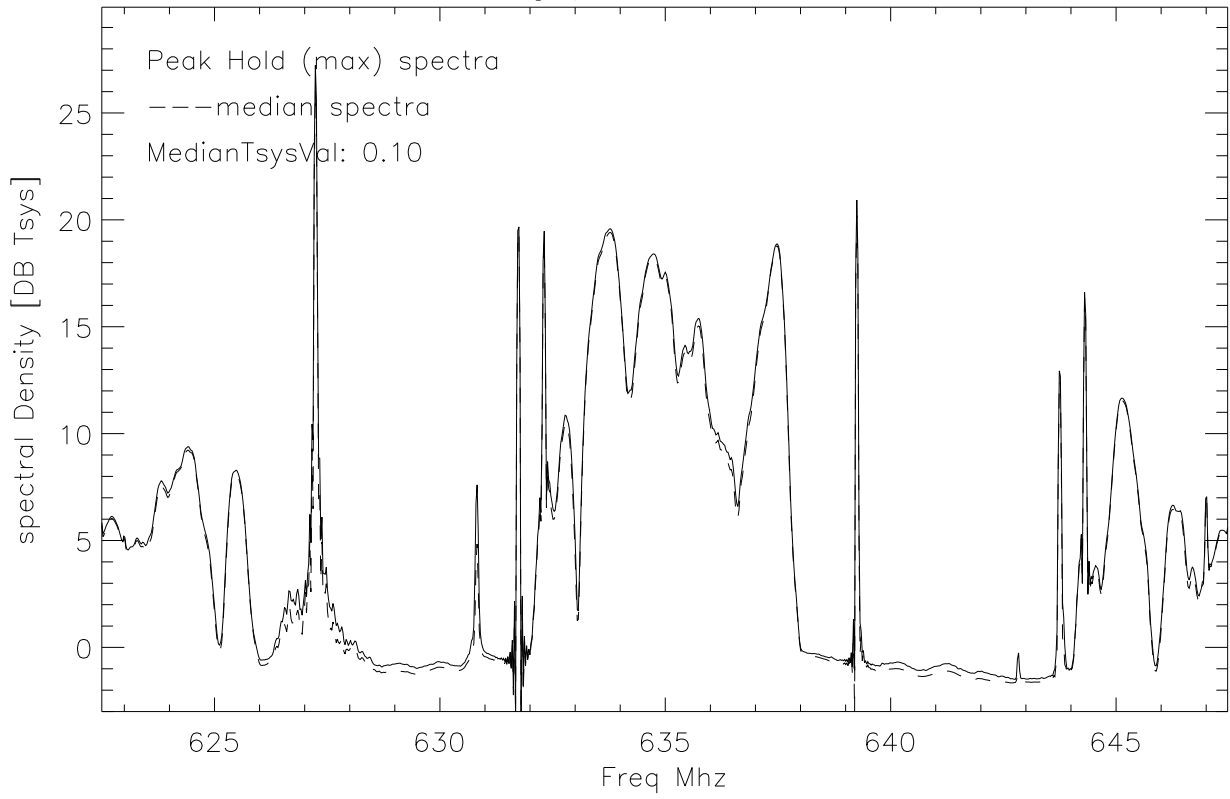

rfiFeed avgSpectra. CFR:635.0 MHz

Dynamic spectra DbScaling

rfiFeed avgSpectra. CFR:660.0 MHz

Dynamic spectra DbScaling

rfiFeed avgSpectra. CFR:685.0 MHz

Dynamic spectra DbScaling

rfiFeed avgSpectra. CFR:710.0 MHz