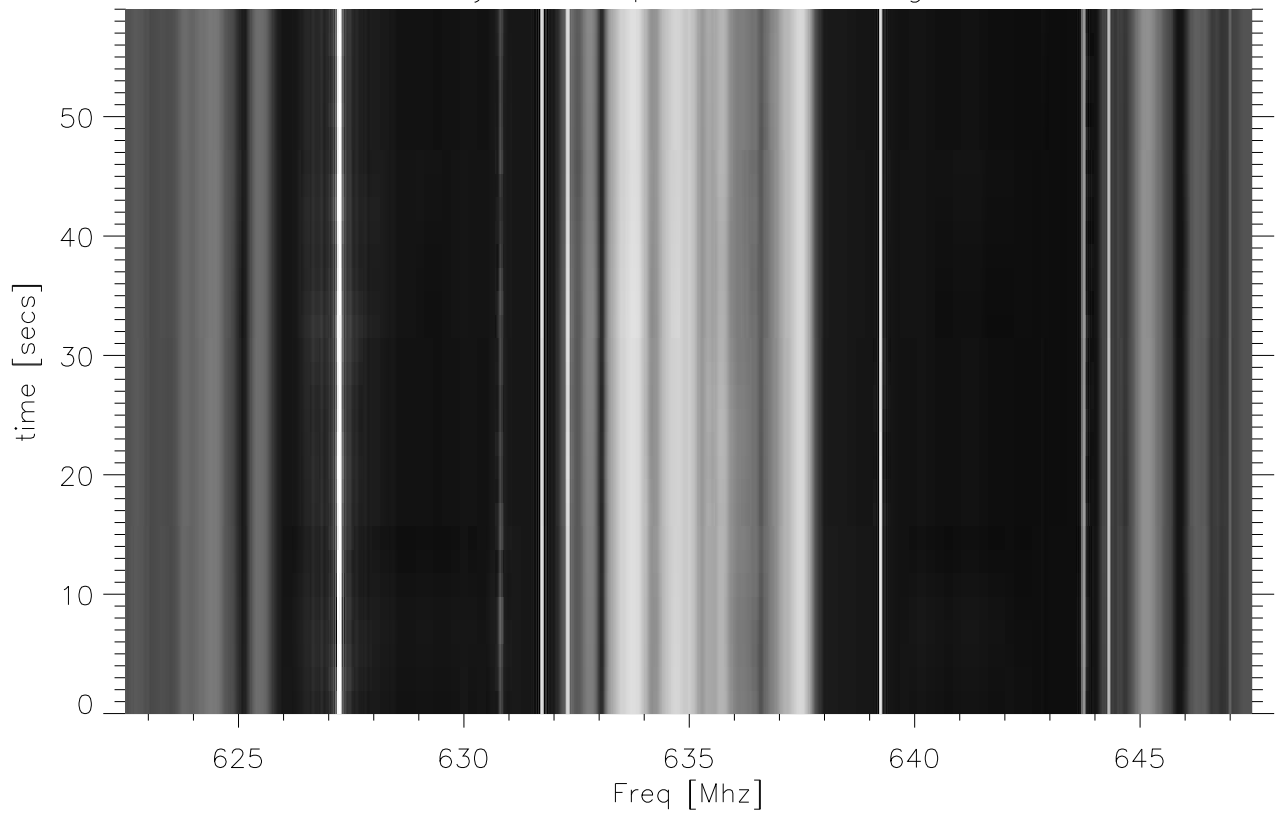

rfiFeed avgSpectra. CFR:635.0 MHz

Dynamic spectra DbScaling

rfiFeed avgSpectra. CFR:660.0 MHz

Dynamic spectra DbScaling

rfiFeed avgSpectra. CFR:685.0 MHz

Dynamic spectra DbScaling

rfiFeed avgSpectra. CFR:710.0 MHz

Dynamic spectra DbScaling

rfiFeed avgSpectra. CFR:735.0 MHz

Dynamic spectra DbScaling

rfiFeed avgSpectra. CFR:760.0 MHz

Dynamic spectra DbScaling

rfiFeed avgSpectra. CFR:785.0 MHz

Dynamic spectra DbScaling

rfiFeed avgSpectra. CFR:807.0 MHz

Dynamic spectra DbScaling