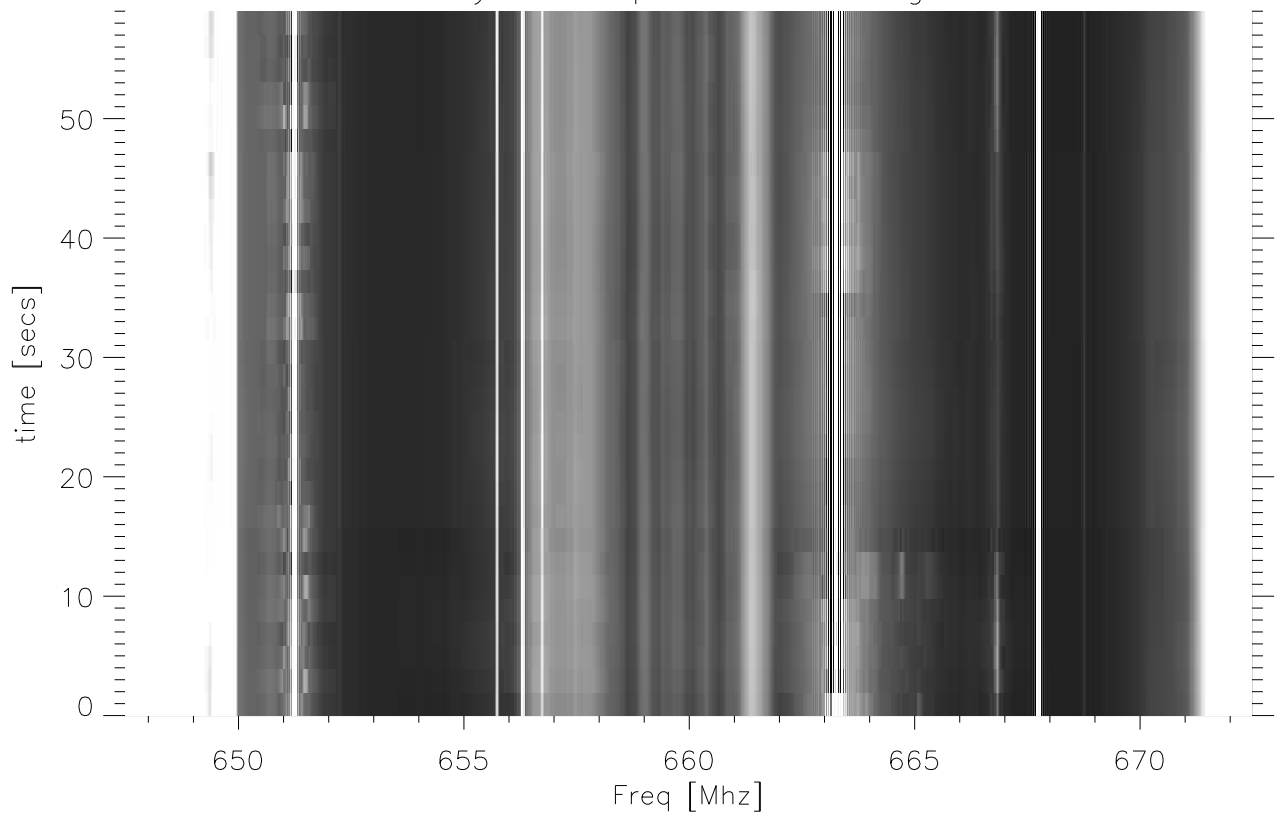

rfiFeed avgSpectra. CFR:635.0 MHz

Dynamic spectra DbScaling

rfiFeed avgSpectra. CFR:660.0 MHz

Dynamic spectra DbScaling

rfiFeed avgSpectra. CFR:685.0 MHz

Dynamic spectra DbScaling

rfiFeed avgSpectra. CFR:710.0 MHz

Dynamic spectra DbScaling

rfiFeed avgSpectra. CFR:735.0 MHz

Dynamic spectra DbScaling

rfiFeed avgSpectra. CFR:760.0 MHz

Dynamic spectra DbScaling

rfiFeed avgSpectra. CFR:785.0 MHz

Dynamic spectra DbScaling

rfiFeed avgSpectra. CFR:807.0 MHz

Dynamic spectra DbScaling