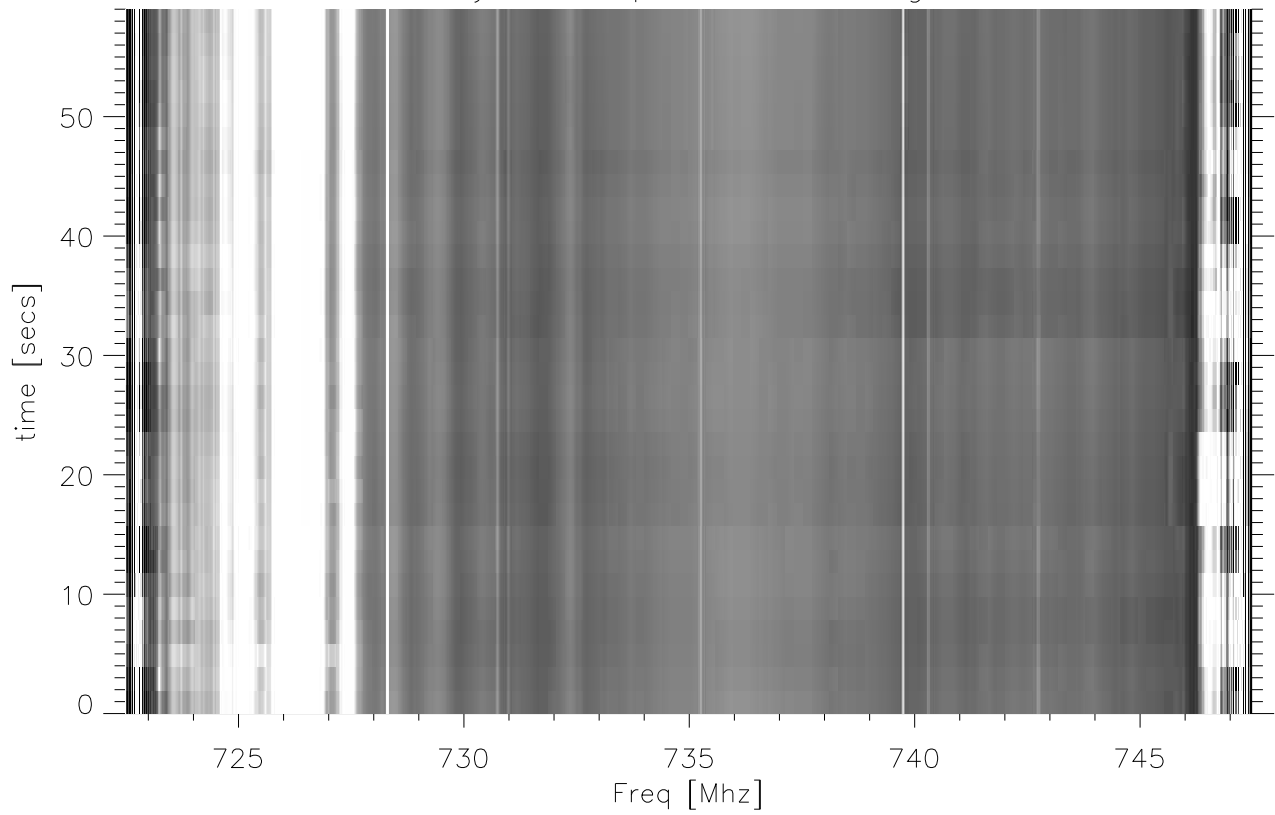

rfiFeed avgSpectra. CFR:635.0 MHz

Dynamic spectra DbScaling

rfiFeed avgSpectra. CFR:660.0 MHz

Dynamic spectra DbScaling

rfiFeed avgSpectra. CFR:685.0 MHz

Dynamic spectra DbScaling

rfiFeed avgSpectra. CFR:710.0 MHz

Dynamic spectra DbScaling

rfiFeed avgSpectra. CFR:735.0 MHz

Dynamic spectra DbScaling

rfiFeed avgSpectra. CFR:760.0 MHz

Dynamic spectra DbScaling

rfiFeed avgSpectra. CFR:785.0 MHz

Dynamic spectra DbScaling

rfiFeed avgSpectra. CFR:807.0 MHz