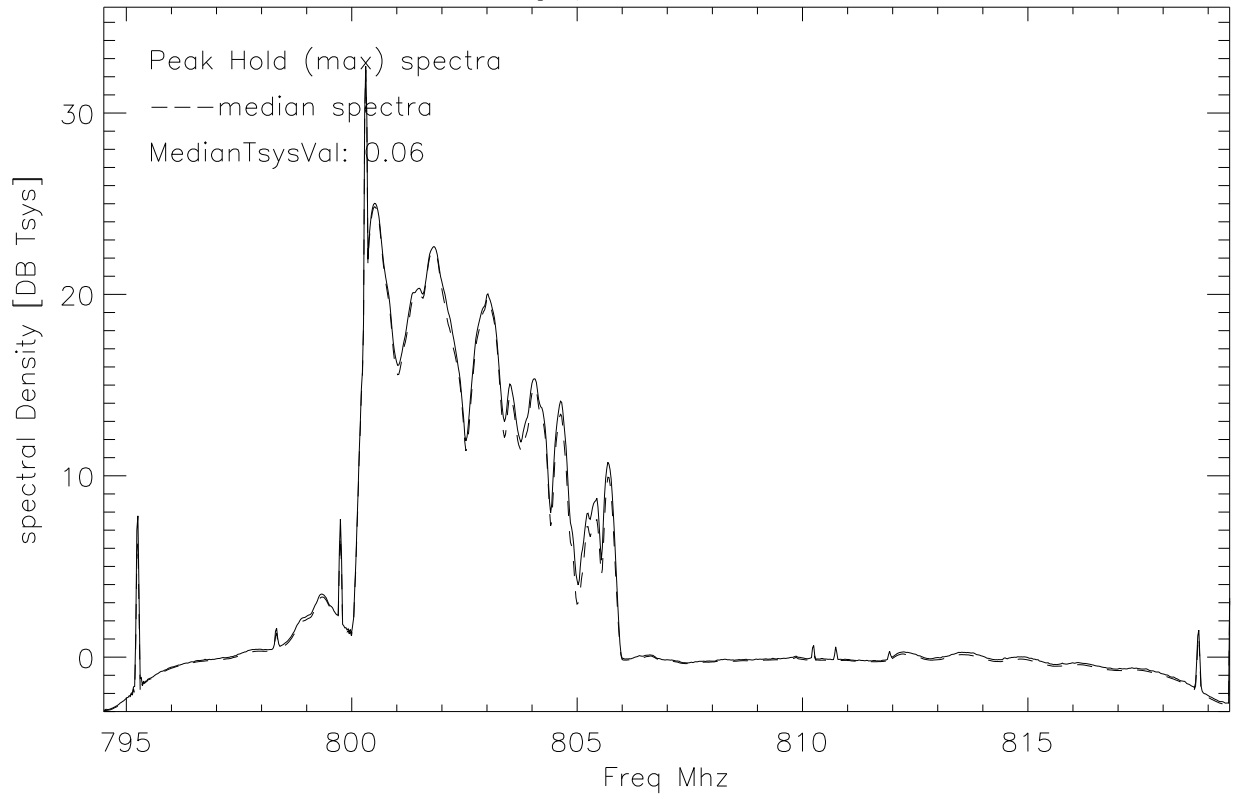

Dynamic spectra DbScaling

rfiFeed avgSpectra. CFR:735.0 MHz

Dynamic spectra DbScaling

rfiFeed avgSpectra. CFR:760.0 MHz

Dynamic spectra DbScaling

rfiFeed avgSpectra. CFR:785.0 MHz

Dynamic spectra DbScaling

rfiFeed avgSpectra. CFR:807.0 MHz