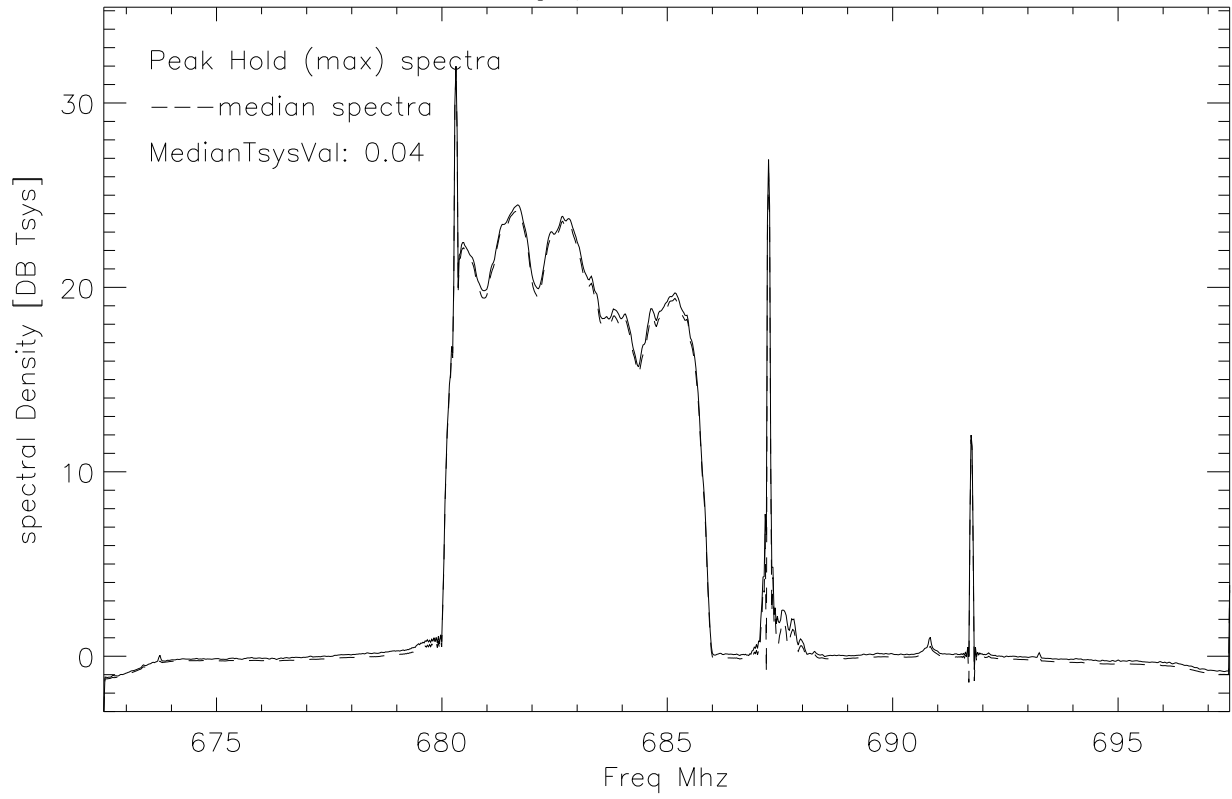

rfiFeed avgSpectra. CFR:635.0 MHz

Dynamic spectra DbScaling

rfiFeed avgSpectra. CFR:660.0 MHz

Dynamic spectra DbScaling

rfiFeed avgSpectra. CFR:685.0 MHz

Dynamic spectra DbScaling

rfiFeed avgSpectra. CFR:710.0 MHz