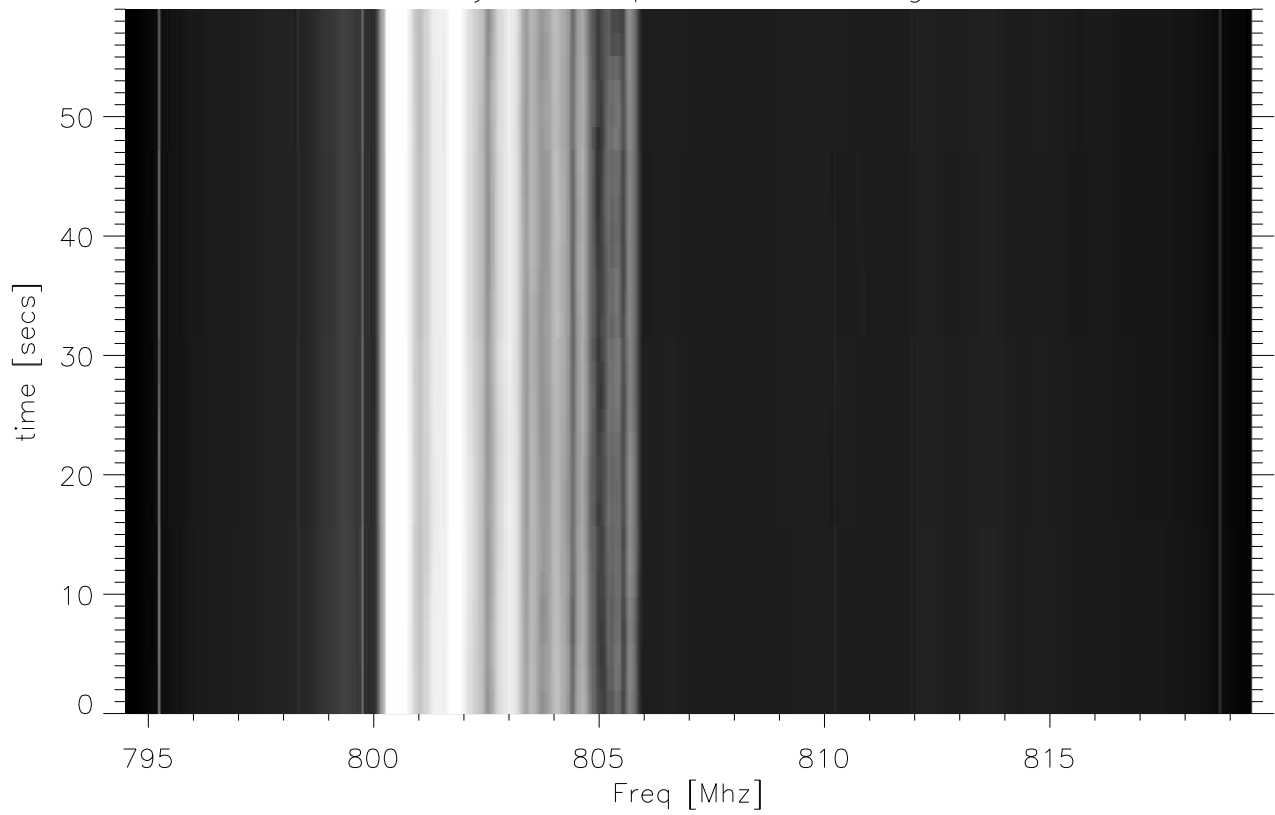

rfiFeed avgSpectra. CFR:832.0 MHz

Dynamic spectra DbScaling