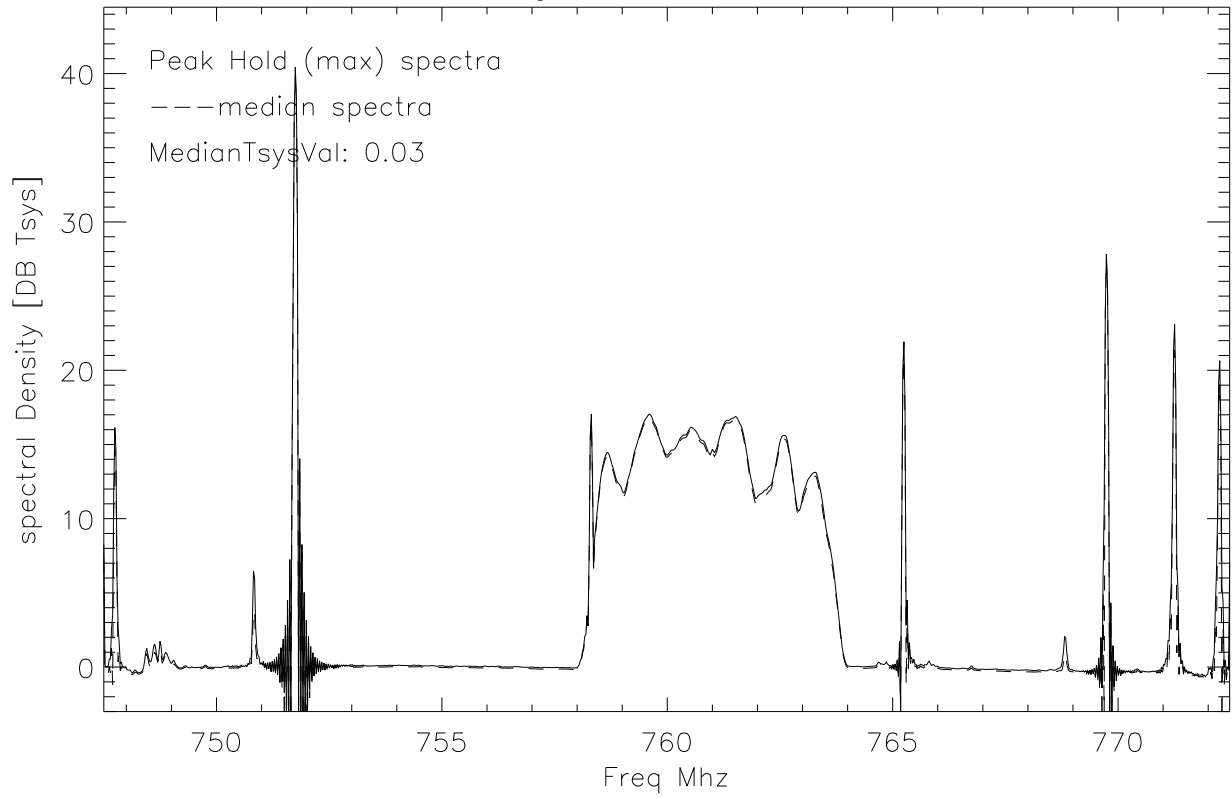

Dynamic spectra DbScaling

rfiFeed avgSpectra. CFR:735.0 MHz

Dynamic spectra DbScaling

rfiFeed avgSpectra. CFR:760.0 MHz

Dynamic spectra DbScaling

rfiFeed avgSpectra. CFR:785.0 MHz

Dynamic spectra DbScaling

rfiFeed avgSpectra. CFR:807.0 MHz