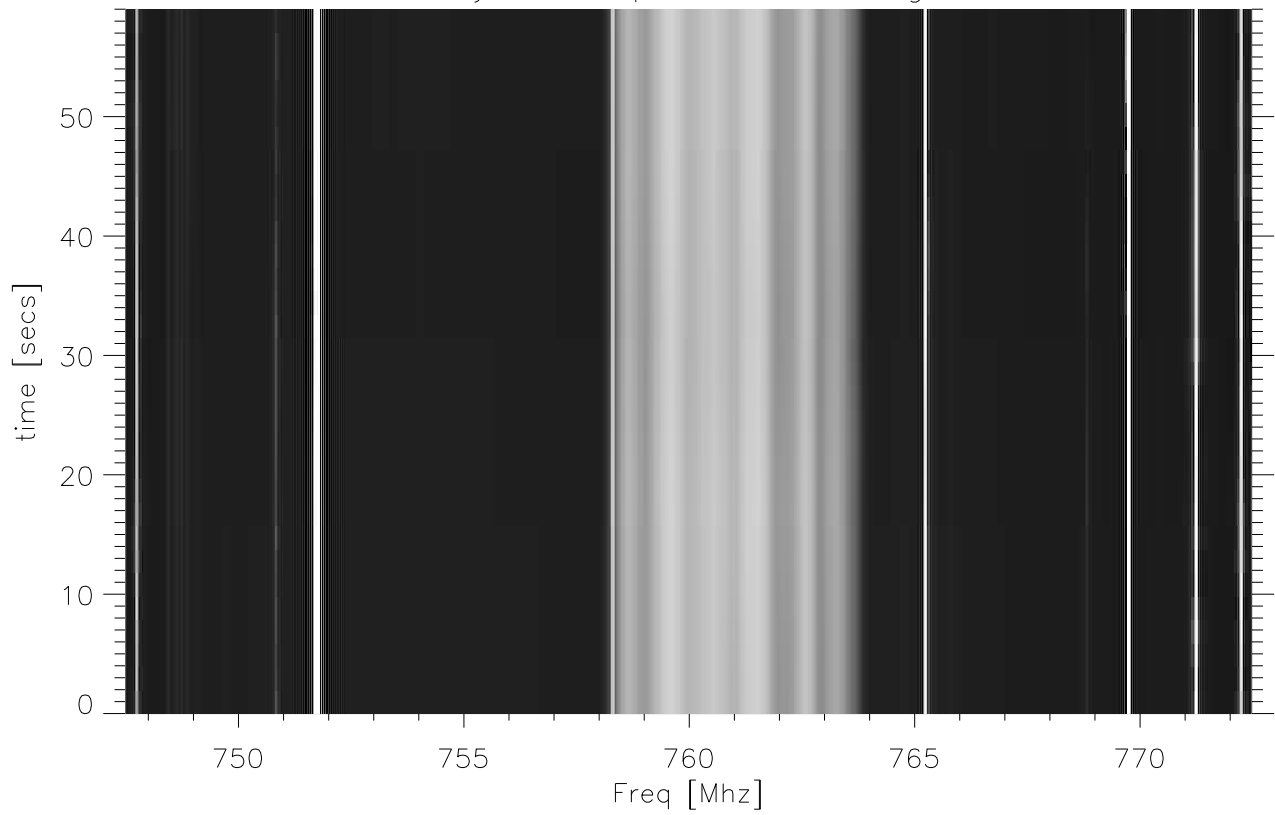

Dynamic spectra DbScaling

rfiFeed avgSpectra. CFR:735.0 MHz

Dynamic spectra DbScaling

rfiFeed avgSpectra. CFR:760.0 MHz

Dynamic spectra DbScaling

rfiFeed avgSpectra. CFR:785.0 MHz

Dynamic spectra DbScaling

rfiFeed avgSpectra. CFR:807.0 MHz