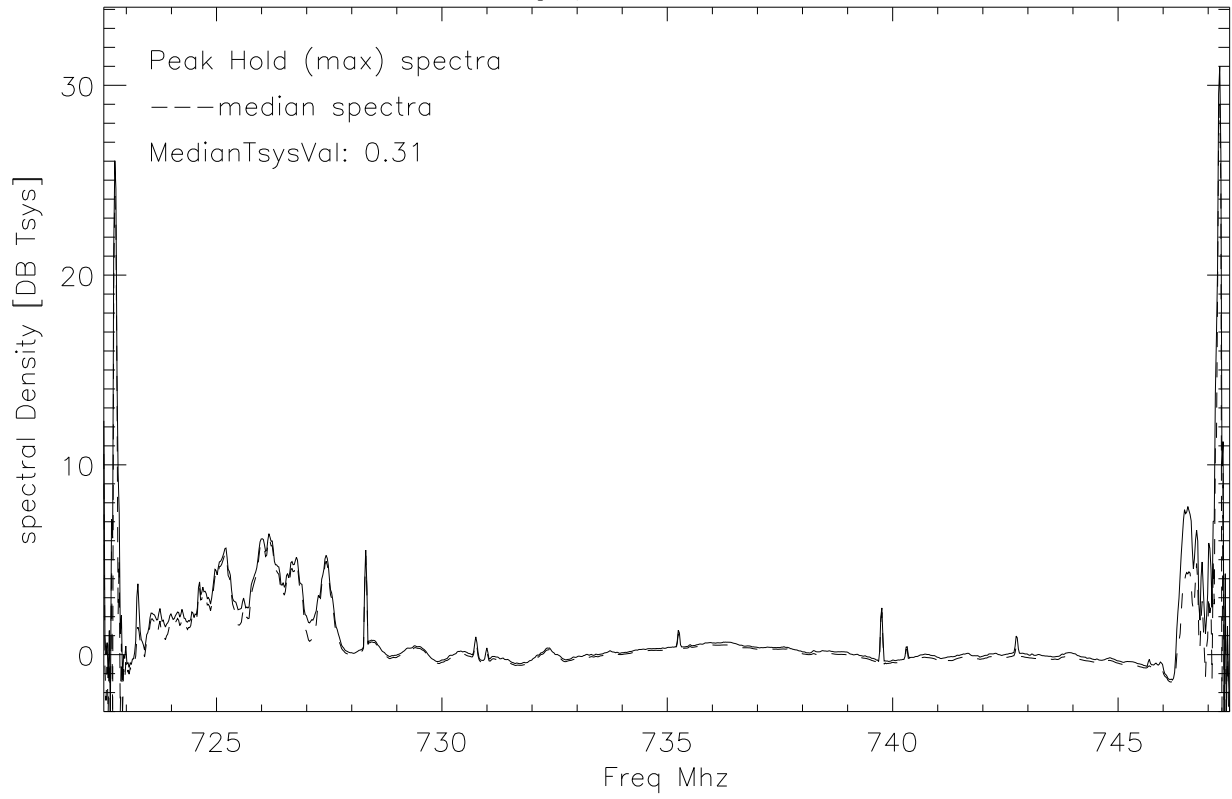

Dynamic spectra DbScaling

rfiFeed avgSpectra. CFR:735.0 MHz