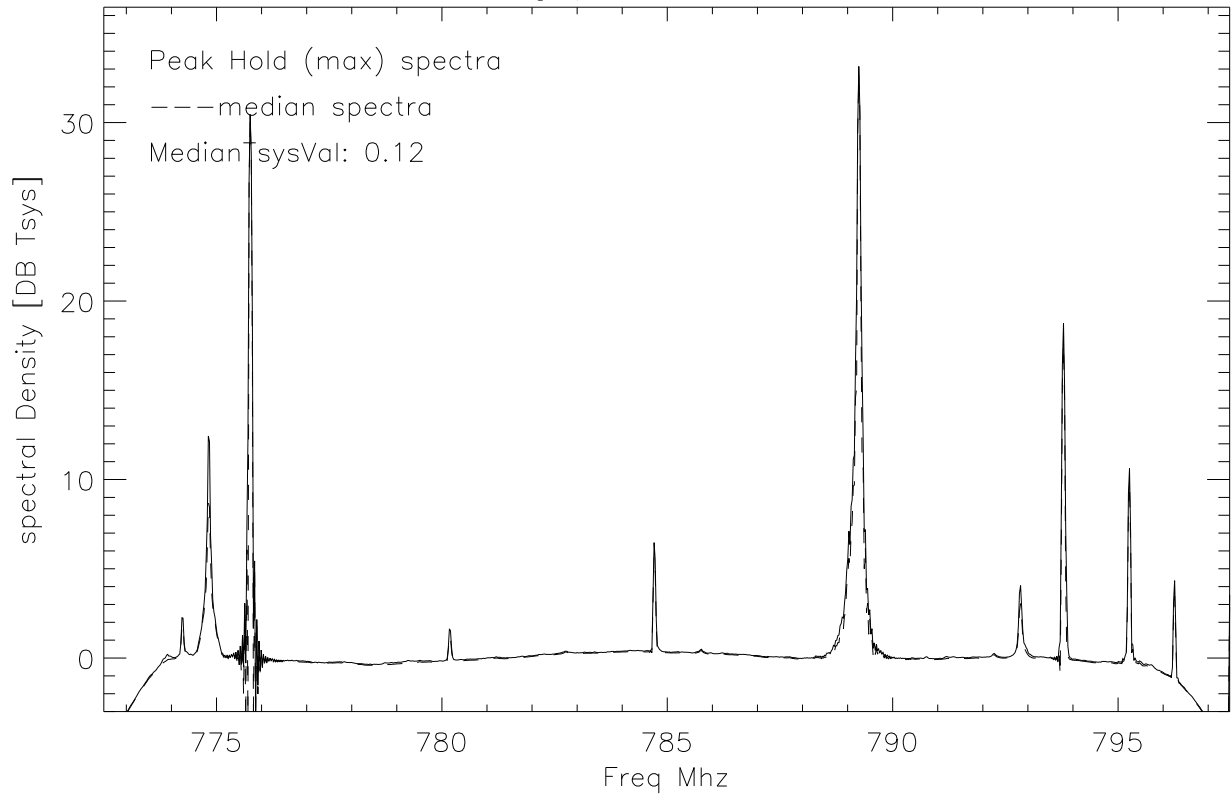

Dynamic spectra DbScaling

rfiFeed avgSpectra. CFR:735.0 MHz

Dynamic spectra DbScaling

rfiFeed avgSpectra. CFR:760.0 MHz

Dynamic spectra DbScaling

rfiFeed avgSpectra. CFR:785.0 MHz

Dynamic spectra DbScaling

rfiFeed avgSpectra. CFR:807.0 MHz