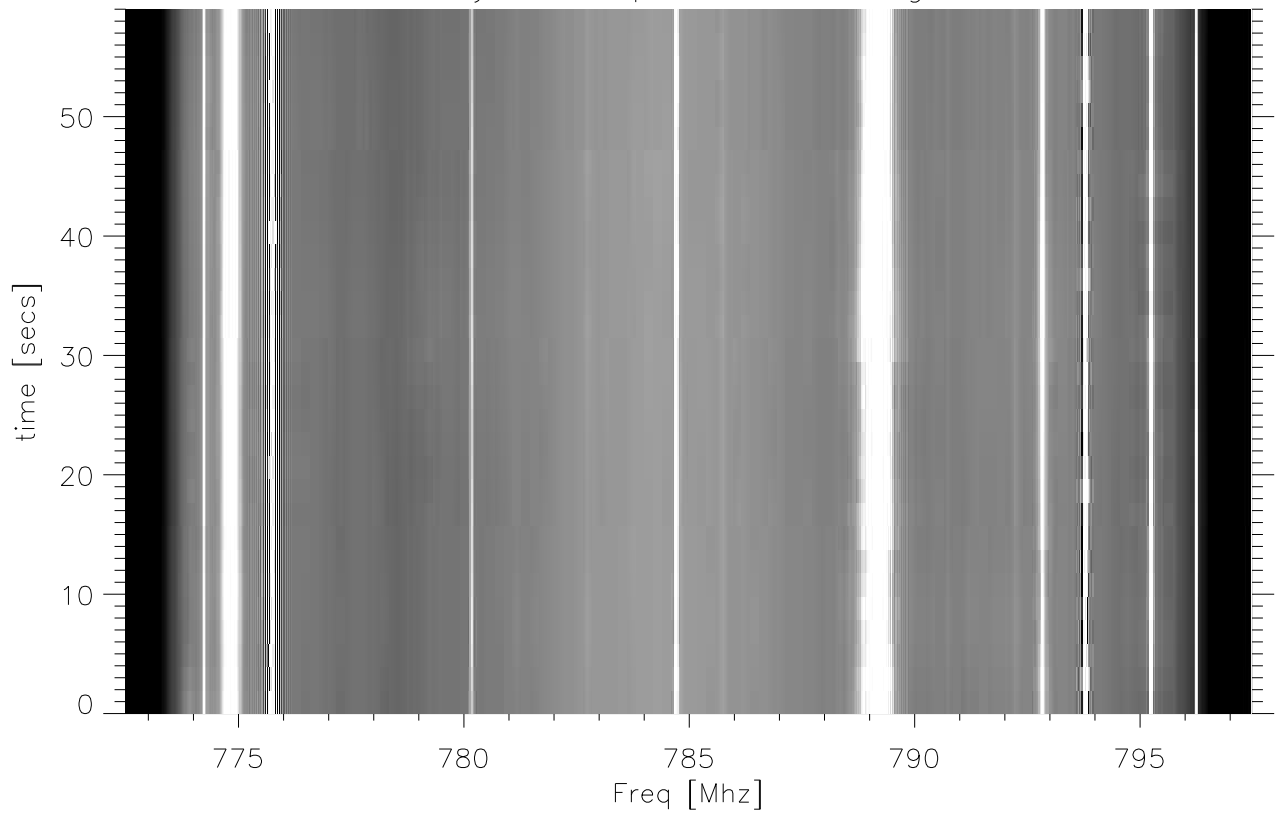

Dynamic spectra DbScaling

rfiFeed avgSpectra. CFR:735.0 MHz

Dynamic spectra DbScaling

rfiFeed avgSpectra. CFR:760.0 MHz

Dynamic spectra DbScaling

rfiFeed avgSpectra. CFR:785.0 MHz

Dynamic spectra DbScaling

rfiFeed avgSpectra. CFR:807.0 MHz