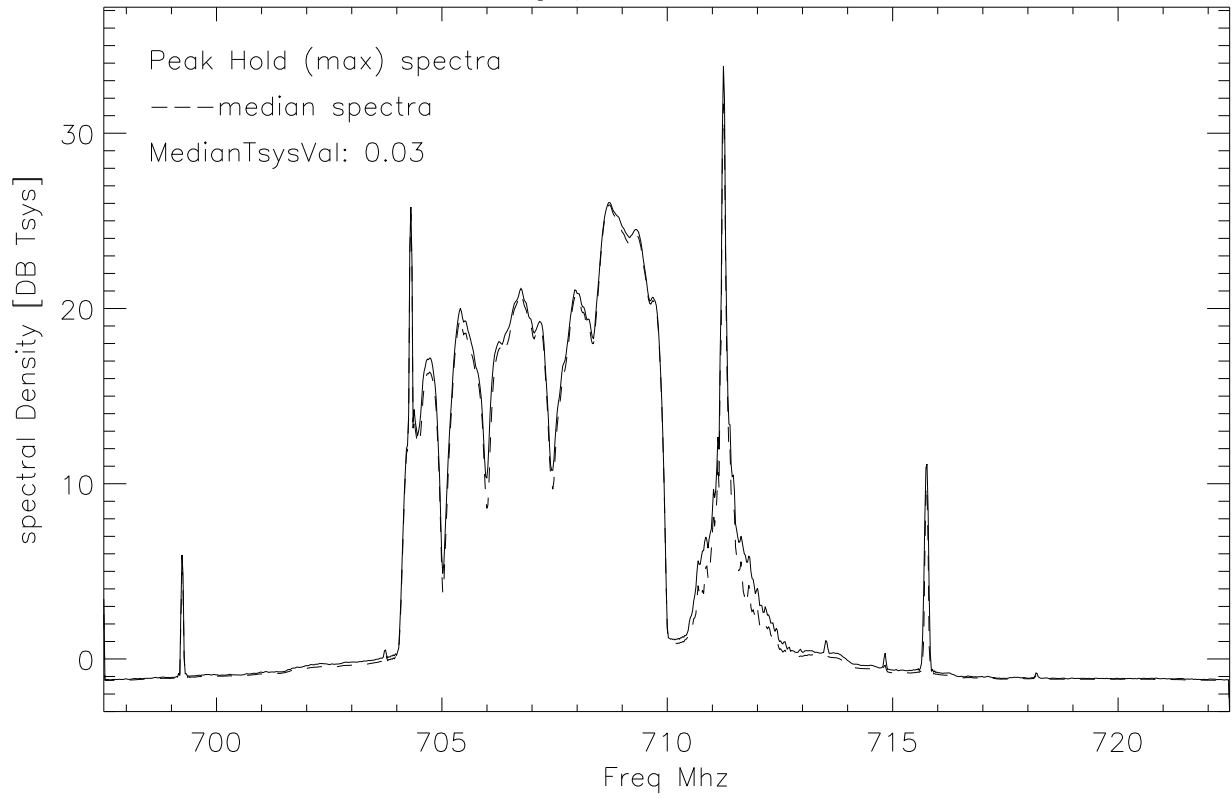

rfiFeed avgSpectra. CFR:635.0 MHz

Dynamic spectra DbScaling

rfiFeed avgSpectra. CFR:660.0 MHz

Dynamic spectra DbScaling

rfiFeed avgSpectra. CFR:685.0 MHz

Dynamic spectra DbScaling

rfiFeed avgSpectra. CFR:710.0 MHz