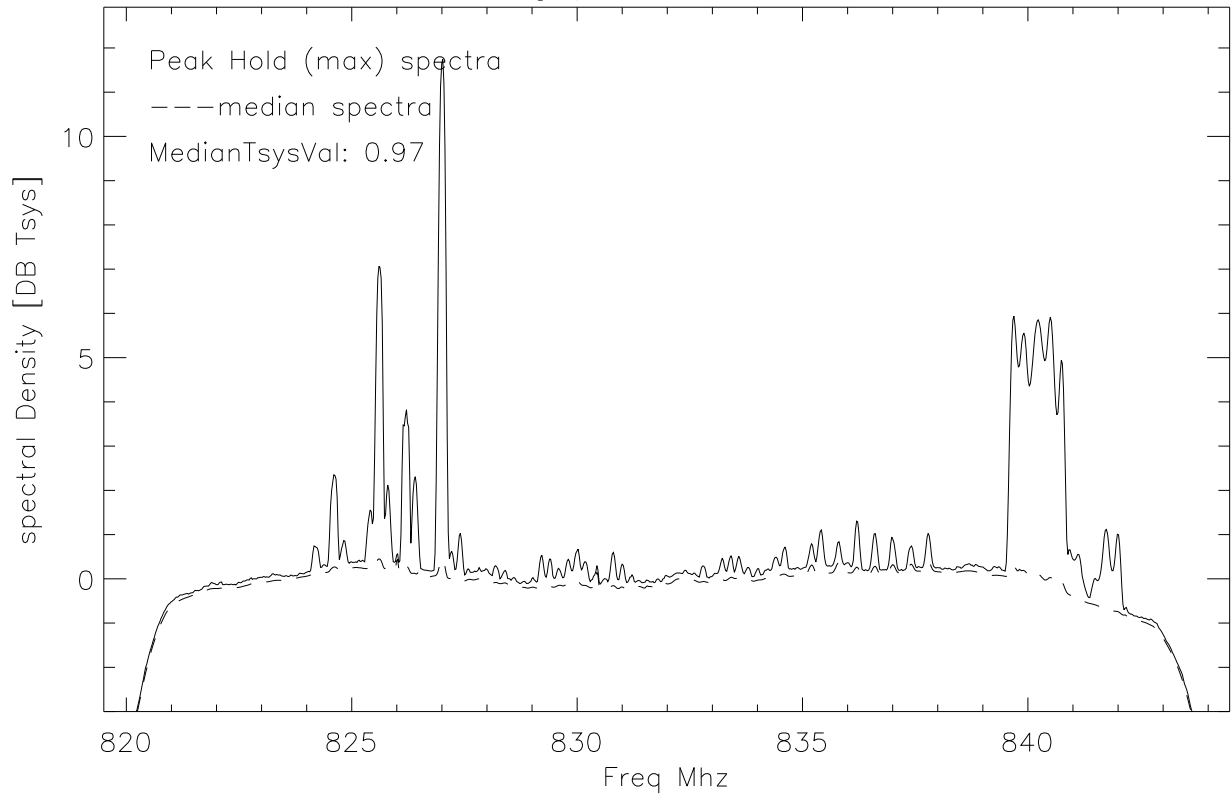

Dynamic spectra DbScaling

rfiFeed avgSpectra. CFR:832.0 MHz