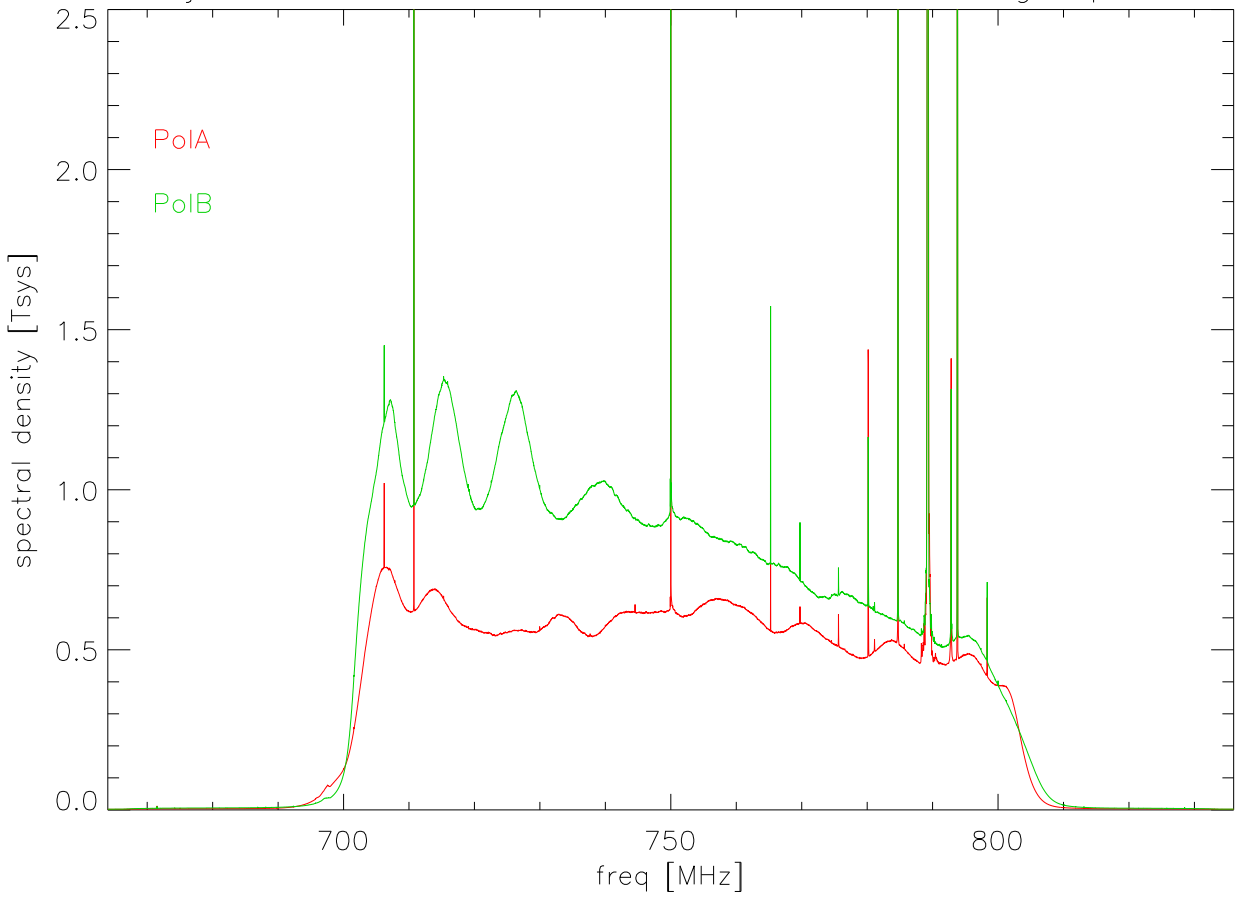

16jun09 16:38 ast 800 Mhz rcvr 600 secs average spectra

17jun09 16:04 ast 800 Mhz rcvr 90 sec average spectra

17jun09 16:04 ast blowup average spectra