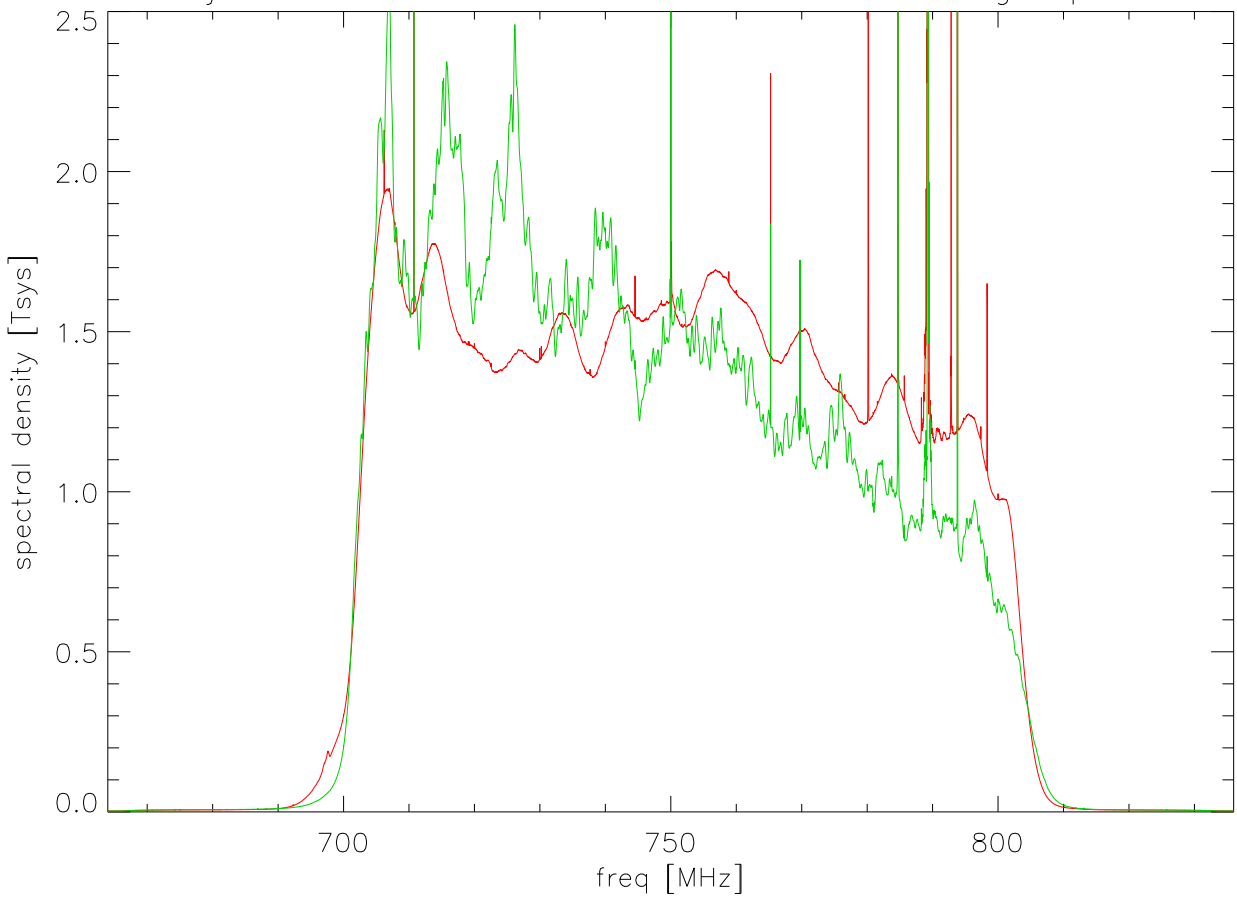

16jun09 16:38 ast 800 Mhz rcvr 600 secs average spectra

17jun09 16:04 ast 800 Mhz rcvr 90 sec average spectra

17jun09 16:04 ast blowup average spectra