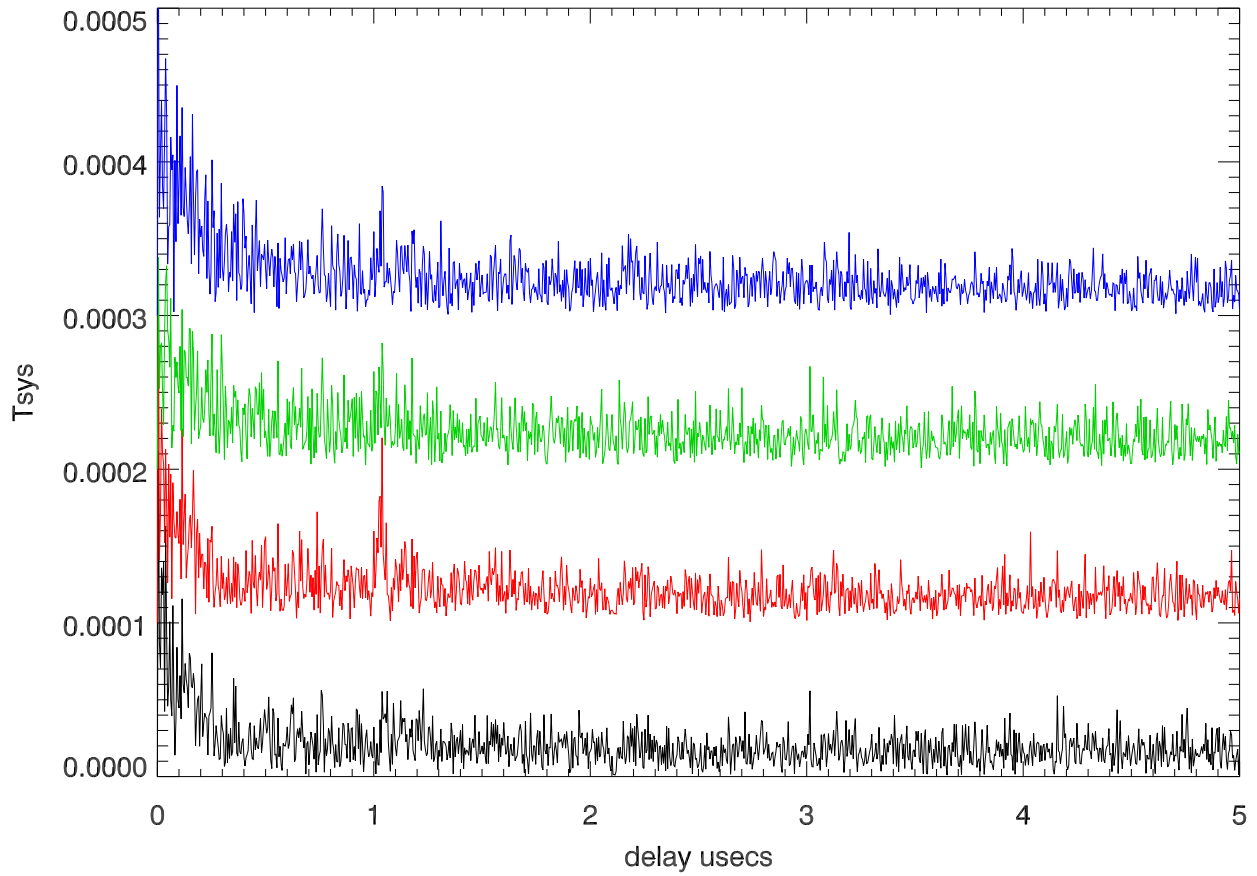

30sep10 a2524 800MhzRcvr. 300 avg spectra off source

Acf of 1 minute integrations PoIA

Acf of 1 minute integrations PoIB