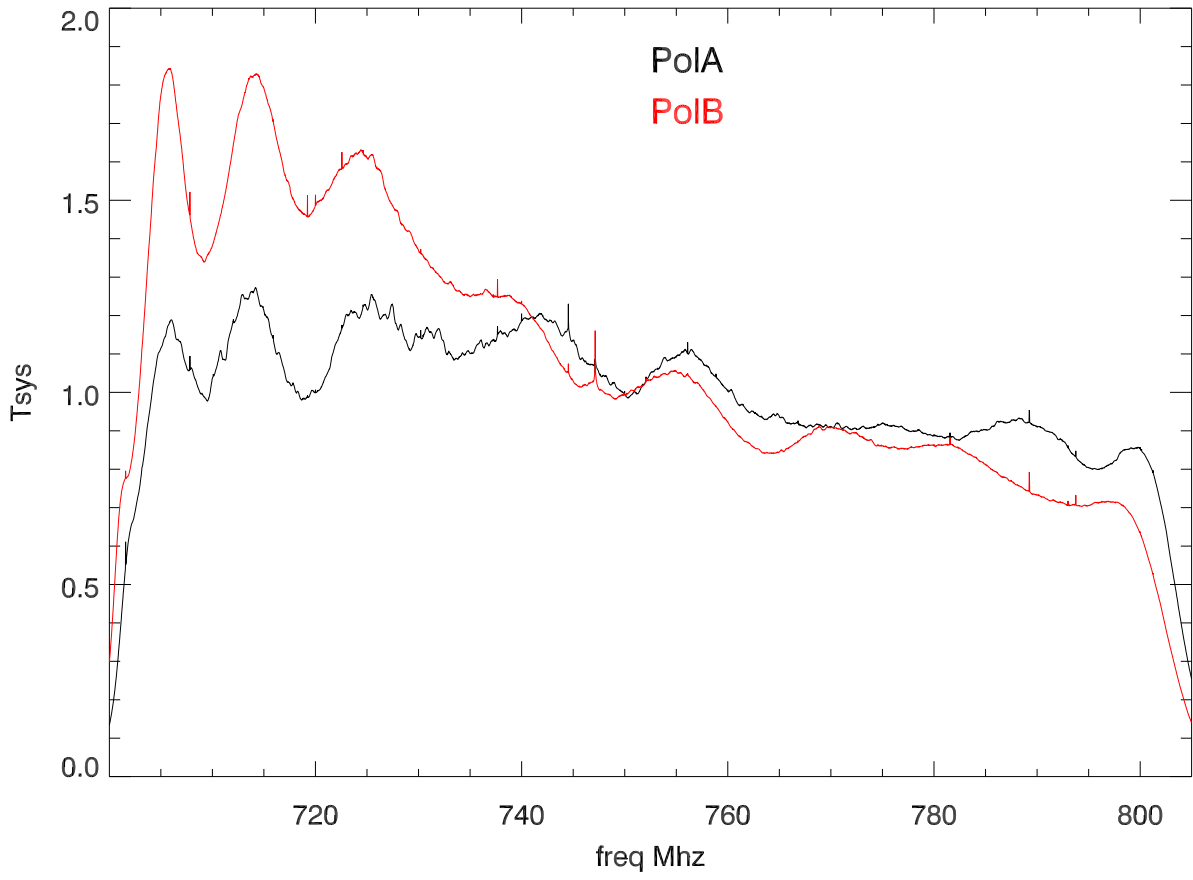

30sep10 a2524 800MhzRcvr. 300 avg spectra off source

Acf of 1 minute integrations PoIA

Acf of 1 minute integrations PoIB