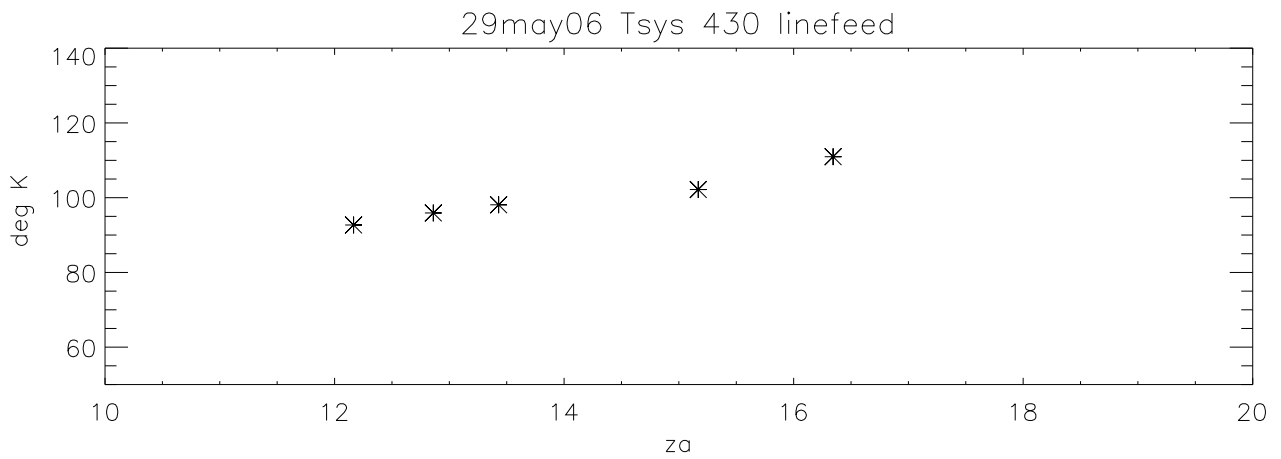

29may06 yagi strips on 3C286

29may06 linefeed strips

29may06 430 yagi align then average strips

29may06 430 yagi align then average strips db scale

29may06 Sefd 430 yagi

29may06 Sefd 430 linefeed

29may06 Beamwidths 430 yagi

29may06 Beamwidths 430 linefeed

29may06 Pointing error 430 yagi

29may06 Pointing error 430 linefeed