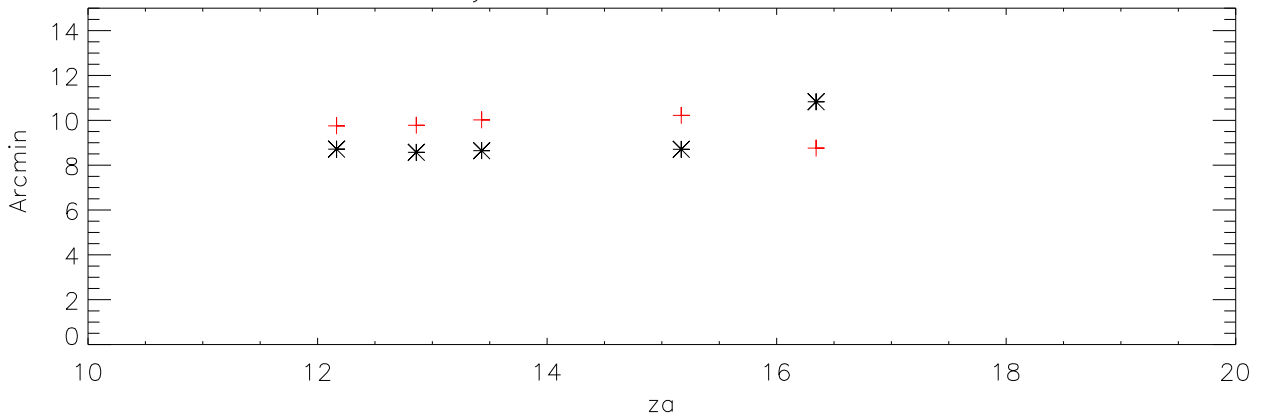

29may06 yagi strips on 3C286

29may06 linefeed strips

29may06 430 yagi align then average strips

29may06 430 yagi align then average strips db scale

29may06 Sefd 430 yagi

29may06 Sefd 430 linefeed

29may06 Beamwidths 430 yagi

29may06 Beamwidths 430 linefeed

29may06 Pointing error 430 yagi

29may06 Pointing error 430 linefeed