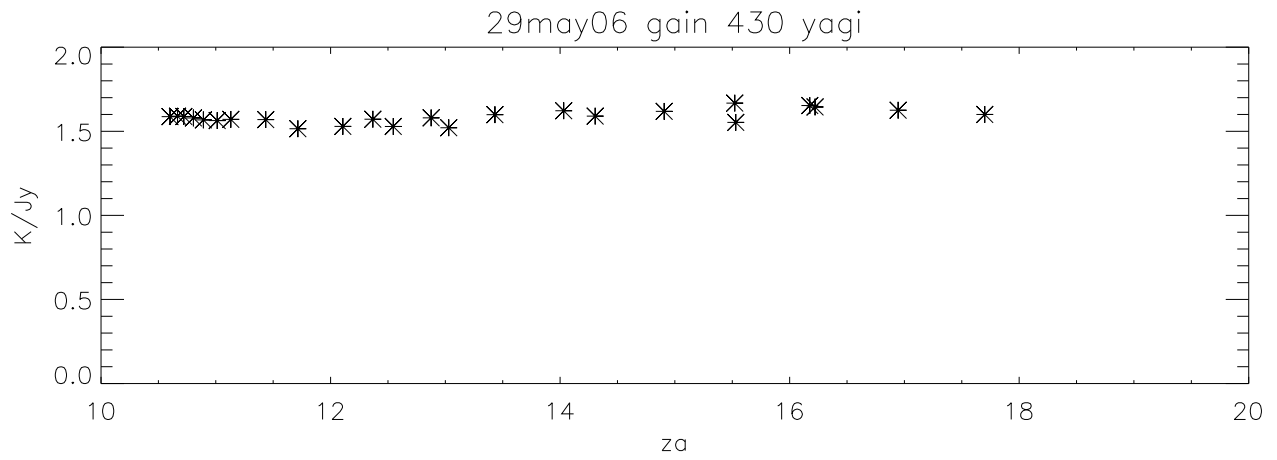

29may06 yagi strips on 3C286

29may06 linefeed strips

29may06 430 yagi align then average strips

29may06 430 yagi align then average strips db scale

29may06 Sefd 430 yagi

29may06 Sefd 430 linefeed

29may06 Beamwidths 430 yagi

29may06 Beamwidths 430 linefeed

29may06 Pointing error 430 yagi

29may06 Pointing error 430 linefeed