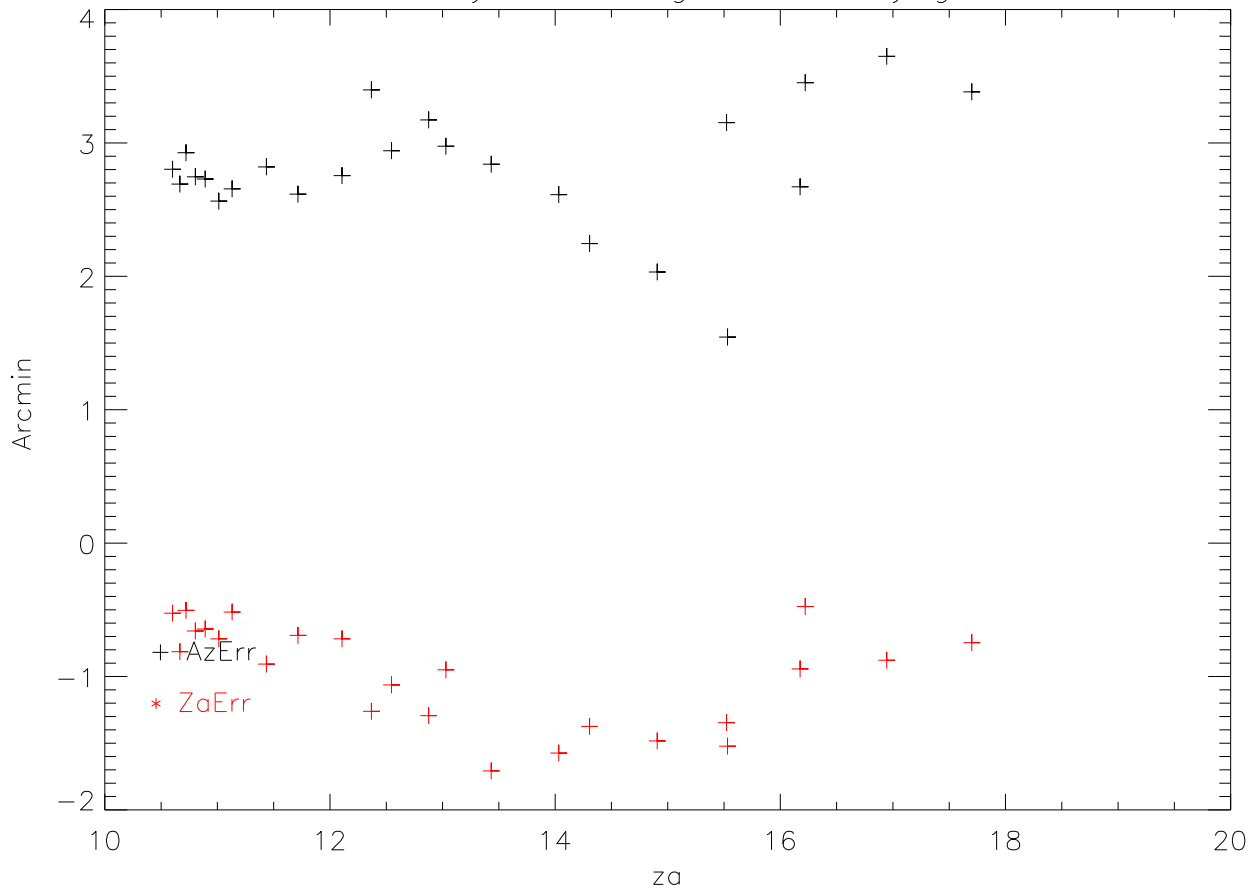

29may06 yagi strips on 3C286

29may06 linefeed strips

29may06 430 yagi align then average strips

29may06 430 yagi align then average strips db scale

29may06 Sefd 430 yagi

29may06 Sefd 430 linefeed

29may06 Beamwidths 430 yagi

29may06 Beamwidths 430 linefeed

29may06 Pointing error 430 yagi

29may06 Pointing error 430 linefeed