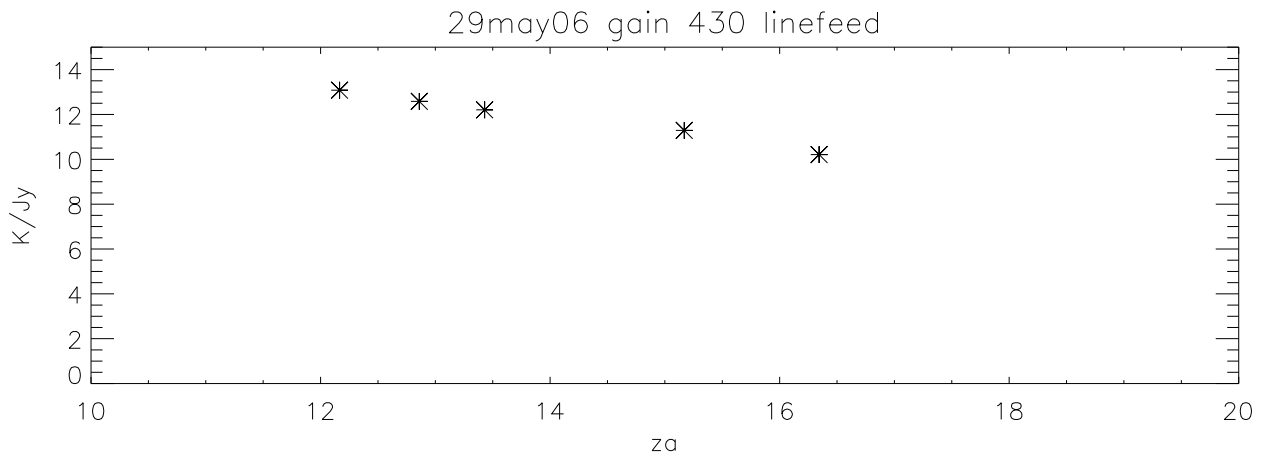

29may06 yagi strips on 3C286

29may06 linefeed strips

29may06 430 yagi align then average strips

29may06 430 yagi align then average strips db scale

29may06 Sefd 430 yagi

29may06 Sefd 430 linefeed

29may06 Beamwidths 430 yagi