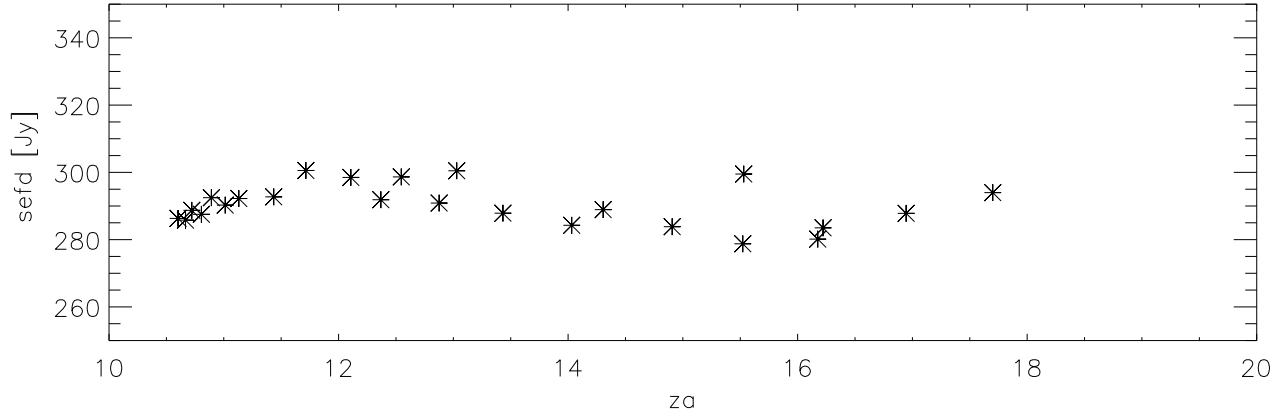

29may06 yagi strips on 3C286

29may06 linefeed strips

29may06 430 yagi align then average strips

29may06 430 yagi align then average strips db scale

29may06 Sefd 430 yagi

29may06 Sefd 430 linefeed

29may06 Beamwidths 430 yagi

29may06 Beamwidths 430 linefeed

29may06 Pointing error 430 yagi

29may06 Pointing error 430 linefeed