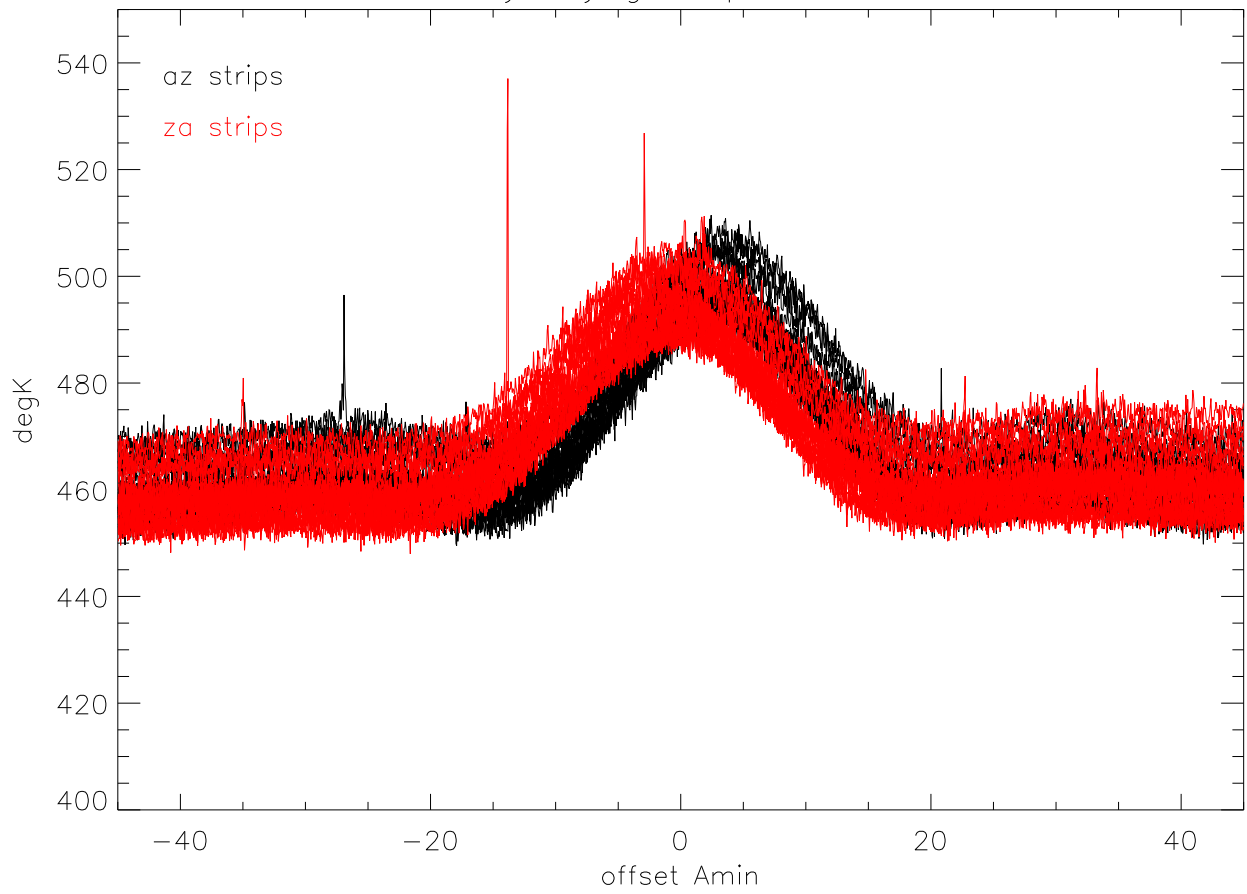

29may06 yagi strips on 3C286

29may06 linefeed strips

29may06 430 yagi align then average strips

29may06 430 yagi align then average strips db scale

29may06 Sefd 430 yagi

29may06 Sefd 430 linefeed

29may06 Beamwidths 430 yagi

29may06 Beamwidths 430 linefeed

29may06 Pointing error 430 yagi

29may06 Pointing error 430 linefeed