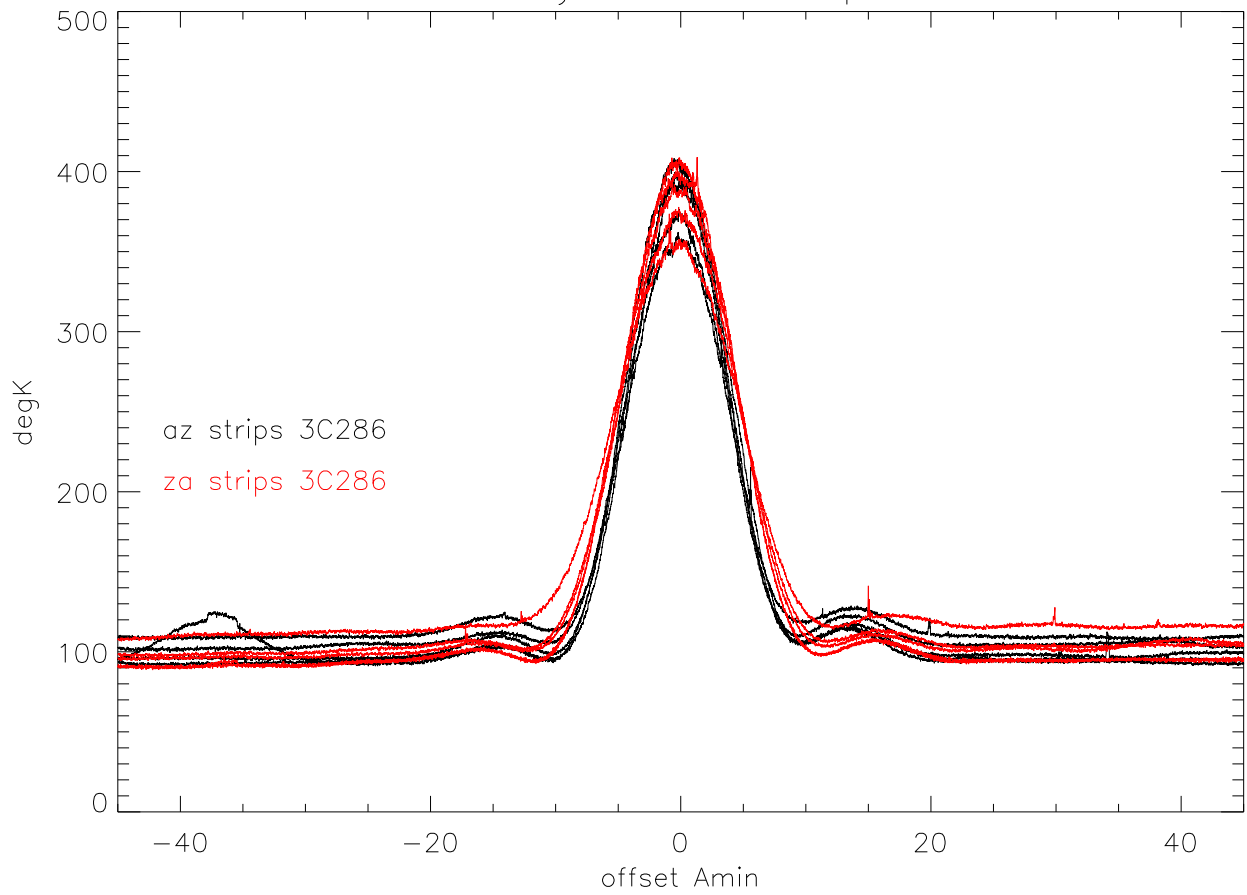

29may06 yagi strips on 3C286

29may06 linefeed strips

29may06 430 yagi align then average strips

29may06 430 yagi align then average strips db scale

29may06 Sefd 430 yagi

29may06 Sefd 430 linefeed

29may06 Beamwidths 430 yagi

29may06 Beamwidths 430 linefeed

29may06 Pointing error 430 yagi

29may06 Pointing error 430 linefeed