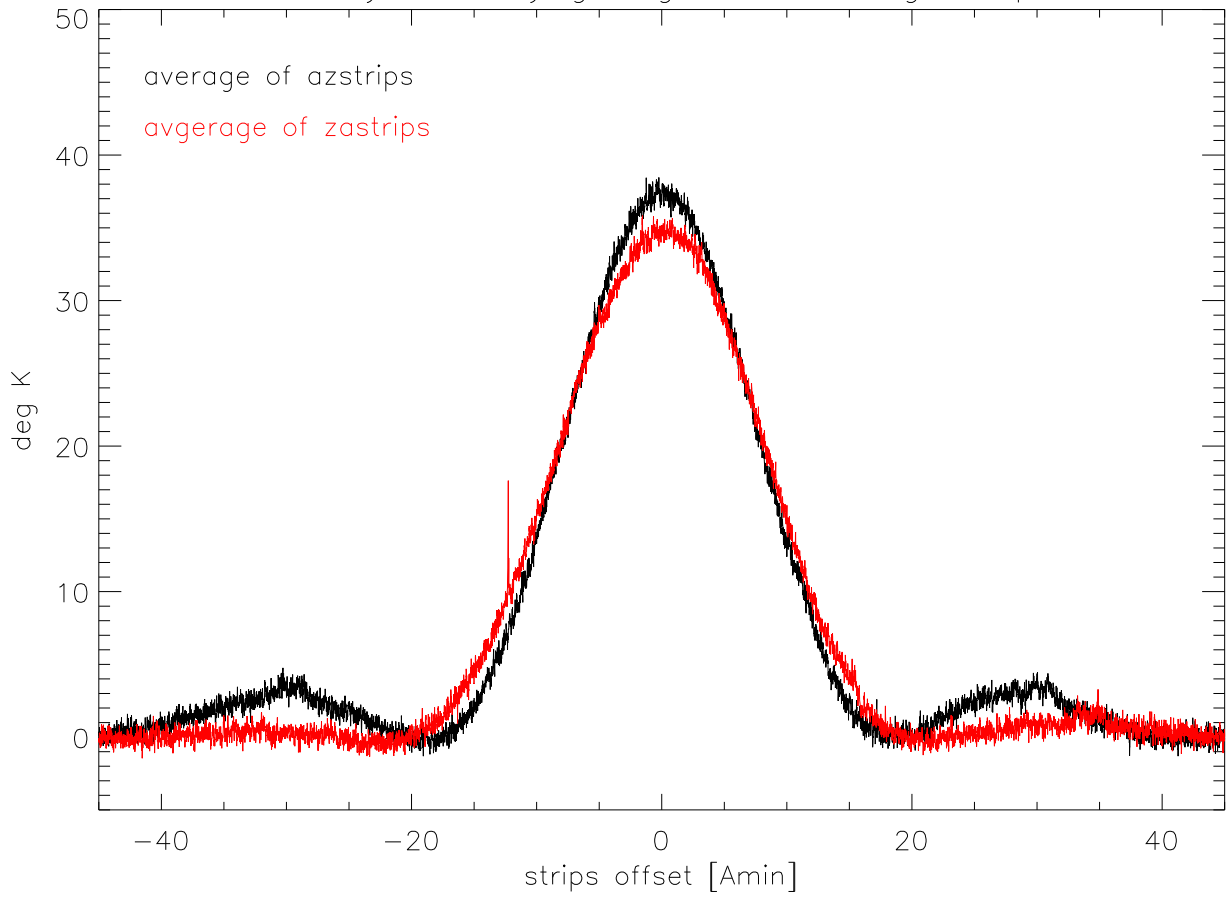

29may06 yagi strips on 3C286

29may06 linefeed strips

29may06 430 yagi align then average strips

29may06 430 yagi align then average strips db scale

29may06 Sefd 430 yagi

29may06 Sefd 430 linefeed

29may06 Beamwidths 430 yagi