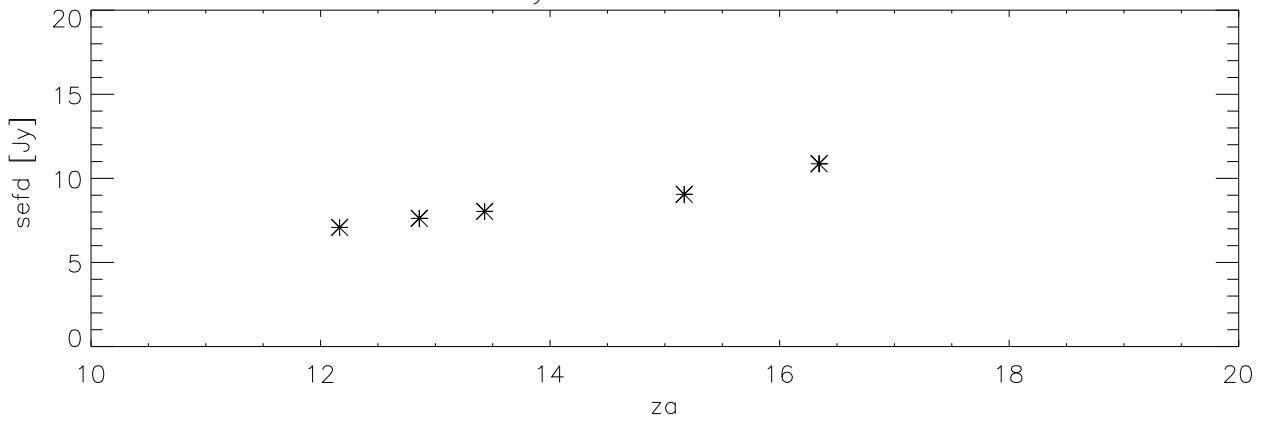

29may06 yagi strips on 3C286

29may06 linefeed strips

29may06 430 yagi align then average strips

29may06 430 yagi align then average strips db scale

29may06 Sefd 430 yagi

29may06 Sefd 430 linefeed

29may06 Beamwidths 430 yagi