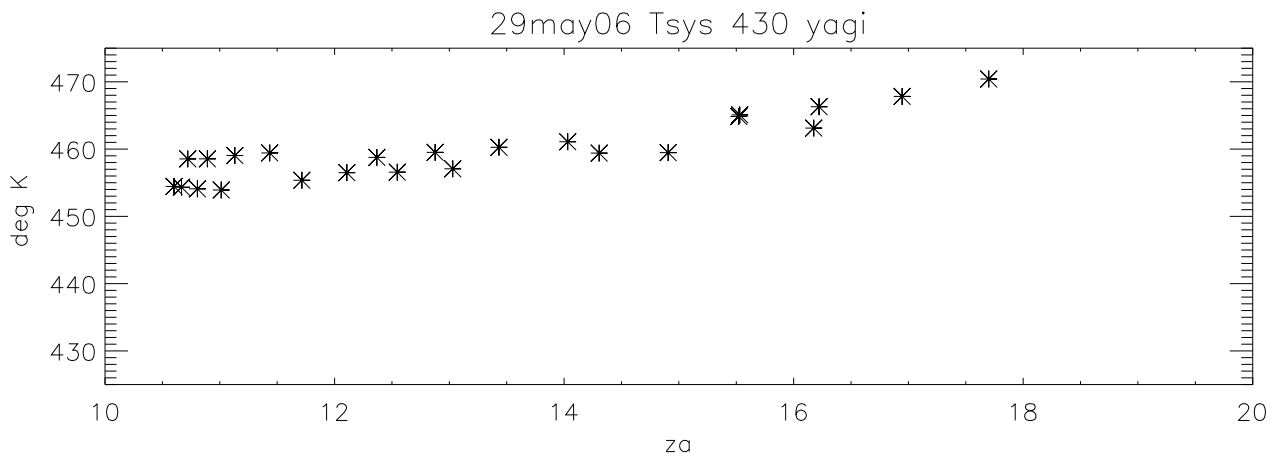

29may06 yagi strips on 3C286

29may06 linefeed strips

29may06 430 yagi align then average strips

29may06 430 yagi align then average strips db scale

29may06 Sefd 430 yagi

29may06 Sefd 430 linefeed

29may06 Beamwidths 430 yagi

29may06 Beamwidths 430 linefeed

29may06 Pointing error 430 yagi

29may06 Pointing error 430 linefeed