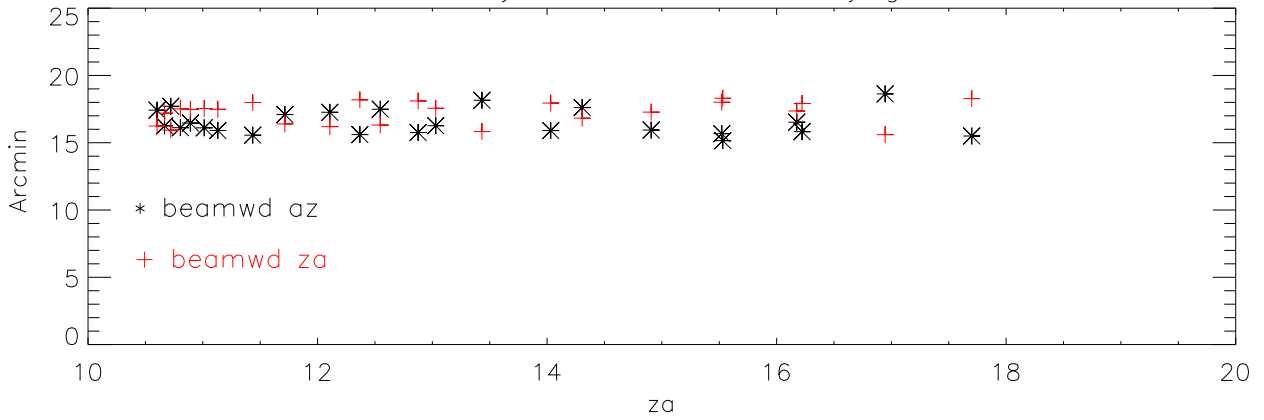

29may06 yagi strips on 3C286

29may06 linefeed strips

29may06 430 yagi align then average strips

29may06 430 yagi align then average strips db scale

29may06 Sefd 430 yagi

29may06 Sefd 430 linefeed

29may06 Beamwidths 430 yagi

29may06 Beamwidths 430 linefeed

29may06 Pointing error 430 yagi

29may06 Pointing error 430 linefeed