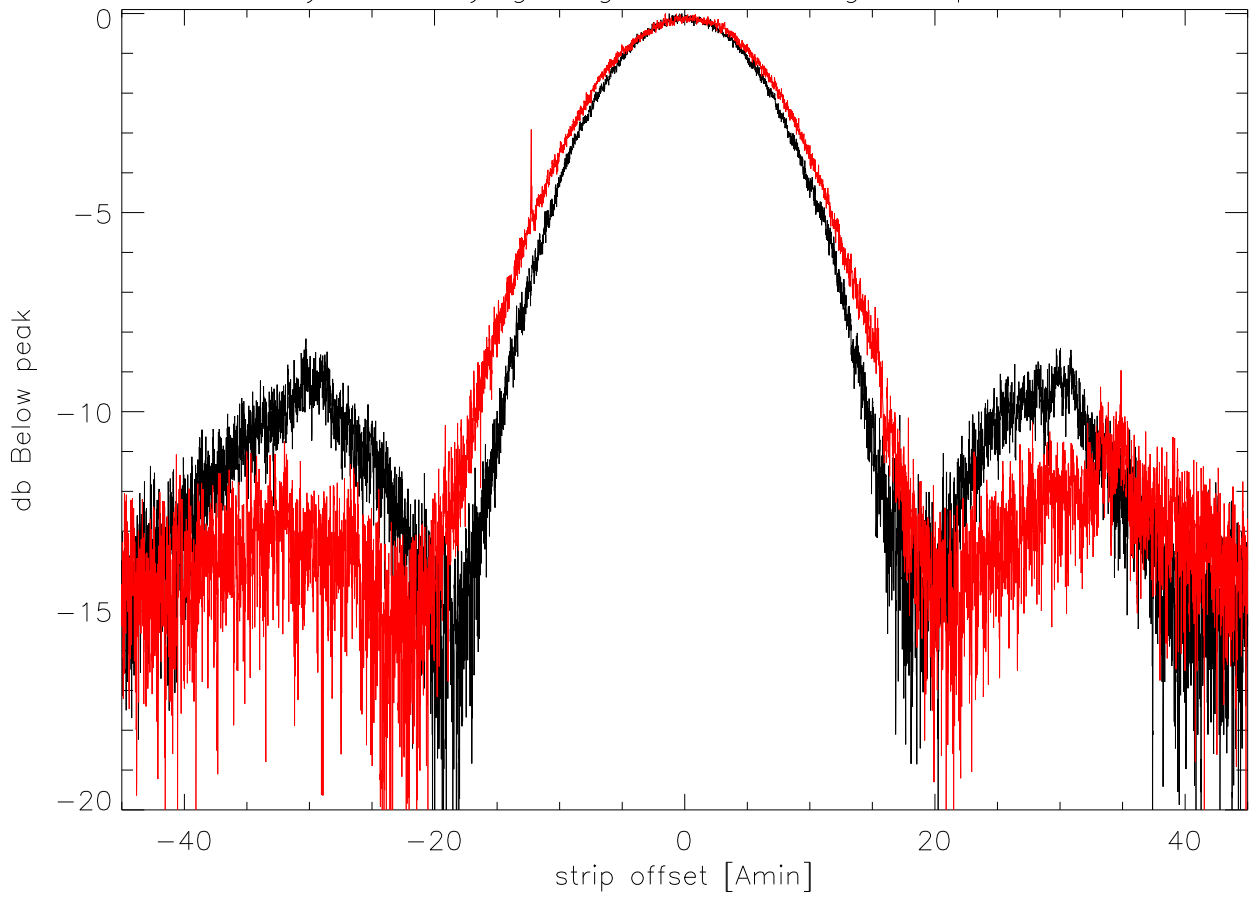

29may06 yagi strips on 3C286

29may06 linefeed strips

29may06 430 yagi align then average strips

29may06 430 yagi align then average strips db scale

29may06 Sefd 430 yagi

29may06 Sefd 430 linefeed

29may06 Beamwidths 430 yagi